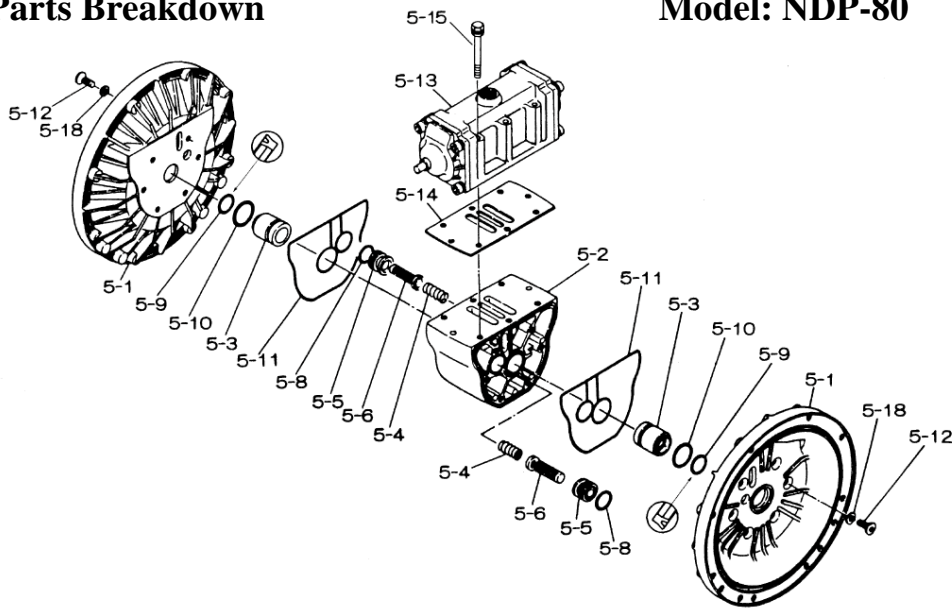

Yamada America, Inc.  
955 East Algonquin Rd  
Arlington Heights, IL 60005  
Phone: 847.631.9200  
www.yamadapump.com

Model: NDP-80BFH

Reference			
No.	Description	Q'ty	NDP-80BFH
1	Out Chamber	2	713158
2	In Manifold - Flange	1	712170
3	Out Manifold - Flange	1	713167
5	Body Assembly*	1	803113
7	Center Rod	1	711901
8	Center Disk	2	711906
9	Center Disk	2	711907
10	Diaphragm	2	771705
11	Valve Seat	4	771795
12	Ball	4	770587
14	Ball Valve	1	684322
15	Elbow	1	682523
19	Pump Base	2	711912
20	Cushion	4	771402
21	Nut	2	683408
22	Coned Disk Spring	2	682740
23	Bolt	16	611183
24	Plain Washer	24	631014
25	Spring Lock Washer	20	631421
26	Bolt	12	611203
27	Plain Washer	24	631015
28	Spring Lock Washer	12	631422
29	Nut	12	627014
33	Bolt	4	611177
34	Nut	4	627013
35	Bolt	4	611149
36	Nut with Flange	4	682276
40	O-ring	4	640078
42	Bolt	4	683546

Body Assembly 803113			
Reference	No.	Description	NDP-80BFH
	5-1	Air Chamber	2 711935
	5-2	Body	1 711936
	5-3	Throat Bearing	2 772689
	5-4	Spring	2 711937
	5-5	Valve Seat	2 771740
	5-6	Pilot Valve Assembly	2 832163
	5-8	O-ring	2 640020
	5-9	Packing	2 685444
	5-10	O-ring	2 640029
	5-11	Gasket	2 771742
	5-12	Flat Head Bolt	12 683812
	5-13	Valve Body Assembly *	1 802971
	5-14	Gasket	1 771712
	5-15	Bolt	6 684240
	5-18	Plain Washer	12 684987

802971 Valve Body Assembly			
Reference	No.	Description	NDP-80BFH
	5-13-1	Valve Body	1 711931
	5-13-2	Cap A	1 580999
	5-13-3	Cap B	1 581000
	5-13-5	Spring Stopper	1 771735
	5-13-6	Reset Button	1 712976
	5-13-8	Gasket	2 771738
	5-13-9	Bolt	8 685036
	5-13-12	C Spool Valve Assy.*	1 803115
	5-13-13	O-ring	1 640005
	5-13-14	Cushion	4 684128

803115 Air Valve Assembly (5-13-12)			
Reference	No.	Description	NDP-80BFH
	A	Sleeve	1 803675
	B	O-Ring	6 640037
	C	Spool Assembly	1 803114
	C-1	Spool	1 771733
	C-2	Seal Ring	15 771732
	C-3	O-Ring	5 640020
	D	Spring Retainer	1 771735
	E	C-Spring	2 711932
	F	Block	1 771734