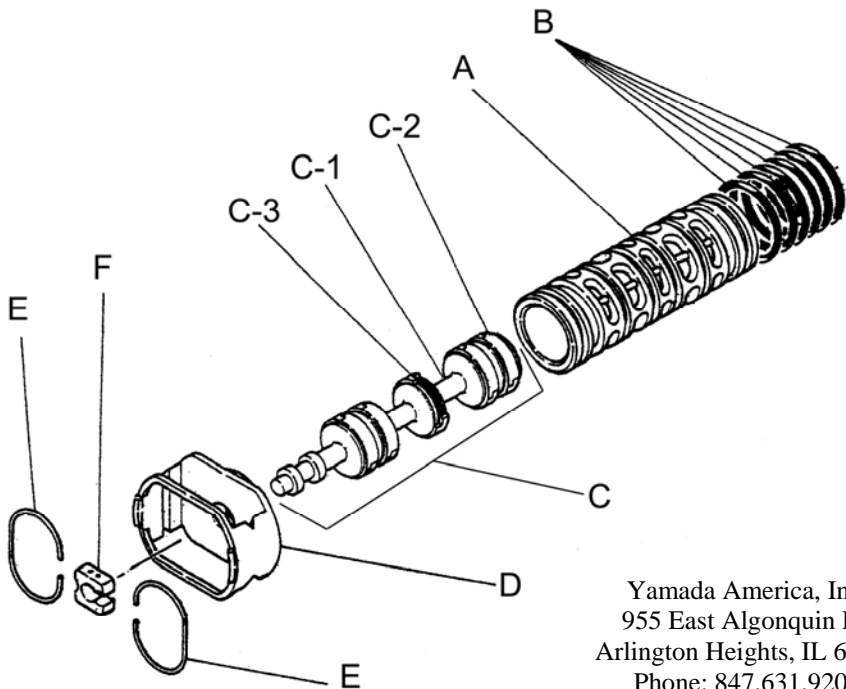

Yamada America, Inc.  
955 East Algonquin Rd  
Arlington Heights, IL 60005  
Phone: 847.631.9200  
www.yamadapump.com

Model: NDP-80BFH

Reference			
No.	Description	Q'ty	NDP-80BFH
1	Out Chamber	2	713158
2	In Manifold - Flange	1	712170
3	Out Manifold - Flange	1	713167
5	Body Assembly*	1	803113
7	Center Rod	1	711901
8	Center Disk	2	711906
9	Center Disk	2	711907
10	Diaphragm	2	771705
11	Valve Seat	4	771795
12	Ball	4	770587
14	Ball Valve	1	684322
15	Elbow	1	682523
19	Pump Base	2	711912
20	Cushion	4	771402
21	Nut	2	683408
22	Coned Disk Spring	2	682740
23	Bolt	16	611183
24	Plain Washer	24	631014
25	Spring Lock Washer	20	631421
26	Bolt	12	611203
27	Plain Washer	24	631015
28	Spring Lock Washer	12	631422
29	Nut	12	627014
33	Bolt	4	611177
34	Nut	4	627013
35	Bolt	4	611149
36	Nut with Flange	4	682276
40	O-ring	4	640078
42	Bolt	4	683546

Body Assembly 803113			
Reference	No.	Description	NDP-80BFH
	5-1	Air Chamber	2 711935
	5-2	Body	1 711936
	5-3	Throat Bearing	2 772689
	5-4	Spring	2 711937
	5-5	Valve Seat	2 771740
	5-6	Pilot Valve Assembly	2 832163
	5-8	O-ring	2 640020
	5-9	Packing	2 685444
	5-10	O-ring	2 640029
	5-11	Gasket	2 771742
	5-12	Flat Head Bolt	12 683812
	5-13	Valve Body Assembly *	1 802971
	5-14	Gasket	1 771712
	5-15	Bolt	6 684240
	5-18	Plain Washer	12 684987

802971 Valve Body Assembly			
Reference	No.	Description	NDP-80BFH
	5-13-1	Valve Body	1 711931
	5-13-2	Cap A	1 580999
	5-13-3	Cap B	1 581000
	5-13-5	Spring Stopper	1 771735
	5-13-6	Reset Button	1 712976
	5-13-8	Gasket	2 771738
	5-13-9	Bolt	8 685036
	5-13-12	C Spool Valve Assy.*	1 803115
	5-13-13	O-ring	1 640005
	5-13-14	Cushion	4 684128

803115 Air Valve Assembly (5-13-12)			
Reference	No.	Description	NDP-80BFH
	A	Sleeve	1 803675
	B	O-Ring	6 640037
	C	Spool Assembly	1 803114
	C-1	Spool	1 771733
	C-2	Seal Ring	15 771732
	C-3	O-Ring	5 640020
	D	Spring Retainer	1 771735
	E	C-Spring	2 711932
	F	Block	1 771734