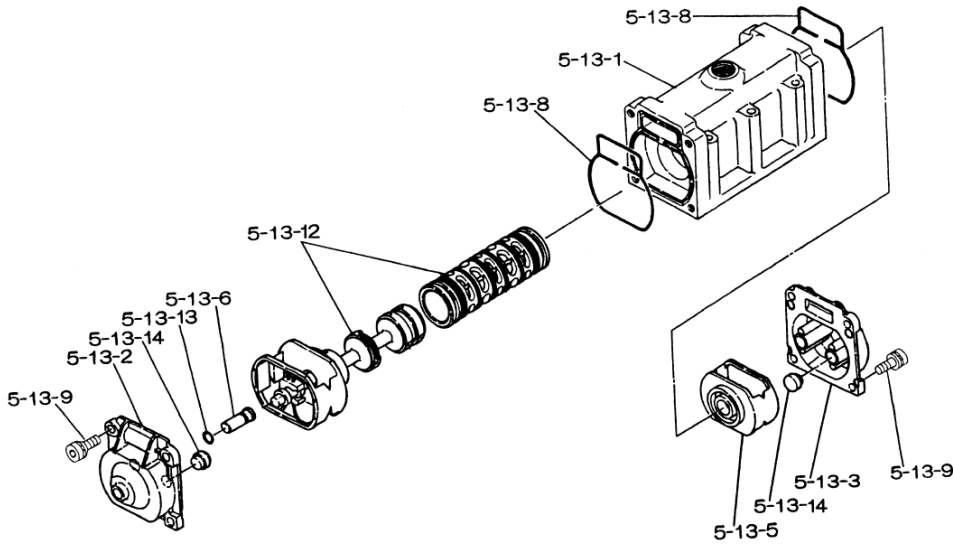

Yamada America, Inc.  
955 East Algonquin Rd  
Arlington Heights, IL 60005  
Phone: 847.631.9200  
www.yamadapump.com

Model: NDP-80BFH

Reference			
No.	Description	Q'ty	NDP-80BFH
1	Out Chamber	2	713158
2	In Manifold - Flange	1	712170
3	Out Manifold - Flange	1	713167
5	Body Assembly*	1	803113
7	Center Rod	1	711901
8	Center Disk	2	711906
9	Center Disk	2	711907
10	Diaphragm	2	771705
11	Valve Seat	4	771795
12	Ball	4	770587
14	Ball Valve	1	684322
15	Elbow	1	682523
19	Pump Base	2	711912
20	Cushion	4	771402
21	Nut	2	683408
22	Coned Disk Spring	2	682740
23	Bolt	16	611183
24	Plain Washer	24	631014
25	Spring Lock Washer	20	631421
26	Bolt	12	611203
27	Plain Washer	24	631015
28	Spring Lock Washer	12	631422
29	Nut	12	627014
33	Bolt	4	611177
34	Nut	4	627013
35	Bolt	4	611149
36	Nut with Flange	4	682276
40	O-ring	4	640078
42	Bolt	4	683546

Body Assembly 803113			
Reference	No.	Description	NDP-80BFH
	5-1	Air Chamber	2 711935
	5-2	Body	1 711936
	5-3	Throat Bearing	2 772689
	5-4	Spring	2 711937
	5-5	Valve Seat	2 771740
	5-6	Pilot Valve Assembly	2 832163
	5-8	O-ring	2 640020
	5-9	Packing	2 685444
	5-10	O-ring	2 640029
	5-11	Gasket	2 771742
	5-12	Flat Head Bolt	12 683812
	5-13	Valve Body Assembly *	1 802971
	5-14	Gasket	1 771712
	5-15	Bolt	6 684240
	5-18	Plain Washer	12 684987

802971 Valve Body Assembly			
Reference	No.	Description	NDP-80BFH
	5-13-1	Valve Body	1 711931
	5-13-2	Cap A	1 580999
	5-13-3	Cap B	1 581000
	5-13-5	Spring Stopper	1 771735
	5-13-6	Reset Button	1 712976
	5-13-8	Gasket	2 771738
	5-13-9	Bolt	8 685036
	5-13-12	C Spool Valve Assy.*	1 803115
	5-13-13	O-ring	1 640005
	5-13-14	Cushion	4 684128

803115 Air Valve Assembly (5-13-12)			
Reference	No.	Description	NDP-80BFH
	A	Sleeve	1 803675
	B	O-Ring	6 640037
	C	Spool Assembly	1 803114
	C-1	Spool	1 771733
	C-2	Seal Ring	15 771732
	C-3	O-Ring	5 640020
	D	Spring Retainer	1 771735
	E	C-Spring	2 711932
	F	Block	1 771734