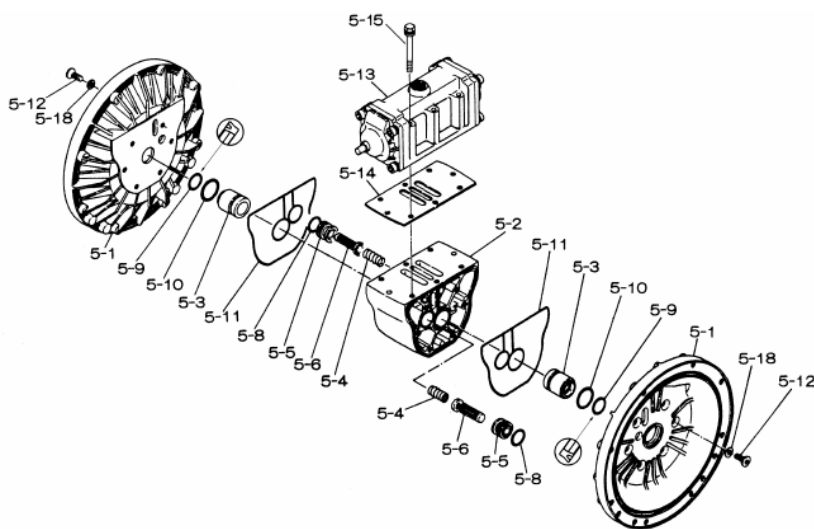

Yamada America, Inc.
955 East Algonquin Rd
Arlington Heights, IL 60005
Phone: 847.631.9200
Fax: 847.631.9273
www.yamadapump.com

Model: NDP-80BFE
Part # 852860

Reference			
No.	Description	Q'ty	Part No.
1	Out Chamber	2	713158
2	In Manifold	1	713170
3	Out Manifold	1	713167
5	Body Assembly	1	803113
7	Center Rod	1	711901
8	Center Disk	2	711906
9	Center Disk	2	713371
10	Diaphragm	2	771858
11	Valve Seat	4	771999
12	Ball	4	770596
14	Ball Valve	1	684322
15	Elbow	1	682523
19	Pump Base	2	711912
20	Cushion	4	771402
21	Nut	2	683408
22	Coned Disk Spring	2	682740
23	Bolt	20	686161
23a	Washer	20	631917
24	Plain Washer	4	631014
25	Washer	4	631917
26	Bolt	16	611204
27	Plain Washer	16	631015
28	Spring Lock Washer	16	631918
29	Nut	16	627014
33	Bolt	4	611177
34	Nut	4	627013
35	Bolt	4	611149
36	Nut with Flange	4	682276
40	O-ring	4	684124
42	Bolt	4	686164
42a	Washer	4	631917

Repair Kits			
K80-ME Liquid Side Kit includes the following:			
10	Diaphragm	2	771858
11	Valve Seat	4	771999
40	O-ring	4	684124
12	Ball	4	770596
K80-AM Air Side Kit includes the following:			
5-3	Throat Bearing	2	772689
5-4	Spring	2	711937
5-5	Valve Seat	2	771740
5-6	Pilot Valve Assembly	2	832163
5-8	O-ring	7	640020
5-9	Packing	2	685444
5-10	O-ring	2	640029
5-11	Gasket	2	771742
5-14	Gasket	1	771712
5-13-8	Gasket	2	771738
5-13-12 Seal	Seal Ring	15	771732
5-13-12 Sleeve	Sleeve Assembly	1	803675

Body Assembly 803113			
Reference	Description	Q'ty	Part No.
5-1	Air Chamber	2	711935
5-2	Body	1	711936
5-3	Throat Bearing	2	772689
5-4	Spring	2	711937
5-5	Valve Seat	2	771740
5-6	Pilot Valve Assembly	2	832163
5-8	O-ring	2	640020
5-9	Packing	2	685444
5-10	O-ring	2	640029
5-11	Gasket	2	771742
5-12	Flat Head Bolt	12	683812
5-13	Valve Body Assembly	1	802971
5-14	Gasket	1	771712
5-15	Bolt	6	684240
5-18	Plain Washer	12	684987