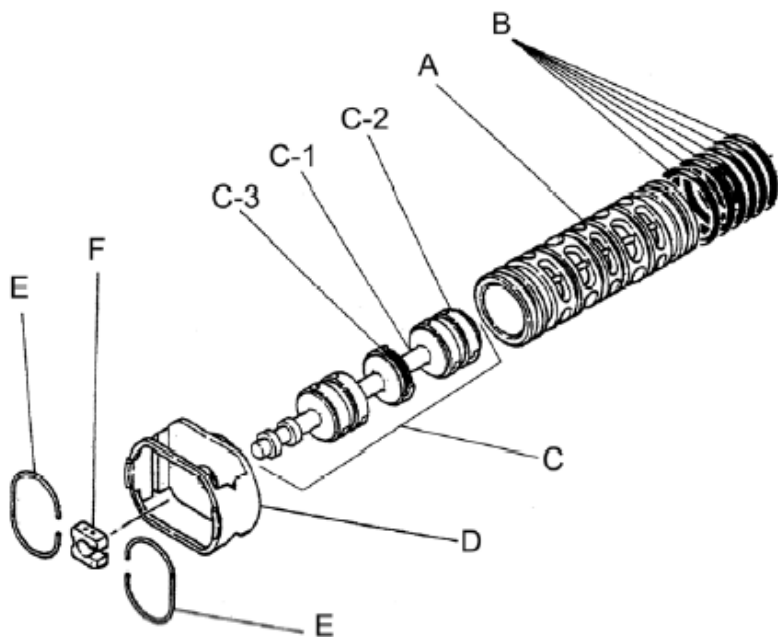

803115 Air Valve Assembly (5-13-12)			
Reference			
No.	Description	Q'ty	Part No.
A	Sleeve	1	803675
B	O-ring	6	640037
C	Spool Assembly	1	803114
C-1	Spool	1	771733
C-2	Seal Ring	15	771732
C-3	O-ring	5	640020
D	Spring Retainer	1	771735
E	C-Spring	2	711932
F	Block	1	771734

Yamada America, Inc.
955 East Algonquin Rd
Arlington Heights, IL 60005
Phone: 847.631.9200
Fax: 847.631.9273
www.yamadapump.com