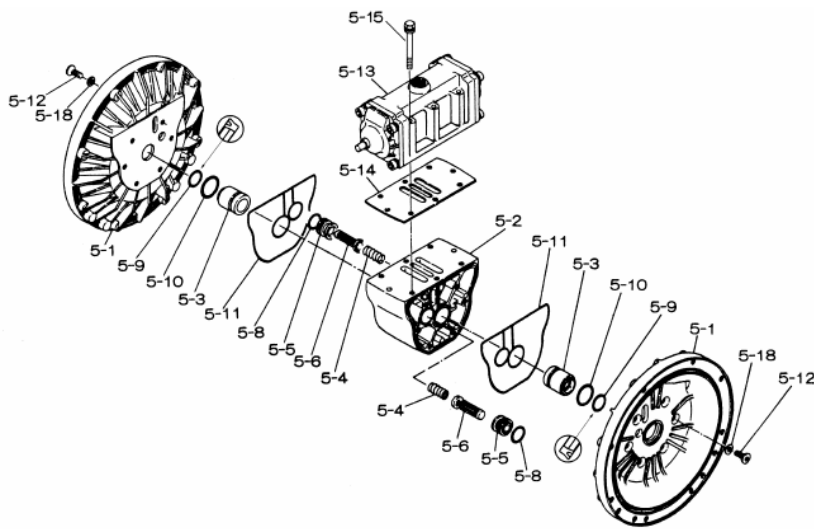

Yamada America, Inc.
955 East Algonquin Rd
Arlington Heights, IL 60005
Phone: 847.631.9200
Fax: 847.631.9273
www.yamadapump.com

Model: NDP-80BFC
Part # 852859

Reference			
No.	Description	Q'ty	Part No.
1	Out Chamber	2	713158
2	In Manifold	1	713170
3	Out Manifold	1	713167
5	Body Assembly	1	803113
7	Center Rod	1	711901
8	Center Disk	2	711906
9	Center Disk	2	713371
10	Diaphragm	2	771857
11	Valve Seat	4	771958
12	Ball	4	770559
14	Ball Valve	1	684322
15	Elbow	1	682523
19	Pump Base	2	711912
20	Cushion	4	771402
21	Nut	2	683408
22	Coned Disk Spring	2	682740
23	Bolt	20	686161
23a	Washer	20	631917
24	Plain Washer	4	631014
25	Washer	4	631917
26	Bolt	16	611204
27	Plain Washer	16	631015
28	Spring Lock Washer	16	631918
29	Nut	16	627014
33	Bolt	4	611177
34	Nut	4	627013
35	Bolt	4	611149
36	Nut with Flange	4	682276
40	O-ring	4	640078
42	Bolt	4	686164
42a	Washer	4	631917

Repair Kits			
K80-MC Liquid Side Kit includes the following:			
10	Diaphragm	2	771857
11	Valve Seat	4	771958
40	O-ring	4	640078
12	Ball	4	770559
K80-AM Air Side Kit includes the following:			
5-3	Throat Bearing	2	772689
5-4	Spring	2	711937
5-5	Valve Seat	2	771740
5-6	Pilot Valve Assembly	2	832163
5-8	O-ring	7	640020
5-9	Packing	2	685444
5-10	O-ring	2	640029
5-11	Gasket	2	771742
5-14	Gasket	1	771712
5-13-8	Gasket	2	771738
5-13-12 Seal	Seal Ring	15	771732
5-13-12 Sleeve	Sleeve Assembly	1	803675

Body Assembly 803113			
Reference	Description	Q'ty	Part No.
5-1	Air Chamber	2	711935
5-2	Body	1	711936
5-3	Throat Bearing	2	772689
5-4	Spring	2	711937
5-5	Valve Seat	2	771740
5-6	Pilot Valve Assembly	2	832163
5-8	O-ring	2	640020
5-9	Packing	2	685444
5-10	O-ring	2	640029
5-11	Gasket	2	771742
5-12	Flat Head Bolt	12	683812
5-13	Valve Body Assembly	1	802971
5-14	Gasket	1	771712
5-15	Bolt	6	684240
5-18	Plain Washer	12	684987