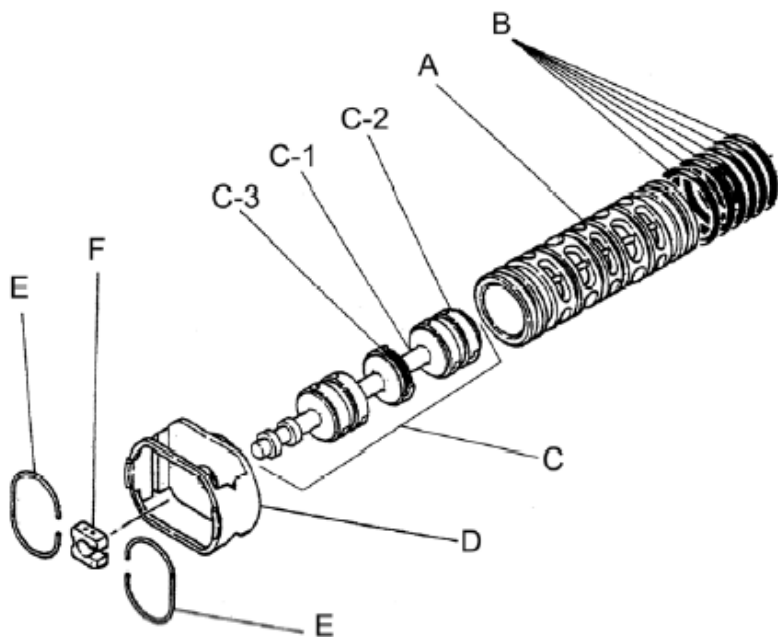

Repair Kits			
K80-MC Liquid Side Kit includes the following:			
10	Diaphragm	2	771857
11	Valve Seat	4	771958
40	O-ring	4	640078
12	Ball	4	770559
K80-AM Air Side Kit includes the following:			
5-3	Throat Bearing	2	772689
5-4	Spring	2	711937
5-5	Valve Seat	2	771740
5-6	Pilot Valve Assembly	2	832163
5-8	O-ring	7	640020
5-9	Packing	2	685444
5-10	O-ring	2	640029
5-11	Gasket	2	771742
5-14	Gasket	1	771712
5-13-8	Gasket	2	771738
5-13-12 Seal	Seal Ring	15	771732
5-13-12 Sleeve	Sleeve Assembly	1	803675

Body Assembly 803113			
Reference	Description	Q'ty	Part No.
5-1	Air Chamber	2	711935
5-2	Body	1	711936
5-3	Throat Bearing	2	772689
5-4	Spring	2	711937
5-5	Valve Seat	2	771740
5-6	Pilot Valve Assembly	2	832163
5-8	O-ring	2	640020
5-9	Packing	2	685444
5-10	O-ring	2	640029
5-11	Gasket	2	771742
5-12	Flat Head Bolt	12	683812
5-13	Valve Body Assembly	1	802971
5-14	Gasket	1	771712
5-15	Bolt	6	684240
5-18	Plain Washer	12	684987

Yamada America, Inc.
955 East Algonquin Rd
Arlington Heights, IL 60005
Phone: 847.631.9200
Fax: 847.631.9273
www.yamadapump.com

802971 Valve Body Assembly			
Reference			
No.	Description	Q'ty	Part No.
5-13-1	Valve Body	1	711931
5-13-2	Cap A	1	580999
5-13-3	Cap B	1	581000
5-13-5	Spring Stopper	1	771735
5-13-6	Reset Button	1	712976
5-13-8	Gasket	2	771738
5-13-9	Bolt	8	685036
5-13-12	C Spool Valve Assy.	1	803115
5-13-12 Seal	Seal Ring	15	771732
5-13-12 Sleeve	Sleeve Assembly	1	803675
5-13-13	O-ring	1	640005
5-13-14	Cushion	4	684128