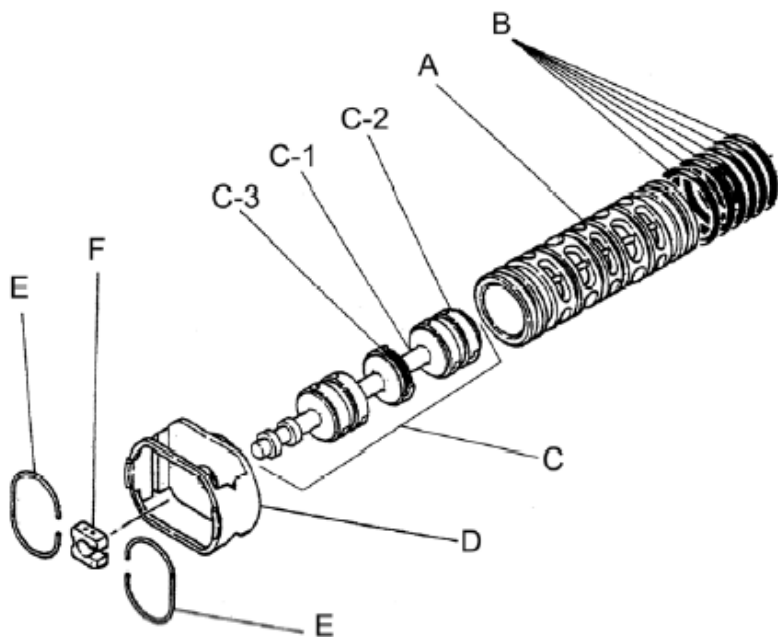

Repair Kits			
K80-MT Liquid Side Kit includes the following:			
10	Diaphragm	2	770934
12	Ball	4	770694
40	O-ring	4	643078
53T	O-ring	4	643145
41T	O-ring	4	643015

K80-AM Air Side Kit includes the following:			
5-3	Throat Bearing	2	772689
5-4	Spring	2	711937
5-5	Valve Seat	2	771740
5-6	Pilot Valve Assembly	2	832163
5-8	O-ring	7	640020
5-9	Packing	2	685444
5-10	O-ring	2	640029
5-11	Gasket	2	771742
5-14	Gasket	1	771712
5-13-8	Gasket	2	771738
5-13-12 Seal	Seal Ring	15	771732
5-13-12 Sleeve	Sleeve Assembly	1	803675

Body Assembly 803113			
Reference No.	Description	Q'ty	Part No.
5-1	Air Chamber	2	711935
5-2	Body	1	711936
5-3	Throat Bearing	2	772689
5-4	Spring	2	711937
5-5	Valve Seat	2	771740
5-6	Pilot Valve Assembly	2	832163
5-8	O-ring	2	640020
5-9	Packing	2	685444
5-10	O-ring	2	640029
5-11	Gasket	2	771742
5-12	Flat Head Bolt	12	683812
5-13	Valve Body Assembly	1	802971
5-14	Gasket	1	771712
5-15	Bolt	6	684240
5-18	Plain Washer	12	684987

Yamada America, Inc.
955 East Algonquin Rd
Arlington Heights, IL 60005
Phone: 847.631.9200
Fax: 847.631.9273
www.yamadapump.com

802971 Valve Body Assembly			
Reference			
No.	Description	Q'ty	Part No.
5-13-1	Valve Body	1	711931
5-13-2	Cap A	1	580999
5-13-3	Cap B	1	581000
5-13-5	Spring Stopper	1	771735
5-13-6	Reset Button	1	712976
5-13-8	Gasket	2	771738
5-13-9	Bolt	8	685036
5-13-12	C Spool Valve Assy.	1	803115
5-13-12 Seal	Seal Ring	15	771732
5-13-12 Sleeve	Sleeve Assembly	1	803675
5-13-13	O-ring	1	640005
5-13-14	Cushion	4	684128