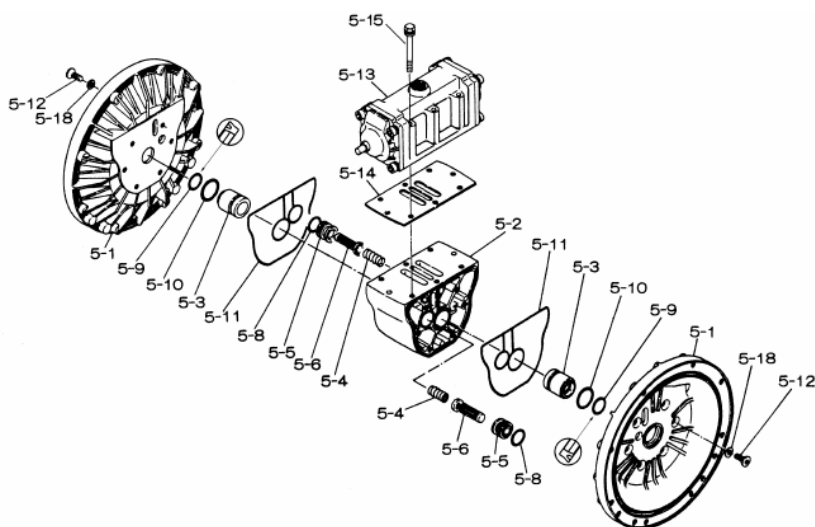

Yamada America, Inc.
955 East Algonquin Rd
Arlington Heights, IL 60005
Phone: 847.631.9200
Fax: 847.631.9273
www.yamadapump.com

Model: NDP-80BAT
Part # 852240

Reference No.	Description	Q'ty	Part No.
1	Out Chamber	2	580962
2	In Manifold	1	714371
3	Out Manifold	1	714365
5	Body Assembly	1	803113
7	Center Rod	1	711940
8	Center Disk	4	711041
10	Diaphragm	2	770934
11	Valve Seat	4	712384
12	Ball	4	770694
14	Ball Valve	1	684322
15	Elbow	1	682523
19	Pump Base	2	711912
20	Cushion	4	771402
21	Nut	2	706144
22	Coned Disk Spring	2	682740
23	Bolt	20	686163
23a	Washer	20	631917
24	Plain Washer	4	631014
25	Washer	4	631917
26	Bolt	16	611204
27	Plain Washer	16	631015
28	Spring Lock Washer	16	631918
29	Nut	16	627014
33	Bolt	4	611177
34	Nut	4	627013
35	Bolt	4	611149
36	Nut with Flange	4	682276
40	O-ring	4	643078
41T	O-ring	4	643015
42	Bolt	4	686164
42a	Washer	4	631917
53T	O-ring	4	643145

Repair Kits			
K80-MT Liquid Side Kit includes the following:			
10	Diaphragm	2	770934
12	Ball	4	770694
40	O-ring	4	643078
53T	O-ring	4	643145
41T	O-ring	4	643015

K80-AM Air Side Kit includes the following:			
5-3	Throat Bearing	2	772689
5-4	Spring	2	711937
5-5	Valve Seat	2	771740
5-6	Pilot Valve Assembly	2	832163
5-8	O-ring	7	640020
5-9	Packing	2	685444
5-10	O-ring	2	640029
5-11	Gasket	2	771742
5-14	Gasket	1	771712
5-13-8	Gasket	2	771738
5-13-12 Seal	Seal Ring	15	771732
5-13-12 Sleeve	Sleeve Assembly	1	803675

Body Assembly 803113			
Reference No.	Description	Q'ty	Part No.
5-1	Air Chamber	2	711935
5-2	Body	1	711936
5-3	Throat Bearing	2	772689
5-4	Spring	2	711937
5-5	Valve Seat	2	771740
5-6	Pilot Valve Assembly	2	832163
5-8	O-ring	2	640020
5-9	Packing	2	685444
5-10	O-ring	2	640029
5-11	Gasket	2	771742
5-12	Flat Head Bolt	12	683812
5-13	Valve Body Assembly	1	802971
5-14	Gasket	1	771712
5-15	Bolt	6	684240
5-18	Plain Washer	12	684987