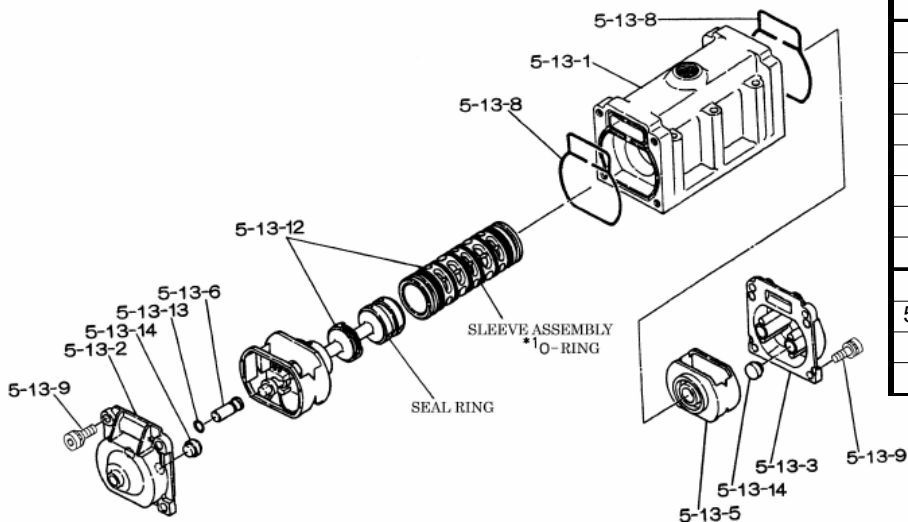

802971 Valve Body Assembly			
Reference			
No.	Description	Q'ty	Part No.
5-13-1	Valve Body	1	711931
5-13-2	Cap A	1	580999
5-13-3	Cap B	1	581000
5-13-5	Spring Stopper	1	771735
5-13-6	Reset Button	1	712976
5-13-8	Gasket	2	771738
5-13-9	Bolt	8	685036
5-13-12	C Spool Valve Assy.	1	803115
5-13-12 Seal	Seal Ring	15	771732
5-13-12 Sleeve	Sleeve Assembly	1	803675
5-13-13	O-ring	1	640005
5-13-14	Cushion	4	684128