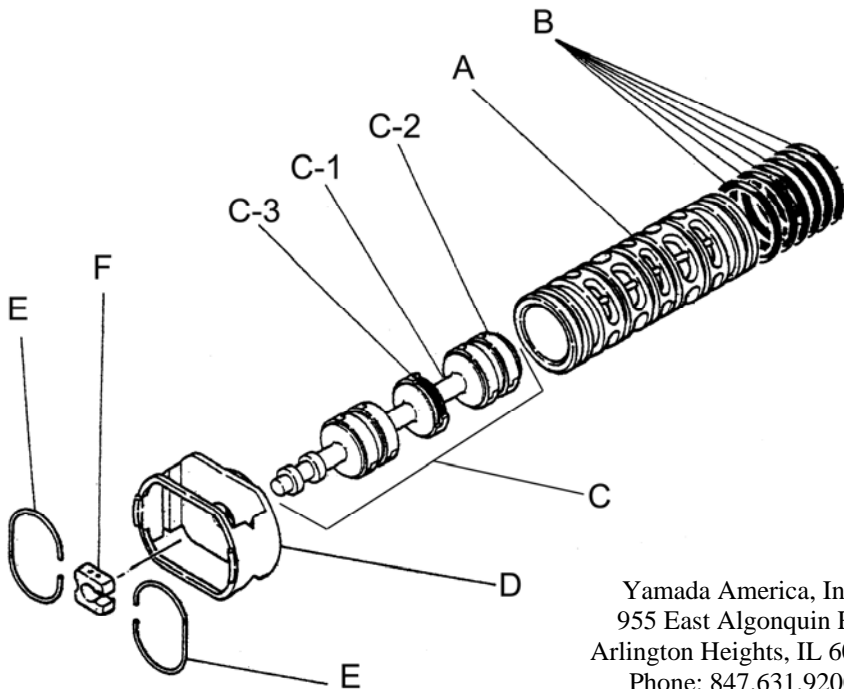

Yamada America, Inc.
955 East Algonquin Rd
Arlington Heights, IL 60005
Phone: 847.631.9200
www.yamadapump.com

Model: NDP-80BAS

Reference			
No.	Description	Q'ty	NDP-80BAS
1	Out Chamber	2	580962
2	In Manifold	1	714371
3	Out Manifold	1	714365
5	Body Assembly*	1	803113
7	Center Rod	1	711901
8	Center Disk	4	711906
10	Diaphragm	2	771977
11	Valve Seat	4	772005
12	Ball	4	770596
14	Ball Valve	1	684322
15	Elbow	1	682523
19	Pump Base	2	711912
20	Cushion	4	771402
21	Nut	2	683408
22	Coned Disk Spring	2	682740
23	Bolt	16	611186
24	Plain Washer	24	631014
25	Spring Lock Washer	20	631421
26	Bolt	12	611204
27	Plain Washer	24	631015
28	Spring Lock Washer	12	631422
29	Nut	12	627014
33	Bolt	4	611177
34	Nut	4	627013
35	Bolt	4	611149
36	Nut with Flange	4	682276
40	O-ring	4	684124
42	Bolt	4	683546

Body Assembly 803113			
Reference			
No.	Description		NDP-80BAS
5-1	Air Chamber	2	711935
5-2	Body	1	711936
5-3	Throat Bearing	2	772689
5-4	Spring	2	711937
5-5	Valve Seat	2	771740
5-6	Pilot Valve Assembly	2	832163
5-8	O-ring	2	640020
5-9	Packing	2	685444
5-10	O-ring	2	640029
5-11	Gasket	2	771742
5-12	Flat Head Bolt	12	683812
5-13	Valve Body Assembly *	1	802971
5-14	Gasket	1	771712
5-15	Bolt	6	684240
5-18	Plain Washer	12	684987

802971 Valve Body Assembly			
Reference			
No.	Description		NDP-80BAS
5-13-1	Valve Body	1	711931
5-13-2	Cap A	1	580999
5-13-3	Cap B	1	581000
5-13-5	Spring Stopper	1	771735
5-13-6	Reset Button	1	712976
5-13-8	Gasket	2	771738
5-13-9	Bolt	8	685036
5-13-12	C Spool Valve Assy. *	1	803115
5-13-13	O-ring	1	640005
5-13-14	Cushion	4	684128

803115 Air Valve Assembly (5-13-12)

803115 Air Valve Assembly (5-13-12)			
Reference			
No.	Description		
A	Sleeve	1	803675
B	O-Ring	6	640037
C	Spool Assembly	1	803114
C-1	Spool	1	771733
C-2	Seal Ring	15	771732
C-3	O-Ring	5	640020
D	Spring Retainer	1	771735
E	C-Spring	2	711932
F	Block	1	771734