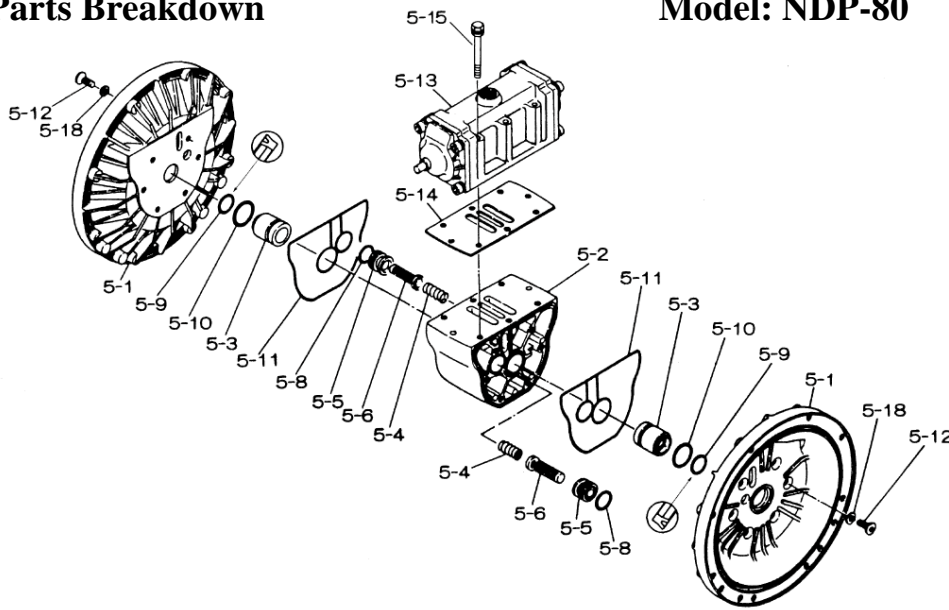

Yamada America, Inc.
955 East Algonquin Rd
Arlington Heights, IL 60005
Phone: 847.631.9200
www.yamadapump.com

Model: NDP-80BAS

Reference			
No.	Description	Q'ty	NDP-80BAS
1	Out Chamber	2	580962
2	In Manifold	1	714371
3	Out Manifold	1	714365
5	Body Assembly*	1	803113
7	Center Rod	1	711901
8	Center Disk	4	711906
10	Diaphragm	2	771977
11	Valve Seat	4	772005
12	Ball	4	770596
14	Ball Valve	1	684322
15	Elbow	1	682523
19	Pump Base	2	711912
20	Cushion	4	771402
21	Nut	2	683408
22	Coned Disk Spring	2	682740
23	Bolt	16	611186
24	Plain Washer	24	631014
25	Spring Lock Washer	20	631421
26	Bolt	12	611204
27	Plain Washer	24	631015
28	Spring Lock Washer	12	631422
29	Nut	12	627014
33	Bolt	4	611177
34	Nut	4	627013
35	Bolt	4	611149
36	Nut with Flange	4	682276
40	O-ring	4	684124
42	Bolt	4	683546

Body Assembly 803113			
Reference			
No.	Description		NDP-80BAS
5-1	Air Chamber	2	711935
5-2	Body	1	711936
5-3	Throat Bearing	2	772689
5-4	Spring	2	711937
5-5	Valve Seat	2	771740
5-6	Pilot Valve Assembly	2	832163
5-8	O-ring	2	640020
5-9	Packing	2	685444
5-10	O-ring	2	640029
5-11	Gasket	2	771742
5-12	Flat Head Bolt	12	683812
5-13	Valve Body Assembly *	1	802971
5-14	Gasket	1	771712
5-15	Bolt	6	684240
5-18	Plain Washer	12	684987

802971 Valve Body Assembly			
Reference			
No.	Description		NDP-80BAS
5-13-1	Valve Body	1	711931
5-13-2	Cap A	1	580999
5-13-3	Cap B	1	581000
5-13-5	Spring Stopper	1	771735
5-13-6	Reset Button	1	712976
5-13-8	Gasket	2	771738
5-13-9	Bolt	8	685036
5-13-12	C Spool Valve Assy. *	1	803115
5-13-13	O-ring	1	640005
5-13-14	Cushion	4	684128

803115 Air Valve Assembly (5-13-12)

803115 Air Valve Assembly (5-13-12)			
Reference			
No.	Description		
A	Sleeve	1	803675
B	O-Ring	6	640037
C	Spool Assembly	1	803114
C-1	Spool	1	771733
C-2	Seal Ring	15	771732
C-3	O-Ring	5	640020
D	Spring Retainer	1	771735
E	C-Spring	2	711932
F	Block	1	771734