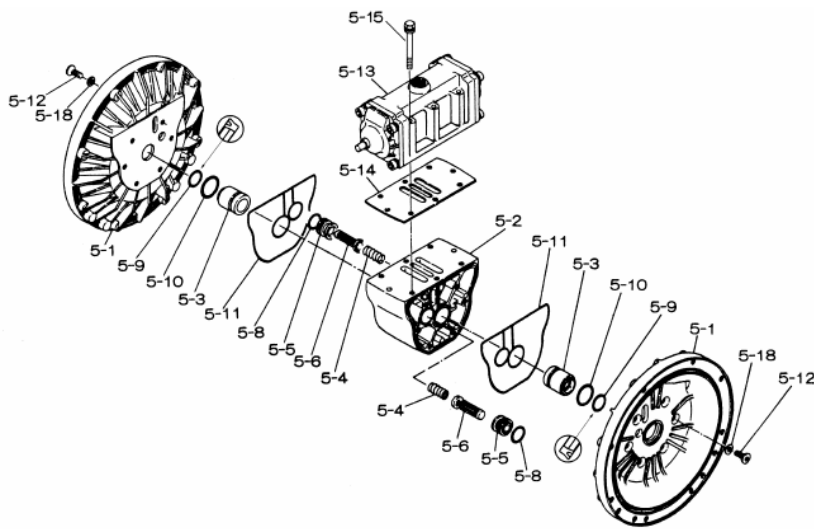

Yamada America, Inc.  
955 East Algonquin Rd  
Arlington Heights, IL 60005  
Phone: 847.631.9200  
Fax: 847.631.9273  
www.yamadapump.com

Model: NDP-80BAS  
Part # 852725

Reference			
No.	Description	Q'ty	Part No.
1	Out Chamber	2	580962
2	In Manifold	1	714371
3	Out Manifold	1	714365
5	Body Assembly	1	803113
7	Center Rod	1	711901
8	Center Disk	2	711906
10	Diaphragm	2	771977
11	Valve Seat	4	772005
12	Ball	4	770596
14	Ball Valve	1	684322
15	Elbow	1	682523
19	Pump Base	2	711912
20	Cushion	4	771402
21	Nut	2	683408
22	Coned Disk Spring	2	682740
23	Bolt	20	686163
23a	Washer	20	631917
24	Plain Washer	4	631014
25	Washer	4	631917
26	Bolt	16	611204
27	Plain Washer	16	631015
28	Spring Lock Washer	16	631918
29	Nut	16	627014
33	Bolt	4	611177
34	Nut	4	627013
35	Bolt	4	611149
36	Nut with Flange	4	682276
40	O-ring	4	684124
42	Bolt	4	686164
42a	Washer	4	631917

Repair Kits			
<b>K80-MS Liquid Side Kit includes the following:</b>			
10	Diaphragm	2	771977
11	Valve Seat	4	772005
40	O-ring	4	684124
12	Ball	4	770596
<b>K80-AM Air Side Kit includes the following:</b>			
5-3	Throat Bearing	2	772689
5-4	Spring	2	711937
5-5	Valve Seat	2	771740
5-6	Pilot Valve Assembly	2	832163
5-8	O-ring	7	640020
5-9	Packing	2	685444
5-10	O-ring	2	640029
5-11	Gasket	2	771742
5-14	Gasket	1	771712
5-13-8	Gasket	2	771738
5-13-12 Seal	Seal Ring	15	771732
5-13-12 Sleeve	Sleeve Assembly	1	803675

Body Assembly 803113			
Reference	Description	Q'ty	Part No.
5-1	Air Chamber	2	711935
5-2	Body	1	711936
5-3	Throat Bearing	2	772689
5-4	Spring	2	711937
5-5	Valve Seat	2	771740
5-6	Pilot Valve Assembly	2	832163
5-8	O-ring	2	640020
5-9	Packing	2	685444
5-10	O-ring	2	640029
5-11	Gasket	2	771742
5-12	Flat Head Bolt	12	683812
5-13	Valve Body Assembly	1	802971
5-14	Gasket	1	771712
5-15	Bolt	6	684240
5-18	Plain Washer	12	684987