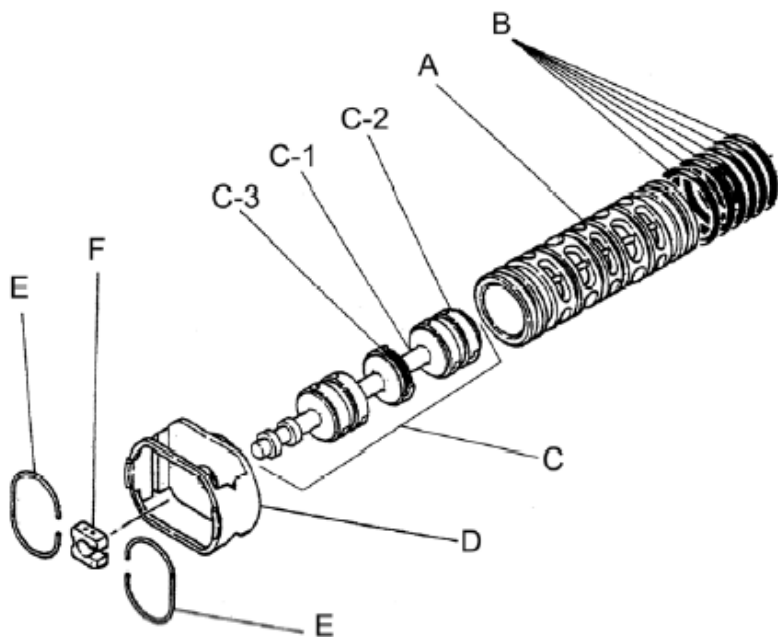

Repair Kits			
<b>K80-MS Liquid Side Kit includes the following:</b>			
10	Diaphragm	2	771977
11	Valve Seat	4	772005
40	O-ring	4	684124
12	Ball	4	770596
<b>K80-AM Air Side Kit includes the following:</b>			
5-3	Throat Bearing	2	772689
5-4	Spring	2	711937
5-5	Valve Seat	2	771740
5-6	Pilot Valve Assembly	2	832163
5-8	O-ring	7	640020
5-9	Packing	2	685444
5-10	O-ring	2	640029
5-11	Gasket	2	771742
5-14	Gasket	1	771712
5-13-8	Gasket	2	771738
5-13-12 Seal	Seal Ring	15	771732
5-13-12 Sleeve	Sleeve Assembly	1	803675

Body Assembly 803113			
Reference	Description	Q'ty	Part No.
5-1	Air Chamber	2	711935
5-2	Body	1	711936
5-3	Throat Bearing	2	772689
5-4	Spring	2	711937
5-5	Valve Seat	2	771740
5-6	Pilot Valve Assembly	2	832163
5-8	O-ring	2	640020
5-9	Packing	2	685444
5-10	O-ring	2	640029
5-11	Gasket	2	771742
5-12	Flat Head Bolt	12	683812
5-13	Valve Body Assembly	1	802971
5-14	Gasket	1	771712
5-15	Bolt	6	684240
5-18	Plain Washer	12	684987

Yamada America, Inc.  
955 East Algonquin Rd  
Arlington Heights, IL 60005  
Phone: 847.631.9200  
Fax: 847.631.9273  
www.yamadapump.com

802971 Valve Body Assembly			
Reference No.	Description	Q'ty	Part No.
5-13-1	Valve Body	1	711931
5-13-2	Cap A	1	580999
5-13-3	Cap B	1	581000
5-13-5	Spring Stopper	1	771735
5-13-6	Reset Button	1	712976
5-13-8	Gasket	2	771738
5-13-9	Bolt	8	685036
5-13-12	C Spool Valve Assy.	1	803115
5-13-12 Seal	Seal Ring	15	771732
5-13-12 Sleeve	Sleeve Assembly	1	803675
5-13-13	O-ring	1	640005
5-13-14	Cushion	4	684128