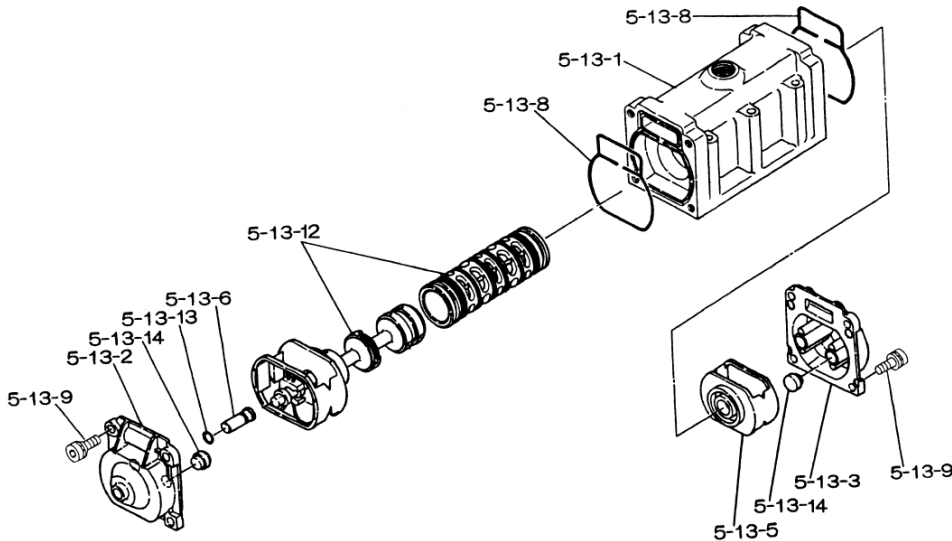

Yamada America, Inc.
955 East Algonquin Rd
Arlington Heights, IL 60005
Phone: 847.631.9200
www.yamadapump.com

Model: NDP-80BAS

Reference			
No.	Description	Q'ty	NDP-80BAS
1	Out Chamber	2	580962
2	In Manifold	1	714371
3	Out Manifold	1	714365
5	Body Assembly*	1	803113
7	Center Rod	1	711901
8	Center Disk	4	711906
10	Diaphragm	2	771977
11	Valve Seat	4	772005
12	Ball	4	770596
14	Ball Valve	1	684322
15	Elbow	1	682523
19	Pump Base	2	711912
20	Cushion	4	771402
21	Nut	2	683408
22	Coned Disk Spring	2	682740
23	Bolt	16	611186
24	Plain Washer	24	631014
25	Spring Lock Washer	20	631421
26	Bolt	12	611204
27	Plain Washer	24	631015
28	Spring Lock Washer	12	631422
29	Nut	12	627014
33	Bolt	4	611177
34	Nut	4	627013
35	Bolt	4	611149
36	Nut with Flange	4	682276
40	O-ring	4	684124
42	Bolt	4	683546

Body Assembly 803113			
Reference			
No.	Description		NDP-80BAS
5-1	Air Chamber	2	711935
5-2	Body	1	711936
5-3	Throat Bearing	2	772689
5-4	Spring	2	711937
5-5	Valve Seat	2	771740
5-6	Pilot Valve Assembly	2	832163
5-8	O-ring	2	640020
5-9	Packing	2	685444
5-10	O-ring	2	640029
5-11	Gasket	2	771742
5-12	Flat Head Bolt	12	683812
5-13	Valve Body Assembly *	1	802971
5-14	Gasket	1	771712
5-15	Bolt	6	684240
5-18	Plain Washer	12	684987

802971 Valve Body Assembly			
Reference			
No.	Description		NDP-80BAS
5-13-1	Valve Body	1	711931
5-13-2	Cap A	1	580999
5-13-3	Cap B	1	581000
5-13-5	Spring Stopper	1	771735
5-13-6	Reset Button	1	712976
5-13-8	Gasket	2	771738
5-13-9	Bolt	8	685036
5-13-12	C Spool Valve Assy. *	1	803115
5-13-13	O-ring	1	640005
5-13-14	Cushion	4	684128

803115 Air Valve Assembly (5-13-12)

803115 Air Valve Assembly (5-13-12)			
Reference			
No.	Description		
A	Sleeve	1	803675
B	O-Ring	6	640037
C	Spool Assembly	1	803114
C-1	Spool	1	771733
C-2	Seal Ring	15	771732
C-3	O-Ring	5	640020
D	Spring Retainer	1	771735
E	C-Spring	2	711932
F	Block	1	771734