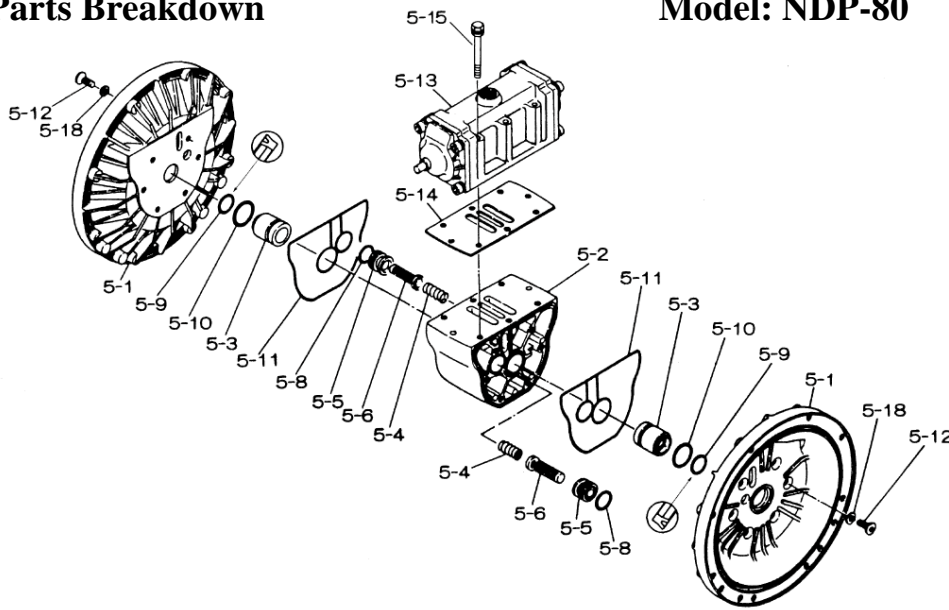

Parts Breakdown

Yamada America, Inc.  
955 East Algonquin Rd  
Arlington Heights, IL 60005  
Phone: 847.631.9200  
www.yamadapump.com

Model: NDP-80BAN  
**Yamada**

Reference			
No.	Description	Qty	NDP-80BAN
1	Out Chamber	2	580962
2	In Manifold	1	714371
3	Out Manifold	1	714365
5	Body Assembly*	1	803113
7	Center Rod	1	711901
8	Center Disk	4	711906
10	Diaphragm	2	771704
11	Valve Seat	4	771996
12	Ball	4	770587
14	Ball Valve	1	684322
15	Elbow	1	682523
19	Pump Base	2	711912
20	Cushion	4	771402
21	Nut	2	683408
22	Coned Disk Spring	2	682740
23	Bolt	16	611186
24	Plain Washer	24	631014
25	Spring Lock Washer	20	631421
26	Bolt	12	611204
27	Plain Washer	24	631015
28	Spring Lock Washer	12	631422
29	Nut	12	627014
33	Bolt	4	611177
34	Nut	4	627013
35	Bolt	4	611149
36	Nut with Flange	4	682276
40	O-ring	4	640078
42	Bolt	4	683546

Body Assembly 803113			
Reference			
No.	Description		NDP-80BAN
5-1	Air Chamber	2	711935
5-2	Body	1	711936
5-3	Throat Bearing	2	772689
5-4	Spring	2	711937
5-5	Valve Seat	2	771740
5-6	Pilot Valve Assembly	2	832163
5-8	O-ring	2	640020
5-9	Packing	2	685444
5-10	O-ring	2	640029
5-11	Gasket	2	771742
5-12	Flat Head Bolt	12	683812
5-13	Valve Body Assembly *	1	802971
5-14	Gasket	1	771712
5-15	Bolt	6	684240
5-18	Plain Washer	12	684987

802971 Valve Body Assembly			
Reference			
No.	Description		NDP-80BAN
5-13-1	Valve Body	1	711931
5-13-2	Cap A	1	580999
5-13-3	Cap B	1	581000
5-13-5	Spring Stopper	1	771735
5-13-6	Reset Button	1	712976
5-13-8	Gasket	2	771738
5-13-9	Bolt	8	685036
5-13-12	C Spool Valve Assy.*	1	803115
5-13-13	O-ring	1	640005
5-13-14	Cushion	4	684128

803115 Air Valve Assembly (5-13-12)

803115 Air Valve Assembly (5-13-12)			
Reference			
No.	Description		
A	Sleeve	1	803675
B	O-Ring	6	640037
C	Spool Assembly	1	803114
C-1	Spool	1	771733
C-2	Seal Ring	15	771732
C-3	O-Ring	5	640020
D	Spring Retainer	1	771735
E	C-Spring	2	711932
F	Block	1	771734