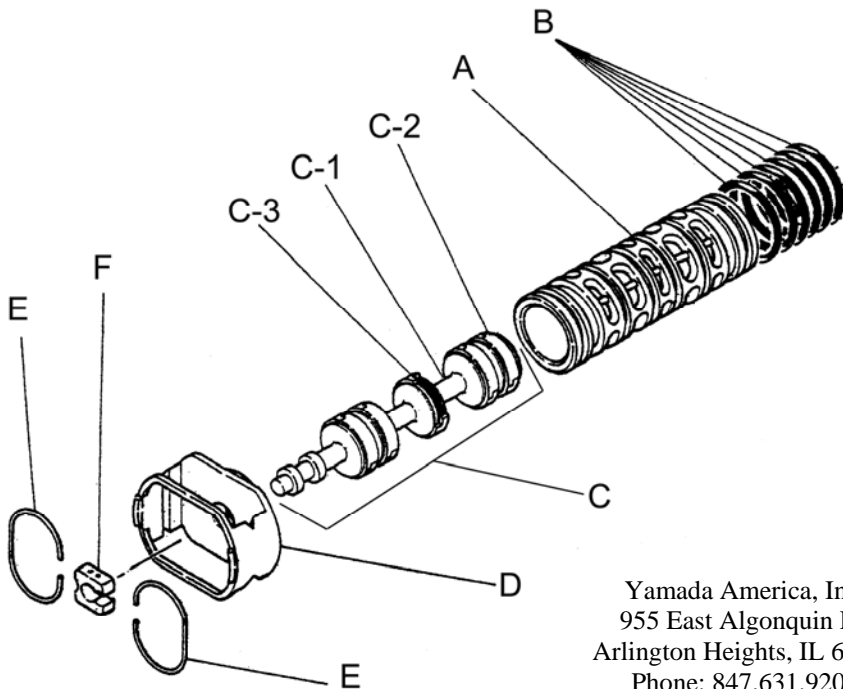

Parts Breakdown

Yamada America, Inc.  
955 East Algonquin Rd  
Arlington Heights, IL 60005  
Phone: 847.631.9200  
www.yamadapump.com

Model: NDP-80BAN  
**Yamada**

Reference			
No.	Description	Qty	NDP-80BAN
1	Out Chamber	2	580962
2	In Manifold	1	714371
3	Out Manifold	1	714365
5	Body Assembly*	1	803113
7	Center Rod	1	711901
8	Center Disk	4	711906
10	Diaphragm	2	771704
11	Valve Seat	4	771996
12	Ball	4	770587
14	Ball Valve	1	684322
15	Elbow	1	682523
19	Pump Base	2	711912
20	Cushion	4	771402
21	Nut	2	683408
22	Coned Disk Spring	2	682740
23	Bolt	16	611186
24	Plain Washer	24	631014
25	Spring Lock Washer	20	631421
26	Bolt	12	611204
27	Plain Washer	24	631015
28	Spring Lock Washer	12	631422
29	Nut	12	627014
33	Bolt	4	611177
34	Nut	4	627013
35	Bolt	4	611149
36	Nut with Flange	4	682276
40	O-ring	4	640078
42	Bolt	4	683546

Body Assembly 803113			
Reference			
No.	Description		NDP-80BAN
5-1	Air Chamber	2	711935
5-2	Body	1	711936
5-3	Throat Bearing	2	772689
5-4	Spring	2	711937
5-5	Valve Seat	2	771740
5-6	Pilot Valve Assembly	2	832163
5-8	O-ring	2	640020
5-9	Packing	2	685444
5-10	O-ring	2	640029
5-11	Gasket	2	771742
5-12	Flat Head Bolt	12	683812
5-13	Valve Body Assembly *	1	802971
5-14	Gasket	1	771712
5-15	Bolt	6	684240
5-18	Plain Washer	12	684987

802971 Valve Body Assembly			
Reference			
No.	Description		NDP-80BAN
5-13-1	Valve Body	1	711931
5-13-2	Cap A	1	580999
5-13-3	Cap B	1	581000
5-13-5	Spring Stopper	1	771735
5-13-6	Reset Button	1	712976
5-13-8	Gasket	2	771738
5-13-9	Bolt	8	685036
5-13-12	C Spool Valve Assy.*	1	803115
5-13-13	O-ring	1	640005
5-13-14	Cushion	4	684128

803115 Air Valve Assembly (5-13-12)

803115 Air Valve Assembly (5-13-12)			
Reference			
No.	Description		
A	Sleeve	1	803675
B	O-Ring	6	640037
C	Spool Assembly	1	803114
C-1	Spool	1	771733
C-2	Seal Ring	15	771732
C-3	O-Ring	5	640020
D	Spring Retainer	1	771735
E	C-Spring	2	711932
F	Block	1	771734