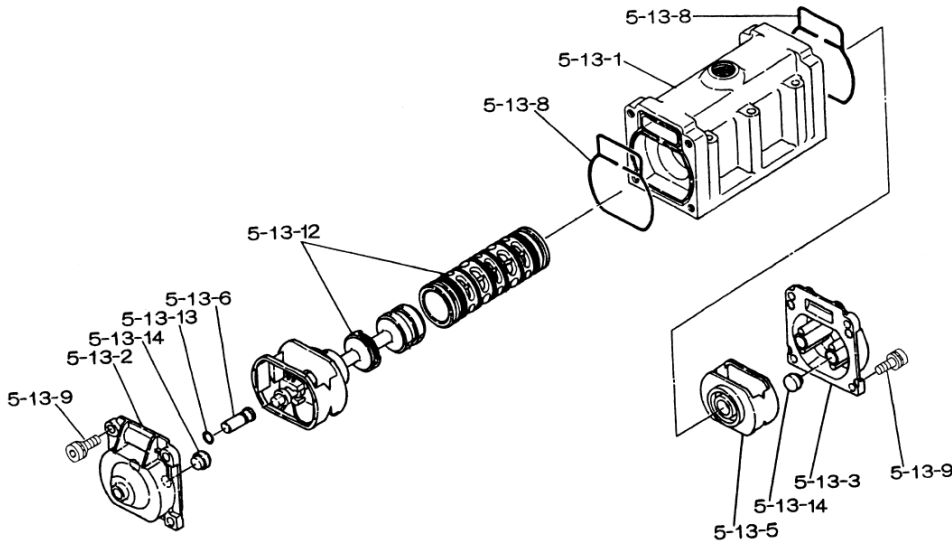

Parts Breakdown

Yamada America, Inc.  
955 East Algonquin Rd  
Arlington Heights, IL 60005  
Phone: 847.631.9200  
www.yamadapump.com

Model: NDP-80BAN  
**Yamada**

Reference			
No.	Description	Qty	NDP-80BAN
1	Out Chamber	2	580962
2	In Manifold	1	714371
3	Out Manifold	1	714365
5	Body Assembly*	1	803113
7	Center Rod	1	711901
8	Center Disk	4	711906
10	Diaphragm	2	771704
11	Valve Seat	4	771996
12	Ball	4	770587
14	Ball Valve	1	684322
15	Elbow	1	682523
19	Pump Base	2	711912
20	Cushion	4	771402
21	Nut	2	683408
22	Coned Disk Spring	2	682740
23	Bolt	16	611186
24	Plain Washer	24	631014
25	Spring Lock Washer	20	631421
26	Bolt	12	611204
27	Plain Washer	24	631015
28	Spring Lock Washer	12	631422
29	Nut	12	627014
33	Bolt	4	611177
34	Nut	4	627013
35	Bolt	4	611149
36	Nut with Flange	4	682276
40	O-ring	4	640078
42	Bolt	4	683546

Body Assembly 803113			
Reference			
No.	Description		NDP-80BAN
5-1	Air Chamber	2	711935
5-2	Body	1	711936
5-3	Throat Bearing	2	772689
5-4	Spring	2	711937
5-5	Valve Seat	2	771740
5-6	Pilot Valve Assembly	2	832163
5-8	O-ring	2	640020
5-9	Packing	2	685444
5-10	O-ring	2	640029
5-11	Gasket	2	771742
5-12	Flat Head Bolt	12	683812
5-13	Valve Body Assembly *	1	802971
5-14	Gasket	1	771712
5-15	Bolt	6	684240
5-18	Plain Washer	12	684987

802971 Valve Body Assembly			
Reference			
No.	Description		NDP-80BAN
5-13-1	Valve Body	1	711931
5-13-2	Cap A	1	580999
5-13-3	Cap B	1	581000
5-13-5	Spring Stopper	1	771735
5-13-6	Reset Button	1	712976
5-13-8	Gasket	2	771738
5-13-9	Bolt	8	685036
5-13-12	C Spool Valve Assy.*	1	803115
5-13-13	O-ring	1	640005
5-13-14	Cushion	4	684128

803115 Air Valve Assembly (5-13-12)

803115 Air Valve Assembly (5-13-12)			
Reference			
No.	Description		
A	Sleeve	1	803675
B	O-Ring	6	640037
C	Spool Assembly	1	803114
C-1	Spool	1	771733
C-2	Seal Ring	15	771732
C-3	O-Ring	5	640020
D	Spring Retainer	1	771735
E	C-Spring	2	711932
F	Block	1	771734