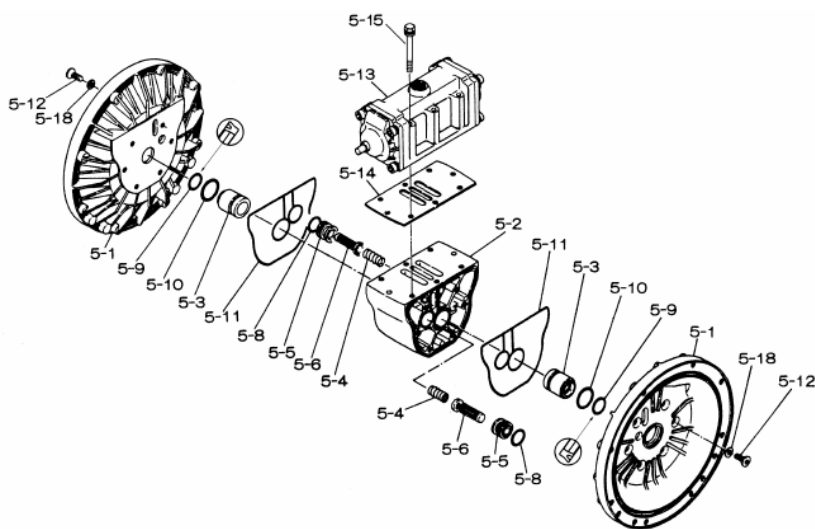

Yamada America, Inc.  
955 East Algonquin Rd  
Arlington Heights, IL 60005  
Phone: 847.631.9200  
Fax: 847.631.9273  
www.yamadapump.com

Model: NDP-80BAC  
Part # 852429

Reference No.	Description	Q'ty	Part No.
1	Out Chamber	2	580962
2	In Manifold	1	714371
3	Out Manifold	1	714365
5	Body Assembly	1	803113
7	Center Rod	1	711901
8	Center Disk	4	711906
10	Diaphragm	2	771857
11	Valve Seat	4	771958
12	Ball	4	770559
14	Ball Valve	1	684322
15	Elbow	1	682523
19	Pump Base	2	711912
20	Cushion	4	771402
21	Nut	2	683408
22	Coned Disk Spring	2	682740
23	Bolt	20	686163
23a	Washer	20	631917
24	Plain Washer	4	631014
25	Washer	4	631917
26	Bolt	16	611204
27	Plain Washer	16	631015
28	Spring Lock Washer	16	631918
29	Nut	16	627014
33	Bolt	4	611177
34	Nut	4	627013
35	Bolt	4	611149
36	Nut with Flange	4	682276
40	O-ring	4	640078
42	Bolt	4	686164
42a	Washer	4	631917

**Repair Kits**

**K80-MC Liquid Side Kit includes the following:**

Reference No.	Description	Q'ty	Part No.
10	Diaphragm	2	771857
11	Valve Seat	4	771958
40	O-ring	4	640078
12	Ball	4	770559

**K80-AM Air Side Kit includes the following:**

Reference No.	Description	Q'ty	Part No.
5-3	Throat Bearing	2	772689
5-4	Spring	2	711937
5-5	Valve Seat	2	771740
5-6	Pilot Valve Assembly	2	832163
5-8	O-ring	7	640020
5-9	Packing	2	685444
5-10	O-ring	2	640029
5-11	Gasket	2	771742
5-14	Gasket	1	771712
5-13-8	Gasket	2	771738
5-13-12 Seal	Seal Ring	15	771732
5-13-12 Sleeve	Sleeve Assembly	1	803675

**Body Assembly 803113**

Reference No.	Description	Q'ty	Part No.
5-1	Air Chamber	2	711935
5-2	Body	1	711936
5-3	Throat Bearing	2	772689
5-4	Spring	2	711937
5-5	Valve Seat	2	771740
5-6	Pilot Valve Assembly	2	832163
5-8	O-ring	2	640020
5-9	Packing	2	685444
5-10	O-ring	2	640029
5-11	Gasket	2	771742
5-12	Flat Head Bolt	12	683812
5-13	Valve Body Assembly	1	802971
5-14	Gasket	1	771712
5-15	Bolt	6	684240
5-18	Plain Washer	12	684987