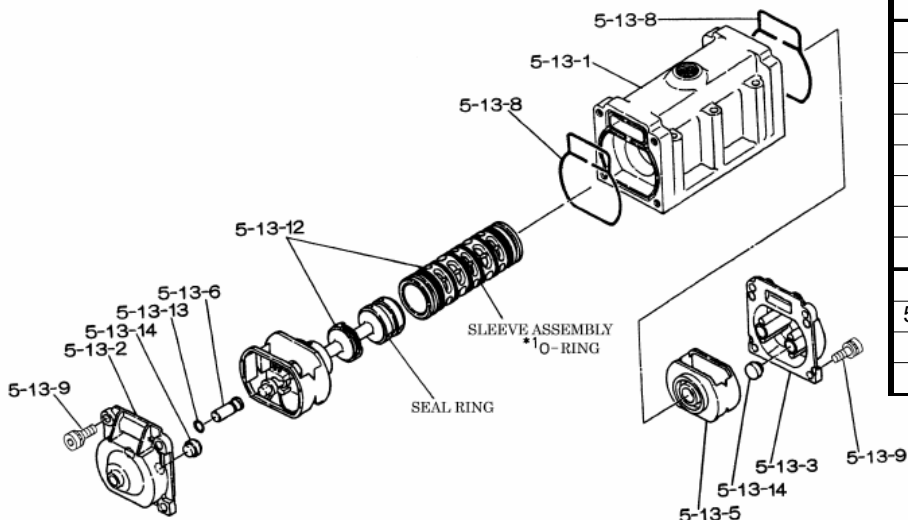

802971 Valve Body Assembly			
Reference No.	Description	Q'ty	Part No.
5-13-1	Valve Body	1	711931
5-13-2	Cap A	1	580999
5-13-3	Cap B	1	581000
5-13-5	Spring Stopper	1	771735
5-13-6	Reset Button	1	712976
5-13-8	Gasket	2	771738
5-13-9	Bolt	8	685036
5-13-12	C Spool Valve Assy.	1	803115
5-13-12 Seal	Seal Ring	15	771732
5-13-12 Sleeve	Sleeve Assembly	1	803675
5-13-13	O-ring	1	640005
5-13-14	Cushion	4	684128