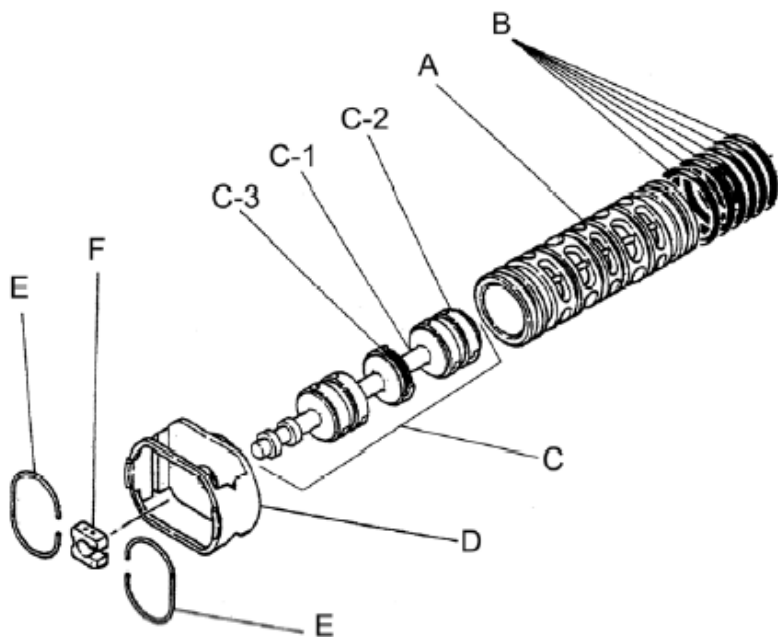

**Repair Kits**

**K80-MC Liquid Side Kit includes the following:**

Reference No.	Description	Q'ty	Part No.
10	Diaphragm	2	771857
11	Valve Seat	4	771958
40	O-ring	4	640078
12	Ball	4	770559

**K80-AM Air Side Kit includes the following:**

Reference No.	Description	Q'ty	Part No.
5-3	Throat Bearing	2	772689
5-4	Spring	2	711937
5-5	Valve Seat	2	771740
5-6	Pilot Valve Assembly	2	832163
5-8	O-ring	7	640020
5-9	Packing	2	685444
5-10	O-ring	2	640029
5-11	Gasket	2	771742
5-14	Gasket	1	771712
5-13-8	Gasket	2	771738
5-13-12 Seal	Seal Ring	15	771732
5-13-12 Sleeve	Sleeve Assembly	1	803675

**Body Assembly 803113**

Reference No.	Description	Q'ty	Part No.
5-1	Air Chamber	2	711935
5-2	Body	1	711936
5-3	Throat Bearing	2	772689
5-4	Spring	2	711937
5-5	Valve Seat	2	771740
5-6	Pilot Valve Assembly	2	832163
5-8	O-ring	2	640020
5-9	Packing	2	685444
5-10	O-ring	2	640029
5-11	Gasket	2	771742
5-12	Flat Head Bolt	12	683812
5-13	Valve Body Assembly	1	802971
5-14	Gasket	1	771712
5-15	Bolt	6	684240
5-18	Plain Washer	12	684987

Yamada America, Inc.  
955 East Algonquin Rd  
Arlington Heights, IL 60005  
Phone: 847.631.9200  
Fax: 847.631.9273  
www.yamadapump.com

802971 Valve Body Assembly			
Reference No.	Description	Q'ty	Part No.
5-13-1	Valve Body	1	711931
5-13-2	Cap A	1	580999
5-13-3	Cap B	1	581000
5-13-5	Spring Stopper	1	771735
5-13-6	Reset Button	1	712976
5-13-8	Gasket	2	771738
5-13-9	Bolt	8	685036
5-13-12	C Spool Valve Assy.	1	803115
5-13-12 Seal	Seal Ring	15	771732
5-13-12 Sleeve	Sleeve Assembly	1	803675
5-13-13	O-ring	1	640005
5-13-14	Cushion	4	684128