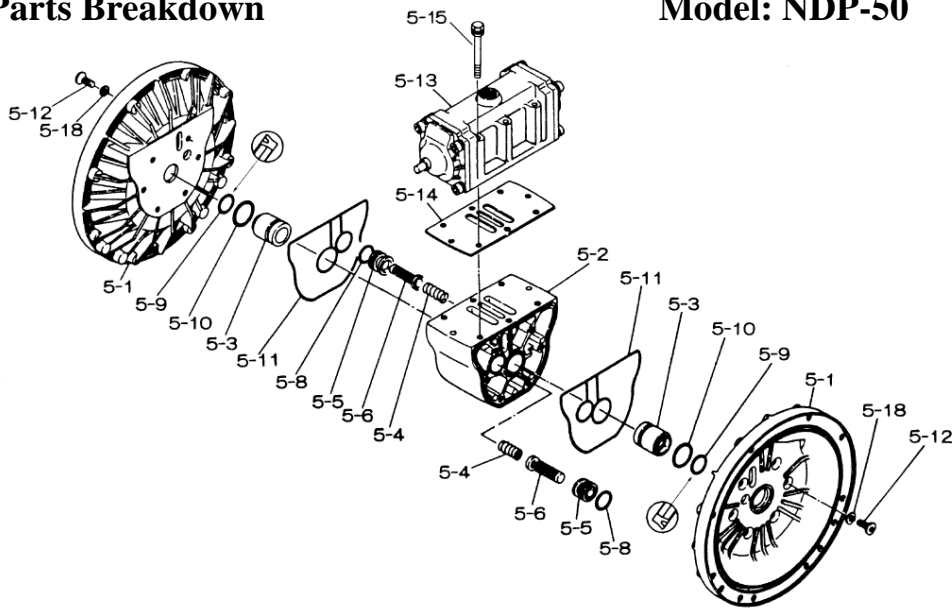

Yamada America, Inc.
955 East Algonquin Rd
Arlington Heights, IL 60005
Phone: 847.631.9200
www.yamadapump.com

Model: NDP-50BST

Reference			
No.	Description	Q'ty	NDP-50BST
1	Out Chamber	2	712932
2	In Manifold - Flange	1	712557
2	In Manifold - NPT	1	712559
3	Out Manifold - Flange	1	712556
3	Out Manifold - NPT	1	712558
5	Body Assembly*	1	803112
7	Center Rod	1	711939
j	Center Disk	2	707822
9	Center Disk	2	707823
10	Diaphragm	2	770815
11	Valve Seat	4	711909
12	Ball	4	770693
14	Ball Valve	1	684322
15	Elbow	1	682523
19	Pump Base	2	711928
20	Cushion	4	771402
21	Nut	2	706128
22	Coned Disk Spring	2	682740
23	Bolt	16	621181
24	Plain Washer	24	631174
25	Spring Lock Washer	20	680257
26	Bolt	12	621203
27	Plain Washer	24	631175
28	Spring Lock Washer	12	680607
29	Nut	12	628014
33	Bolt	4	621175
34	Nut	4	628013
35	Bolt	4	611149
36	Nut with Flange	4	682276
40	O-ring	4	643069
41T	O-ring	4	643015
53T	O-ring	4	643139

Body Assembly 803112				
Reference	No.	Description	Q'ty	NDP-50
	5-1	Air Chamber	2	711934
	5-2	Body	1	711936
	5-3	Throat Bearing	2	772689
	5-4	Spring	2	711937
	5-5	Valve Seat	2	771740
	5-6	Pilot Valve Assembly	2	832162
	5-8	O-ring	2	640020
	5-9	Packing	2	685444
	5-10	O-ring	2	640029
	5-11	Gasket	2	771742
	5-12	Flat Head Bolt	12	683812
	5-13	Valve Body Assembly *	1	802971
	5-14	Gasket	1	771712
	5-15	Bolt	6	684240
	5-18	Plain Washer	12	684987

802971 Valve Body Assembly

802971 Valve Body Assembly				
Reference	No.	Description	Q'ty	NDP-50
	5-13-1	Valve Body	1	711931
	5-13-2	Cap A	1	580999
	5-13-3	Cap B	1	581000
	5-13-5	Sleeve	1	803114
	5-13-6	Reset Button	1	771735
	5-13-8	Gasket	2	771738
	5-13-9	Bolt	8	685036
	5-13-12	C Spool Valve Assy *	1	803115
	5-13-13	O-ring	1	640005
	5-13-14	Cushion	4	684128