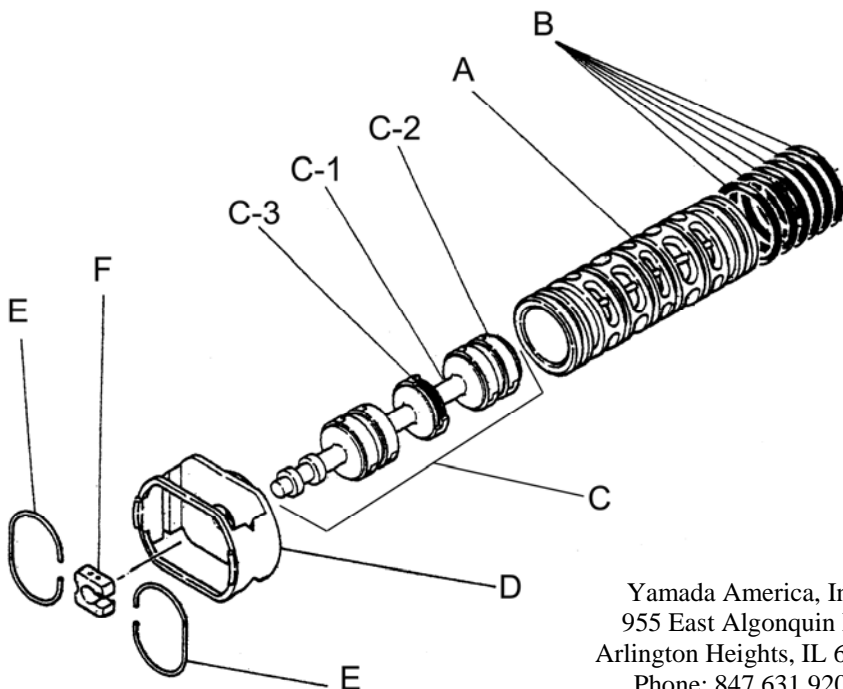

Yamada America, Inc.
955 East Algonquin Rd
Arlington Heights, IL 60005
Phone: 847.631.9200
www.yamadapump.com

Model: NDP-50BST

Reference			
No.	Description	Q'ty	NDP-50BST
1	Out Chamber	2	712932
2	In Manifold - Flange	1	712557
2	In Manifold - NPT	1	712559
3	Out Manifold - Flange	1	712556
3	Out Manifold - NPT	1	712558
5	Body Assembly*	1	803112
7	Center Rod	1	711939
j	Center Disk	2	707822
9	Center Disk	2	707823
10	Diaphragm	2	770815
11	Valve Seat	4	711909
12	Ball	4	770693
14	Ball Valve	1	684322
15	Elbow	1	682523
19	Pump Base	2	711928
20	Cushion	4	771402
21	Nut	2	706128
22	Coned Disk Spring	2	682740
23	Bolt	16	621181
24	Plain Washer	24	631174
25	Spring Lock Washer	20	680257
26	Bolt	12	621203
27	Plain Washer	24	631175
28	Spring Lock Washer	12	680607
29	Nut	12	628014
33	Bolt	4	621175
34	Nut	4	628013
35	Bolt	4	611149
36	Nut with Flange	4	682276
40	O-ring	4	643069
41T	O-ring	4	643015
53T	O-ring	4	643139

Body Assembly 803112				
Reference	No.	Description	Q'ty	NDP-50
	5-1	Air Chamber	2	711934
	5-2	Body	1	711936
	5-3	Throat Bearing	2	772689
	5-4	Spring	2	711937
	5-5	Valve Seat	2	771740
	5-6	Pilot Valve Assembly	2	832162
	5-8	O-ring	2	640020
	5-9	Packing	2	685444
	5-10	O-ring	2	640029
	5-11	Gasket	2	771742
	5-12	Flat Head Bolt	12	683812
	5-13	Valve Body Assembly *	1	802971
	5-14	Gasket	1	771712
	5-15	Bolt	6	684240
	5-18	Plain Washer	12	684987

802971 Valve Body Assembly

802971 Valve Body Assembly				
Reference	No.	Description	Q'ty	NDP-50
	5-13-1	Valve Body	1	711931
	5-13-2	Cap A	1	580999
	5-13-3	Cap B	1	581000
	5-13-5	Sleeve	1	803114
	5-13-6	Reset Button	1	771735
	5-13-8	Gasket	2	771738
	5-13-9	Bolt	8	685036
	5-13-12	C Spool Valve Assy *	1	803115
	5-13-13	O-ring	1	640005
	5-13-14	Cushion	4	684128