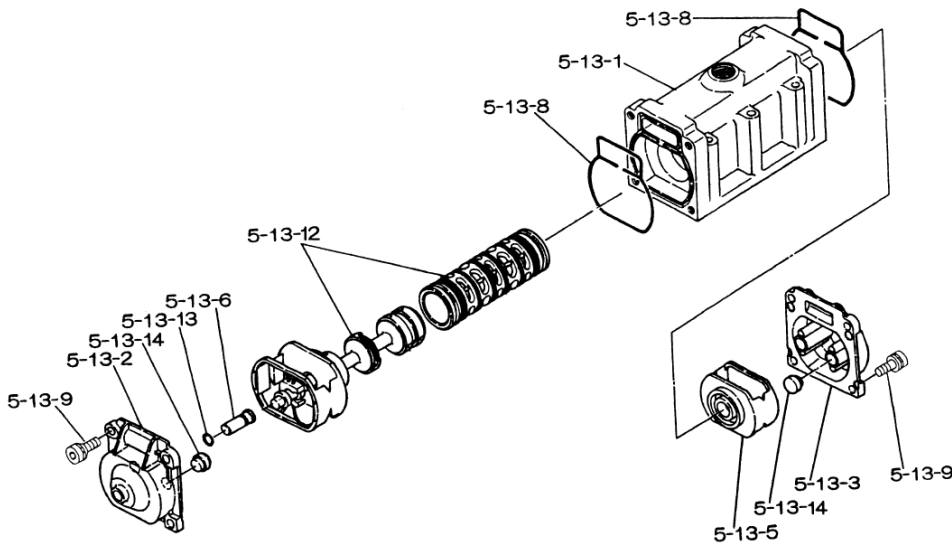

Yamada America, Inc.
955 East Algonquin Rd
Arlington Heights, IL 60005
Phone: 847.631.9200
www.yamadapump.com

Model: NDP-50BST

Reference			
No.	Description	Q'ty	NDP-50BST
1	Out Chamber	2	712932
2	In Manifold - Flange	1	712557
2	In Manifold - NPT	1	712559
3	Out Manifold - Flange	1	712556
3	Out Manifold - NPT	1	712558
5	Body Assembly*	1	803112
7	Center Rod	1	711939
j	Center Disk	2	707822
9	Center Disk	2	707823
10	Diaphragm	2	770815
11	Valve Seat	4	711909
12	Ball	4	770693
14	Ball Valve	1	684322
15	Elbow	1	682523
19	Pump Base	2	711928
20	Cushion	4	771402
21	Nut	2	706128
22	Coned Disk Spring	2	682740
23	Bolt	16	621181
24	Plain Washer	24	631174
25	Spring Lock Washer	20	680257
26	Bolt	12	621203
27	Plain Washer	24	631175
28	Spring Lock Washer	12	680607
29	Nut	12	628014
33	Bolt	4	621175
34	Nut	4	628013
35	Bolt	4	611149
36	Nut with Flange	4	682276
40	O-ring	4	643069
41T	O-ring	4	643015
53T	O-ring	4	643139

Body Assembly 803112				
Reference	No.	Description	Q'ty	NDP-50
	5-1	Air Chamber	2	711934
	5-2	Body	1	711936
	5-3	Throat Bearing	2	772689
	5-4	Spring	2	711937
	5-5	Valve Seat	2	771740
	5-6	Pilot Valve Assembly	2	832162
	5-8	O-ring	2	640020
	5-9	Packing	2	685444
	5-10	O-ring	2	640029
	5-11	Gasket	2	771742
	5-12	Flat Head Bolt	12	683812
	5-13	Valve Body Assembly *	1	802971
	5-14	Gasket	1	771712
	5-15	Bolt	6	684240
	5-18	Plain Washer	12	684987

802971 Valve Body Assembly

802971 Valve Body Assembly				
Reference	No.	Description	Q'ty	NDP-50
	5-13-1	Valve Body	1	711931
	5-13-2	Cap A	1	580999
	5-13-3	Cap B	1	581000
	5-13-5	Sleeve	1	803114
	5-13-6	Reset Button	1	771735
	5-13-8	Gasket	2	771738
	5-13-9	Bolt	8	685036
	5-13-12	C Spool Valve Assy *	1	803115
	5-13-13	O-ring	1	640005
	5-13-14	Cushion	4	684128