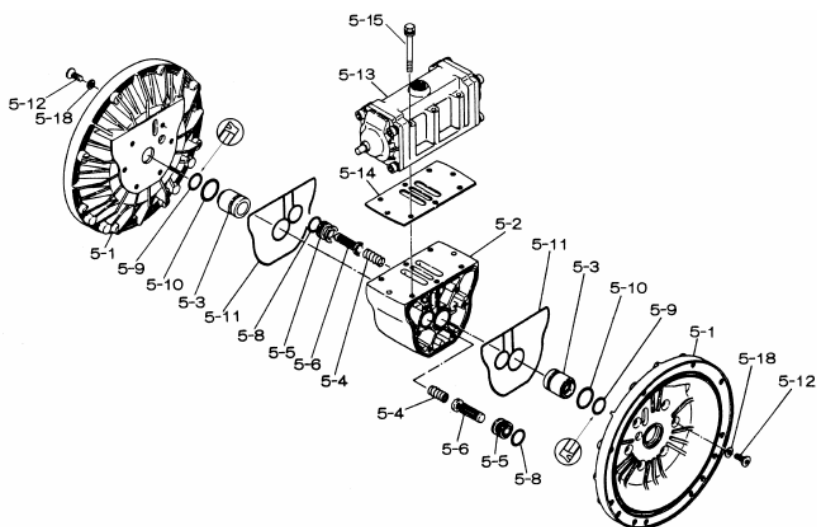

Yamada America, Inc.
955 East Algonquin Rd
Arlington Heights, IL 60005
Phone: 847.631.9200
Fax: 847.631.9273
www.yamadapump.com

Model: NDP-50BSS
Part # 852721 - NPT
Part # 852718 - FLANGE
Yamada[®]

Reference No.	Description	Q'ty	Part No.
1	Out Chamber	2	712932
2	In Manifold - Flange	1	712557
2	In Manifold - NPT	1	712559
3	Out Manifold - Flange	1	712556
3	Out Manifold - NPT	1	712558
5	Body Assembly	1	803112
7	Center Rod	1	711900
8	Center Disk	2	711904
9	Center Disk	2	711905
10	Diaphragm	2	771976
11	Valve Seat	4	772004
12	Ball	4	770633
14	Ball Valve	1	684322
15	Elbow	1	682523
19	Pump Base	2	711928
20	Cushion	4	771402
21	Nut	2	683408
22	Coned Disk Spring	2	682740
23	Bolt	16	621180
23a	Wave Spring Washer	16	631937
24	Plain Washer	4	631174
25	Spring Lock Washer	4	631937
26	Bolt	12	621202
27	Plain Washer	12	631175
28	Spring Lock Washer	12	631938
29	Nut	12	628014
33	Bolt	4	621175
34	Nut	4	628013
35	Bolt	4	611149
36	Nut with Flange	4	682276
40	O-ring	4	640069
51	Cushion	2	770582

Repair Kits			
K50-MS Liquid Side Kit includes the following:			
10	Diaphragm	2	771976
11	Valve Seat	4	772004
40	O-ring	4	684122
12	Ball	4	770633
K45-AM Air Side Kit includes the following:			
5-3	Throat Bearing	2	772689
5-4	Spring	2	711937
5-5	Valve Seat	2	771740
5-6	Pilot Valve Assembly	2	832162
5-8	O-ring	7	640020
5-9	Packing	2	685444
5-10	O-ring	2	640029
5-11	Gasket	2	771742
5-14	Gasket	1	771712
5-13-8	Gasket	2	771738
5-13-12 Seal	Seal Ring	15	771732
5-13-12 Sleeve	Sleeve Assembly	1	803675

Body Assembly 803112			
Reference No.	Description	Q'ty	Part No.
5-1	Air Chamber	2	711934
5-2	Body	1	711936
5-3	Throat Bearing	2	772689
5-4	Spring	2	711937
5-5	Valve Seat	2	771740
5-6	Pilot Valve Assembly	2	832162
5-8	O-ring	2	640020
5-9	Packing	2	685444
5-10	O-ring	2	640029
5-11	Gasket	2	771742
5-12	Flat Head Bolt	12	683812
5-13	Valve Body Assembly	1	802971
5-14	Gasket	1	771712
5-15	Bolt	6	684240
5-18	Plain Washer	12	684987