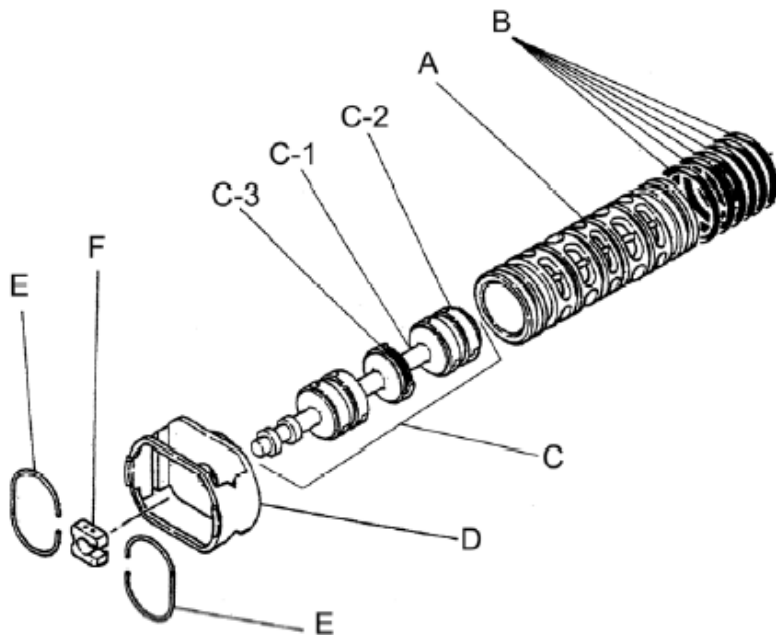

803115 Air Valve Assembly (5-13-12)			
Reference No.	Description	Q'ty	Part No.
A	Sleeve	1	803675
B	O-ring	6	640037
C	Spool Assembly	1	803114
C-1	Spool	1	771733
C-2	Seal Ring	15	771732
C-3	O-ring	5	640020
D	Spring Retainer	1	771735
E	C-Spring	2	711932
F	Block	1	771734

Yamada America, Inc.
955 East Algonquin Rd
Arlington Heights, IL 60005
Phone: 847.631.9200
Fax: 847.631.9273
www.yamadapump.com