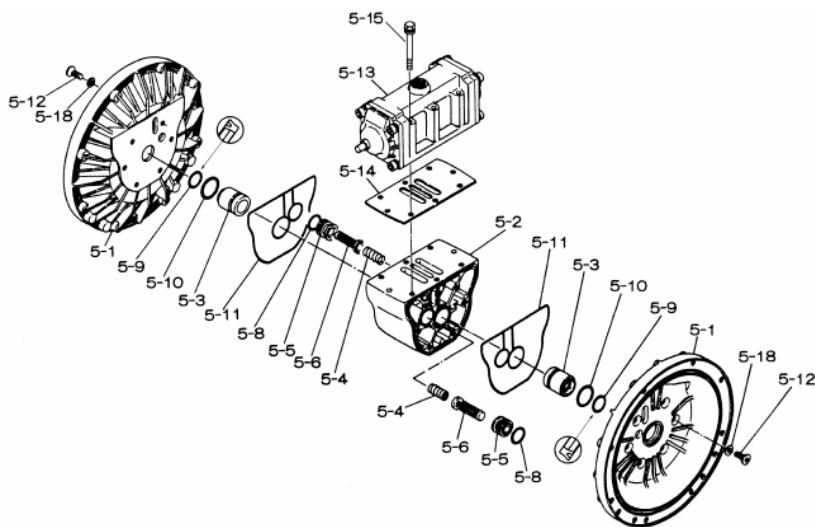

Model: NDP-50BSE
Part # 852648 - NPT
Part # 852426 - FLANGE

Yamada America, Inc.
 955 East Algonquin Rd
 Arlington Heights, IL 60005
 Phone: 847.631.9200
 Fax: 847.631.9273
 www.yamadapump.com

Reference No.	Description	Q'ty	Part No.
1	Out Chamber	2	712932
2	In Manifold - Flange	1	712557
2	In Manifold - NPT	1	712559
3	Out Manifold - Flange	1	712556
3	Out Manifold - NPT	1	712558
5	Body Assembly	1	803112
7	Center Rod	1	711900
8	Center Disk	2	711904
9	Center Disk	2	711905
10	Diaphragm	2	771856
11	Valve Seat	4	771949
12	Ball	4	770633
14	Ball Valve	1	684322
15	Elbow	1	682523
19	Pump Base	2	711928
20	Cushion	4	771402
21	Nut	2	683408
22	Coned Disk Spring	2	682740
23	Bolt	16	621180
23a	Wave Spring Washer	16	631937
24	Plain Washer	4	631174
25	Spring Lock Washer	4	631937
26	Bolt	12	621202
27	Plain Washer	12	631175
28	Spring Lock Washer	12	631938
29	Nut	12	628014
33	Bolt	4	621175
34	Nut	4	628013
35	Bolt	4	611149
36	Nut with Flange	4	682276
40	O-ring	4	640069
51	Cushion	2	770582

Repair Kits

K50-ME Liquid Side Kit includes the following:

No.	Description	Q'ty	Part No.
10	Diaphragm	2	771856
11	Valve Seat	4	771949
40	O-ring	4	684122
12	Ball	4	770633

K45-AM Air Side Kit includes the following:

No.	Description	Q'ty	Part No.
5-3	Throat Bearing	2	772689
5-4	Spring	2	711937
5-5	Valve Seat	2	771740
5-6	Pilot Valve Assembly	2	832162
5-8	O-ring	7	640020
5-9	Packing	2	685444
5-10	O-ring	2	640029
5-11	Gasket	2	771742
5-14	Gasket	1	771712
5-13-8	Gasket	2	771738
5-13-12 Seal	Seal Ring	15	771732
5-13-12 Sleeve	Sleeve Assembly	1	803675

Body Assembly 803112

Reference No.	Description	Q'ty	Part No.
5-1	Air Chamber	2	711934
5-2	Body	1	711936
5-3	Throat Bearing	2	772689
5-4	Spring	2	711937
5-5	Valve Seat	2	771740
5-6	Pilot Valve Assembly	2	832162
5-8	O-ring	2	640020
5-9	Packing	2	685444
5-10	O-ring	2	640029
5-11	Gasket	2	771742
5-12	Flat Head Bolt	12	683812
5-13	Valve Body Assembly	1	802971
5-14	Gasket	1	771712
5-15	Bolt	6	684240
5-18	Plain Washer	12	684987