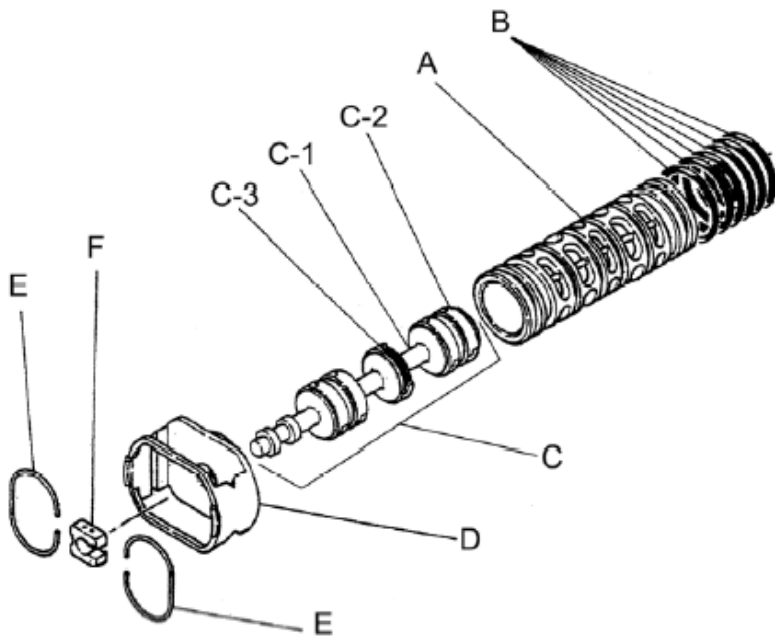

Repair Kits

K50-ME Liquid Side Kit includes the following:

No.	Description	Q'ty	Part No.
10	Diaphragm	2	771856
11	Valve Seat	4	771949
40	O-ring	4	684122
12	Ball	4	770633

K45-AM Air Side Kit includes the following:

No.	Description	Q'ty	Part No.
5-3	Throat Bearing	2	772689
5-4	Spring	2	711937
5-5	Valve Seat	2	771740
5-6	Pilot Valve Assembly	2	832162
5-8	O-ring	7	640020
5-9	Packing	2	685444
5-10	O-ring	2	640029
5-11	Gasket	2	771742
5-14	Gasket	1	771712
5-13-8	Gasket	2	771738
5-13-12 Seal	Seal Ring	15	771732
5-13-12 Sleeve	Sleeve Assembly	1	803675

Body Assembly 803112

Reference No.	Description	Q'ty	Part No.
5-1	Air Chamber	2	711934
5-2	Body	1	711936
5-3	Throat Bearing	2	772689
5-4	Spring	2	711937
5-5	Valve Seat	2	771740
5-6	Pilot Valve Assembly	2	832162
5-8	O-ring	2	640020
5-9	Packing	2	685444
5-10	O-ring	2	640029
5-11	Gasket	2	771742
5-12	Flat Head Bolt	12	683812
5-13	Valve Body Assembly	1	802971
5-14	Gasket	1	771712
5-15	Bolt	6	684240
5-18	Plain Washer	12	684987

Yamada America, Inc.
 955 East Algonquin Rd
 Arlington Heights, IL 60005
 Phone: 847.631.9200
 Fax: 847.631.9273
 www.yamadapump.com

802971 Valve Body Assembly			
Reference No.	Description	Q'ty	Part No.
5-13-1	Valve Body	1	711931
5-13-2	Cap A	1	580999
5-13-3	Cap B	1	581000
5-13-5	Spring Stopper	1	771735
5-13-6	Reset Button	1	712976
5-13-8	Gasket	2	771738
5-13-9	Bolt	8	685036
5-13-12	C Spool Valve Assy.	1	803115
5-13-12 Seal	Seal Ring	15	771732
5-13-12 Sleeve	Sleeve Assembly	1	803675
5-13-13	O-ring	1	640005
5-13-14	Cushion	4	684128