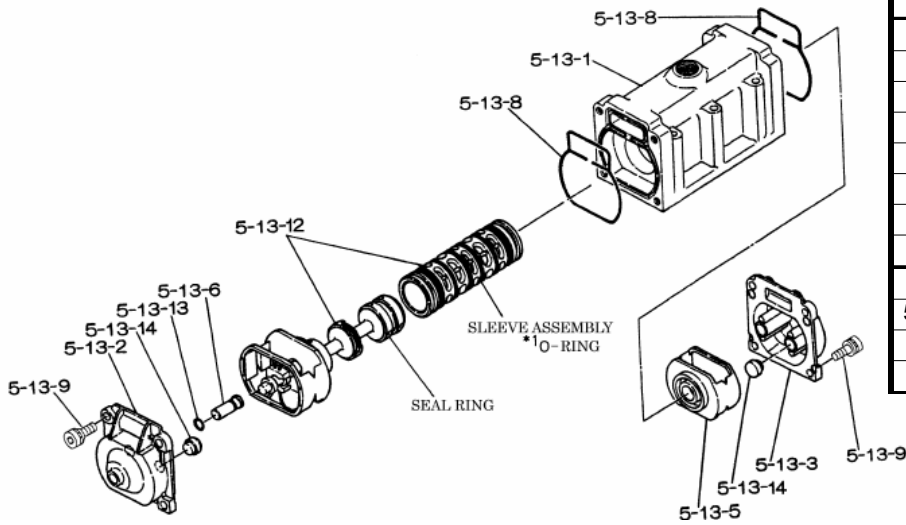

802971 Valve Body Assembly			
Reference No.	Description	Q'ty	Part No.
5-13-1	Valve Body	1	711931
5-13-2	Cap A	1	580999
5-13-3	Cap B	1	581000
5-13-5	Spring Stopper	1	771735
5-13-6	Reset Button	1	712976
5-13-8	Gasket	2	771738
5-13-9	Bolt	8	685036
5-13-12	C Spool Valve Assy.	1	803115
5-13-12 Seal	Seal Ring	15	771732
5-13-12 Sleeve	Sleeve Assembly	1	803675
5-13-13	O-ring	1	640005
5-13-14	Cushion	4	684128