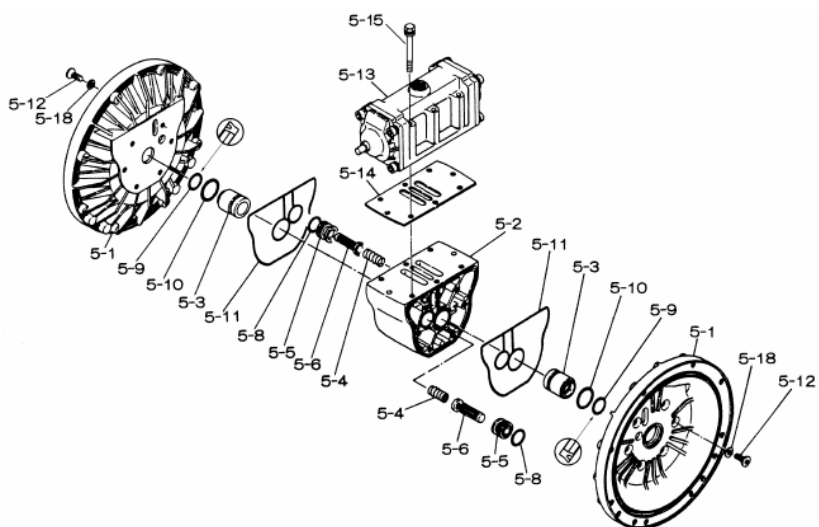

Yamada America, Inc.  
955 East Algonquin Rd  
Arlington Heights, IL 60005  
Phone: 847.631.9200  
Fax: 847.631.9273  
www.yamadapump.com

Model: NDP-50BPT  
Part # 852237

Reference No.	Description	Q'ty	Part No.
1	Out Chamber	2	780148
2	In Manifold	2	780245
3	Out Manifold	2	780151
4	Center Manifold	2	780249
5	Body Assembly	1	803112
7	Center Rod	1	711939
8	Center Disk	2	707822
9	Center Disk	2	780063
10	Diaphragm	2	770815
11	Valve Seat	4	772097
12	Ball	4	770693
14	Ball Valve	1	684322
15	Elbow	1	682523
19	Stand Body	2	711926
20	Cushion	4	771865
23	Bolt	16	686156
24	Plain Washer	24	631330
25	Spring Lock Washer	24	680257
26	Bolt	12	621213
27	Plain Washer	28	631331
28	Spring Lock Washer	20	680607
29	Nut	20	628014
33	Bolt	8	621179
35	Bolt	4	621149
36	Nut with Flange	4	683837
37	Bolt	8	684592
39	O-ring	4	643064
40	O-ring	4	643069
41T	O-ring	4	643015
46	Cap	4	683641
47	Protector A	8	771786
48	Protector B	8	771787
49	Protector C	8	771788
53	O-ring	4	643139

Repair Kits			
<b>K50-PT Liquid Side Kit includes the following:</b>			
10	Diaphragm	2	770815
12	Ball	4	770693
40	O-ring	4	643069
53	O-ring	4	643139
41T	O-ring	4	643015

K45-AM Air Side Kit includes the following:			
Reference No.	Description	Q'ty	Part No.
5-13-1	Valve Body	1	711931
5-13-2	Cap A	1	580999
5-13-3	Cap B	1	581000
5-13-5	Spring Stopper	1	771735
5-13-6	Reset Button	1	712976
5-13-8	Gasket	2	771738
5-13-9	Bolt	8	685036
5-13-12	C Spool Valve Assy.	1	803115
5-13-12 Seal	Seal Ring	15	771732
5-13-12 Sleeve	Sleeve Assembly	1	803675
5-13-13	O-ring	1	640005
5-13-14	Cushion	4	684128

Body Assembly 803112			
Reference No.	Description	Q'ty	Part No.
5-1	Air Chamber	2	711934
5-2	Body	1	711936
5-3	Throat Bearing	2	772689
5-4	Spring	2	711937
5-5	Valve Seat	2	771740
5-6	Pilot Valve Assembly	2	832162
5-8	O-ring	2	640020
5-9	Packing	2	685444
5-10	O-ring	2	640029
5-11	Gasket	2	771742
5-12	Flat Head Bolt	12	683812
5-13	Valve Body Assembly	1	802971
5-14	Gasket	1	771712
5-15	Bolt	6	684240
5-18	Plain Washer	12	684987