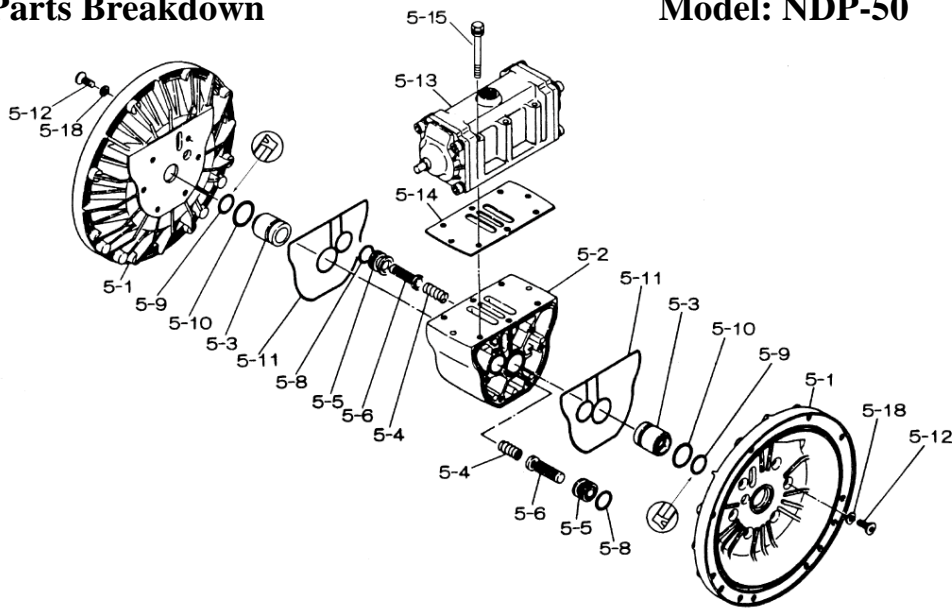

Yamada America, Inc.  
955 East Algonquin Rd  
Arlington Heights, IL 60005  
Phone: 847.631.9200  
www.yamadapump.com

Model: NDP-50BPT

Reference			
No.	Description	Q'ty	NDP-50BPT
1	Out Chamber	2	780148
2	In Manifold	2	772080
3	Out Manifold	2	780151
4	Center Manifold	2	771723
5	Body Assembly*	1	803112
7	Center Rod	1	711939
8	Center Disk	2	707822
9	Center Disk	2	780063
10	Diaphragm	2	770815
11	Valve Seat	4	772097
12	Ball	4	770693
14	Ball Valve	1	684322
15	Elbow	1	682523
19	Stand Body	2	711926
20	Cushion	4	771865
23	Bolt	16	683541
24	Plain Washer	24	631330
25	Spring Lock Washer	24	680257
26	Bolt	12	621213
27	Plain Washer	28	631331
28	Spring Lock Washer	20	680607
29	Nut	20	628014
33	Bolt	8	621179
35	Bolt	4	621149
36	Nut with Flange	4	683837
37	Bolt	8	684592
39	O-ring	4	643064
40	O-ring	4	643069
41T	O-ring	4	643015
46	Cap	4	683641
47	Protector A	8	771786
48	Protector B	8	771787
49	Protector C	8	771788
53	O-ring	4	643139

Body Assembly 803112				
Reference	No.	Description	Q'ty	NDP-50
	5-1	Air Chamber	2	711934
	5-2	Body	1	711936
	5-3	Throat Bearing	2	772689
	5-4	Spring	2	711937
	5-5	Valve Seat	2	771740
	5-6	Pilot Valve Assembly	2	832162
	5-8	O-ring	2	640020
	5-9	Packing	2	685444
	5-10	O-ring	2	640029
	5-11	Gasket	2	771742
	5-12	Flat Head Bolt	12	683812
	5-13	Valve Body Assembly *	1	802971
	5-14	Gasket	1	771712
	5-15	Bolt	6	684240
	5-18	Plain Washer	12	684987

802971 Valve Body Assembly

802971 Valve Body Assembly				
Reference	No.	Description	Q'ty	NDP-50
	5-13-1	Valve Body	1	711931
	5-13-2	Cap A	1	580999
	5-13-3	Cap B	1	581000
	5-13-5	Spring Stopper	1	771735
	5-13-6	Reset Button	1	712976
	5-13-8	Gasket	2	771738
	5-13-9	Bolt	8	685036
	5-13-12	C Spool Valve Assy *	1	803115
	5-13-13	O-ring	1	640005
	5-13-14	Cushion	4	684128