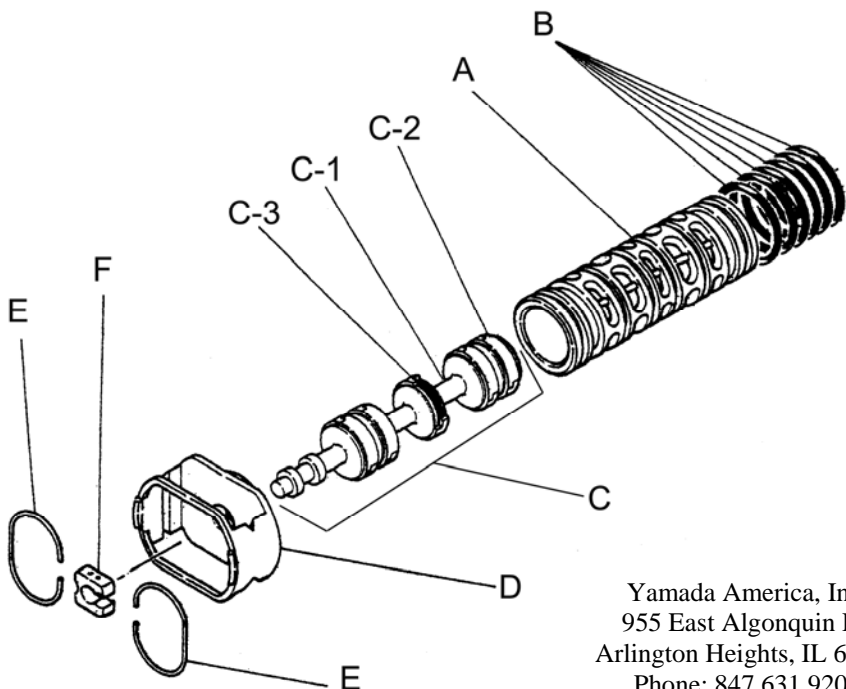

Yamada America, Inc.  
955 East Algonquin Rd  
Arlington Heights, IL 60005  
Phone: 847.631.9200  
www.yamadapump.com

Model: NDP-50BPT

Reference			
No.	Description	Q'ty	NDP-50BPT
1	Out Chamber	2	780148
2	In Manifold	2	772080
3	Out Manifold	2	780151
4	Center Manifold	2	771723
5	Body Assembly*	1	803112
7	Center Rod	1	711939
8	Center Disk	2	707822
9	Center Disk	2	780063
10	Diaphragm	2	770815
11	Valve Seat	4	772097
12	Ball	4	770693
14	Ball Valve	1	684322
15	Elbow	1	682523
19	Stand Body	2	711926
20	Cushion	4	771865
23	Bolt	16	683541
24	Plain Washer	24	631330
25	Spring Lock Washer	24	680257
26	Bolt	12	621213
27	Plain Washer	28	631331
28	Spring Lock Washer	20	680607
29	Nut	20	628014
33	Bolt	8	621179
35	Bolt	4	621149
36	Nut with Flange	4	683837
37	Bolt	8	684592
39	O-ring	4	643064
40	O-ring	4	643069
41T	O-ring	4	643015
46	Cap	4	683641
47	Protector A	8	771786
48	Protector B	8	771787
49	Protector C	8	771788
53	O-ring	4	643139

Body Assembly 803112				
Reference	No.	Description	Q'ty	NDP-50
	5-1	Air Chamber	2	711934
	5-2	Body	1	711936
	5-3	Throat Bearing	2	772689
	5-4	Spring	2	711937
	5-5	Valve Seat	2	771740
	5-6	Pilot Valve Assembly	2	832162
	5-8	O-ring	2	640020
	5-9	Packing	2	685444
	5-10	O-ring	2	640029
	5-11	Gasket	2	771742
	5-12	Flat Head Bolt	12	683812
	5-13	Valve Body Assembly *	1	802971
	5-14	Gasket	1	771712
	5-15	Bolt	6	684240
	5-18	Plain Washer	12	684987

802971 Valve Body Assembly

802971 Valve Body Assembly				
Reference	No.	Description	Q'ty	NDP-50
	5-13-1	Valve Body	1	711931
	5-13-2	Cap A	1	580999
	5-13-3	Cap B	1	581000
	5-13-5	Spring Stopper	1	771735
	5-13-6	Reset Button	1	712976
	5-13-8	Gasket	2	771738
	5-13-9	Bolt	8	685036
	5-13-12	C Spool Valve Assy *	1	803115
	5-13-13	O-ring	1	640005
	5-13-14	Cushion	4	684128