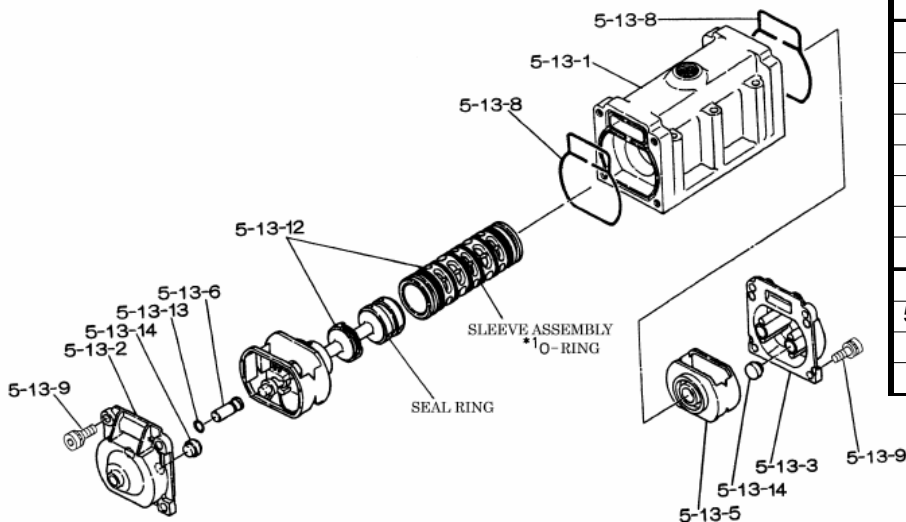

802971 Valve Body Assembly			
Reference No.	Description	Q'ty	Part No.
5-13-1	Valve Body	1	711931
5-13-2	Cap A	1	580999
5-13-3	Cap B	1	581000
5-13-5	Spring Stopper	1	771735
5-13-6	Reset Button	1	712976
5-13-8	Gasket	2	771738
5-13-9	Bolt	8	685036
5-13-12	C Spool Valve Assy.	1	803115
5-13-12 Seal	Seal Ring	15	771732
5-13-12 Sleeve	Sleeve Assembly	1	803675
5-13-13	O-ring	1	640005
5-13-14	Cushion	4	684128