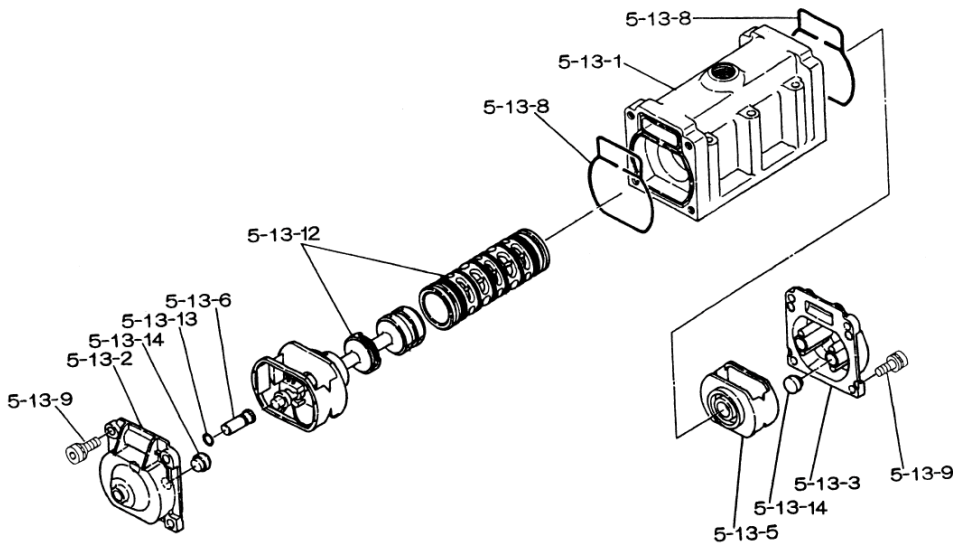

Yamada America, Inc.  
955 East Algonquin Rd  
Arlington Heights, IL 60005  
Phone: 847.631.9200  
www.yamadapump.com

Model: NDP-50BPT

Reference			
No.	Description	Q'ty	NDP-50BPT
1	Out Chamber	2	780148
2	In Manifold	2	772080
3	Out Manifold	2	780151
4	Center Manifold	2	771723
5	Body Assembly*	1	803112
7	Center Rod	1	711939
8	Center Disk	2	707822
9	Center Disk	2	780063
10	Diaphragm	2	770815
11	Valve Seat	4	772097
12	Ball	4	770693
14	Ball Valve	1	684322
15	Elbow	1	682523
19	Stand Body	2	711926
20	Cushion	4	771865
23	Bolt	16	683541
24	Plain Washer	24	631330
25	Spring Lock Washer	24	680257
26	Bolt	12	621213
27	Plain Washer	28	631331
28	Spring Lock Washer	20	680607
29	Nut	20	628014
33	Bolt	8	621179
35	Bolt	4	621149
36	Nut with Flange	4	683837
37	Bolt	8	684592
39	O-ring	4	643064
40	O-ring	4	643069
41T	O-ring	4	643015
46	Cap	4	683641
47	Protector A	8	771786
48	Protector B	8	771787
49	Protector C	8	771788
53	O-ring	4	643139

Body Assembly 803112				
Reference	No.	Description	Q'ty	NDP-50
	5-1	Air Chamber	2	711934
	5-2	Body	1	711936
	5-3	Throat Bearing	2	772689
	5-4	Spring	2	711937
	5-5	Valve Seat	2	771740
	5-6	Pilot Valve Assembly	2	832162
	5-8	O-ring	2	640020
	5-9	Packing	2	685444
	5-10	O-ring	2	640029
	5-11	Gasket	2	771742
	5-12	Flat Head Bolt	12	683812
	5-13	Valve Body Assembly *	1	802971
	5-14	Gasket	1	771712
	5-15	Bolt	6	684240
	5-18	Plain Washer	12	684987

802971 Valve Body Assembly

802971 Valve Body Assembly				
Reference	No.	Description	Q'ty	NDP-50
	5-13-1	Valve Body	1	711931
	5-13-2	Cap A	1	580999
	5-13-3	Cap B	1	581000
	5-13-5	Spring Stopper	1	771735
	5-13-6	Reset Button	1	712976
	5-13-8	Gasket	2	771738
	5-13-9	Bolt	8	685036
	5-13-12	C Spool Valve Assy *	1	803115
	5-13-13	O-ring	1	640005
	5-13-14	Cushion	4	684128