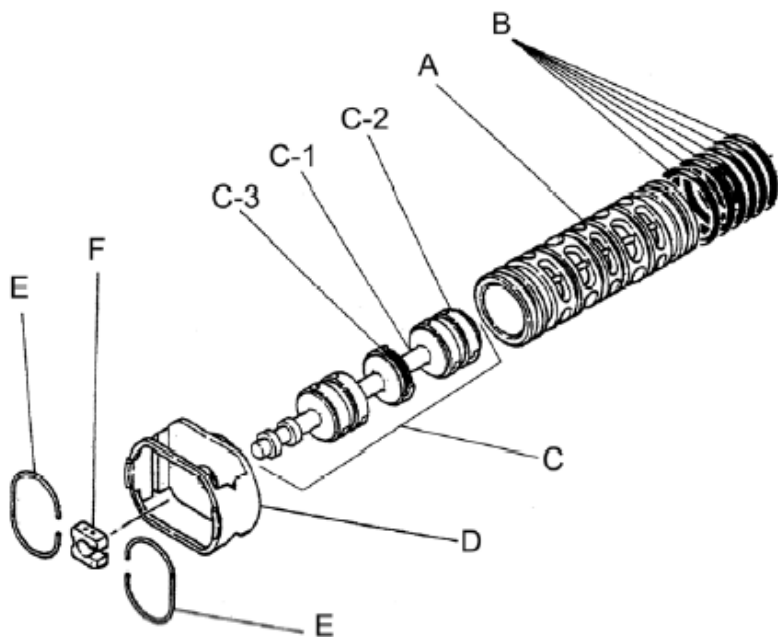

Repair Kits			
<b>K50-PT Liquid Side Kit includes the following:</b>			
10	Diaphragm	2	770815
12	Ball	4	770693
40	O-ring	4	643069
53	O-ring	4	643139
41T	O-ring	4	643015

K45-AM Air Side Kit includes the following:			
Reference No.	Description	Q'ty	Part No.
5-13-1	Valve Body	1	711931
5-13-2	Cap A	1	580999
5-13-3	Cap B	1	581000
5-13-5	Spring Stopper	1	771735
5-13-6	Reset Button	1	712976
5-13-8	Gasket	2	771738
5-13-9	Bolt	8	685036
5-13-12	C Spool Valve Assy.	1	803115
5-13-12 Seal	Seal Ring	15	771732
5-13-12 Sleeve	Sleeve Assembly	1	803675
5-13-13	O-ring	1	640005
5-13-14	Cushion	4	684128

Body Assembly 803112			
Reference No.	Description	Q'ty	Part No.
5-1	Air Chamber	2	711934
5-2	Body	1	711936
5-3	Throat Bearing	2	772689
5-4	Spring	2	711937
5-5	Valve Seat	2	771740
5-6	Pilot Valve Assembly	2	832162
5-8	O-ring	2	640020
5-9	Packing	2	685444
5-10	O-ring	2	640029
5-11	Gasket	2	771742
5-12	Flat Head Bolt	12	683812
5-13	Valve Body Assembly	1	802971
5-14	Gasket	1	771712
5-15	Bolt	6	684240
5-18	Plain Washer	12	684987

Yamada America, Inc.  
 955 East Algonquin Rd  
 Arlington Heights, IL 60005  
 Phone: 847.631.9200  
 Fax: 847.631.9273  
 www.yamadapump.com

802971 Valve Body Assembly			
Reference No.	Description	Q'ty	Part No.
5-13-1	Valve Body	1	711931
5-13-2	Cap A	1	580999
5-13-3	Cap B	1	581000
5-13-5	Spring Stopper	1	771735
5-13-6	Reset Button	1	712976
5-13-8	Gasket	2	771738
5-13-9	Bolt	8	685036
5-13-12	C Spool Valve Assy.	1	803115
5-13-12 Seal	Seal Ring	15	771732
5-13-12 Sleeve	Sleeve Assembly	1	803675
5-13-13	O-ring	1	640005
5-13-14	Cushion	4	684128