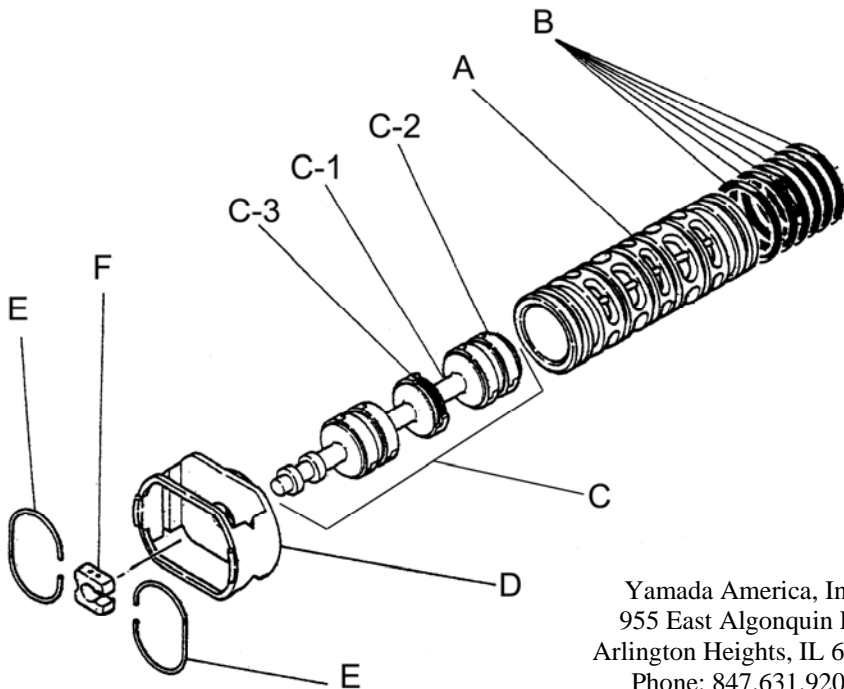

Yamada America, Inc.  
955 East Algonquin Rd  
Arlington Heights, IL 60005  
Phone: 847.631.9200  
www.yamadapump.com

Model: NDP-50BPS

Reference			
No.	Description	Q'ty	NDP-50BPS
1	Out Chamber	2	780148
2	In Manifold	2	772080
3	Out Manifold	2	780151
4	Center Manifold	2	771723
5	Body Assembly*	1	803112
7	Center Rod	1	711900
8	Center Disk	2	711904
9	Center Disk	2	771727
10	Diaphragm	2	771976
11	Valve Seat	4	772097
12	Ball	4	770633
14	Ball Valve	1	684322
15	Elbow	1	682523
19	Stand Body	2	711926
20	Cushion	4	771865
23	Bolt	16	683541
24	Plain Washer	24	631330
25	Spring Lock Washer	24	680257
26	Bolt	12	621213
27	Plain Washer	28	631331
28	Spring Lock Washer	20	680607
29	Nut	20	628014
33	Bolt	8	621179
35	Bolt	4	621149
36	Nut with Flange	4	683837
37	Bolt	8	684592
39	O-ring	4	684121
40	O-ring	4	684122
46	Cap	4	683641
47	Protector A	8	771786
48	Protector B	8	771787
49	Protector C	8	771788
51	Cushion	2	770582
53	O-ring	4	685448

Body Assembly 803112				
Reference	No.	Description	Q'ty	NDP-50
	5-1	Air Chamber	2	711934
	5-2	Body	1	711936
	5-3	Throat Bearing	2	772689
	5-4	Spring	2	711937
	5-5	Valve Seat	2	771740
	5-6	Pilot Valve Assembly	2	832162
	5-8	O-ring	2	640020
	5-9	Packing	2	685444
	5-10	O-ring	2	640029
	5-11	Gasket	2	771742
	5-12	Flat Head Bolt	12	683812
	5-13	Valve Body Assembly *	1	802971
	5-14	Gasket	1	771712
	5-15	Bolt	6	684240
	5-18	Plain Washer	12	684987

802971 Valve Body Assembly

Reference	No.	Description	Q'ty	NDP-50
	5-13-1	Valve Body	1	711931
	5-13-2	Cap A	1	580999
	5-13-3	Cap B	1	581000
	5-13-5	Spring Stopper	1	771735
	5-13-6	Reset Button	1	712976
	5-13-8	Gasket	2	771738
	5-13-9	Bolt	8	685036
	5-13-12	C Spool Valve Assy *	1	803115
	5-13-13	O-ring	1	640005
	5-13-14	Cushion	4	684128

803115 Air Valve Assembly (5-13-12)

Reference	No.	Description	Q'ty	NDP-50
	A	Sleeve	1	803675
	B	O-Ring	6	640037
	C	Spool Assembly	1	803114
	C-1	Spool	1	771733
	C-2	Seal Ring	15	771732
	C-3	O-Ring	5	640020
	D	Spring Retainer	1	771735
	E	C-Spring	2	711932
	F	Block	1	771734