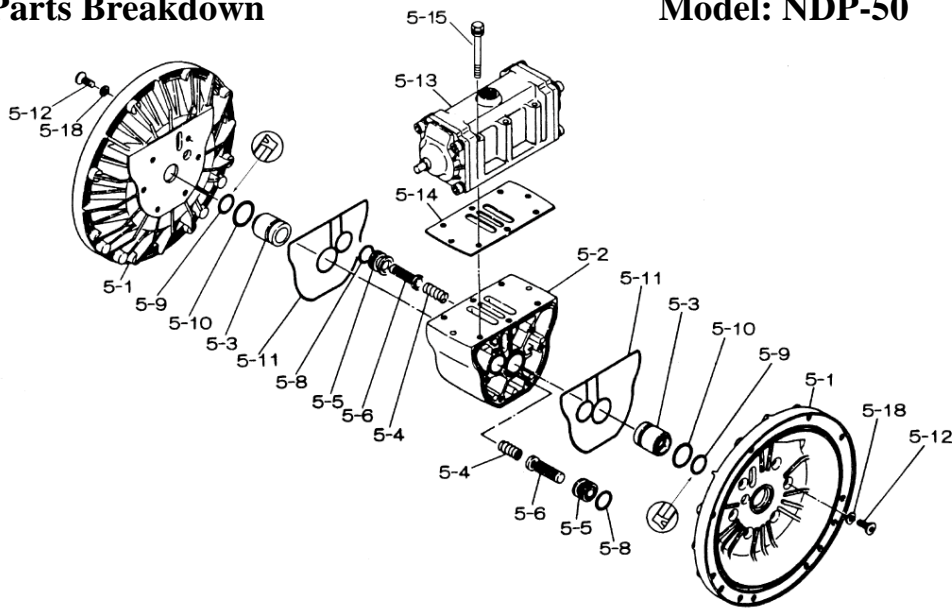

Yamada America, Inc.  
955 East Algonquin Rd  
Arlington Heights, IL 60005  
Phone: 847.631.9200  
www.yamadapump.com

Model: NDP-50BPS

Reference			
No.	Description	Q'ty	NDP-50BPS
1	Out Chamber	2	780148
2	In Manifold	2	772080
3	Out Manifold	2	780151
4	Center Manifold	2	771723
5	Body Assembly*	1	803112
7	Center Rod	1	711900
8	Center Disk	2	711904
9	Center Disk	2	771727
10	Diaphragm	2	771976
11	Valve Seat	4	772097
12	Ball	4	770633
14	Ball Valve	1	684322
15	Elbow	1	682523
19	Stand Body	2	711926
20	Cushion	4	771865
23	Bolt	16	683541
24	Plain Washer	24	631330
25	Spring Lock Washer	24	680257
26	Bolt	12	621213
27	Plain Washer	28	631331
28	Spring Lock Washer	20	680607
29	Nut	20	628014
33	Bolt	8	621179
35	Bolt	4	621149
36	Nut with Flange	4	683837
37	Bolt	8	684592
39	O-ring	4	684121
40	O-ring	4	684122
46	Cap	4	683641
47	Protector A	8	771786
48	Protector B	8	771787
49	Protector C	8	771788
51	Cushion	2	770582
53	O-ring	4	685448

Body Assembly 803112				
Reference	No.	Description	Q'ty	NDP-50
	5-1	Air Chamber	2	711934
	5-2	Body	1	711936
	5-3	Throat Bearing	2	772689
	5-4	Spring	2	711937
	5-5	Valve Seat	2	771740
	5-6	Pilot Valve Assembly	2	832162
	5-8	O-ring	2	640020
	5-9	Packing	2	685444
	5-10	O-ring	2	640029
	5-11	Gasket	2	771742
	5-12	Flat Head Bolt	12	683812
	5-13	Valve Body Assembly *	1	802971
	5-14	Gasket	1	771712
	5-15	Bolt	6	684240
	5-18	Plain Washer	12	684987

802971 Valve Body Assembly

Reference	No.	Description	Q'ty	NDP-50
	5-13-1	Valve Body	1	711931
	5-13-2	Cap A	1	580999
	5-13-3	Cap B	1	581000
	5-13-5	Spring Stopper	1	771735
	5-13-6	Reset Button	1	712976
	5-13-8	Gasket	2	771738
	5-13-9	Bolt	8	685036
	5-13-12	C Spool Valve Assy *	1	803115
	5-13-13	O-ring	1	640005
	5-13-14	Cushion	4	684128

803115 Air Valve Assembly (5-13-12)

Reference	No.	Description	Q'ty	NDP-50
	A	Sleeve	1	803675
	B	O-Ring	6	640037
	C	Spool Assembly	1	803114
	C-1	Spool	1	771733
	C-2	Seal Ring	15	771732
	C-3	O-Ring	5	640020
	D	Spring Retainer	1	771735
	E	C-Spring	2	711932
	F	Block	1	771734