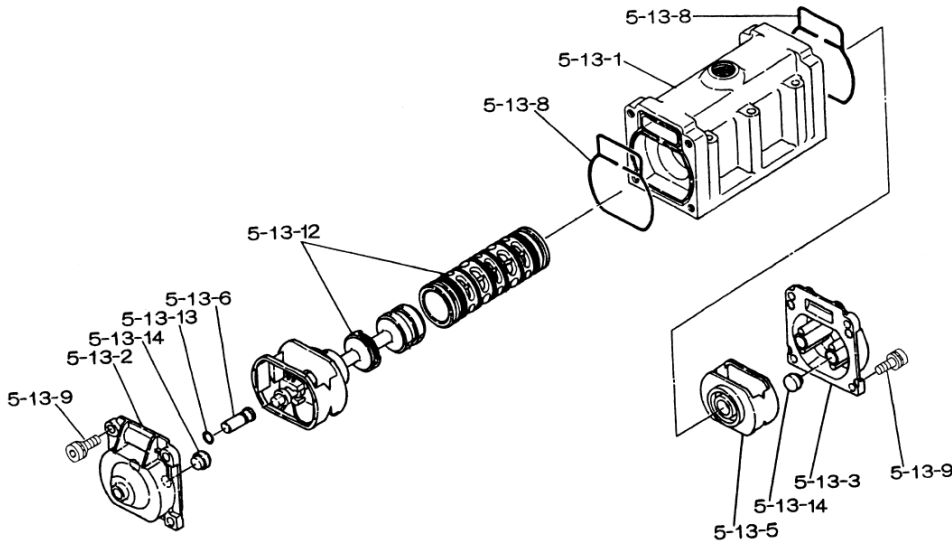

Yamada America, Inc.  
955 East Algonquin Rd  
Arlington Heights, IL 60005  
Phone: 847.631.9200  
www.yamadapump.com

Model: NDP-50BPS

Reference			
No.	Description	Q'ty	NDP-50BPS
1	Out Chamber	2	780148
2	In Manifold	2	772080
3	Out Manifold	2	780151
4	Center Manifold	2	771723
5	Body Assembly*	1	803112
7	Center Rod	1	711900
8	Center Disk	2	711904
9	Center Disk	2	771727
10	Diaphragm	2	771976
11	Valve Seat	4	772097
12	Ball	4	770633
14	Ball Valve	1	684322
15	Elbow	1	682523
19	Stand Body	2	711926
20	Cushion	4	771865
23	Bolt	16	683541
24	Plain Washer	24	631330
25	Spring Lock Washer	24	680257
26	Bolt	12	621213
27	Plain Washer	28	631331
28	Spring Lock Washer	20	680607
29	Nut	20	628014
33	Bolt	8	621179
35	Bolt	4	621149
36	Nut with Flange	4	683837
37	Bolt	8	684592
39	O-ring	4	684121
40	O-ring	4	684122
46	Cap	4	683641
47	Protector A	8	771786
48	Protector B	8	771787
49	Protector C	8	771788
51	Cushion	2	770582
53	O-ring	4	685448

Body Assembly 803112				
Reference	No.	Description	Q'ty	NDP-50
	5-1	Air Chamber	2	711934
	5-2	Body	1	711936
	5-3	Throat Bearing	2	772689
	5-4	Spring	2	711937
	5-5	Valve Seat	2	771740
	5-6	Pilot Valve Assembly	2	832162
	5-8	O-ring	2	640020
	5-9	Packing	2	685444
	5-10	O-ring	2	640029
	5-11	Gasket	2	771742
	5-12	Flat Head Bolt	12	683812
	5-13	Valve Body Assembly *	1	802971
	5-14	Gasket	1	771712
	5-15	Bolt	6	684240
	5-18	Plain Washer	12	684987

802971 Valve Body Assembly

Reference	No.	Description	Q'ty	NDP-50
	5-13-1	Valve Body	1	711931
	5-13-2	Cap A	1	580999
	5-13-3	Cap B	1	581000
	5-13-5	Spring Stopper	1	771735
	5-13-6	Reset Button	1	712976
	5-13-8	Gasket	2	771738
	5-13-9	Bolt	8	685036
	5-13-12	C Spool Valve Assy *	1	803115
	5-13-13	O-ring	1	640005
	5-13-14	Cushion	4	684128

803115 Air Valve Assembly (5-13-12)

Reference	No.	Description	Q'ty	NDP-50
	A	Sleeve	1	803675
	B	O-Ring	6	640037
	C	Spool Assembly	1	803114
	C-1	Spool	1	771733
	C-2	Seal Ring	15	771732
	C-3	O-Ring	5	640020
	D	Spring Retainer	1	771735
	E	C-Spring	2	711932
	F	Block	1	771734