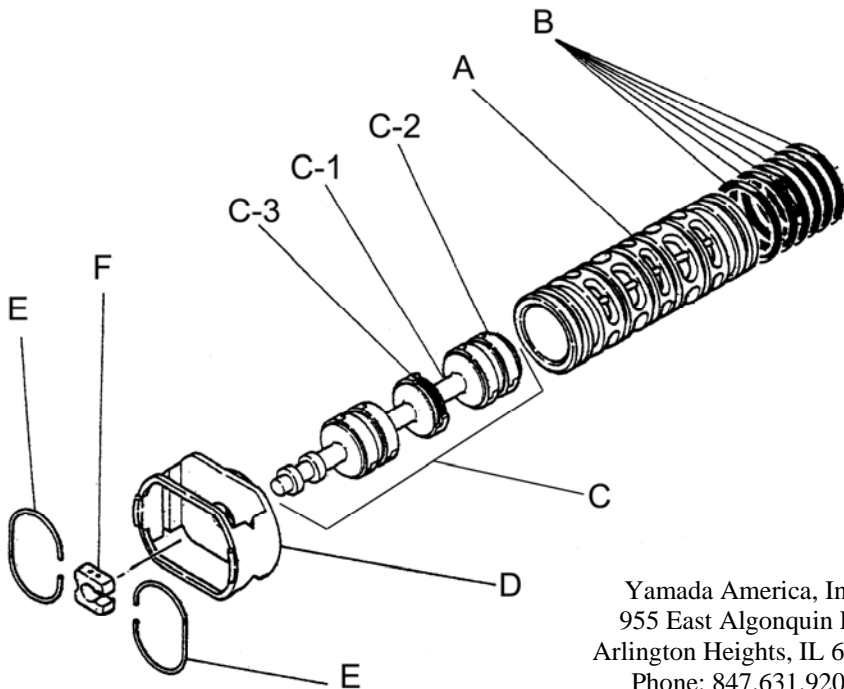

Yamada America, Inc.
955 East Algonquin Rd
Arlington Heights, IL 60005
Phone: 847.631.9200
www.yamadapump.com

Model: NDP-50BPE

Reference			
No.	Description	Q'ty	NDP-50BPE
1	Out Chamber	2	780148
2	In Manifold	2	772080
3	Out Manifold	2	780151
4	Center Manifold	2	771723
5	Body Assembly*	1	803112
7	Center Rod	1	711900
8	Center Disk	2	711904
9	Center Disk	2	771727
10	Diaphragm	2	771856
11	Valve Seat	4	772097
12	Ball	4	770633
14	Ball Valve	1	684322
15	Elbow	1	682523
19	Stand Body	2	711926
20	Cushion	4	771865
23	Bolt	16	683541
24	Plain Washer	24	631330
25	Spring Lock Washer	24	680257
26	Bolt	12	621213
27	Plain Washer	28	631331
28	Spring Lock Washer	20	680607
29	Nut	20	628014
33	Bolt	8	621179
35	Bolt	4	621149
36	Nut with Flange	4	683837
37	Bolt	8	684592
39	O-ring	4	684121
40	O-ring	4	684122
46	Cap	4	683641
47	Protector A	8	771786
48	Protector B	8	771787
49	Protector C	8	771788
51	Cushion	2	770582
53	O-ring	4	685448

Body Assembly 803112				
Reference	No.	Description	Q'ty	NDP-50
	5-1	Air Chamber	2	711934
	5-2	Body	1	711936
	5-3	Throat Bearing	2	772689
	5-4	Spring	2	711937
	5-5	Valve Seat	2	771740
	5-6	Pilot Valve Assembly	2	832162
	5-8	O-ring	2	640020
	5-9	Packing	2	685444
	5-10	O-ring	2	640029
	5-11	Gasket	2	771742
	5-12	Flat Head Bolt	12	683812
	5-13	Valve Body Assembly *	1	802971
	5-14	Gasket	1	771712
	5-15	Bolt	6	684240
	5-18	Plain Washer	12	684987

802971 Valve Body Assembly

Reference	No.	Description	Q'ty	NDP-50
	5-13-1	Valve Body	1	711931
	5-13-2	Cap A	1	580999
	5-13-3	Cap B	1	581000
	5-13-5	Spring Stopper	1	771735
	5-13-6	Reset Button	1	712976
	5-13-8	Gasket	2	771738
	5-13-9	Bolt	8	685036
	5-13-12	C Spool Valve Assy *	1	803115
	5-13-13	O-ring	1	640005
	5-13-14	Cushion	4	684128

803115 Air Valve Assembly (5-13-12)

Reference	No.	Description	Q'ty	NDP-50
	A	Sleeve	1	803675
	B	O-Ring	6	640037
	C	Spool Assembly	1	803114
	C-1	Spool	1	771733
	C-2	Seal Ring	15	771732
	C-3	O-Ring	5	640020
	D	Spring Retainer	1	771735
	E	C-Spring	2	711932
	F	Block	1	771734