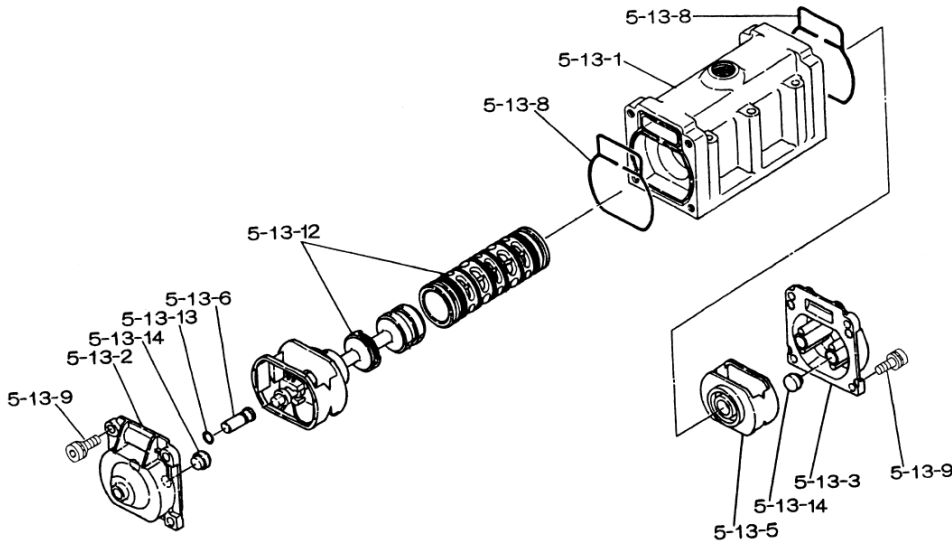

Yamada America, Inc.
955 East Algonquin Rd
Arlington Heights, IL 60005
Phone: 847.631.9200
www.yamadapump.com

Model: NDP-50BPE

Reference			
No.	Description	Q'ty	NDP-50BPE
1	Out Chamber	2	780148
2	In Manifold	2	772080
3	Out Manifold	2	780151
4	Center Manifold	2	771723
5	Body Assembly*	1	803112
7	Center Rod	1	711900
8	Center Disk	2	711904
9	Center Disk	2	771727
10	Diaphragm	2	771856
11	Valve Seat	4	772097
12	Ball	4	770633
14	Ball Valve	1	684322
15	Elbow	1	682523
19	Stand Body	2	711926
20	Cushion	4	771865
23	Bolt	16	683541
24	Plain Washer	24	631330
25	Spring Lock Washer	24	680257
26	Bolt	12	621213
27	Plain Washer	28	631331
28	Spring Lock Washer	20	680607
29	Nut	20	628014
33	Bolt	8	621179
35	Bolt	4	621149
36	Nut with Flange	4	683837
37	Bolt	8	684592
39	O-ring	4	684121
40	O-ring	4	684122
46	Cap	4	683641
47	Protector A	8	771786
48	Protector B	8	771787
49	Protector C	8	771788
51	Cushion	2	770582
53	O-ring	4	685448

Body Assembly 803112				
Reference	No.	Description	Q'ty	NDP-50
	5-1	Air Chamber	2	711934
	5-2	Body	1	711936
	5-3	Throat Bearing	2	772689
	5-4	Spring	2	711937
	5-5	Valve Seat	2	771740
	5-6	Pilot Valve Assembly	2	832162
	5-8	O-ring	2	640020
	5-9	Packing	2	685444
	5-10	O-ring	2	640029
	5-11	Gasket	2	771742
	5-12	Flat Head Bolt	12	683812
	5-13	Valve Body Assembly *	1	802971
	5-14	Gasket	1	771712
	5-15	Bolt	6	684240
	5-18	Plain Washer	12	684987

802971 Valve Body Assembly

Reference	No.	Description	Q'ty	NDP-50
	5-13-1	Valve Body	1	711931
	5-13-2	Cap A	1	580999
	5-13-3	Cap B	1	581000
	5-13-5	Spring Stopper	1	771735
	5-13-6	Reset Button	1	712976
	5-13-8	Gasket	2	771738
	5-13-9	Bolt	8	685036
	5-13-12	C Spool Valve Assy *	1	803115
	5-13-13	O-ring	1	640005
	5-13-14	Cushion	4	684128

803115 Air Valve Assembly (5-13-12)

Reference	No.	Description	Q'ty	NDP-50
	A	Sleeve	1	803675
	B	O-Ring	6	640037
	C	Spool Assembly	1	803114
	C-1	Spool	1	771733
	C-2	Seal Ring	15	771732
	C-3	O-Ring	5	640020
	D	Spring Retainer	1	771735
	E	C-Spring	2	711932
	F	Block	1	771734