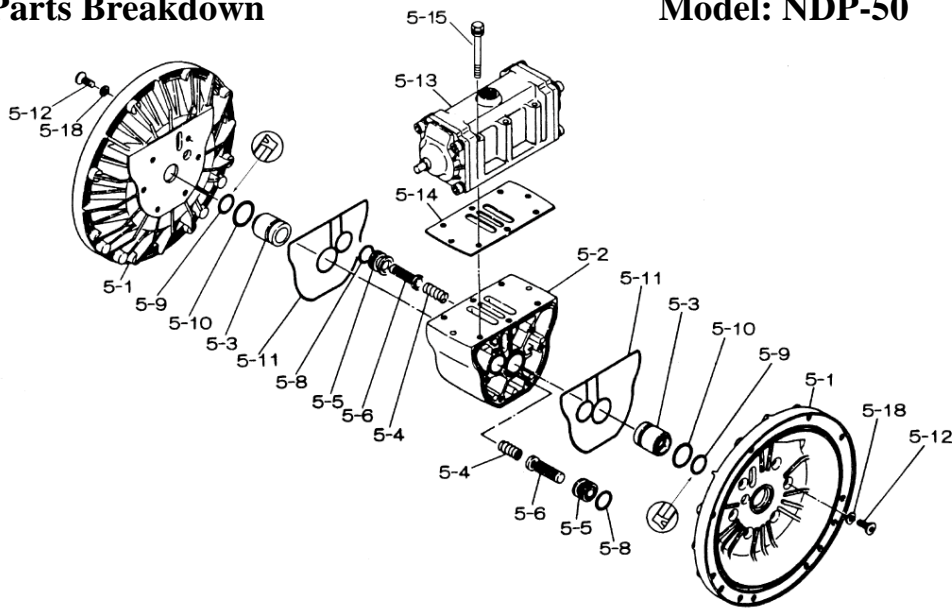

Yamada America, Inc.
955 East Algonquin Rd
Arlington Heights, IL 60005
Phone: 847.631.9200
www.yamadapump.com

Model: NDP-50BPE

Reference			
No.	Description	Q'ty	NDP-50BPE
1	Out Chamber	2	780148
2	In Manifold	2	772080
3	Out Manifold	2	780151
4	Center Manifold	2	771723
5	Body Assembly*	1	803112
7	Center Rod	1	711900
8	Center Disk	2	711904
9	Center Disk	2	771727
10	Diaphragm	2	771856
11	Valve Seat	4	772097
12	Ball	4	770633
14	Ball Valve	1	684322
15	Elbow	1	682523
19	Stand Body	2	711926
20	Cushion	4	771865
23	Bolt	16	683541
24	Plain Washer	24	631330
25	Spring Lock Washer	24	680257
26	Bolt	12	621213
27	Plain Washer	28	631331
28	Spring Lock Washer	20	680607
29	Nut	20	628014
33	Bolt	8	621179
35	Bolt	4	621149
36	Nut with Flange	4	683837
37	Bolt	8	684592
39	O-ring	4	684121
40	O-ring	4	684122
46	Cap	4	683641
47	Protector A	8	771786
48	Protector B	8	771787
49	Protector C	8	771788
51	Cushion	2	770582
53	O-ring	4	685448

Body Assembly 803112				
Reference	No.	Description	Q'ty	NDP-50
	5-1	Air Chamber	2	711934
	5-2	Body	1	711936
	5-3	Throat Bearing	2	772689
	5-4	Spring	2	711937
	5-5	Valve Seat	2	771740
	5-6	Pilot Valve Assembly	2	832162
	5-8	O-ring	2	640020
	5-9	Packing	2	685444
	5-10	O-ring	2	640029
	5-11	Gasket	2	771742
	5-12	Flat Head Bolt	12	683812
	5-13	Valve Body Assembly *	1	802971
	5-14	Gasket	1	771712
	5-15	Bolt	6	684240
	5-18	Plain Washer	12	684987

802971 Valve Body Assembly

Reference	No.	Description	Q'ty	NDP-50
	5-13-1	Valve Body	1	711931
	5-13-2	Cap A	1	580999
	5-13-3	Cap B	1	581000
	5-13-5	Spring Stopper	1	771735
	5-13-6	Reset Button	1	712976
	5-13-8	Gasket	2	771738
	5-13-9	Bolt	8	685036
	5-13-12	C Spool Valve Assy *	1	803115
	5-13-13	O-ring	1	640005
	5-13-14	Cushion	4	684128

803115 Air Valve Assembly (5-13-12)

Reference	No.	Description	Q'ty	NDP-50
	A	Sleeve	1	803675
	B	O-Ring	6	640037
	C	Spool Assembly	1	803114
	C-1	Spool	1	771733
	C-2	Seal Ring	15	771732
	C-3	O-Ring	5	640020
	D	Spring Retainer	1	771735
	E	C-Spring	2	711932
	F	Block	1	771734