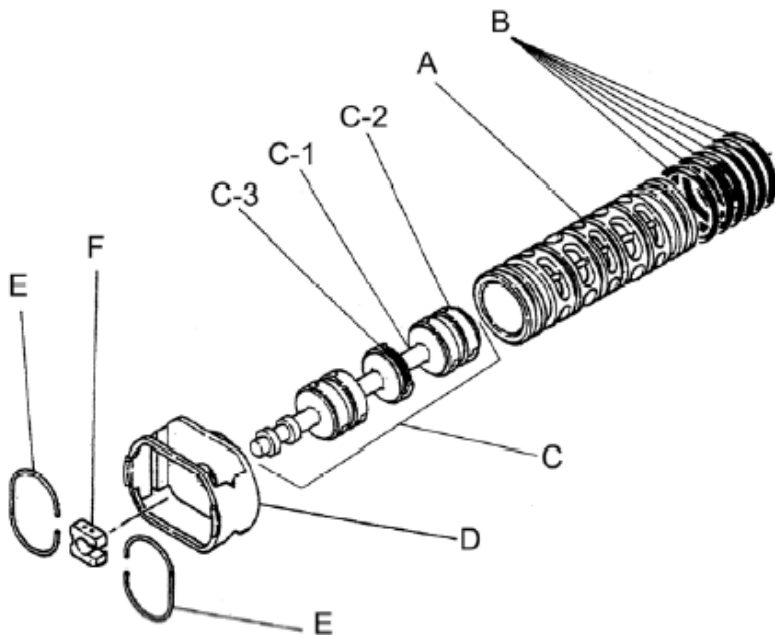

**Repair Kits**

**K50-PC Liquid Side Kit includes the following:**

10	Diaphragm	2	771855
12	Ball	4	770627
53	O-ring	4	640139
40	O-ring	4	640069

**K45-AM Air Side Kit includes the following:**

5-3	Throat Bearing	2	772689
5-4	Spring	2	711937
5-5	Valve Seat	2	771740
5-6	Pilot Valve Assembly	2	832162
5-8	O-ring	7	640020
5-9	Packing	2	685444
5-10	O-ring	2	640029
5-11	Gasket	2	771742
5-14	Gasket	1	771712
5-13-8	Gasket	2	771738
5-13-12 Seal	Seal Ring	15	771732
5-13-12 Sleeve	Sleeve Assembly	1	803675

**Body Assembly 803112**

Reference No.	Description	Q'ty	Part No.
5-1	Air Chamber	2	711934
5-2	Body	1	711936
5-3	Throat Bearing	2	772689
5-4	Spring	2	711937
5-5	Valve Seat	2	771740
5-6	Pilot Valve Assembly	2	832162
5-8	O-ring	2	640020
5-9	Packing	2	685444
5-10	O-ring	2	640029
5-11	Gasket	2	771742
5-12	Flat Head Bolt	12	683812
5-13	Valve Body Assembly	1	802971
5-14	Gasket	1	771712
5-15	Bolt	6	684240
5-18	Plain Washer	12	684987

Yamada America, Inc.  
 955 East Algonquin Rd  
 Arlington Heights, IL 60005  
 Phone: 847.631.9200  
 Fax: 847.631.9273  
 www.yamadapump.com

802971 Valve Body Assembly			
Reference			
No.	Description	Q'ty	Part No.
5-13-1	Valve Body	1	711931
5-13-2	Cap A	1	580999
5-13-3	Cap B	1	581000
5-13-5	Spring Stopper	1	771735
5-13-6	Reset Button	1	712976
5-13-8	Gasket	2	771738
5-13-9	Bolt	8	685036
5-13-12	C Spool Valve Assy.	1	803115
5-13-12 Seal	Seal Ring	15	771732
5-13-12 Sleeve	Sleeve Assembly	1	803675
5-13-13	O-ring	1	640005
5-13-14	Cushion	4	684128