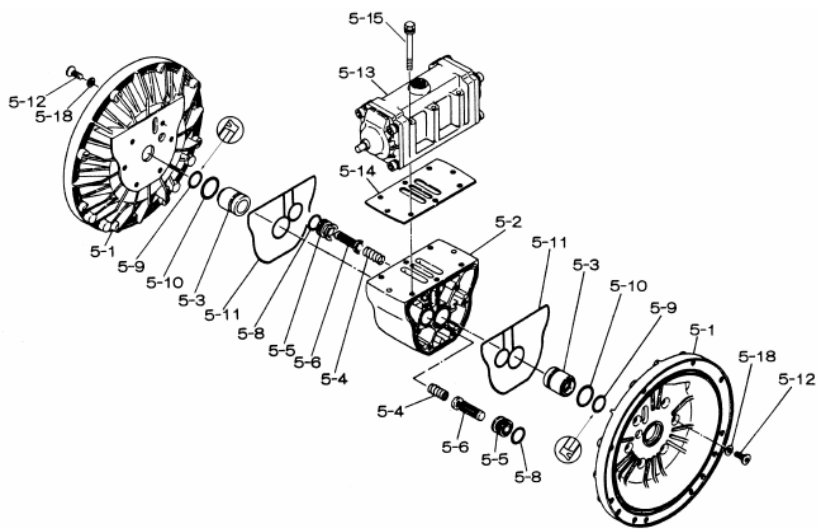

Yamada America, Inc.  
955 East Algonquin Rd  
Arlington Heights, IL 60005  
Phone: 847.631.9200  
Fax: 847.631.9273  
www.yamadapump.com

Model: NDP-50BPC  
Part # 852427

Reference No.	Description	Q'ty	Part No.
1	Out Chamber	2	780148
2	In Manifold	2	780245
3	Out Manifold	2	780151
4	Center Manifold	2	780249
5	Body Assembly	1	803112
7	Center Rod	1	711900
8	Center Disk	2	711904
9	Center Disk	2	771727
10	Diaphragm	2	771855
11	Valve Seat	4	772097
12	Ball	4	770627
14	Ball Valve	1	684322
15	Elbow	1	682523
19	Stand Body	2	711926
20	Cushion	4	771865
23	Bolt	16	686156
24	Plain Washer	24	631330
25	Spring Lock Washer	24	680257
26	Bolt	12	621213
27	Plain Washer	28	631331
28	Spring Lock Washer	20	680607
29	Nut	20	628014
33	Bolt	8	621179
35	Bolt	4	621149
36	Nut with Flange	4	683837
37	Bolt	8	684592
39	O-ring	4	640064
40	O-ring	4	640069
46	Cap	4	683641
47	Protector A	8	771786
48	Protector B	8	771787
49	Protector C	8	771788
51	Cushion	2	770582
53	O-ring	4	640139

**Repair Kits**

**K50-PC Liquid Side Kit includes the following:**

10	Diaphragm	2	771855
12	Ball	4	770627
53	O-ring	4	640139
40	O-ring	4	640069

**K45-AM Air Side Kit includes the following:**

5-3	Throat Bearing	2	772689
5-4	Spring	2	711937
5-5	Valve Seat	2	771740
5-6	Pilot Valve Assembly	2	832162
5-8	O-ring	7	640020
5-9	Packing	2	685444
5-10	O-ring	2	640029
5-11	Gasket	2	771742
5-14	Gasket	1	771712
5-13-8	Gasket	2	771738
5-13-12 Seal	Seal Ring	15	771732
5-13-12 Sleeve	Sleeve Assembly	1	803675

**Body Assembly 803112**

Reference No.	Description	Q'ty	Part No.
5-1	Air Chamber	2	711934
5-2	Body	1	711936
5-3	Throat Bearing	2	772689
5-4	Spring	2	711937
5-5	Valve Seat	2	771740
5-6	Pilot Valve Assembly	2	832162
5-8	O-ring	2	640020
5-9	Packing	2	685444
5-10	O-ring	2	640029
5-11	Gasket	2	771742
5-12	Flat Head Bolt	12	683812
5-13	Valve Body Assembly	1	802971
5-14	Gasket	1	771712
5-15	Bolt	6	684240
5-18	Plain Washer	12	684987