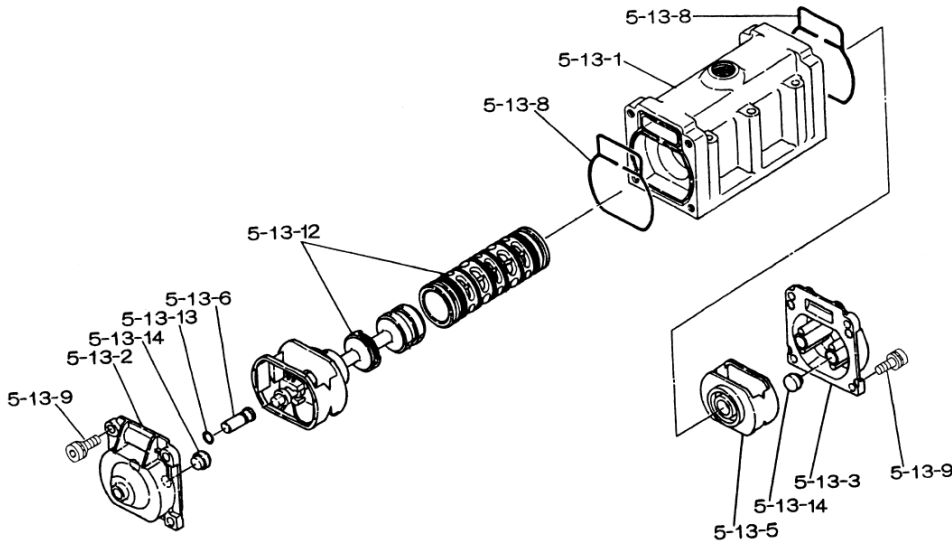

Yamada America, Inc.
955 East Algonquin Rd
Arlington Heights, IL 60005
Phone: 847.631.9200
www.yamadapump.com

Model: NDP-50BFT

Reference			
No.	Description	Q'ty	NDP-50BFT
1	Out Chamber	2	713157
2	In Manifold	1	713169
3	Out Manifold	1	713166
5	Body Assembly*	1	803112
7	Center Rod	1	711939
8	Center Disk	2	707822
9	Center Disk	2	707823
10	Diaphragm	2	770815
11	Valve Seat	4	711909
12	Ball	4	770693
14	Ball Valve	1	684322
15	Elbow	1	682523
19	Pump Base	2	711928
20	Cushion	4	771402
21	Nut	2	706128
22	Coned Disk Spring	2	682740
23	Bolt	16	611181
24	Plain Washer	24	631014
25	Spring Lock Washer	20	631421
26	Bolt	12	611203
27	Plain Washer	24	631015
28	Spring Lock Washer	12	631422
29	Nut	12	627014
33	Bolt	4	611175
34	Nut	4	627013
35	Bolt	4	611149
36	Nut with Flange	4	682276
40	O-ring	4	643069
41T	O-ring	4	643015
53T	O-ring	4	643139

Body Assembly 803112				
Reference	No.	Description	Q'ty	NDP-50
	5-1	Air Chamber	2	711934
	5-2	Body	1	711936
	5-3	Throat Bearing	2	772689
	5-4	Spring	2	711937
	5-5	Valve Seat	2	771740
	5-6	Pilot Valve Assembly	2	832162
	5-8	O-ring	2	640020
	5-9	Packing	2	685444
	5-10	O-ring	2	640029
	5-11	Gasket	2	771742
	5-12	Flat Head Bolt	12	683812
	5-13	Valve Body Assembly *	1	802971
	5-14	Gasket	1	771712
	5-15	Bolt	6	684240
	5-18	Plain Washer	12	684987

802971 Valve Body Assembly

Reference	No.	Description	Q'ty	NDP-50
	5-13-1	Valve Body	1	711931
	5-13-2	Cap A	1	580999
	5-13-3	Cap B	1	581000
	5-13-5	Spring Stopper	1	771735
	5-13-6	Reset Button	1	712976
	5-13-8	Gasket	2	771738
	5-13-9	Bolt	8	685036
	5-13-12	C Spool Valve Assy *	1	803115
	5-13-13	O-ring	1	640005
	5-13-14	Cushion	4	684128

803115 Air Valve Assembly (5-13-12)

Reference	No.	Description	Q'ty	NDP-50
	A	Sleeve	1	803675
	B	O-Ring	6	640037
	C	Spool Assembly	1	803114
	C-1	Spool	1	771733
	C-2	Seal Ring	15	771732
	C-3	O-Ring	5	640020
	D	Spring Retainer	1	771735
	E	C-Spring	2	711932
	F	Block	1	771734