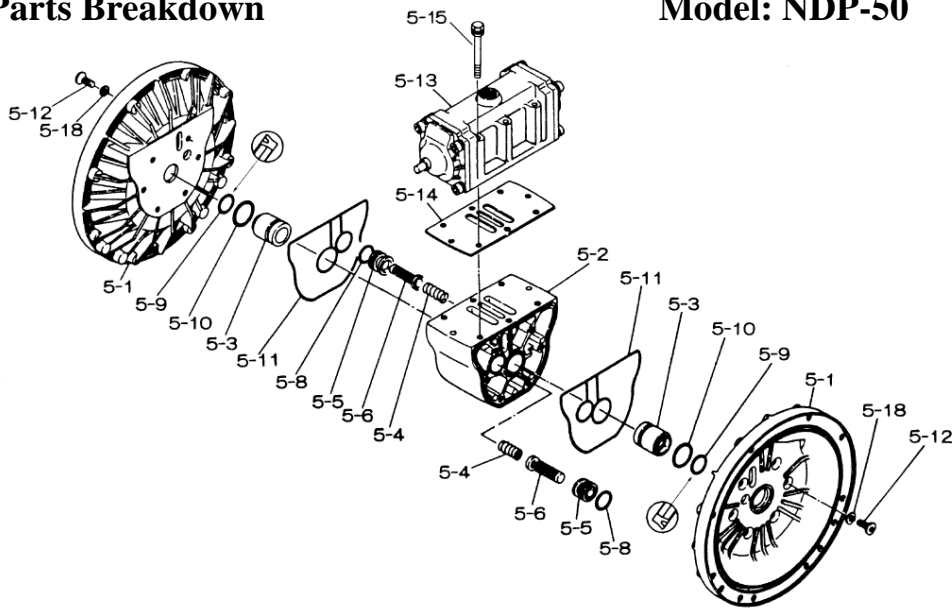

Yamada America, Inc.
955 East Algonquin Rd
Arlington Heights, IL 60005
Phone: 847.631.9200
www.yamadapump.com

Model: NDP-50BFT

Reference			
No.	Description	Q'ty	NDP-50BFT
1	Out Chamber	2	713157
2	In Manifold	1	713169
3	Out Manifold	1	713166
5	Body Assembly*	1	803112
7	Center Rod	1	711939
8	Center Disk	2	707822
9	Center Disk	2	707823
10	Diaphragm	2	770815
11	Valve Seat	4	711909
12	Ball	4	770693
14	Ball Valve	1	684322
15	Elbow	1	682523
19	Pump Base	2	711928
20	Cushion	4	771402
21	Nut	2	706128
22	Coned Disk Spring	2	682740
23	Bolt	16	611181
24	Plain Washer	24	631014
25	Spring Lock Washer	20	631421
26	Bolt	12	611203
27	Plain Washer	24	631015
28	Spring Lock Washer	12	631422
29	Nut	12	627014
33	Bolt	4	611175
34	Nut	4	627013
35	Bolt	4	611149
36	Nut with Flange	4	682276
40	O-ring	4	643069
41T	O-ring	4	643015
53T	O-ring	4	643139

Body Assembly 803112				
Reference	No.	Description	Q'ty	NDP-50
	5-1	Air Chamber	2	711934
	5-2	Body	1	711936
	5-3	Throat Bearing	2	772689
	5-4	Spring	2	711937
	5-5	Valve Seat	2	771740
	5-6	Pilot Valve Assembly	2	832162
	5-8	O-ring	2	640020
	5-9	Packing	2	685444
	5-10	O-ring	2	640029
	5-11	Gasket	2	771742
	5-12	Flat Head Bolt	12	683812
	5-13	Valve Body Assembly *	1	802971
	5-14	Gasket	1	771712
	5-15	Bolt	6	684240
	5-18	Plain Washer	12	684987

802971 Valve Body Assembly

Reference	No.	Description	Q'ty	NDP-50
	5-13-1	Valve Body	1	711931
	5-13-2	Cap A	1	580999
	5-13-3	Cap B	1	581000
	5-13-5	Spring Stopper	1	771735
	5-13-6	Reset Button	1	712976
	5-13-8	Gasket	2	771738
	5-13-9	Bolt	8	685036
	5-13-12	C Spool Valve Assy *	1	803115
	5-13-13	O-ring	1	640005
	5-13-14	Cushion	4	684128

803115 Air Valve Assembly (5-13-12)

Reference	No.	Description	Q'ty	NDP-50
	A	Sleeve	1	803675
	B	O-Ring	6	640037
	C	Spool Assembly	1	803114
	C-1	Spool	1	771733
	C-2	Seal Ring	15	771732
	C-3	O-Ring	5	640020
	D	Spring Retainer	1	771735
	E	C-Spring	2	711932
	F	Block	1	771734