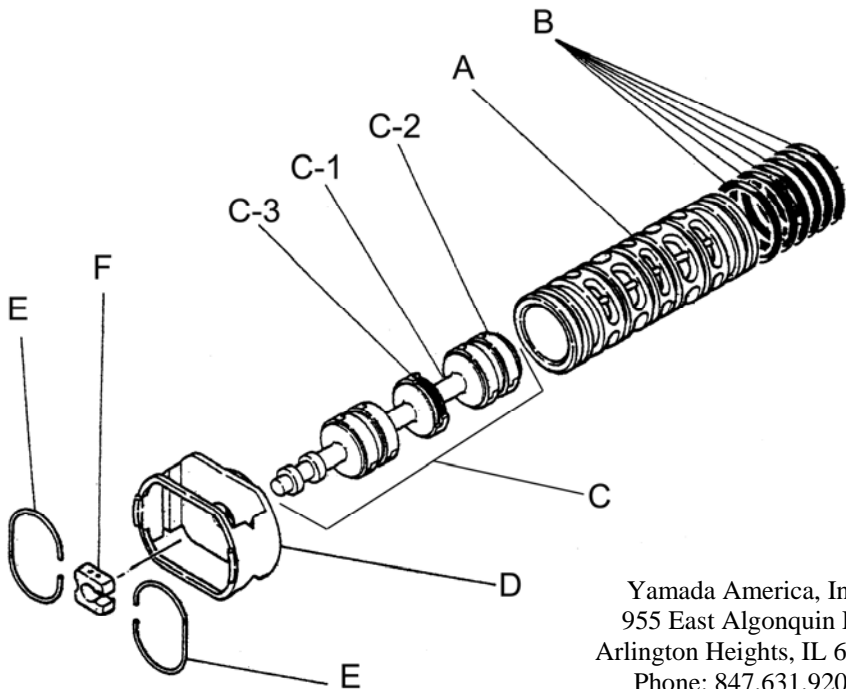

Yamada America, Inc.
955 East Algonquin Rd
Arlington Heights, IL 60005
Phone: 847.631.9200
www.yamadapump.com

Model: NDP-50BFT

Reference			
No.	Description	Q'ty	NDP-50BFT
1	Out Chamber	2	713157
2	In Manifold	1	713169
3	Out Manifold	1	713166
5	Body Assembly*	1	803112
7	Center Rod	1	711939
8	Center Disk	2	707822
9	Center Disk	2	707823
10	Diaphragm	2	770815
11	Valve Seat	4	711909
12	Ball	4	770693
14	Ball Valve	1	684322
15	Elbow	1	682523
19	Pump Base	2	711928
20	Cushion	4	771402
21	Nut	2	706128
22	Coned Disk Spring	2	682740
23	Bolt	16	611181
24	Plain Washer	24	631014
25	Spring Lock Washer	20	631421
26	Bolt	12	611203
27	Plain Washer	24	631015
28	Spring Lock Washer	12	631422
29	Nut	12	627014
33	Bolt	4	611175
34	Nut	4	627013
35	Bolt	4	611149
36	Nut with Flange	4	682276
40	O-ring	4	643069
41T	O-ring	4	643015
53T	O-ring	4	643139

Body Assembly 803112				
Reference	No.	Description	Q'ty	NDP-50
	5-1	Air Chamber	2	711934
	5-2	Body	1	711936
	5-3	Throat Bearing	2	772689
	5-4	Spring	2	711937
	5-5	Valve Seat	2	771740
	5-6	Pilot Valve Assembly	2	832162
	5-8	O-ring	2	640020
	5-9	Packing	2	685444
	5-10	O-ring	2	640029
	5-11	Gasket	2	771742
	5-12	Flat Head Bolt	12	683812
	5-13	Valve Body Assembly *	1	802971
	5-14	Gasket	1	771712
	5-15	Bolt	6	684240
	5-18	Plain Washer	12	684987

802971 Valve Body Assembly

Reference	No.	Description	Q'ty	NDP-50
	5-13-1	Valve Body	1	711931
	5-13-2	Cap A	1	580999
	5-13-3	Cap B	1	581000
	5-13-5	Spring Stopper	1	771735
	5-13-6	Reset Button	1	712976
	5-13-8	Gasket	2	771738
	5-13-9	Bolt	8	685036
	5-13-12	C Spool Valve Assy *	1	803115
	5-13-13	O-ring	1	640005
	5-13-14	Cushion	4	684128

803115 Air Valve Assembly (5-13-12)

Reference	No.	Description	Q'ty	NDP-50
	A	Sleeve	1	803675
	B	O-Ring	6	640037
	C	Spool Assembly	1	803114
	C-1	Spool	1	771733
	C-2	Seal Ring	15	771732
	C-3	O-Ring	5	640020
	D	Spring Retainer	1	771735
	E	C-Spring	2	711932
	F	Block	1	771734