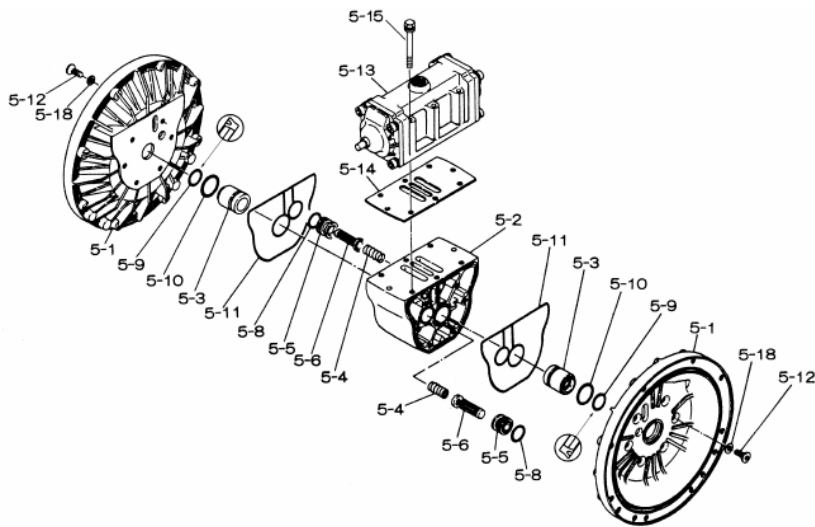

Yamada America, Inc.
955 East Algonquin Rd
Arlington Heights, IL 60005
Phone: 847.631.9200
Fax: 847.631.9273
www.yamadapump.com

Model: NDP-50BFS
Part # 852843

Reference No.	Description	Q'ty	Part No.
1	Out Chamber	2	713157
2	In Manifold	1	713169
3	Out Manifold	1	713166
5	Body Assembly	1	803112
7	Center Rod	1	711900
8	Center Disk	2	711904
9	Center Disk	2	713370
10	Diaphragm	2	771976
11	Valve Seat	4	772004
12	Ball	4	770633
14	Ball Valve	1	684322
15	Elbow	1	682523
19	Pump Base	2	711928
20	Cushion	4	771402
21	Nut	2	683408
22	Coned Disk Spring	2	682740
23	Bolt	16	686160
23a	Wave Spring Washer	16	631917
24	Plain Washer	4	631014
25	Wave Spring Washer	4	631917
26	Bolt	12	611202
27	Plain Washer	12	631015
28	Spring Lock Washer	12	631918
29	Nut	12	627014
33	Bolt	4	611175
34	Nut	4	627013
35	Bolt	4	611149
36	Nut with Flange	4	682276
40	O-ring	4	640069
51	Cushion	2	770582

Repair Kits			
K50-MS Liquid Side Kit includes the following:			
10	Diaphragm	2	771976
11	Valve Seat	4	772004
40	O-ring	4	684122
12	Ball	4	770633
K45-AM Air Side Kit includes the following:			
5-3	Throat Bearing	2	772689
5-4	Spring	2	711937
5-5	Valve Seat	2	771740
5-6	Pilot Valve Assembly	2	832162
5-8	O-ring	7	640020
5-9	Packing	2	685444
5-10	O-ring	2	640029
5-11	Gasket	2	771742
5-14	Gasket	1	771712
5-13-8	Gasket	2	771738
5-13-12 Seal	Seal Ring	15	771732
5-13-12 Sleeve	Sleeve Assembly	1	803675

Body Assembly 803112			
Reference No.	Description	Q'ty	Part No.
5-1	Air Chamber	2	711934
5-2	Body	1	711936
5-3	Throat Bearing	2	772689
5-4	Spring	2	711937
5-5	Valve Seat	2	771740
5-6	Pilot Valve Assembly	2	832162
5-8	O-ring	2	640020
5-9	Packing	2	685444
5-10	O-ring	2	640029
5-11	Gasket	2	771742
5-12	Flat Head Bolt	12	683812
5-13	Valve Body Assembly	1	802971
5-14	Gasket	1	771712
5-15	Bolt	6	684240
5-18	Plain Washer	12	684987