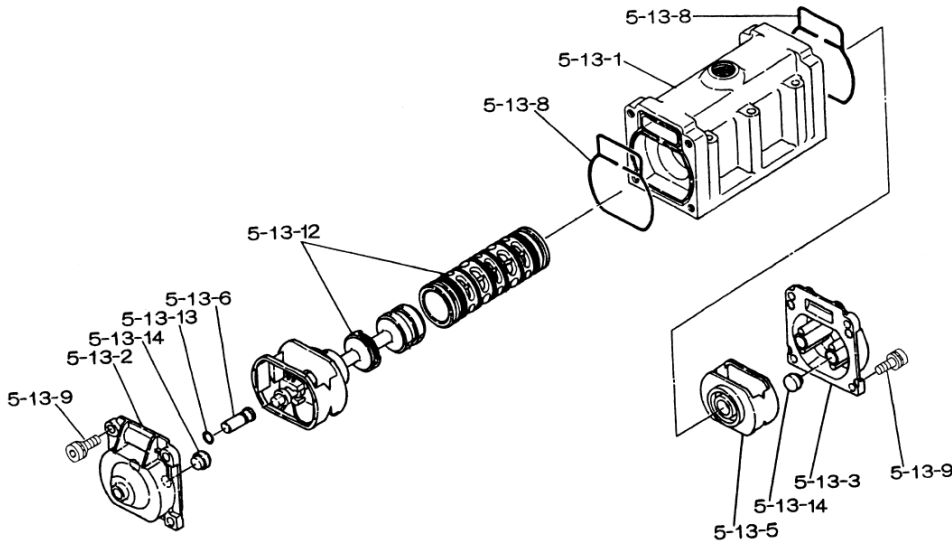

Yamada America, Inc.  
955 East Algonquin Rd  
Arlington Heights, IL 60005  
Phone: 847.631.9200  
www.yamadapump.com

Model: NDP-50BFS

Reference			
No.	Description	Q'ty	NDP-50BFS
1	Out Chamber	2	713157
2	In Manifold	1	713169
3	Out Manifold	1	713166
5	Body Assembly*	1	803112
7	Center Rod	1	711900
8	Center Disk	2	711904
9	Center Disk	2	711905
10	Diaphragm	2	771976
11	Valve Seat	4	772004
12	Ball	4	770633
14	Ball Valve	1	684322
15	Elbow	1	682523
19	Pump Base	2	711928
20	Cushion	4	771402
21	Nut	2	683408
22	Coned Disk Spring	2	682740
23	Bolt	16	611181
24	Plain Washer	24	631014
25	Spring Lock Washer	20	631421
26	Bolt	12	611203
27	Plain Washer	24	631015
28	Spring Lock Washer	12	631422
29	Nut	12	627014
33	Bolt	4	611175
34	Nut	4	627013
35	Bolt	4	611149
36	Nut with Flange	4	682276
40	O-ring	4	684122

Body Assembly 803112				
Reference	No.	Description	Q'ty	NDP-50
	5-1	Air Chamber	2	711934
	5-2	Body	1	711936
	5-3	Throat Bearing	2	772689
	5-4	Spring	2	711937
	5-5	Valve Seat	2	771740
	5-6	Pilot Valve Assembly	2	832162
	5-8	O-ring	2	640020
	5-9	Packing	2	685444
	5-10	O-ring	2	640029
	5-11	Gasket	2	771742
	5-12	Flat Head Bolt	12	683812
	5-13	Valve Body Assembly *	1	802971
	5-14	Gasket	1	771712
	5-15	Bolt	6	684240
	5-18	Plain Washer	12	684987

802971 Valve Body Assembly

Reference	No.	Description	Q'ty	NDP-50
	5-13-1	Valve Body	1	711931
	5-13-2	Cap A	1	580999
	5-13-3	Cap B	1	581000
	5-13-5	Spring Stopper	1	771735
	5-13-6	Reset Button	1	712976
	5-13-8	Gasket	2	771738
	5-13-9	Bolt	8	685036
	5-13-12	C Spool Valve Assy *	1	803115
	5-13-13	O-ring	1	640005
	5-13-14	Cushion	4	684128

803115 Air Valve Assembly (5-13-12)

Reference	No.	Description	Q'ty	NDP-50
	A	Sleeve	1	803675
	B	O-Ring	6	640037
	C	Spool Assembly	1	803114
	C-1	Spool	1	771733
	C-2	Seal Ring	15	771732
	C-3	O-Ring	5	640020
	D	Spring Retainer	1	771735
	E	C-Spring	2	711932
	F	Block	1	771734