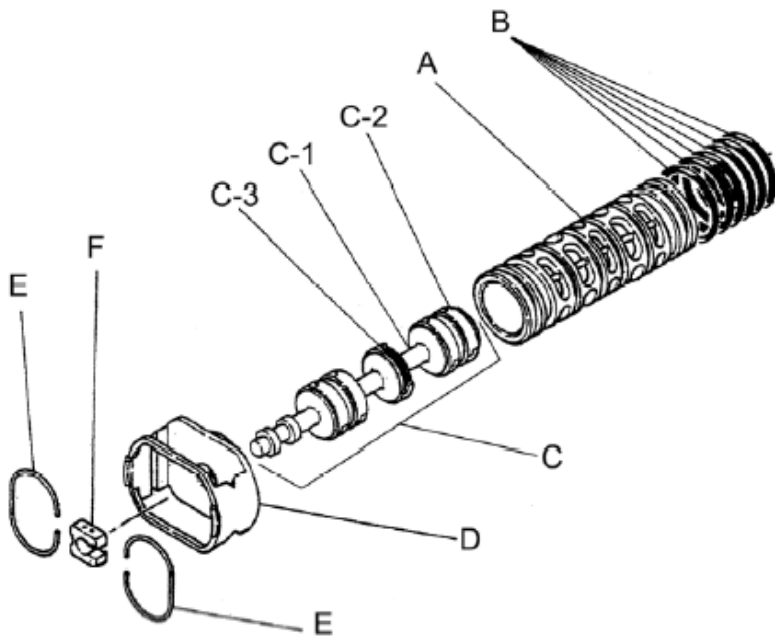

803115 Air Valve Assembly (5-13-12)			
Reference No.	Description	Q'ty	Part No.
A	Sleeve	1	803675
B	O-ring	6	640037
C	Spool Assembly	1	803114
C-1	Spool	1	771733
C-2	Seal Ring	15	771732
C-3	O-ring	5	640020
D	Spring Retainer	1	771735
E	C-Spring	2	711932
F	Block	1	771734

Yamada America, Inc.
955 East Algonquin Rd
Arlington Heights, IL 60005
Phone: 847.631.9200
Fax: 847.631.9273
www.yamadapump.com