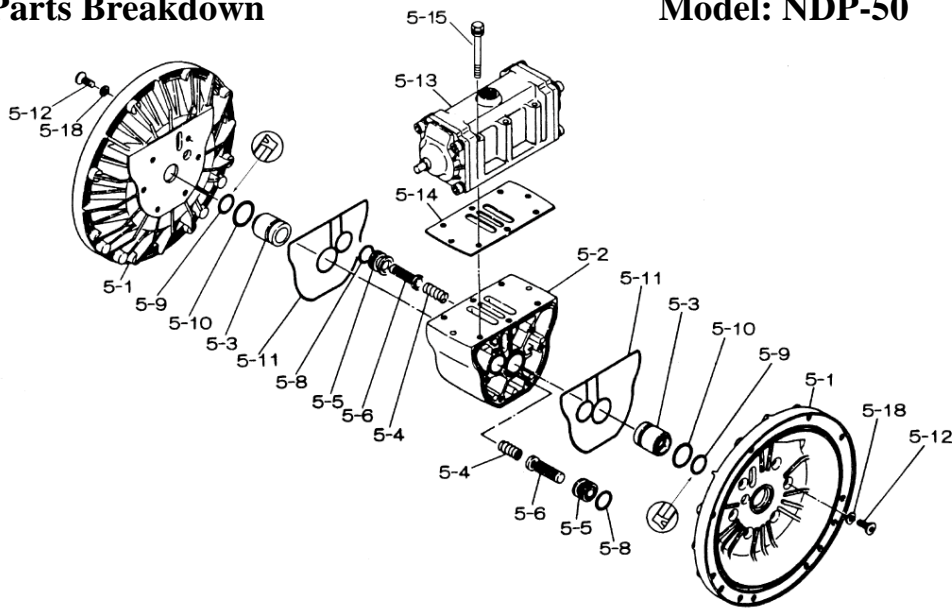

Yamada America, Inc.  
955 East Algonquin Rd  
Arlington Heights, IL 60005  
Phone: 847.631.9200  
www.yamadapump.com

Model: NDP-50BFS

Reference			
No.	Description	Q'ty	NDP-50BFS
1	Out Chamber	2	713157
2	In Manifold	1	713169
3	Out Manifold	1	713166
5	Body Assembly*	1	803112
7	Center Rod	1	711900
8	Center Disk	2	711904
9	Center Disk	2	711905
10	Diaphragm	2	771976
11	Valve Seat	4	772004
12	Ball	4	770633
14	Ball Valve	1	684322
15	Elbow	1	682523
19	Pump Base	2	711928
20	Cushion	4	771402
21	Nut	2	683408
22	Coned Disk Spring	2	682740
23	Bolt	16	611181
24	Plain Washer	24	631014
25	Spring Lock Washer	20	631421
26	Bolt	12	611203
27	Plain Washer	24	631015
28	Spring Lock Washer	12	631422
29	Nut	12	627014
33	Bolt	4	611175
34	Nut	4	627013
35	Bolt	4	611149
36	Nut with Flange	4	682276
40	O-ring	4	684122

Body Assembly 803112				
Reference	No.	Description	Q'ty	NDP-50
	5-1	Air Chamber	2	711934
	5-2	Body	1	711936
	5-3	Throat Bearing	2	772689
	5-4	Spring	2	711937
	5-5	Valve Seat	2	771740
	5-6	Pilot Valve Assembly	2	832162
	5-8	O-ring	2	640020
	5-9	Packing	2	685444
	5-10	O-ring	2	640029
	5-11	Gasket	2	771742
	5-12	Flat Head Bolt	12	683812
	5-13	Valve Body Assembly *	1	802971
	5-14	Gasket	1	771712
	5-15	Bolt	6	684240
	5-18	Plain Washer	12	684987

802971 Valve Body Assembly

Reference	No.	Description	Q'ty	NDP-50
	5-13-1	Valve Body	1	711931
	5-13-2	Cap A	1	580999
	5-13-3	Cap B	1	581000
	5-13-5	Spring Stopper	1	771735
	5-13-6	Reset Button	1	712976
	5-13-8	Gasket	2	771738
	5-13-9	Bolt	8	685036
	5-13-12	C Spool Valve Assy *	1	803115
	5-13-13	O-ring	1	640005
	5-13-14	Cushion	4	684128

803115 Air Valve Assembly (5-13-12)

Reference	No.	Description	Q'ty	NDP-50
	A	Sleeve	1	803675
	B	O-Ring	6	640037
	C	Spool Assembly	1	803114
	C-1	Spool	1	771733
	C-2	Seal Ring	15	771732
	C-3	O-Ring	5	640020
	D	Spring Retainer	1	771735
	E	C-Spring	2	711932
	F	Block	1	771734