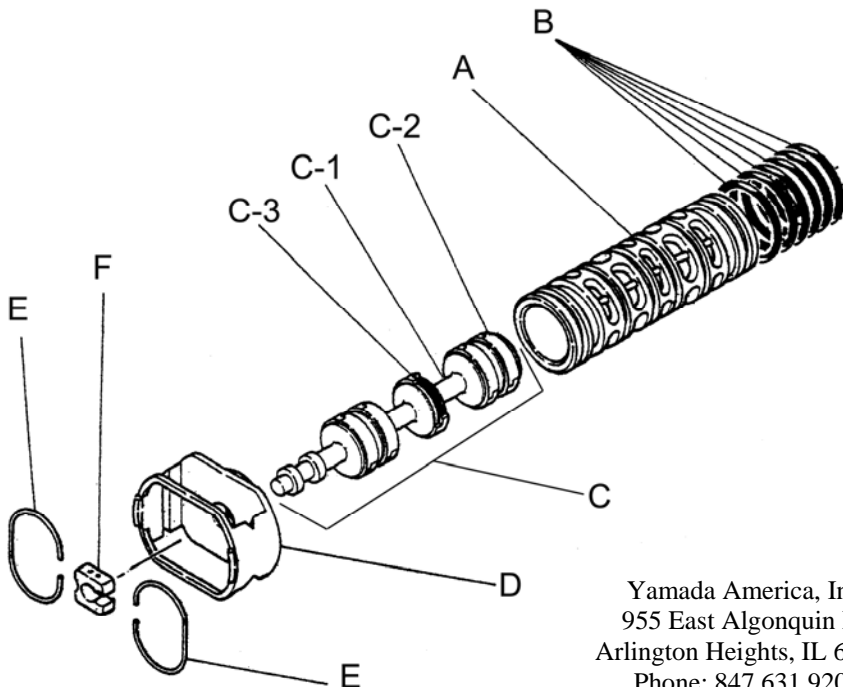

Yamada America, Inc.  
955 East Algonquin Rd  
Arlington Heights, IL 60005  
Phone: 847.631.9200  
www.yamadapump.com

Model: NDP-50BFS

Reference			
No.	Description	Q'ty	NDP-50BFS
1	Out Chamber	2	713157
2	In Manifold	1	713169
3	Out Manifold	1	713166
5	Body Assembly*	1	803112
7	Center Rod	1	711900
8	Center Disk	2	711904
9	Center Disk	2	711905
10	Diaphragm	2	771976
11	Valve Seat	4	772004
12	Ball	4	770633
14	Ball Valve	1	684322
15	Elbow	1	682523
19	Pump Base	2	711928
20	Cushion	4	771402
21	Nut	2	683408
22	Coned Disk Spring	2	682740
23	Bolt	16	611181
24	Plain Washer	24	631014
25	Spring Lock Washer	20	631421
26	Bolt	12	611203
27	Plain Washer	24	631015
28	Spring Lock Washer	12	631422
29	Nut	12	627014
33	Bolt	4	611175
34	Nut	4	627013
35	Bolt	4	611149
36	Nut with Flange	4	682276
40	O-ring	4	684122

Body Assembly 803112				
Reference	No.	Description	Q'ty	NDP-50
	5-1	Air Chamber	2	711934
	5-2	Body	1	711936
	5-3	Throat Bearing	2	772689
	5-4	Spring	2	711937
	5-5	Valve Seat	2	771740
	5-6	Pilot Valve Assembly	2	832162
	5-8	O-ring	2	640020
	5-9	Packing	2	685444
	5-10	O-ring	2	640029
	5-11	Gasket	2	771742
	5-12	Flat Head Bolt	12	683812
	5-13	Valve Body Assembly *	1	802971
	5-14	Gasket	1	771712
	5-15	Bolt	6	684240
	5-18	Plain Washer	12	684987

802971 Valve Body Assembly

Reference	No.	Description	Q'ty	NDP-50
	5-13-1	Valve Body	1	711931
	5-13-2	Cap A	1	580999
	5-13-3	Cap B	1	581000
	5-13-5	Spring Stopper	1	771735
	5-13-6	Reset Button	1	712976
	5-13-8	Gasket	2	771738
	5-13-9	Bolt	8	685036
	5-13-12	C Spool Valve Assy *	1	803115
	5-13-13	O-ring	1	640005
	5-13-14	Cushion	4	684128

803115 Air Valve Assembly (5-13-12)

Reference	No.	Description	Q'ty	NDP-50
	A	Sleeve	1	803675
	B	O-Ring	6	640037
	C	Spool Assembly	1	803114
	C-1	Spool	1	771733
	C-2	Seal Ring	15	771732
	C-3	O-Ring	5	640020
	D	Spring Retainer	1	771735
	E	C-Spring	2	711932
	F	Block	1	771734