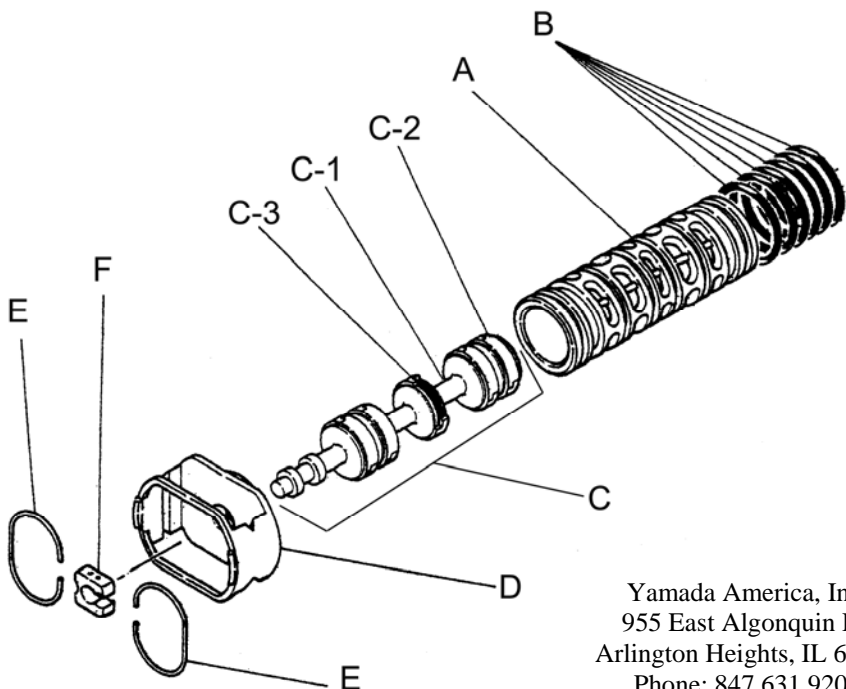

Yamada America, Inc.  
955 East Algonquin Rd  
Arlington Heights, IL 60005  
Phone: 847.631.9200  
www.yamadapump.com

Model: NDP-50BFN

Reference			
No.	Description	Q'ty	NDP-50BFN
1	Out Chamber	2	713157
2	In Manifold	1	713169
3	Out Manifold	1	713166
5	Body Assembly*	1	803112
7	Center Rod	1	711900
8	Center Disk	2	711904
9	Center Disk	2	711905
10	Diaphragm	2	771702
11	Valve Seat	4	771995
12	Ball	4	770630
14	Ball Valve	1	684322
15	Elbow	1	682523
19	Pump Base	2	711928
20	Cushion	4	771402
21	Nut	2	683408
22	Coned Disk Spring	2	682740
23	Bolt	16	611181
24	Plain Washer	24	631014
25	Spring Lock Washer	20	631421
26	Bolt	12	611203
27	Plain Washer	24	631015
28	Spring Lock Washer	12	631422
29	Nut	12	627014
33	Bolt	4	611175
34	Nut	4	627013
35	Bolt	4	611149
36	Nut with Flange	4	682276
40	O-ring	4	640069

Body Assembly 803112				
Reference	No.	Description	Q'ty	NDP-50
	5-1	Air Chamber	2	711934
	5-2	Body	1	711936
	5-3	Throat Bearing	2	772689
	5-4	Spring	2	711937
	5-5	Valve Seat	2	771740
	5-6	Pilot Valve Assembly	2	832162
	5-8	O-ring	2	640020
	5-9	Packing	2	685444
	5-10	O-ring	2	640029
	5-11	Gasket	2	771742
	5-12	Flat Head Bolt	12	683812
	5-13	Valve Body Assembly *	1	802971
	5-14	Gasket	1	771712
	5-15	Bolt	6	684240
	5-18	Plain Washer	12	684987

802971 Valve Body Assembly

802971 Valve Body Assembly				
Reference	No.	Description	Q'ty	NDP-50
	5-13-1	Valve Body	1	711931
	5-13-2	Cap A	1	580999
	5-13-3	Cap B	1	581000
	5-13-5	Spring Stopper	1	771735
	5-13-6	Reset Button	1	712976
	5-13-8	Gasket	2	771738
	5-13-9	Bolt	8	685036
	5-13-12	C Spool Valve Assy *	1	803115
	5-13-13	O-ring	1	640005
	5-13-14	Cushion	4	684128

803115 Air Valve Assembly (5-13-12)

803115 Air Valve Assembly (5-13-12)				
Reference	No.	Description	Q'ty	NDP-50
	A	Sleeve	1	803675
	B	O-Ring	6	640037
	C	Spool Assembly	1	803114
	C-1	Spool	1	771733
	C-2	Seal Ring	15	771732
	C-3	O-Ring	5	640020
	D	Spring Retainer	1	771735
	E	C-Spring	2	711932
	F	Block	1	771734