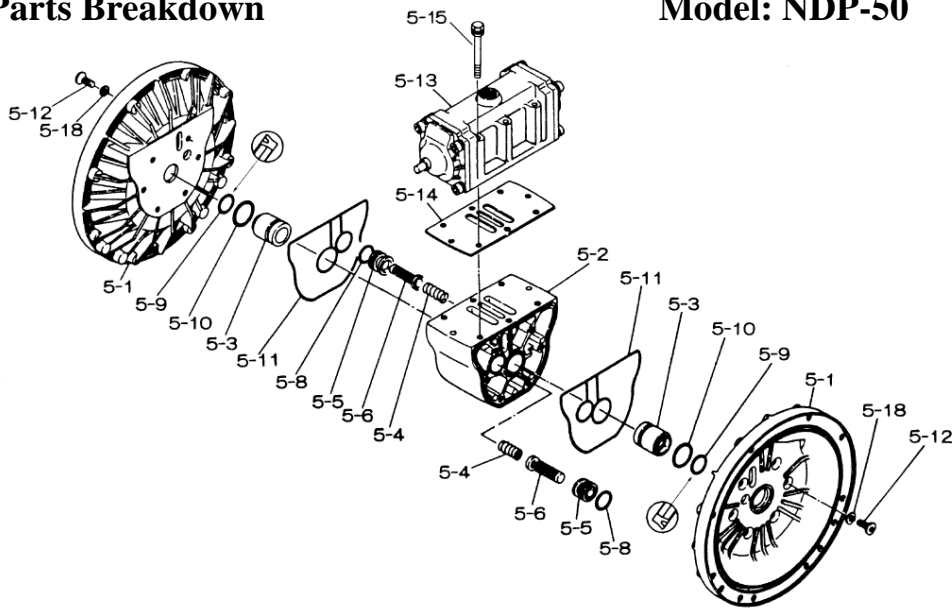

Yamada America, Inc.  
955 East Algonquin Rd  
Arlington Heights, IL 60005  
Phone: 847.631.9200  
www.yamadapump.com

Model: NDP-50BFN

Reference			
No.	Description	Q'ty	NDP-50BFN
1	Out Chamber	2	713157
2	In Manifold	1	713169
3	Out Manifold	1	713166
5	Body Assembly*	1	803112
7	Center Rod	1	711900
8	Center Disk	2	711904
9	Center Disk	2	711905
10	Diaphragm	2	771702
11	Valve Seat	4	771995
12	Ball	4	770630
14	Ball Valve	1	684322
15	Elbow	1	682523
19	Pump Base	2	711928
20	Cushion	4	771402
21	Nut	2	683408
22	Coned Disk Spring	2	682740
23	Bolt	16	611181
24	Plain Washer	24	631014
25	Spring Lock Washer	20	631421
26	Bolt	12	611203
27	Plain Washer	24	631015
28	Spring Lock Washer	12	631422
29	Nut	12	627014
33	Bolt	4	611175
34	Nut	4	627013
35	Bolt	4	611149
36	Nut with Flange	4	682276
40	O-ring	4	640069

Body Assembly 803112				
Reference	No.	Description	Q'ty	NDP-50
	5-1	Air Chamber	2	711934
	5-2	Body	1	711936
	5-3	Throat Bearing	2	772689
	5-4	Spring	2	711937
	5-5	Valve Seat	2	771740
	5-6	Pilot Valve Assembly	2	832162
	5-8	O-ring	2	640020
	5-9	Packing	2	685444
	5-10	O-ring	2	640029
	5-11	Gasket	2	771742
	5-12	Flat Head Bolt	12	683812
	5-13	Valve Body Assembly *	1	802971
	5-14	Gasket	1	771712
	5-15	Bolt	6	684240
	5-18	Plain Washer	12	684987

802971 Valve Body Assembly

802971 Valve Body Assembly				
Reference	No.	Description	Q'ty	NDP-50
	5-13-1	Valve Body	1	711931
	5-13-2	Cap A	1	580999
	5-13-3	Cap B	1	581000
	5-13-5	Spring Stopper	1	771735
	5-13-6	Reset Button	1	712976
	5-13-8	Gasket	2	771738
	5-13-9	Bolt	8	685036
	5-13-12	C Spool Valve Assy *	1	803115
	5-13-13	O-ring	1	640005
	5-13-14	Cushion	4	684128

803115 Air Valve Assembly (5-13-12)

803115 Air Valve Assembly (5-13-12)				
Reference	No.	Description	Q'ty	NDP-50
	A	Sleeve	1	803675
	B	O-Ring	6	640037
	C	Spool Assembly	1	803114
	C-1	Spool	1	771733
	C-2	Seal Ring	15	771732
	C-3	O-Ring	5	640020
	D	Spring Retainer	1	771735
	E	C-Spring	2	711932
	F	Block	1	771734