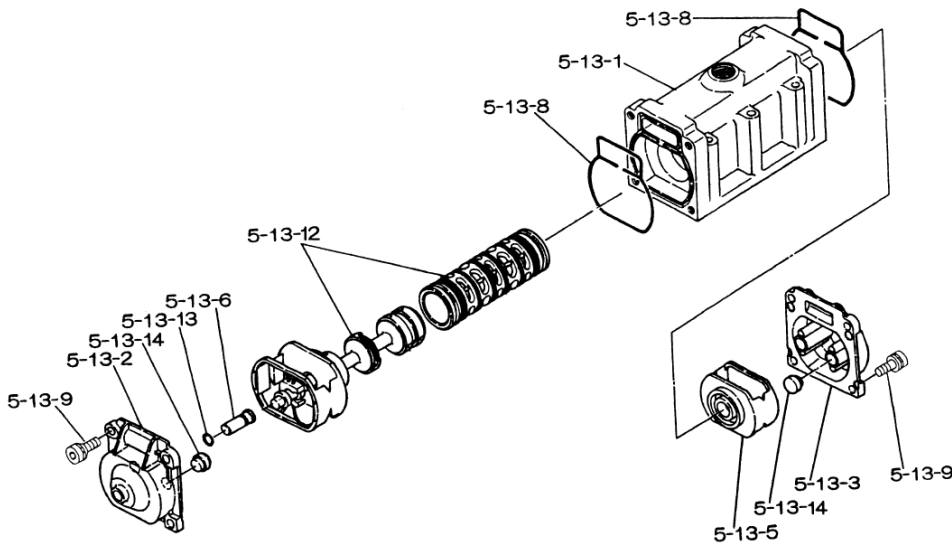

Yamada America, Inc.  
955 East Algonquin Rd  
Arlington Heights, IL 60005  
Phone: 847.631.9200  
www.yamadapump.com

Model: NDP-50BFN

Reference			
No.	Description	Q'ty	NDP-50BFN
1	Out Chamber	2	713157
2	In Manifold	1	713169
3	Out Manifold	1	713166
5	Body Assembly*	1	803112
7	Center Rod	1	711900
8	Center Disk	2	711904
9	Center Disk	2	711905
10	Diaphragm	2	771702
11	Valve Seat	4	771995
12	Ball	4	770630
14	Ball Valve	1	684322
15	Elbow	1	682523
19	Pump Base	2	711928
20	Cushion	4	771402
21	Nut	2	683408
22	Coned Disk Spring	2	682740
23	Bolt	16	611181
24	Plain Washer	24	631014
25	Spring Lock Washer	20	631421
26	Bolt	12	611203
27	Plain Washer	24	631015
28	Spring Lock Washer	12	631422
29	Nut	12	627014
33	Bolt	4	611175
34	Nut	4	627013
35	Bolt	4	611149
36	Nut with Flange	4	682276
40	O-ring	4	640069

Body Assembly 803112				
Reference	No.	Description	Q'ty	NDP-50
	5-1	Air Chamber	2	711934
	5-2	Body	1	711936
	5-3	Throat Bearing	2	772689
	5-4	Spring	2	711937
	5-5	Valve Seat	2	771740
	5-6	Pilot Valve Assembly	2	832162
	5-8	O-ring	2	640020
	5-9	Packing	2	685444
	5-10	O-ring	2	640029
	5-11	Gasket	2	771742
	5-12	Flat Head Bolt	12	683812
	5-13	Valve Body Assembly *	1	802971
	5-14	Gasket	1	771712
	5-15	Bolt	6	684240
	5-18	Plain Washer	12	684987

802971 Valve Body Assembly

802971 Valve Body Assembly				
Reference	No.	Description	Q'ty	NDP-50
	5-13-1	Valve Body	1	711931
	5-13-2	Cap A	1	580999
	5-13-3	Cap B	1	581000
	5-13-5	Spring Stopper	1	771735
	5-13-6	Reset Button	1	712976
	5-13-8	Gasket	2	771738
	5-13-9	Bolt	8	685036
	5-13-12	C Spool Valve Assy *	1	803115
	5-13-13	O-ring	1	640005
	5-13-14	Cushion	4	684128

803115 Air Valve Assembly (5-13-12)

803115 Air Valve Assembly (5-13-12)				
Reference	No.	Description	Q'ty	NDP-50
	A	Sleeve	1	803675
	B	O-Ring	6	640037
	C	Spool Assembly	1	803114
	C-1	Spool	1	771733
	C-2	Seal Ring	15	771732
	C-3	O-Ring	5	640020
	D	Spring Retainer	1	771735
	E	C-Spring	2	711932
	F	Block	1	771734