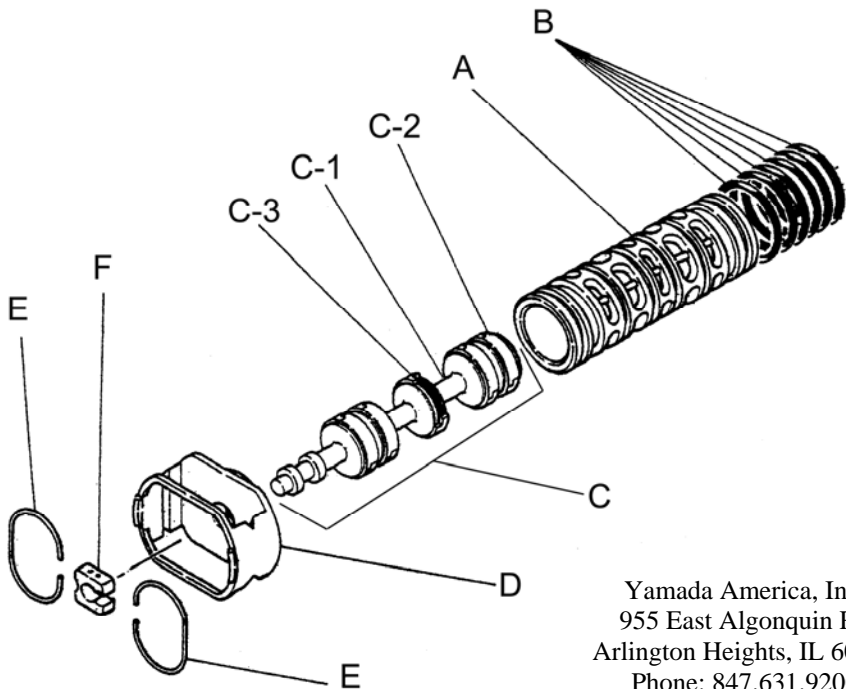

Yamada America, Inc.
955 East Algonquin Rd
Arlington Heights, IL 60005
Phone: 847.631.9200
www.yamadapump.com

Model: NDP-50BFE

Reference			
No.	Description	Q'ty	NDP-50BFE
1	Out Chamber	2	713157
2	In Manifold	1	713169
3	Out Manifold	1	713166
5	Body Assembly*	1	803112
7	Center Rod	1	711900
8	Center Disk	2	711904
9	Center Disk	2	711905
10	Diaphragm	2	771856
11	Valve Seat	4	771949
12	Ball	4	770633
14	Ball Valve	1	684322
15	Elbow	1	682523
19	Pump Base	2	711928
20	Cushion	4	771402
21	Nut	2	683408
22	Coned Disk Spring	2	682740
23	Bolt	16	611181
24	Plain Washer	24	631014
25	Spring Lock Washer	20	631421
26	Bolt	12	611203
27	Plain Washer	24	631015
28	Spring Lock Washer	12	631422
29	Nut	12	627014
33	Bolt	4	611175
34	Nut	4	627013
35	Bolt	4	611149
36	Nut with Flange	4	682276
40	O-ring	4	684122

Body Assembly 803112				
Reference	No.	Description	Q'ty	NDP-50
	5-1	Air Chamber	2	711934
	5-2	Body	1	711936
	5-3	Throat Bearing	2	772689
	5-4	Spring	2	711937
	5-5	Valve Seat	2	771740
	5-6	Pilot Valve Assembly	2	832162
	5-8	O-ring	2	640020
	5-9	Packing	2	685444
	5-10	O-ring	2	640029
	5-11	Gasket	2	771742
	5-12	Flat Head Bolt	12	683812
	5-13	Valve Body Assembly *	1	802971
	5-14	Gasket	1	771712
	5-15	Bolt	6	684240
	5-18	Plain Washer	12	684987

802971 Valve Body Assembly

Reference	No.	Description	Q'ty	NDP-50
	5-13-1	Valve Body	1	711931
	5-13-2	Cap A	1	580999
	5-13-3	Cap B	1	581000
	5-13-5	Spring Stopper	1	771735
	5-13-6	Reset Button	1	712976
	5-13-8	Gasket	2	771738
	5-13-9	Bolt	8	685036
	5-13-12	C Spool Valve Assy *	1	803115
	5-13-13	O-ring	1	640005
	5-13-14	Cushion	4	684128

803115 Air Valve Assembly (5-13-12)

Reference	No.	Description	Q'ty	NDP-50
	A	Sleeve	1	803675
	B	O-Ring	6	640037
	C	Spool Assembly	1	803114
	C-1	Spool	1	771733
	C-2	Seal Ring	15	771732
	C-3	O-Ring	5	640020
	D	Spring Retainer	1	771735
	E	C-Spring	2	711932
	F	Block	1	771734