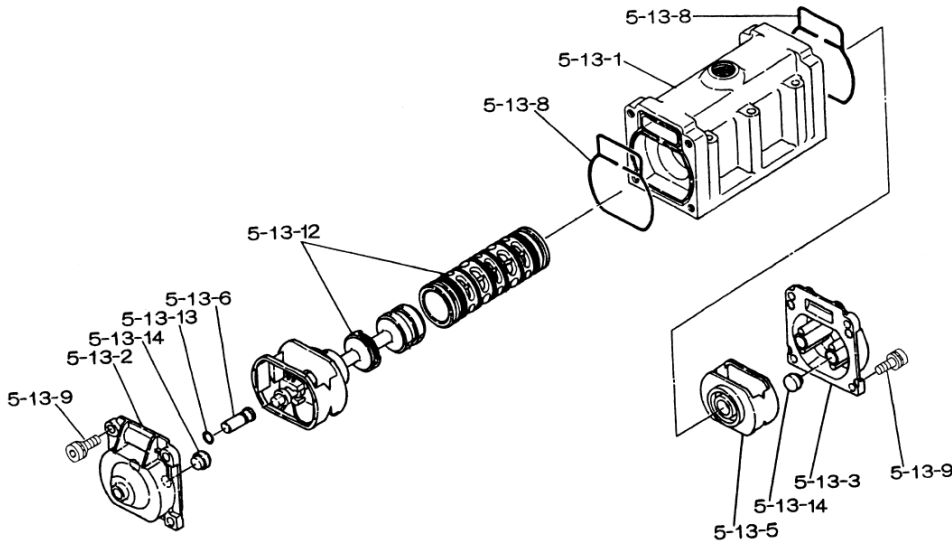

Yamada America, Inc.
955 East Algonquin Rd
Arlington Heights, IL 60005
Phone: 847.631.9200
www.yamadapump.com

Model: NDP-50BFE

Reference			
No.	Description	Q'ty	NDP-50BFE
1	Out Chamber	2	713157
2	In Manifold	1	713169
3	Out Manifold	1	713166
5	Body Assembly*	1	803112
7	Center Rod	1	711900
8	Center Disk	2	711904
9	Center Disk	2	711905
10	Diaphragm	2	771856
11	Valve Seat	4	771949
12	Ball	4	770633
14	Ball Valve	1	684322
15	Elbow	1	682523
19	Pump Base	2	711928
20	Cushion	4	771402
21	Nut	2	683408
22	Coned Disk Spring	2	682740
23	Bolt	16	611181
24	Plain Washer	24	631014
25	Spring Lock Washer	20	631421
26	Bolt	12	611203
27	Plain Washer	24	631015
28	Spring Lock Washer	12	631422
29	Nut	12	627014
33	Bolt	4	611175
34	Nut	4	627013
35	Bolt	4	611149
36	Nut with Flange	4	682276
40	O-ring	4	684122

Body Assembly 803112				
Reference	No.	Description	Q'ty	NDP-50
	5-1	Air Chamber	2	711934
	5-2	Body	1	711936
	5-3	Throat Bearing	2	772689
	5-4	Spring	2	711937
	5-5	Valve Seat	2	771740
	5-6	Pilot Valve Assembly	2	832162
	5-8	O-ring	2	640020
	5-9	Packing	2	685444
	5-10	O-ring	2	640029
	5-11	Gasket	2	771742
	5-12	Flat Head Bolt	12	683812
	5-13	Valve Body Assembly *	1	802971
	5-14	Gasket	1	771712
	5-15	Bolt	6	684240
	5-18	Plain Washer	12	684987

802971 Valve Body Assembly

Reference	No.	Description	Q'ty	NDP-50
	5-13-1	Valve Body	1	711931
	5-13-2	Cap A	1	580999
	5-13-3	Cap B	1	581000
	5-13-5	Spring Stopper	1	771735
	5-13-6	Reset Button	1	712976
	5-13-8	Gasket	2	771738
	5-13-9	Bolt	8	685036
	5-13-12	C Spool Valve Assy *	1	803115
	5-13-13	O-ring	1	640005
	5-13-14	Cushion	4	684128

803115 Air Valve Assembly (5-13-12)

Reference	No.	Description	Q'ty	NDP-50
	A	Sleeve	1	803675
	B	O-Ring	6	640037
	C	Spool Assembly	1	803114
	C-1	Spool	1	771733
	C-2	Seal Ring	15	771732
	C-3	O-Ring	5	640020
	D	Spring Retainer	1	771735
	E	C-Spring	2	711932
	F	Block	1	771734