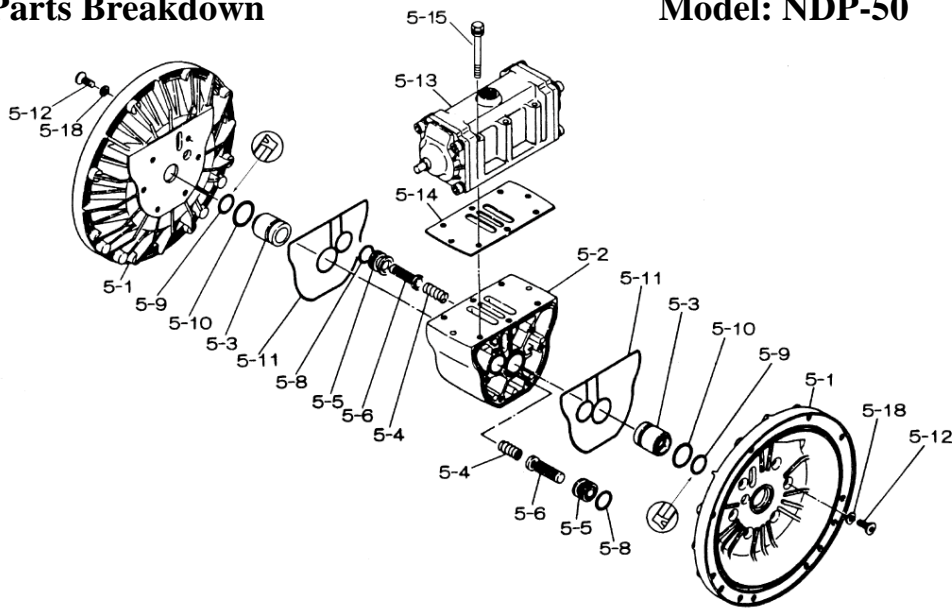

Yamada America, Inc.
955 East Algonquin Rd
Arlington Heights, IL 60005
Phone: 847.631.9200
www.yamadapump.com

Model: NDP-50BFE

Reference			
No.	Description	Q'ty	NDP-50BFE
1	Out Chamber	2	713157
2	In Manifold	1	713169
3	Out Manifold	1	713166
5	Body Assembly*	1	803112
7	Center Rod	1	711900
8	Center Disk	2	711904
9	Center Disk	2	711905
10	Diaphragm	2	771856
11	Valve Seat	4	771949
12	Ball	4	770633
14	Ball Valve	1	684322
15	Elbow	1	682523
19	Pump Base	2	711928
20	Cushion	4	771402
21	Nut	2	683408
22	Coned Disk Spring	2	682740
23	Bolt	16	611181
24	Plain Washer	24	631014
25	Spring Lock Washer	20	631421
26	Bolt	12	611203
27	Plain Washer	24	631015
28	Spring Lock Washer	12	631422
29	Nut	12	627014
33	Bolt	4	611175
34	Nut	4	627013
35	Bolt	4	611149
36	Nut with Flange	4	682276
40	O-ring	4	684122

Body Assembly 803112				
Reference	No.	Description	Q'ty	NDP-50
	5-1	Air Chamber	2	711934
	5-2	Body	1	711936
	5-3	Throat Bearing	2	772689
	5-4	Spring	2	711937
	5-5	Valve Seat	2	771740
	5-6	Pilot Valve Assembly	2	832162
	5-8	O-ring	2	640020
	5-9	Packing	2	685444
	5-10	O-ring	2	640029
	5-11	Gasket	2	771742
	5-12	Flat Head Bolt	12	683812
	5-13	Valve Body Assembly *	1	802971
	5-14	Gasket	1	771712
	5-15	Bolt	6	684240
	5-18	Plain Washer	12	684987

802971 Valve Body Assembly

Reference	No.	Description	Q'ty	NDP-50
	5-13-1	Valve Body	1	711931
	5-13-2	Cap A	1	580999
	5-13-3	Cap B	1	581000
	5-13-5	Spring Stopper	1	771735
	5-13-6	Reset Button	1	712976
	5-13-8	Gasket	2	771738
	5-13-9	Bolt	8	685036
	5-13-12	C Spool Valve Assy *	1	803115
	5-13-13	O-ring	1	640005
	5-13-14	Cushion	4	684128

803115 Air Valve Assembly (5-13-12)

Reference	No.	Description	Q'ty	NDP-50
	A	Sleeve	1	803675
	B	O-Ring	6	640037
	C	Spool Assembly	1	803114
	C-1	Spool	1	771733
	C-2	Seal Ring	15	771732
	C-3	O-Ring	5	640020
	D	Spring Retainer	1	771735
	E	C-Spring	2	711932
	F	Block	1	771734