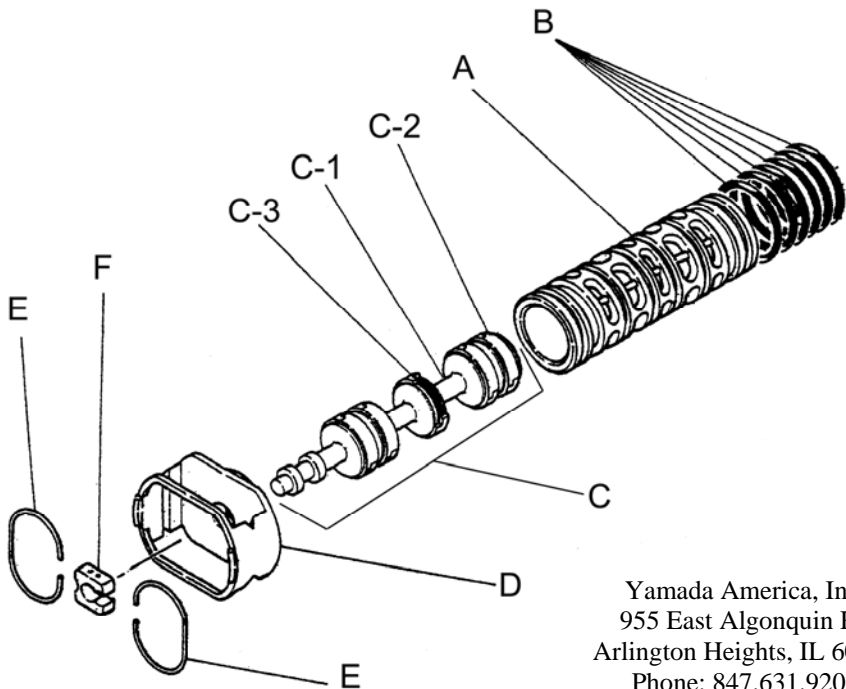

Yamada America, Inc.
955 East Algonquin Rd
Arlington Heights, IL 60005
Phone: 847.631.9200
www.yamadapump.com

Model: NDP-50BAV

Reference			
No.	Description	Q'ty	NDP-50BAV
1	Out Chamber	2	580961
2	In Manifold	1	714369
3	Out Manifold	1	714363
5	Body Assembly*	1	803112
7	Center Rod	1	711900
8	Center Disk	4	711904
10	Diaphragm	2	771800
11	Valve Seat	4	771987
12	Ball	4	770636
14	Ball Valve	1	684322
15	Elbow	1	682523
19	Pump Base	2	711928
20	Cushion	4	771402
21	Nut	2	706128
22	Coned Disk Spring	2	682740
23	Bolt	16	684203
24	Plain Washer	8	631014
25	Spring Lock Washer	4	631421
26	Bolt	12	611203
27	Plain Washer	24	631015
28	Spring Lock Washer	12	631422
29	Nut	12	627014
33	Bolt	4	611177
34	Nut	4	627013
35	Bolt	4	611149
36	Nut with Flange	4	682276
40	O-ring	4	642069

Body Assembly 803112				
Reference	No.	Description	Q'ty	NDP-50
	5-1	Air Chamber	2	711934
	5-2	Body	1	711936
	5-3	Throat Bearing	2	772689
	5-4	Spring	2	711937
	5-5	Valve Seat	2	771740
	5-6	Pilot Valve Assembly	2	832162
	5-8	O-ring	2	640020
	5-9	Packing	2	685444
	5-10	O-ring	2	640029
	5-11	Gasket	2	771742
	5-12	Flat Head Bolt	12	683812
	5-13	Valve Body Assembly *	1	802971
	5-14	Gasket	1	771712
	5-15	Bolt	6	684240
	5-18	Plain Washer	12	684987

802971 Valve Body Assembly

Reference	No.	Description	Q'ty	NDP-50
	5-13-1	Valve Body	1	711931
	5-13-2	Cap A	1	580999
	5-13-3	Cap B	1	581000
	5-13-5	Sleeve	1	803114
	5-13-6	Reset Button	1	771735
	5-13-8	Gasket	2	771738
	5-13-9	Bolt	8	685036
	5-13-12	C Spool Valve Assy *	1	803115
	5-13-13	O-ring	1	640005
	5-13-14	Cushion	4	684128

803115 Air Valve Assembly (5-13-12)

Reference	No.	Description	Q'ty	NDP-50
	A	Sleeve	1	803675
	B	O-Ring	6	640037
	C	Spool Assembly	1	803114
	C-1	Spool	1	771733
	C-2	Seal Ring	15	771732
	C-3	O-Ring	5	640020
	D	Spring Retainer	1	771735
	E	C-Spring	2	711932
	F	Block	1	771734