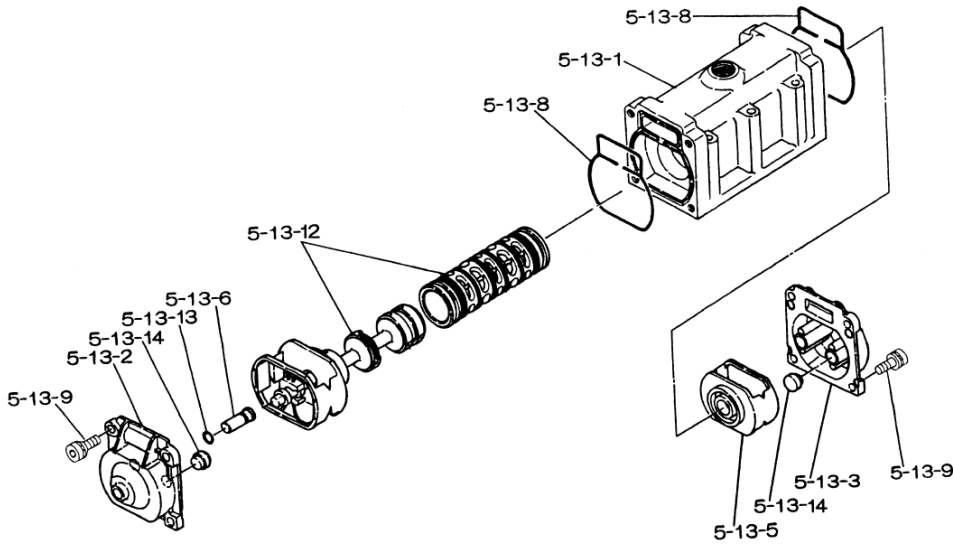

Yamada America, Inc.
955 East Algonquin Rd
Arlington Heights, IL 60005
Phone: 847.631.9200
www.yamadapump.com

Model: NDP-50BAV

Reference			
No.	Description	Q'ty	NDP-50BAV
1	Out Chamber	2	580961
2	In Manifold	1	714369
3	Out Manifold	1	714363
5	Body Assembly*	1	803112
7	Center Rod	1	711900
8	Center Disk	4	711904
10	Diaphragm	2	771800
11	Valve Seat	4	771987
12	Ball	4	770636
14	Ball Valve	1	684322
15	Elbow	1	682523
19	Pump Base	2	711928
20	Cushion	4	771402
21	Nut	2	706128
22	Coned Disk Spring	2	682740
23	Bolt	16	684203
24	Plain Washer	8	631014
25	Spring Lock Washer	4	631421
26	Bolt	12	611203
27	Plain Washer	24	631015
28	Spring Lock Washer	12	631422
29	Nut	12	627014
33	Bolt	4	611177
34	Nut	4	627013
35	Bolt	4	611149
36	Nut with Flange	4	682276
40	O-ring	4	642069

Body Assembly 803112				
Reference	No.	Description	Q'ty	NDP-50
	5-1	Air Chamber	2	711934
	5-2	Body	1	711936
	5-3	Throat Bearing	2	772689
	5-4	Spring	2	711937
	5-5	Valve Seat	2	771740
	5-6	Pilot Valve Assembly	2	832162
	5-8	O-ring	2	640020
	5-9	Packing	2	685444
	5-10	O-ring	2	640029
	5-11	Gasket	2	771742
	5-12	Flat Head Bolt	12	683812
	5-13	Valve Body Assembly *	1	802971
	5-14	Gasket	1	771712
	5-15	Bolt	6	684240
	5-18	Plain Washer	12	684987

802971 Valve Body Assembly

Reference	No.	Description	Q'ty	NDP-50
	5-13-1	Valve Body	1	711931
	5-13-2	Cap A	1	580999
	5-13-3	Cap B	1	581000
	5-13-5	Sleeve	1	803114
	5-13-6	Reset Button	1	771735
	5-13-8	Gasket	2	771738
	5-13-9	Bolt	8	685036
	5-13-12	C Spool Valve Assy *	1	803115
	5-13-13	O-ring	1	640005
	5-13-14	Cushion	4	684128

803115 Air Valve Assembly (5-13-12)

Reference	No.	Description	Q'ty	NDP-50
	A	Sleeve	1	803675
	B	O-Ring	6	640037
	C	Spool Assembly	1	803114
	C-1	Spool	1	771733
	C-2	Seal Ring	15	771732
	C-3	O-Ring	5	640020
	D	Spring Retainer	1	771735
	E	C-Spring	2	711932
	F	Block	1	771734