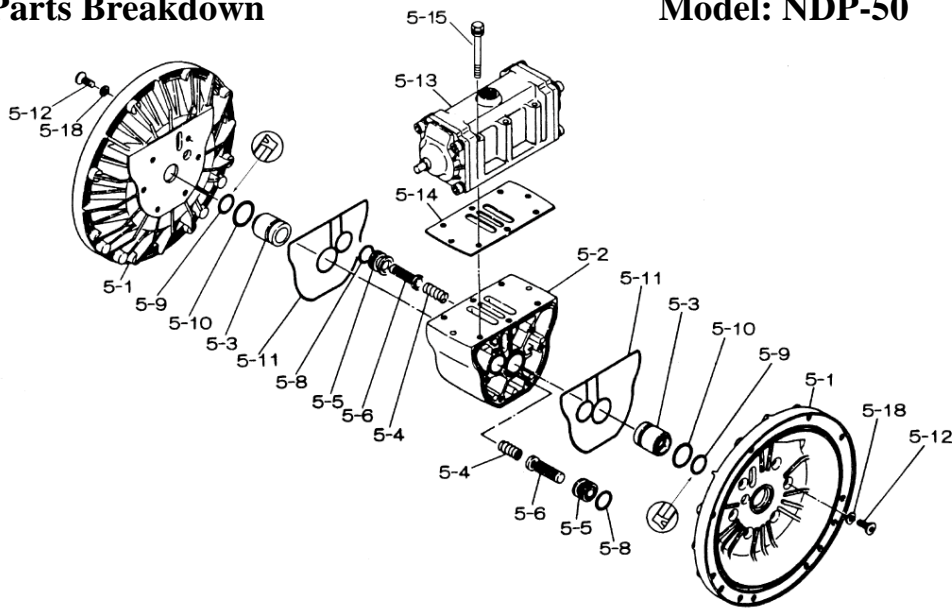

Yamada America, Inc.
955 East Algonquin Rd
Arlington Heights, IL 60005
Phone: 847.631.9200
www.yamadapump.com

Model: NDP-50BAV

Reference			
No.	Description	Q'ty	NDP-50BAV
1	Out Chamber	2	580961
2	In Manifold	1	714369
3	Out Manifold	1	714363
5	Body Assembly*	1	803112
7	Center Rod	1	711900
8	Center Disk	4	711904
10	Diaphragm	2	771800
11	Valve Seat	4	771987
12	Ball	4	770636
14	Ball Valve	1	684322
15	Elbow	1	682523
19	Pump Base	2	711928
20	Cushion	4	771402
21	Nut	2	706128
22	Coned Disk Spring	2	682740
23	Bolt	16	684203
24	Plain Washer	8	631014
25	Spring Lock Washer	4	631421
26	Bolt	12	611203
27	Plain Washer	24	631015
28	Spring Lock Washer	12	631422
29	Nut	12	627014
33	Bolt	4	611177
34	Nut	4	627013
35	Bolt	4	611149
36	Nut with Flange	4	682276
40	O-ring	4	642069

Body Assembly 803112				
Reference	No.	Description	Q'ty	NDP-50
	5-1	Air Chamber	2	711934
	5-2	Body	1	711936
	5-3	Throat Bearing	2	772689
	5-4	Spring	2	711937
	5-5	Valve Seat	2	771740
	5-6	Pilot Valve Assembly	2	832162
	5-8	O-ring	2	640020
	5-9	Packing	2	685444
	5-10	O-ring	2	640029
	5-11	Gasket	2	771742
	5-12	Flat Head Bolt	12	683812
	5-13	Valve Body Assembly *	1	802971
	5-14	Gasket	1	771712
	5-15	Bolt	6	684240
	5-18	Plain Washer	12	684987

802971 Valve Body Assembly

Reference	No.	Description	Q'ty	NDP-50
	5-13-1	Valve Body	1	711931
	5-13-2	Cap A	1	580999
	5-13-3	Cap B	1	581000
	5-13-5	Sleeve	1	803114
	5-13-6	Reset Button	1	771735
	5-13-8	Gasket	2	771738
	5-13-9	Bolt	8	685036
	5-13-12	C Spool Valve Assy *	1	803115
	5-13-13	O-ring	1	640005
	5-13-14	Cushion	4	684128

803115 Air Valve Assembly (5-13-12)

Reference	No.	Description	Q'ty	NDP-50
	A	Sleeve	1	803675
	B	O-Ring	6	640037
	C	Spool Assembly	1	803114
	C-1	Spool	1	771733
	C-2	Seal Ring	15	771732
	C-3	O-Ring	5	640020
	D	Spring Retainer	1	771735
	E	C-Spring	2	711932
	F	Block	1	771734