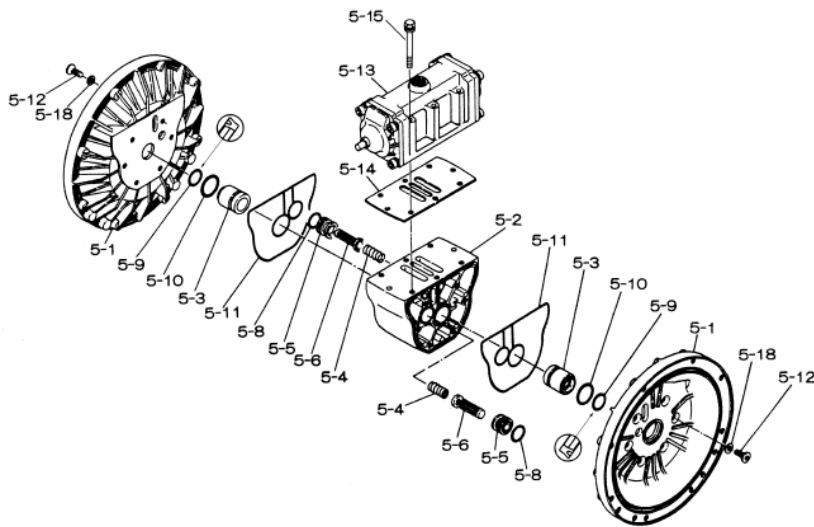

Yamada America, Inc.  
955 East Algonquin Rd  
Arlington Heights, IL 60005  
Phone: 847.631.9200  
Fax: 847.631.9273  
www.yamadapump.com

**Model: NDP-50BAS**  
**Part # 852717**

Reference No.	Description	Q'ty	Part No.
1	Out Chamber	2	580961
2	In Manifold	1	714369
3	Out Manifold	1	714363
5	Body Assembly	1	803112
7	Center Rod	1	711900
8	Center Disk	4	711904
10	Diaphragm	2	771976
11	Valve Seat	4	772004
12	Ball	4	770633
14	Ball Valve	1	684322
15	Elbow	1	682523
19	Pump Base	2	711928
20	Cushion	4	771402
21	Nut	2	683408
22	Coned Disk Spring	2	682740
23	Bolt	16	686045
24	Plain Washer	4	631014
25	Spring Lock Washer	4	631917
26	Bolt	12	611203
27	Plain Washer	12	631015
28	Spring Lock Washer	12	631918
29	Nut	12	627014
33	Bolt	4	611177
34	Nut	4	627013
35	Bolt	4	611149
36	Nut with Flange	4	682276
40	O-ring	4	684122
51	Cushion	2	770582

Repair Kits			
<b>K50-MS Liquid Side Kit includes the following:</b>			
10	Diaphragm	2	771976
11	Valve Seat	4	772004
40	O-ring	4	684122
12	Ball	4	770633
<b>K45-AM Air Side Kit includes the following:</b>			
5-3	Throat Bearing	2	772689
5-4	Spring	2	711937
5-5	Valve Seat	2	771740
5-6	Pilot Valve Assembly	2	832162
5-8	O-ring	7	640020
5-9	Packing	2	685444
5-10	O-ring	2	640029
5-11	Gasket	2	771742
5-14	Gasket	1	771712
5-13-8	Gasket	2	771738
5-13-12 Seal	Seal Ring	15	771732
5-13-12 Sleeve	Sleeve Assembly	1	803675

Body Assembly 803112			
Reference No.	Description	Q'ty	Part No.
5-1	Air Chamber	2	711934
5-2	Body	1	711936
5-3	Throat Bearing	2	772689
5-4	Spring	2	711937
5-5	Valve Seat	2	771740
5-6	Pilot Valve Assembly	2	832162
5-8	O-ring	2	640020
5-9	Packing	2	685444
5-10	O-ring	2	640029
5-11	Gasket	2	771742
5-12	Flat Head Bolt	12	683812
5-13	Valve Body Assembly	1	802971
5-14	Gasket	1	771712
5-15	Bolt	6	684240
5-18	Plain Washer	12	684987