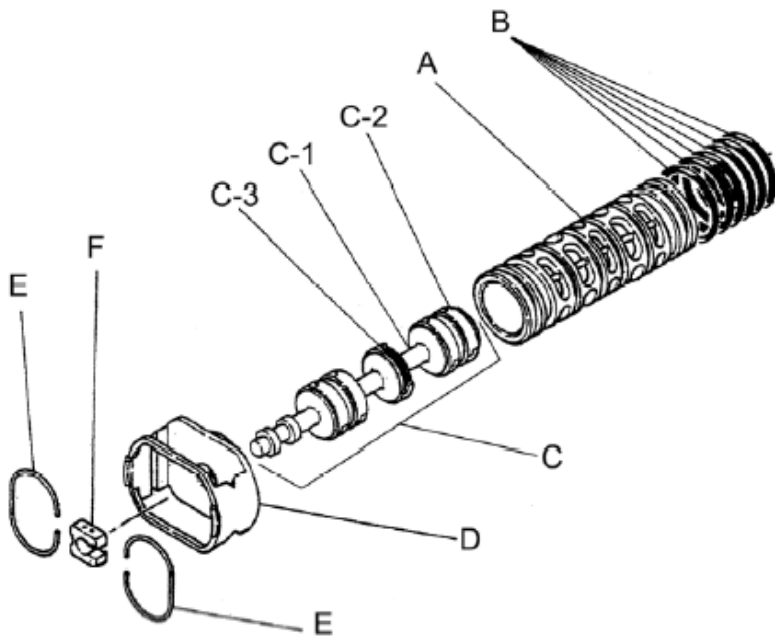

Repair Kits			
<b>K50-MS Liquid Side Kit includes the following:</b>			
10	Diaphragm	2	771976
11	Valve Seat	4	772004
40	O-ring	4	684122
12	Ball	4	770633
<b>K45-AM Air Side Kit includes the following:</b>			
5-3	Throat Bearing	2	772689
5-4	Spring	2	711937
5-5	Valve Seat	2	771740
5-6	Pilot Valve Assembly	2	832162
5-8	O-ring	7	640020
5-9	Packing	2	685444
5-10	O-ring	2	640029
5-11	Gasket	2	771742
5-14	Gasket	1	771712
5-13-8	Gasket	2	771738
5-13-12 Seal	Seal Ring	15	771732
5-13-12 Sleeve	Sleeve Assembly	1	803675

Body Assembly 803112			
Reference No.	Description	Q'ty	Part No.
5-1	Air Chamber	2	711934
5-2	Body	1	711936
5-3	Throat Bearing	2	772689
5-4	Spring	2	711937
5-5	Valve Seat	2	771740
5-6	Pilot Valve Assembly	2	832162
5-8	O-ring	2	640020
5-9	Packing	2	685444
5-10	O-ring	2	640029
5-11	Gasket	2	771742
5-12	Flat Head Bolt	12	683812
5-13	Valve Body Assembly	1	802971
5-14	Gasket	1	771712
5-15	Bolt	6	684240
5-18	Plain Washer	12	684987

Yamada America, Inc.  
 955 East Algonquin Rd  
 Arlington Heights, IL 60005  
 Phone: 847.631.9200  
 Fax: 847.631.9273  
 www.yamadapump.com

802971 Valve Body Assembly			
Reference No.	Description	Q'ty	Part No.
5-13-1	Valve Body	1	711931
5-13-2	Cap A	1	580999
5-13-3	Cap B	1	581000
5-13-5	Spring Stopper	1	771735
5-13-6	Reset Button	1	712976
5-13-8	Gasket	2	771738
5-13-9	Bolt	8	685036
5-13-12	C Spool Valve Assy.	1	803115
5-13-12 Seal	Seal Ring	15	771732
5-13-12 Sleeve	Sleeve Assembly	1	803675
5-13-13	O-ring	1	640005
5-13-14	Cushion	4	684128