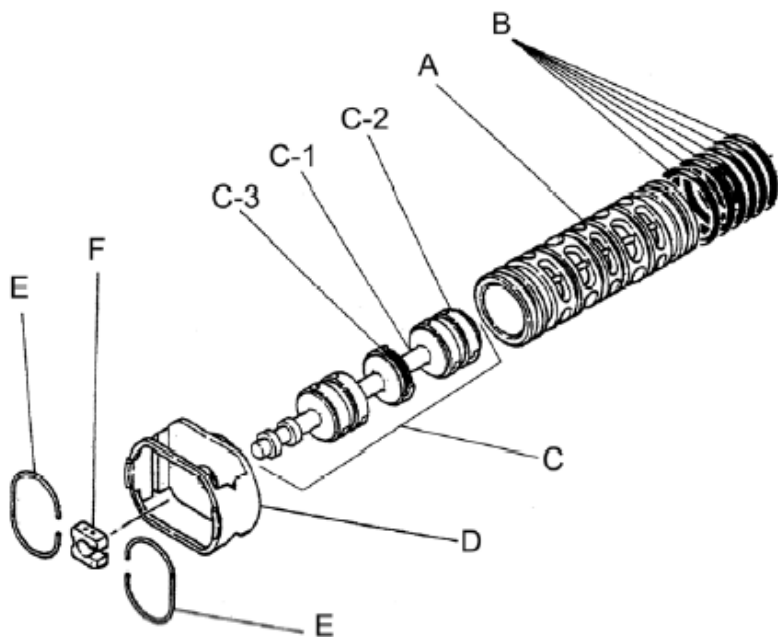

803115 Air Valve Assembly (5-13-12)			
Reference No.	Description	Q'ty	Part No.
A	Sleeve	1	803675
B	O-ring	6	640037
C	Spool Assembly	1	803114
C-1	Spool	1	771733
C-2	Seal Ring	15	771732
C-3	O-ring	5	640020
D	Spring Retainer	1	771735
E	C-Spring	2	711932
F	Block	1	771734

Yamada America, Inc.
955 East Algonquin Rd
Arlington Heights, IL 60005
Phone: 847.631.9200
Fax: 847.631.9273
www.yamadapump.com