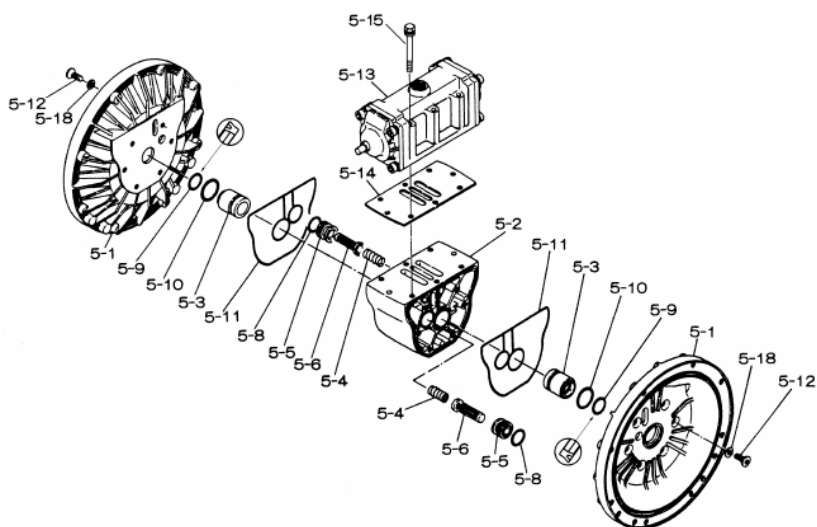

Yamada America, Inc.
955 East Algonquin Rd
Arlington Heights, IL 60005
Phone: 847.631.9200
Fax: 847.631.9273
www.yamadapump.com

Model: NDP-50BAN
Part # 852229

Reference No.	Description	Q'ty	Part No.
1	Out Chamber	2	580961
2	In Manifold	1	714369
3	Out Manifold	1	714363
5	Body Assembly	1	803112
7	Center Rod	1	711900
8	Center Disk	4	711904
10	Diaphragm	2	771702
11	Valve Seat	4	771995
12	Ball	4	770630
14	Ball Valve	1	684322
15	Elbow	1	682523
19	Pump Base	2	711928
20	Cushion	4	771402
21	Nut	2	683408
22	Coned Disk Spring	2	682740
23	Bolt	16	686045
24	Plain Washer	4	631014
25	Spring Lock Washer	4	631917
26	Bolt	12	611203
27	Plain Washer	12	631015
28	Spring Lock Washer	12	631918
29	Nut	12	627014
33	Bolt	4	611177
34	Nut	4	627013
35	Bolt	4	611149
36	Nut with Flange	4	682276
40	O-ring	4	640069
51	Cushion	2	770582

Repair Kits			
K50-MN Liquid Side Kit includes the following:			
10	Diaphragm	2	771702
11	Valve Seat	4	771995
40	O-ring	4	640069
12	Ball	4	770630
K45-AM Air Side Kit includes the following:			
5-3	Throat Bearing	2	772689
5-4	Spring	2	711937
5-5	Valve Seat	2	771740
5-6	Pilot Valve Assembly	2	832162
5-8	O-ring	7	640020
5-9	Packing	2	685444
5-10	O-ring	2	640029
5-11	Gasket	2	771742
5-14	Gasket	1	771712
5-13-8	Gasket	2	771738
5-13-12 Seal	Seal Ring	15	771732
5-13-12 Sleeve	Sleeve Assembly	1	803675

Body Assembly 803112			
Reference No.	Description	Q'ty	Part No.
5-1	Air Chamber	2	711934
5-2	Body	1	711936
5-3	Throat Bearing	2	772689
5-4	Spring	2	711937
5-5	Valve Seat	2	771740
5-6	Pilot Valve Assembly	2	832162
5-8	O-ring	2	640020
5-9	Packing	2	685444
5-10	O-ring	2	640029
5-11	Gasket	2	771742
5-12	Flat Head Bolt	12	683812
5-13	Valve Body Assembly	1	802971
5-14	Gasket	1	771712
5-15	Bolt	6	684240
5-18	Plain Washer	12	684987