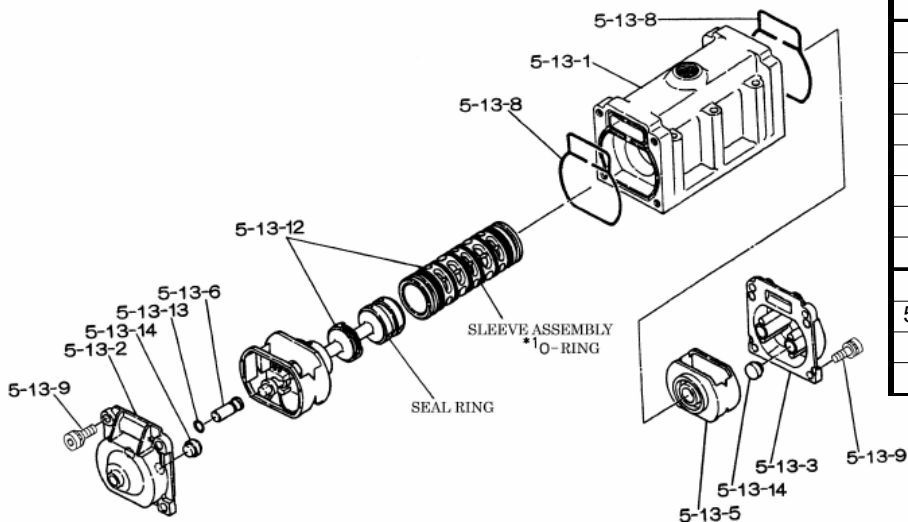

802971 Valve Body Assembly			
Reference No.	Description	Q'ty	Part No.
5-13-1	Valve Body	1	711931
5-13-2	Cap A	1	580999
5-13-3	Cap B	1	581000
5-13-5	Spring Stopper	1	771735
5-13-6	Reset Button	1	712976
5-13-8	Gasket	2	771738
5-13-9	Bolt	8	685036
5-13-12	C Spool Valve Assy.	1	803115
5-13-12 Seal	Seal Ring	15	771732
5-13-12 Sleeve	Sleeve Assembly	1	803675
5-13-13	O-ring	1	640005
5-13-14	Cushion	4	684128