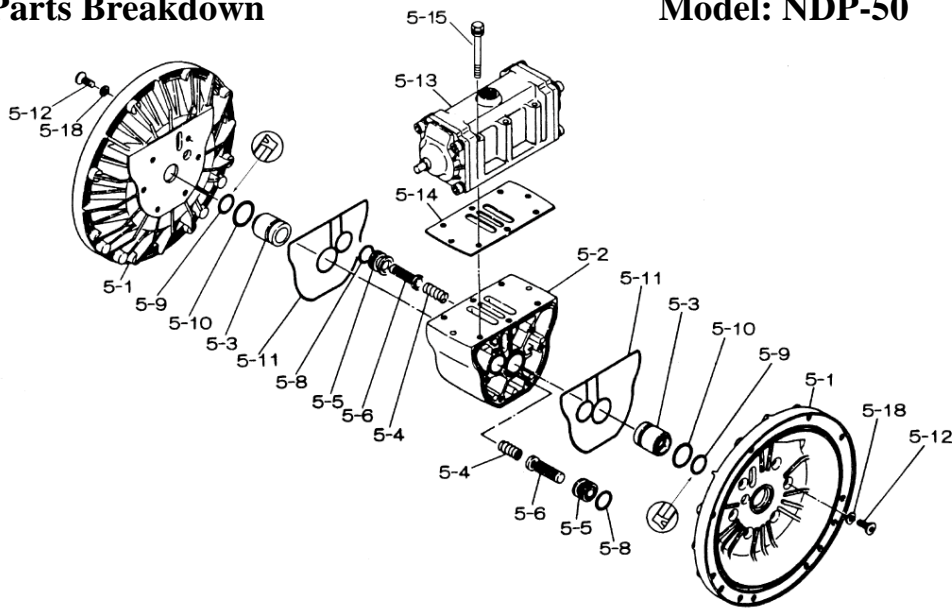

Yamada America, Inc.  
955 East Algonquin Rd  
Arlington Heights, IL 60005  
Phone: 847.631.9200  
www.yamadapump.com

Model: NDP-50BAH

Reference			
No.	Description	Q'ty	NDP-50BAH
1	Out Chamber	2	580961
2	In Manifold	1	714369
3	Out Manifold	1	714363
5	Body Assembly*	1	803112
7	Center Rod	1	711900
8	Center Disk	4	711904
10	Diaphragm	2	771703
11	Valve Seat	4	771794
12	Ball	4	770630
14	Ball Valve	1	684322
15	Elbow	1	682523
19	Pump Base	2	711928
20	Cushion	4	771402
21	Nut	2	683408
22	Coned Disk Spring	2	682740
23	Bolt	16	684203
24	Plain Washer	8	631014
25	Spring Lock Washer	4	631421
26	Bolt	12	611203
27	Plain Washer	24	631015
28	Spring Lock Washer	12	631422
29	Nut	12	627014
33	Bolt	4	611177
34	Nut	4	627013
35	Bolt	4	611149
36	Nut with Flange	4	682276
40	O-ring	4	640069

Body Assembly 803112				
Reference	No.	Description	Q'ty	NDP-50
	5-1	Air Chamber	2	711934
	5-2	Body	1	711936
	5-3	Throat Bearing	2	772689
	5-4	Spring	2	711937
	5-5	Valve Seat	2	771740
	5-6	Pilot Valve Assembly	2	832162
	5-8	O-ring	2	640020
	5-9	Packing	2	685444
	5-10	O-ring	2	640029
	5-11	Gasket	2	771742
	5-12	Flat Head Bolt	12	683812
	5-13	Valve Body Assembly *	1	802971
	5-14	Gasket	1	771712
	5-15	Bolt	6	684240
	5-18	Plain Washer	12	684987

802971 Valve Body Assembly

802971 Valve Body Assembly				
Reference	No.	Description	Q'ty	NDP-50
	5-13-1	Valve Body	1	711931
	5-13-2	Cap A	1	580999
	5-13-3	Cap B	1	581000
	5-13-5	Sleeve	1	803675
	5-13-6	Reset Button	1	771735
	5-13-8	Gasket	2	771738
	5-13-9	Bolt	8	685036
	5-13-12	C Spool Valve Assy *	1	803115
	5-13-13	O-ring	1	640005
	5-13-14	Cushion	4	684128

803115 Air Valve Assembly (5-13-12)

803115 Air Valve Assembly (5-13-12)				
Reference	No.	Description	Q'ty	NDP-50
	A	Sleeve	1	803675
	B	O-Ring	6	640037
	C	Spool Assembly	1	803114
	C-1	Spool	1	771733
	C-2	Seal Ring	15	771732
	C-3	O-Ring	5	640020
	D	Spring Retainer	1	771735
	E	C-Spring	2	711932
	F	Block	1	771734