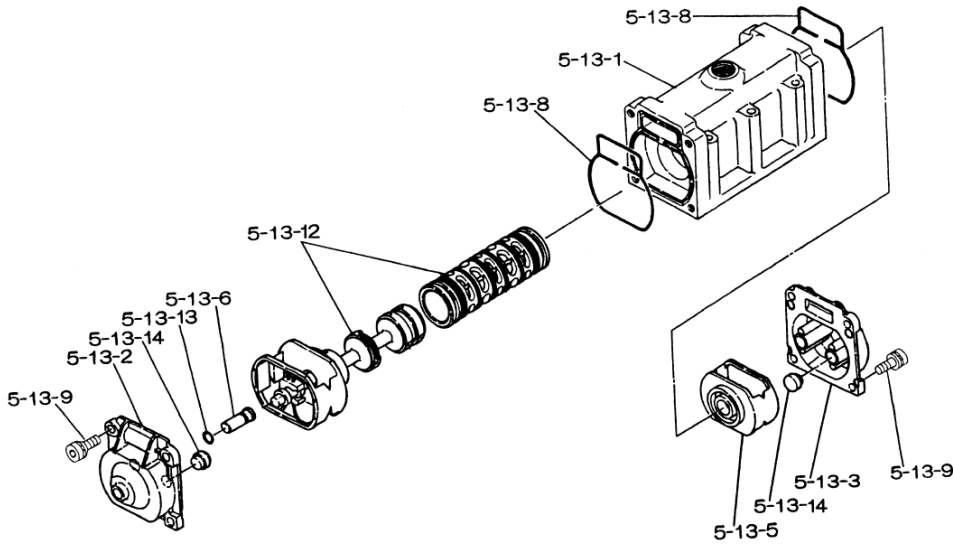

Yamada America, Inc.  
955 East Algonquin Rd  
Arlington Heights, IL 60005  
Phone: 847.631.9200  
www.yamadapump.com

Model: NDP-50BAH

Reference			
No.	Description	Q'ty	NDP-50BAH
1	Out Chamber	2	580961
2	In Manifold	1	714369
3	Out Manifold	1	714363
5	Body Assembly*	1	803112
7	Center Rod	1	711900
8	Center Disk	4	711904
10	Diaphragm	2	771703
11	Valve Seat	4	771794
12	Ball	4	770630
14	Ball Valve	1	684322
15	Elbow	1	682523
19	Pump Base	2	711928
20	Cushion	4	771402
21	Nut	2	683408
22	Coned Disk Spring	2	682740
23	Bolt	16	684203
24	Plain Washer	8	631014
25	Spring Lock Washer	4	631421
26	Bolt	12	611203
27	Plain Washer	24	631015
28	Spring Lock Washer	12	631422
29	Nut	12	627014
33	Bolt	4	611177
34	Nut	4	627013
35	Bolt	4	611149
36	Nut with Flange	4	682276
40	O-ring	4	640069

Body Assembly 803112				
Reference	No.	Description	Q'ty	NDP-50
	5-1	Air Chamber	2	711934
	5-2	Body	1	711936
	5-3	Throat Bearing	2	772689
	5-4	Spring	2	711937
	5-5	Valve Seat	2	771740
	5-6	Pilot Valve Assembly	2	832162
	5-8	O-ring	2	640020
	5-9	Packing	2	685444
	5-10	O-ring	2	640029
	5-11	Gasket	2	771742
	5-12	Flat Head Bolt	12	683812
	5-13	Valve Body Assembly *	1	802971
	5-14	Gasket	1	771712
	5-15	Bolt	6	684240
	5-18	Plain Washer	12	684987

802971 Valve Body Assembly

802971 Valve Body Assembly				
Reference	No.	Description	Q'ty	NDP-50
	5-13-1	Valve Body	1	711931
	5-13-2	Cap A	1	580999
	5-13-3	Cap B	1	581000
	5-13-5	Sleeve	1	803675
	5-13-6	Reset Button	1	771735
	5-13-8	Gasket	2	771738
	5-13-9	Bolt	8	685036
	5-13-12	C Spool Valve Assy *	1	803115
	5-13-13	O-ring	1	640005
	5-13-14	Cushion	4	684128

803115 Air Valve Assembly (5-13-12)

803115 Air Valve Assembly (5-13-12)				
Reference	No.	Description	Q'ty	NDP-50
	A	Sleeve	1	803675
	B	O-Ring	6	640037
	C	Spool Assembly	1	803114
	C-1	Spool	1	771733
	C-2	Seal Ring	15	771732
	C-3	O-Ring	5	640020
	D	Spring Retainer	1	771735
	E	C-Spring	2	711932
	F	Block	1	771734