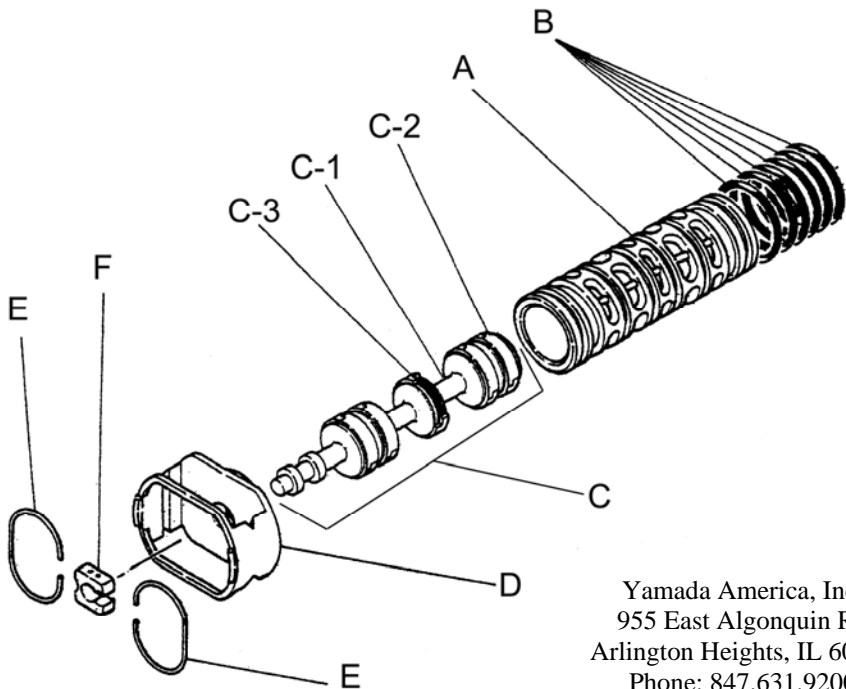

Yamada America, Inc.  
955 East Algonquin Rd  
Arlington Heights, IL 60005  
Phone: 847.631.9200  
www.yamadapump.com

Model: NDP-50BAH

Reference			
No.	Description	Q'ty	NDP-50BAH
1	Out Chamber	2	580961
2	In Manifold	1	714369
3	Out Manifold	1	714363
5	Body Assembly*	1	803112
7	Center Rod	1	711900
8	Center Disk	4	711904
10	Diaphragm	2	771703
11	Valve Seat	4	771794
12	Ball	4	770630
14	Ball Valve	1	684322
15	Elbow	1	682523
19	Pump Base	2	711928
20	Cushion	4	771402
21	Nut	2	683408
22	Coned Disk Spring	2	682740
23	Bolt	16	684203
24	Plain Washer	8	631014
25	Spring Lock Washer	4	631421
26	Bolt	12	611203
27	Plain Washer	24	631015
28	Spring Lock Washer	12	631422
29	Nut	12	627014
33	Bolt	4	611177
34	Nut	4	627013
35	Bolt	4	611149
36	Nut with Flange	4	682276
40	O-ring	4	640069

Body Assembly 803112				
Reference	No.	Description	Q'ty	NDP-50
	5-1	Air Chamber	2	711934
	5-2	Body	1	711936
	5-3	Throat Bearing	2	772689
	5-4	Spring	2	711937
	5-5	Valve Seat	2	771740
	5-6	Pilot Valve Assembly	2	832162
	5-8	O-ring	2	640020
	5-9	Packing	2	685444
	5-10	O-ring	2	640029
	5-11	Gasket	2	771742
	5-12	Flat Head Bolt	12	683812
	5-13	Valve Body Assembly *	1	802971
	5-14	Gasket	1	771712
	5-15	Bolt	6	684240
	5-18	Plain Washer	12	684987

802971 Valve Body Assembly

802971 Valve Body Assembly				
Reference	No.	Description	Q'ty	NDP-50
	5-13-1	Valve Body	1	711931
	5-13-2	Cap A	1	580999
	5-13-3	Cap B	1	581000
	5-13-5	Sleeve	1	803675
	5-13-6	Reset Button	1	771735
	5-13-8	Gasket	2	771738
	5-13-9	Bolt	8	685036
	5-13-12	C Spool Valve Assy *	1	803115
	5-13-13	O-ring	1	640005
	5-13-14	Cushion	4	684128

803115 Air Valve Assembly (5-13-12)

803115 Air Valve Assembly (5-13-12)				
Reference	No.	Description	Q'ty	NDP-50
	A	Sleeve	1	803675
	B	O-Ring	6	640037
	C	Spool Assembly	1	803114
	C-1	Spool	1	771733
	C-2	Seal Ring	15	771732
	C-3	O-Ring	5	640020
	D	Spring Retainer	1	771735
	E	C-Spring	2	711932
	F	Block	1	771734