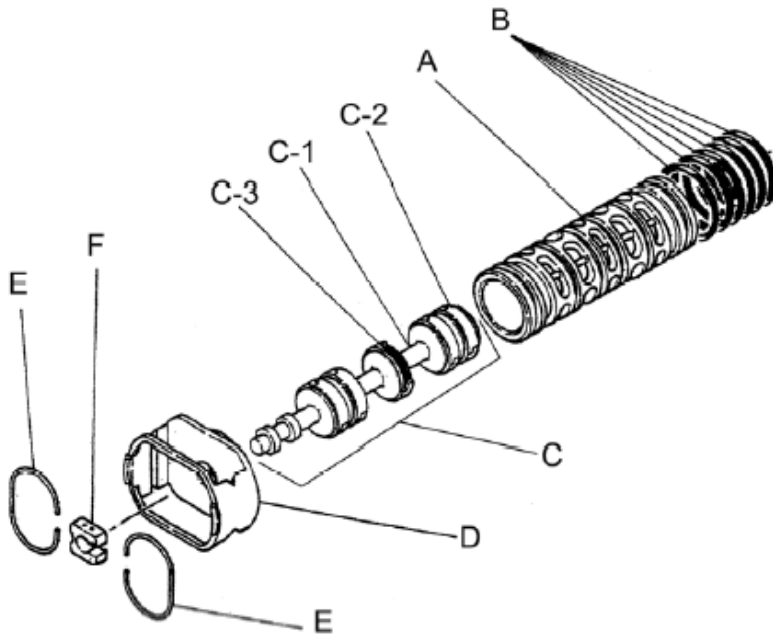

803115 Air Valve Assembly (5-13-12)			
Reference			
No.	Description	Q'ty	Part No.
A	Sleeve	1	803675
B	O-ring	6	640037
C	Spool Assembly	1	803114
C-1	Spool	1	771733
C-2	Seal Ring	15	771732
C-3	O-ring	5	640020
D	Spring Retainer	1	771735
E	C-Spring	2	711932
F	Block	1	771734

Yamada America, Inc.
955 East Algonquin Rd
Arlington Heights, IL 60005
Phone: 847.631.9200
Fax: 847.631.9273
www.yamadapump.com