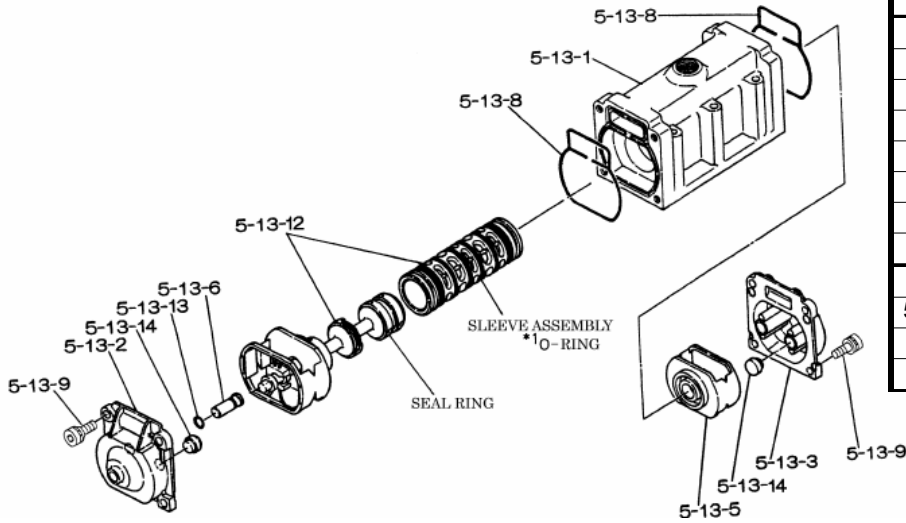

802971 Valve Body Assembly			
Reference			
No.	Description	Q'ty	Part No.
5-13-1	Valve Body	1	711931
5-13-2	Cap A	1	580999
5-13-3	Cap B	1	581000
5-13-5	Spring Stopper	1	771735
5-13-6	Reset Button	1	712976
5-13-8	Gasket	2	771738
5-13-9	Bolt	8	685036
5-13-12	C Spool Valve Assy.	1	803115
5-13-12 Seal	Seal Ring	15	771732
5-13-12 Sleeve	Sleeve Assembly	1	803675
5-13-13	O-ring	1	640005
5-13-14	Cushion	4	684128