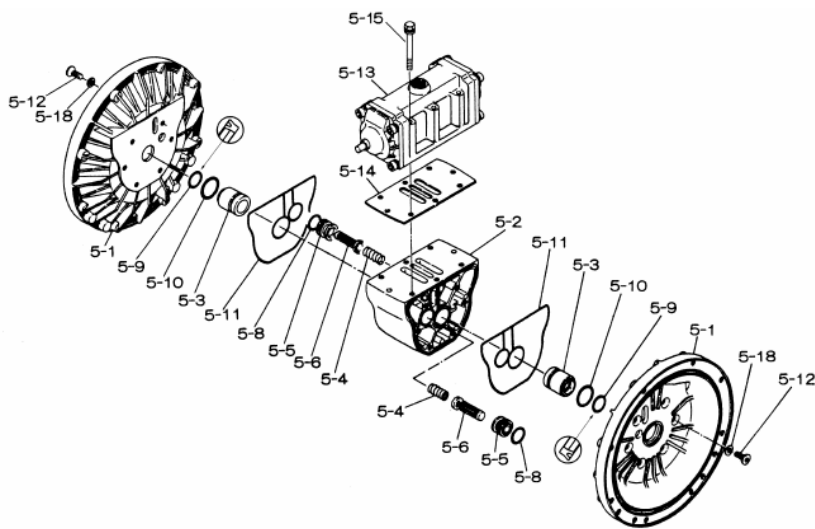

Yamada America, Inc.  
955 East Algonquin Rd  
Arlington Heights, IL 60005  
Phone: 847.631.9200  
Fax: 847.631.9273  
www.yamadapump.com

Model: NDP-50BAE  
Part # 852424

Reference No.	Description	Q'ty	Part No.
1	Out Chamber	2	580961
2	In Manifold	1	714369
3	Out Manifold	1	714363
5	Body Assembly	1	803112
7	Center Rod	1	711900
8	Center Disk	4	711904
10	Diaphragm	2	771856
11	Valve Seat	4	771949
12	Ball	4	770633
14	Ball Valve	1	684322
15	Elbow	1	682523
19	Pump Base	2	711928
20	Cushion	4	771402
21	Nut	2	683408
22	Coned Disk Spring	2	682740
23	Bolt	16	686045
24	Plain Washer	4	631014
25	Spring Lock Washer	4	631917
26	Bolt	12	611203
27	Plain Washer	12	631015
28	Spring Lock Washer	12	631918
29	Nut	12	627014
33	Bolt	4	611177
34	Nut	4	627013
35	Bolt	4	611149
36	Nut with Flange	4	682276
40	O-ring	4	684122
51	Cushion	2	770582

Repair Kits			
<b>K50-ME Liquid Side Kit includes the following:</b>			
10	Diaphragm	2	771856
11	Valve Seat	4	771949
40	O-ring	4	684122
12	Ball	4	770633

<b>K45-AM Air Side Kit includes the following:</b>			
5-3	Throat Bearing	2	772689
5-4	Spring	2	711937
5-5	Valve Seat	2	771740
5-6	Pilot Valve Assembly	2	832162
5-8	O-ring	7	640020
5-9	Packing	2	685444
5-10	O-ring	2	640029
5-11	Gasket	2	771742
5-14	Gasket	1	771712
5-13-8	Gasket	2	771738
5-13-12 Seal	Seal Ring	15	771732
5-13-12 Sleeve	Sleeve Assembly	1	803675

Body Assembly 803112			
Reference No.	Description	Q'ty	Part No.
5-1	Air Chamber	2	711934
5-2	Body	1	711936
5-3	Throat Bearing	2	772689
5-4	Spring	2	711937
5-5	Valve Seat	2	771740
5-6	Pilot Valve Assembly	2	832162
5-8	O-ring	2	640020
5-9	Packing	2	685444
5-10	O-ring	2	640029
5-11	Gasket	2	771742
5-12	Flat Head Bolt	12	683812
5-13	Valve Body Assembly	1	802971
5-14	Gasket	1	771712
5-15	Bolt	6	684240
5-18	Plain Washer	12	684987