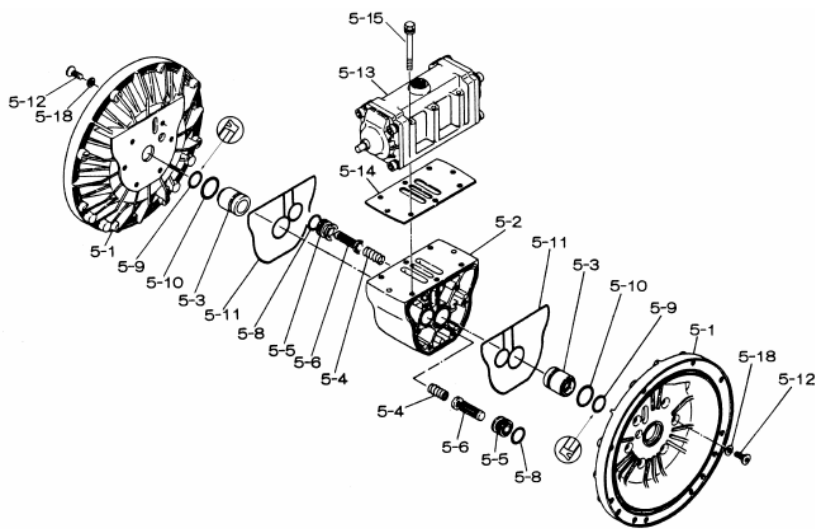

Yamada America, Inc.
955 East Algonquin Rd
Arlington Heights, IL 60005
Phone: 847.631.9200
Fax: 847.631.9273
www.yamadapump.com

Model: NDP-50BAC
Part # 852423

Reference No.	Description	Q'ty	Part No.
1	Out Chamber	2	580961
2	In Manifold	1	714369
3	Out Manifold	1	714363
5	Body Assembly	1	803112
7	Center Rod	1	711900
8	Center Disk	4	711904
10	Diaphragm	2	771855
11	Valve Seat	4	771957
12	Ball	4	770627
14	Ball Valve	1	684322
15	Elbow	1	682523
19	Pump Base	2	711928
20	Cushion	4	771402
21	Nut	2	683408
22	Coned Disk Spring	2	682740
23	Bolt	16	686045
24	Plain Washer	4	631014
25	Spring Lock Washer	4	631917
26	Bolt	12	611203
27	Plain Washer	12	631015
28	Spring Lock Washer	12	631918
29	Nut	12	627014
33	Bolt	4	611177
34	Nut	4	627013
35	Bolt	4	611149
36	Nut with Flange	4	682276
40	O-ring	4	640069
51	Cushion	2	770582

Repair Kits

K50-MC Liquid Side Kit includes the following:

10	Diaphragm	2	771855
11	Valve Seat	4	771957
40	O-ring	4	640069
12	Ball	4	770627

K45-AM Air Side Kit includes the following:

5-3	Throat Bearing	2	772689
5-4	Spring	2	711937
5-5	Valve Seat	2	771740
5-6	Pilot Valve Assembly	2	832162
5-8	O-ring	7	640020
5-9	Packing	2	685444
5-10	O-ring	2	640029
5-11	Gasket	2	771742
5-14	Gasket	1	771712
5-13-8	Gasket	2	771738
5-13-12 Seal	Seal Ring	15	771732
5-13-12 Sleeve	Sleeve Assembly	1	803675

Body Assembly 803112

Reference No.	Description	Q'ty	Part No.
5-1	Air Chamber	2	711934
5-2	Body	1	711936
5-3	Throat Bearing	2	772689
5-4	Spring	2	711937
5-5	Valve Seat	2	771740
5-6	Pilot Valve Assembly	2	832162
5-8	O-ring	2	640020
5-9	Packing	2	685444
5-10	O-ring	2	640029
5-11	Gasket	2	771742
5-12	Flat Head Bolt	12	683812
5-13	Valve Body Assembly	1	802971
5-14	Gasket	1	771712
5-15	Bolt	6	684240
5-18	Plain Washer	12	684987