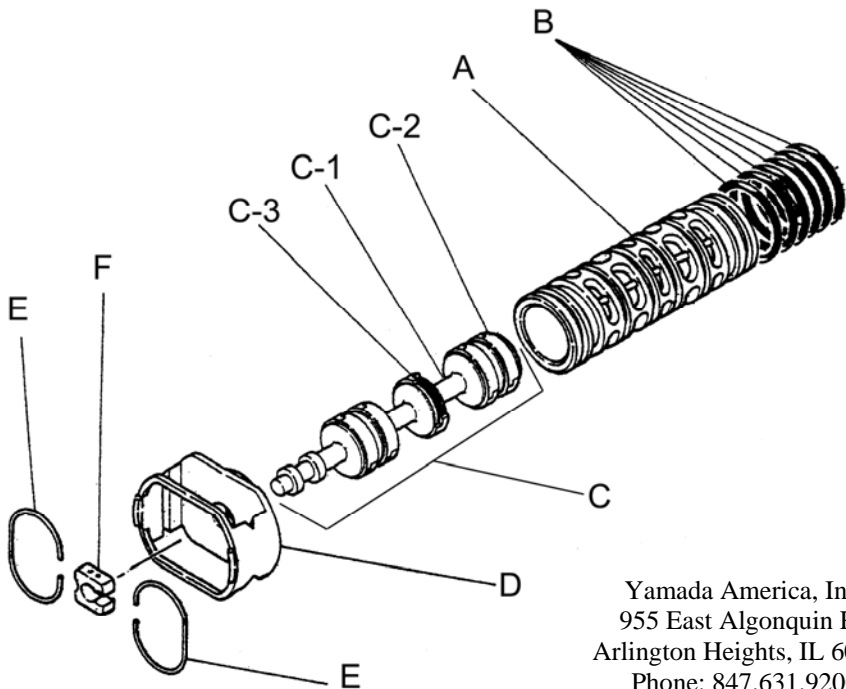

Yamada America, Inc.
955 East Algonquin Rd
Arlington Heights, IL 60005
Phone: 847.631.9200
www.yamadapump.com

Model: NDP-50BAC

Reference			
No.	Description	Q'ty	NDP-50BAC
1	Out Chamber	2	580961
2	In Manifold	1	714369
3	Out Manifold	1	714363
5	Body Assembly*	1	803112
7	Center Rod	1	711900
8	Center Disk	4	711904
10	Diaphragm	2	771855
11	Valve Seat	4	771957
12	Ball	4	770627
14	Ball Valve	1	684322
15	Elbow	1	682523
19	Pump Base	2	711928
20	Cushion	4	771402
21	Nut	2	683408
22	Coned Disk Spring	2	682740
23	Bolt	16	684203
24	Plain Washer	8	631014
25	Spring Lock Washer	4	631421
26	Bolt	12	611203
27	Plain Washer	24	631015
28	Spring Lock Washer	12	631422
29	Nut	12	627014
33	Bolt	4	611177
34	Nut	4	627013
35	Bolt	4	611149
36	Nut with Flange	4	682276
40	O-ring	4	640069

Body Assembly 803112				
Reference	No.	Description	Q'ty	NDP-50
	5-1	Air Chamber	2	711934
	5-2	Body	1	711936
	5-3	Throat Bearing	2	772689
	5-4	Spring	2	711937
	5-5	Valve Seat	2	771740
	5-6	Pilot Valve Assembly	2	832162
	5-8	O-ring	2	640020
	5-9	Packing	2	685444
	5-10	O-ring	2	640029
	5-11	Gasket	2	771742
	5-12	Flat Head Bolt	12	683812
	5-13	Valve Body Assembly *	1	802971
	5-14	Gasket	1	771712
	5-15	Bolt	6	684240
	5-18	Plain Washer	12	684987

802971 Valve Body Assembly

Reference	No.	Description	Q'ty	NDP-50
	5-13-1	Valve Body	1	711931
	5-13-2	Cap A	1	580999
	5-13-3	Cap B	1	581000
	5-13-5	Spring Stopper	1	771735
	5-13-6	Reset Button	1	712976
	5-13-8	Gasket	2	771738
	5-13-9	Bolt	8	685036
	5-13-12	C Spool Valve Assy *	1	803115
	5-13-13	O-ring	1	640005
	5-13-14	Cushion	4	684128

803115 Air Valve Assembly (5-13-12)

Reference	No.	Description	Q'ty	NDP-50
	A	Sleeve	1	803675
	B	O-Ring	6	640037
	C	Spool Assembly	1	803114
	C-1	Spool	1	771733
	C-2	Seal Ring	15	771732
	C-3	O-Ring	5	640020
	D	Spring Retainer	1	771735
	E	C-Spring	2	711932
	F	Block	1	771734