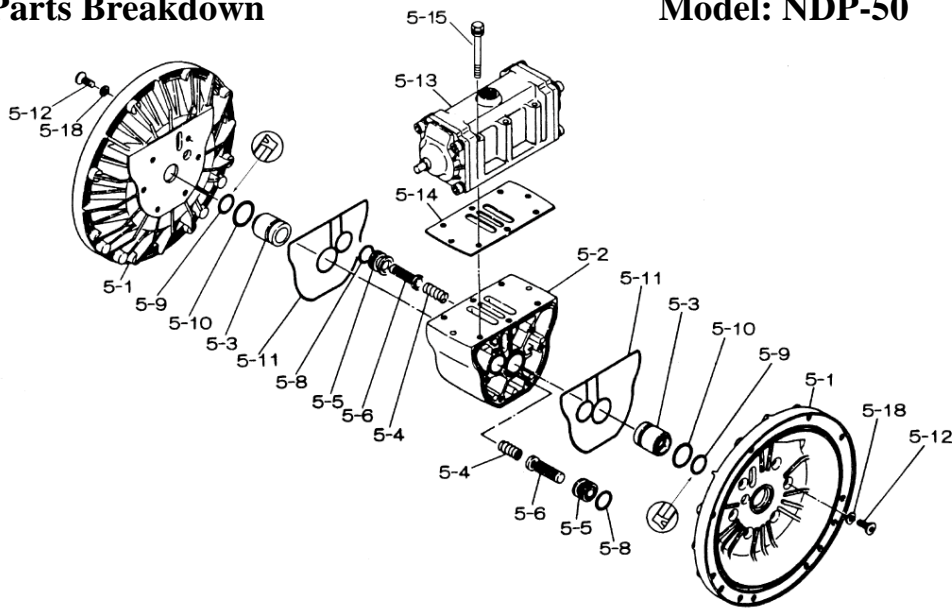

Yamada America, Inc.
955 East Algonquin Rd
Arlington Heights, IL 60005
Phone: 847.631.9200
www.yamadapump.com

Model: NDP-50BAC

Reference			
No.	Description	Q'ty	NDP-50BAC
1	Out Chamber	2	580961
2	In Manifold	1	714369
3	Out Manifold	1	714363
5	Body Assembly*	1	803112
7	Center Rod	1	711900
8	Center Disk	4	711904
10	Diaphragm	2	771855
11	Valve Seat	4	771957
12	Ball	4	770627
14	Ball Valve	1	684322
15	Elbow	1	682523
19	Pump Base	2	711928
20	Cushion	4	771402
21	Nut	2	683408
22	Coned Disk Spring	2	682740
23	Bolt	16	684203
24	Plain Washer	8	631014
25	Spring Lock Washer	4	631421
26	Bolt	12	611203
27	Plain Washer	24	631015
28	Spring Lock Washer	12	631422
29	Nut	12	627014
33	Bolt	4	611177
34	Nut	4	627013
35	Bolt	4	611149
36	Nut with Flange	4	682276
40	O-ring	4	640069

Body Assembly 803112				
Reference	No.	Description	Q'ty	NDP-50
	5-1	Air Chamber	2	711934
	5-2	Body	1	711936
	5-3	Throat Bearing	2	772689
	5-4	Spring	2	711937
	5-5	Valve Seat	2	771740
	5-6	Pilot Valve Assembly	2	832162
	5-8	O-ring	2	640020
	5-9	Packing	2	685444
	5-10	O-ring	2	640029
	5-11	Gasket	2	771742
	5-12	Flat Head Bolt	12	683812
	5-13	Valve Body Assembly *	1	802971
	5-14	Gasket	1	771712
	5-15	Bolt	6	684240
	5-18	Plain Washer	12	684987

802971 Valve Body Assembly

Reference	No.	Description	Q'ty	NDP-50
	5-13-1	Valve Body	1	711931
	5-13-2	Cap A	1	580999
	5-13-3	Cap B	1	581000
	5-13-5	Spring Stopper	1	771735
	5-13-6	Reset Button	1	712976
	5-13-8	Gasket	2	771738
	5-13-9	Bolt	8	685036
	5-13-12	C Spool Valve Assy *	1	803115
	5-13-13	O-ring	1	640005
	5-13-14	Cushion	4	684128

803115 Air Valve Assembly (5-13-12)

Reference	No.	Description	Q'ty	NDP-50
	A	Sleeve	1	803675
	B	O-Ring	6	640037
	C	Spool Assembly	1	803114
	C-1	Spool	1	771733
	C-2	Seal Ring	15	771732
	C-3	O-Ring	5	640020
	D	Spring Retainer	1	771735
	E	C-Spring	2	711932
	F	Block	1	771734