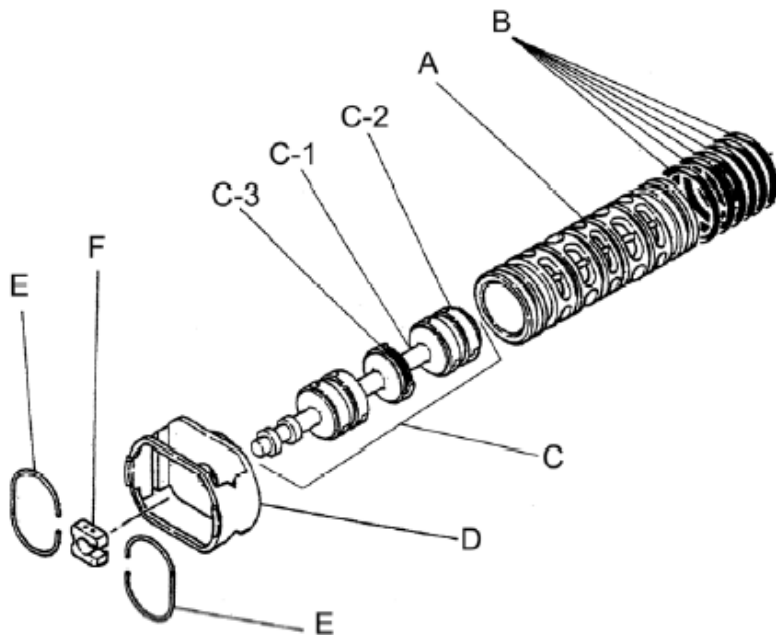

Repair Kits

K50-MC Liquid Side Kit includes the following:

10	Diaphragm	2	771855
11	Valve Seat	4	771957
40	O-ring	4	640069
12	Ball	4	770627

K45-AM Air Side Kit includes the following:

5-3	Throat Bearing	2	772689
5-4	Spring	2	711937
5-5	Valve Seat	2	771740
5-6	Pilot Valve Assembly	2	832162
5-8	O-ring	7	640020
5-9	Packing	2	685444
5-10	O-ring	2	640029
5-11	Gasket	2	771742
5-14	Gasket	1	771712
5-13-8	Gasket	2	771738
5-13-12 Seal	Seal Ring	15	771732
5-13-12 Sleeve	Sleeve Assembly	1	803675

Body Assembly 803112

Reference No.	Description	Q'ty	Part No.
5-1	Air Chamber	2	711934
5-2	Body	1	711936
5-3	Throat Bearing	2	772689
5-4	Spring	2	711937
5-5	Valve Seat	2	771740
5-6	Pilot Valve Assembly	2	832162
5-8	O-ring	2	640020
5-9	Packing	2	685444
5-10	O-ring	2	640029
5-11	Gasket	2	771742
5-12	Flat Head Bolt	12	683812
5-13	Valve Body Assembly	1	802971
5-14	Gasket	1	771712
5-15	Bolt	6	684240
5-18	Plain Washer	12	684987

Yamada America, Inc.
 955 East Algonquin Rd
 Arlington Heights, IL 60005
 Phone: 847.631.9200
 Fax: 847.631.9273
 www.yamadapump.com

802971 Valve Body Assembly			
Reference			
No.	Description	Q'ty	Part No.
5-13-1	Valve Body	1	711931
5-13-2	Cap A	1	580999
5-13-3	Cap B	1	581000
5-13-5	Spring Stopper	1	771735
5-13-6	Reset Button	1	712976
5-13-8	Gasket	2	771738
5-13-9	Bolt	8	685036
5-13-12	C Spool Valve Assy.	1	803115
5-13-12 Seal	Seal Ring	15	771732
5-13-12 Sleeve	Sleeve Assembly	1	803675
5-13-13	O-ring	1	640005
5-13-14	Cushion	4	684128