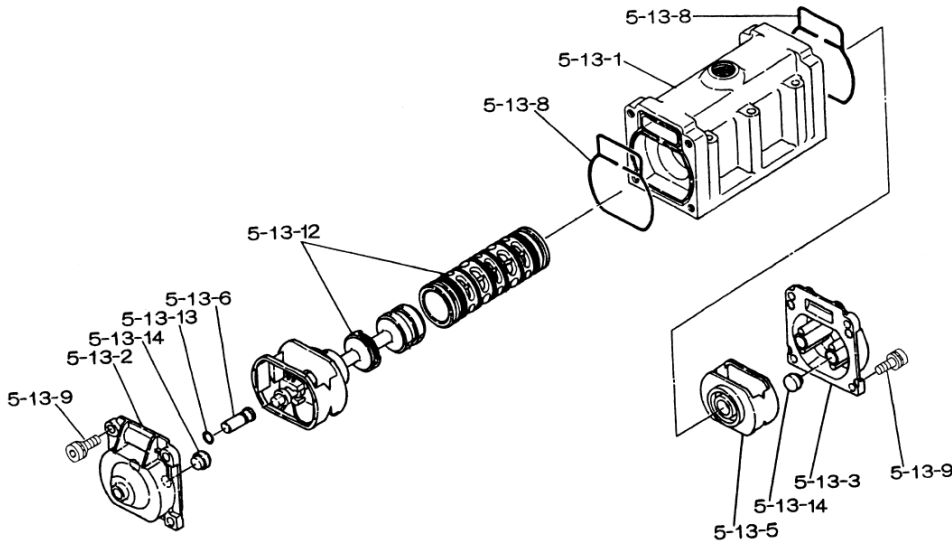

Yamada America, Inc.
955 East Algonquin Rd
Arlington Heights, IL 60005
Phone: 847.631.9200
www.yamadapump.com

Model: NDP-50BAC

Reference			
No.	Description	Q'ty	NDP-50BAC
1	Out Chamber	2	580961
2	In Manifold	1	714369
3	Out Manifold	1	714363
5	Body Assembly*	1	803112
7	Center Rod	1	711900
8	Center Disk	4	711904
10	Diaphragm	2	771855
11	Valve Seat	4	771957
12	Ball	4	770627
14	Ball Valve	1	684322
15	Elbow	1	682523
19	Pump Base	2	711928
20	Cushion	4	771402
21	Nut	2	683408
22	Coned Disk Spring	2	682740
23	Bolt	16	684203
24	Plain Washer	8	631014
25	Spring Lock Washer	4	631421
26	Bolt	12	611203
27	Plain Washer	24	631015
28	Spring Lock Washer	12	631422
29	Nut	12	627014
33	Bolt	4	611177
34	Nut	4	627013
35	Bolt	4	611149
36	Nut with Flange	4	682276
40	O-ring	4	640069

Body Assembly 803112				
Reference	No.	Description	Q'ty	NDP-50
	5-1	Air Chamber	2	711934
	5-2	Body	1	711936
	5-3	Throat Bearing	2	772689
	5-4	Spring	2	711937
	5-5	Valve Seat	2	771740
	5-6	Pilot Valve Assembly	2	832162
	5-8	O-ring	2	640020
	5-9	Packing	2	685444
	5-10	O-ring	2	640029
	5-11	Gasket	2	771742
	5-12	Flat Head Bolt	12	683812
	5-13	Valve Body Assembly *	1	802971
	5-14	Gasket	1	771712
	5-15	Bolt	6	684240
	5-18	Plain Washer	12	684987

802971 Valve Body Assembly

Reference	No.	Description	Q'ty	NDP-50
	5-13-1	Valve Body	1	711931
	5-13-2	Cap A	1	580999
	5-13-3	Cap B	1	581000
	5-13-5	Spring Stopper	1	771735
	5-13-6	Reset Button	1	712976
	5-13-8	Gasket	2	771738
	5-13-9	Bolt	8	685036
	5-13-12	C Spool Valve Assy *	1	803115
	5-13-13	O-ring	1	640005
	5-13-14	Cushion	4	684128

803115 Air Valve Assembly (5-13-12)

Reference	No.	Description	Q'ty	NDP-50
	A	Sleeve	1	803675
	B	O-Ring	6	640037
	C	Spool Assembly	1	803114
	C-1	Spool	1	771733
	C-2	Seal Ring	15	771732
	C-3	O-Ring	5	640020
	D	Spring Retainer	1	771735
	E	C-Spring	2	711932
	F	Block	1	771734