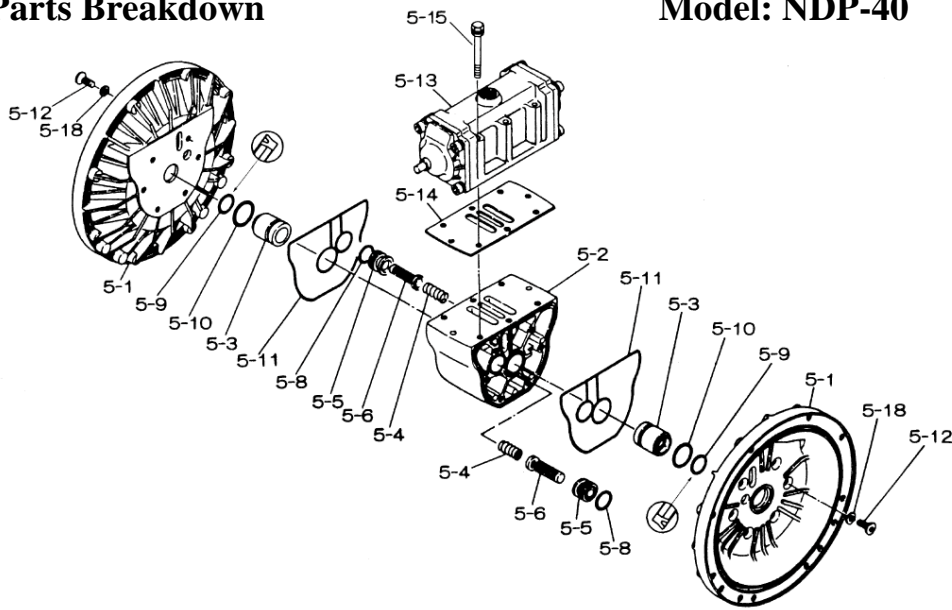

Yamada America, Inc.
955 East Algonquin Rd
Arlington Heights, IL 60005
Phone: 847.631.9200
www.yamadapump.com

Model: NDP-40BVT
Yamada

| Reference | | | |
|-----------|--------------------|------|-----------|
| No. | Description | Q'ty | NDP-40BVT |
| 1 | Out Chamber | 2 | 780215 |
| 2 | In Manifold | 2 | 772727 |
| 3 | Out Manifold | 2 | 780205 |
| 4 | Center Manifold | 2 | 780216 |
| 5 | Body Assembly | 1 | 803111 |
| 7 | Center Rod | 1 | 711939 |
| 8 | Center Disk | 2 | 707817 |
| 9 | Center Disk | 2 | 780207 |
| 10 | Diaphragm | 2 | 770814 |
| 11 | Valve Seat | 4 | 772739 |
| 12 | Ball | 4 | 770692 |
| 14 | Ball Valve | 1 | 684321 |
| 15 | Elbow | 1 | 682523 |
| 16 | Bushing | 1 | 684339 |
| 19 | Pump Base | 2 | 711925 |
| 20 | Cushion | 4 | 771865 |
| 23 | Bolt | 16 | 683541 |
| 24 | Plain Washer | 84 | 631330 |
| 25 | Spring Lock Washer | 4 | 680257 |
| 26 | Bolt | 12 | 621183 |
| 33 | Bolt | 4 | 621179 |
| 34 | Nut | 4 | 628013 |
| 35 | Bolt | 4 | 621149 |
| 36 | Nut with Flange | 4 | 683837 |
| 37 | Bolt | 8 | 683542 |
| 39 | O-ring | 4 | 772740 |
| 40 | O-ring | 4 | 772741 |
| 41T | O-ring | 4 | 643015 |
| 46 | Cap | 4 | 683641 |
| 53T | O-ring | 4 | 643139 |

Body Assembly 803111

| Reference No. | Description | | |
|---------------|-----------------------|----|--------|
| 5-1 | Air Chamber | 2 | 711933 |
| 5-2 | Body | 1 | 711936 |
| 5-3 | Throat Bearing | 2 | 772689 |
| 5-4 | Spring | 2 | 711937 |
| 5-5 | Valve Seat | 2 | 771740 |
| 5-6 | Pilot Valve Assembly | 2 | 832162 |
| 5-8 | O-ring | 2 | 640020 |
| 5-9 | Packing | 2 | 685444 |
| 5-10 | O-ring | 2 | 640029 |
| 5-11 | Gasket | 2 | 771742 |
| 5-12 | Flat Head Bolt | 12 | 683812 |
| 5-13 | Valve Body Assembly * | 1 | 802971 |
| 5-14 | Gasket | 1 | 771712 |
| 5-15 | Bolt | 6 | 684240 |
| 5-18 | Plain Washer | 12 | 684987 |