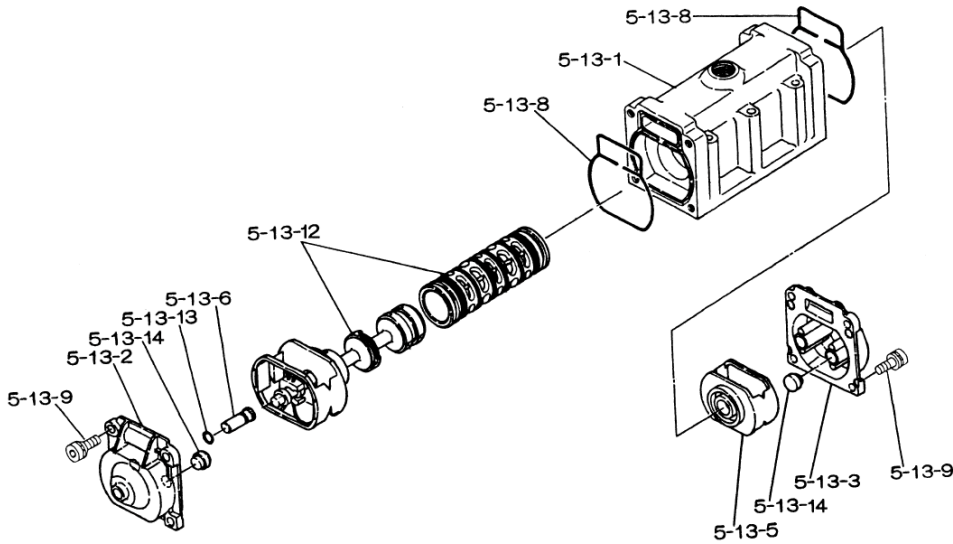

Yamada America, Inc.
955 East Algonquin Rd
Arlington Heights, IL 60005
Phone: 847.631.9200
www.yamadapump.com

Model: NDP-40BVT
Yamada

| Reference | | | |
|-----------|--------------------|------|-----------|
| No. | Description | Q'ty | NDP-40BVT |
| 1 | Out Chamber | 2 | 780215 |
| 2 | In Manifold | 2 | 772727 |
| 3 | Out Manifold | 2 | 780205 |
| 4 | Center Manifold | 2 | 780216 |
| 5 | Body Assembly | 1 | 803111 |
| 7 | Center Rod | 1 | 711939 |
| 8 | Center Disk | 2 | 707817 |
| 9 | Center Disk | 2 | 780207 |
| 10 | Diaphragm | 2 | 770814 |
| 11 | Valve Seat | 4 | 772739 |
| 12 | Ball | 4 | 770692 |
| 14 | Ball Valve | 1 | 684321 |
| 15 | Elbow | 1 | 682523 |
| 16 | Bushing | 1 | 684339 |
| 19 | Pump Base | 2 | 711925 |
| 20 | Cushion | 4 | 771865 |
| 23 | Bolt | 16 | 683541 |
| 24 | Plain Washer | 84 | 631330 |
| 25 | Spring Lock Washer | 4 | 680257 |
| 26 | Bolt | 12 | 621183 |
| 33 | Bolt | 4 | 621179 |
| 34 | Nut | 4 | 628013 |
| 35 | Bolt | 4 | 621149 |
| 36 | Nut with Flange | 4 | 683837 |
| 37 | Bolt | 8 | 683542 |
| 39 | O-ring | 4 | 772740 |
| 40 | O-ring | 4 | 772741 |
| 41T | O-ring | 4 | 643015 |
| 46 | Cap | 4 | 683641 |
| 53T | O-ring | 4 | 643139 |

Body Assembly 803111

| Reference No. | Description | | |
|---------------|-----------------------|----|--------|
| 5-1 | Air Chamber | 2 | 711933 |
| 5-2 | Body | 1 | 711936 |
| 5-3 | Throat Bearing | 2 | 772689 |
| 5-4 | Spring | 2 | 711937 |
| 5-5 | Valve Seat | 2 | 771740 |
| 5-6 | Pilot Valve Assembly | 2 | 832162 |
| 5-8 | O-ring | 2 | 640020 |
| 5-9 | Packing | 2 | 685444 |
| 5-10 | O-ring | 2 | 640029 |
| 5-11 | Gasket | 2 | 771742 |
| 5-12 | Flat Head Bolt | 12 | 683812 |
| 5-13 | Valve Body Assembly * | 1 | 802971 |
| 5-14 | Gasket | 1 | 771712 |
| 5-15 | Bolt | 6 | 684240 |
| 5-18 | Plain Washer | 12 | 684987 |