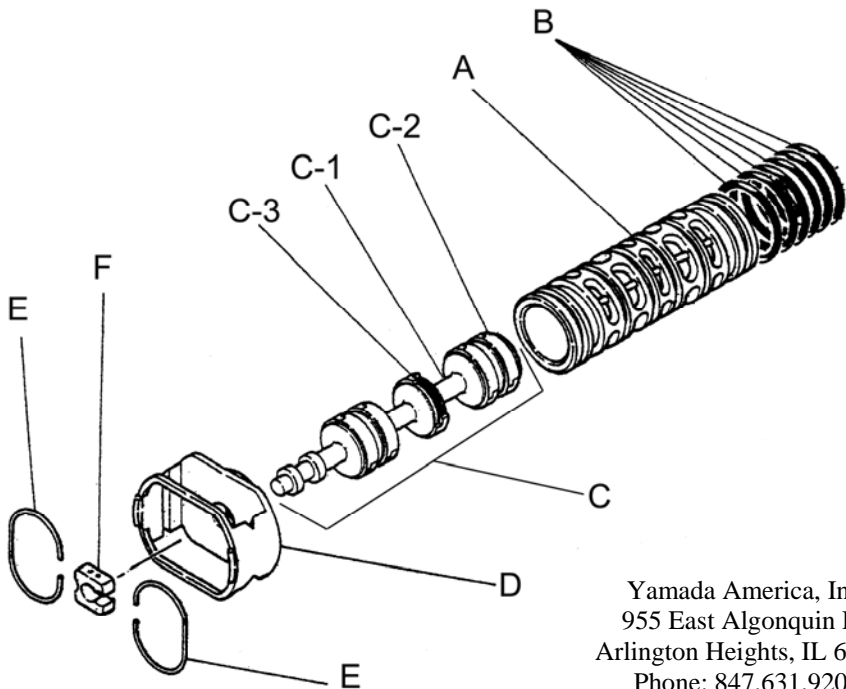

803115 Air Valve Assembly (5-13-12)

Reference No.	Description		
A	Sleeve	1	803675
B	O-Ring	6	640037
C	Spool Assembly	1	803114
C-1	Spool	1	771733
C-2	Seal Ring	15	771732
C-3	O-Ring	5	640020
D	Spring Retainer	1	771735
E	C-Spring	2	711932
F	Block	1	771734

Yamada America, Inc.
955 East Algonquin Rd
Arlington Heights, IL 60005
Phone: 847.631.9200
www.yamadapump.com