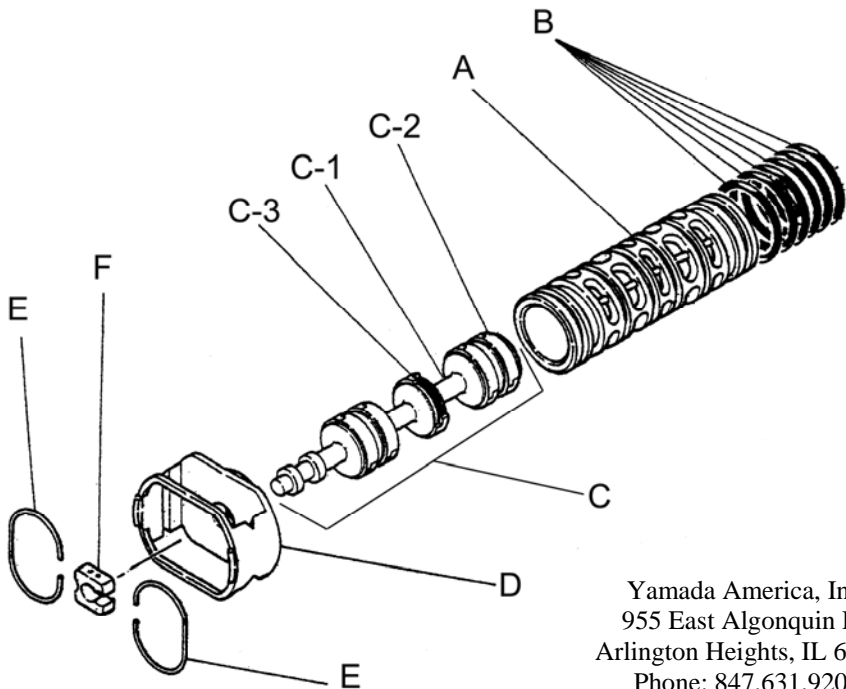

Body Assembly 803111

| Reference No. | Description | | |
|---------------|-----------------------|----|--------|
| 5-1 | Air Chamber | 2 | 711933 |
| 5-2 | Body | 1 | 711936 |
| 5-3 | Throat Bearing | 2 | 772689 |
| 5-4 | Spring | 2 | 711937 |
| 5-5 | Valve Seat | 2 | 771740 |
| 5-6 | Pilot Valve Assembly | 2 | 832162 |
| 5-8 | O-ring | 2 | 640020 |
| 5-9 | Packing | 2 | 685444 |
| 5-10 | O-ring | 2 | 640029 |
| 5-11 | Gasket | 2 | 771742 |
| 5-12 | Flat Head Bolt | 12 | 683812 |
| 5-13 | Valve Body Assembly * | 1 | 802971 |
| 5-14 | Gasket | 1 | 771712 |
| 5-15 | Bolt | 6 | 684240 |
| 5-18 | Plain Washer | 12 | 684987 |

802971 Valve Body Assembly

| Reference No. | Description | | |
|---------------|----------------------|---|--------|
| 5-13-1 | Valve Body | 1 | 711931 |
| 5-13-2 | Cap A | 1 | 580999 |
| 5-13-3 | Cap B | 1 | 581000 |
| 5-13-5 | Spring Stopper | 1 | 771735 |
| 5-13-6 | Reset Button | 1 | 712976 |
| 5-13-8 | Gasket | 2 | 771738 |
| 5-13-9 | Bolt | 8 | 685036 |
| 5-13-12 | C Spool Valve Assy * | 1 | 803115 |
| 5-13-13 | O-ring | 1 | 640005 |
| 5-13-14 | Cushion | 4 | 684128 |