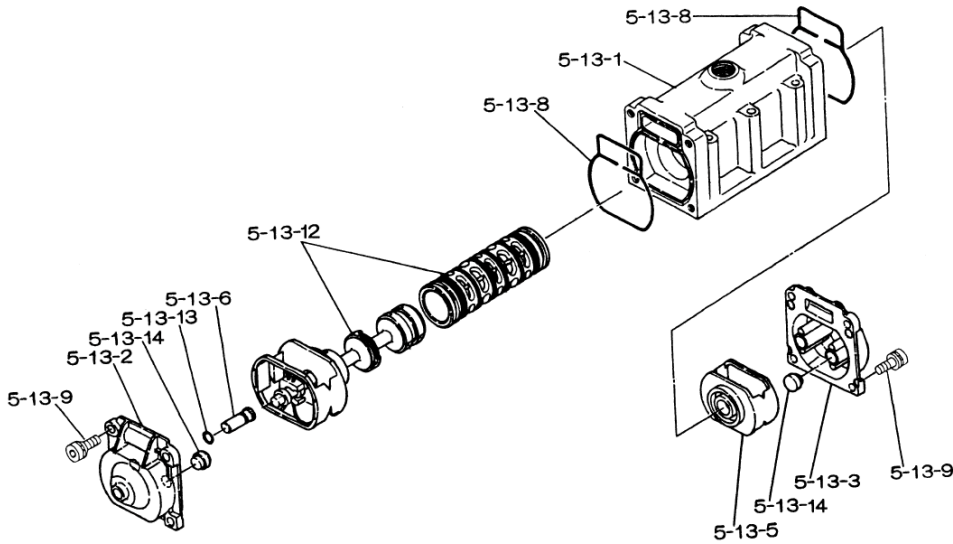

Yamada America, Inc.
955 East Algonquin Rd
Arlington Heights, IL 60005
Phone: 847.631.9200
www.yamadapump.com

Model: NDP-40BVS

| Reference | | | |
|-----------|--------------------|------|-----------|
| No. | Description | Q'ty | NDP-40BVS |
| 1 | Out Chamber | 2 | 780215 |
| 2 | In Manifold | 2 | 772727 |
| 3 | Out Manifold | 2 | 780205 |
| 4 | Center Manifold | 2 | 780216 |
| 5 | Body Assembly | 1 | 803111 |
| 7 | Center Rod | 1 | 711900 |
| 8 | Center Disk | 2 | 711902 |
| 9 | Center Disk | 2 | 772730 |
| 10 | Diaphragm | 2 | 771975 |
| 11 | Valve Seat | 4 | 772739 |
| 12 | Ball | 4 | 770692 |
| 14 | Ball Valve | 1 | 684321 |
| 15 | Elbow | 1 | 682523 |
| 16 | Bushing | 1 | 684339 |
| 19 | Pump Base | 2 | 711925 |
| 20 | Cushion | 4 | 771865 |
| 23 | Bolt | 16 | 683541 |
| 24 | Plain Washer | 84 | 631330 |
| 25 | Spring Lock Washer | 4 | 680257 |
| 26 | Bolt | 12 | 621183 |
| 33 | Bolt | 4 | 621179 |
| 34 | Nut | 4 | 628013 |
| 35 | Bolt | 4 | 621149 |
| 36 | Nut with Flange | 4 | 683837 |
| 37 | Bolt | 8 | 683542 |
| 39 | O-ring | 4 | 772740 |
| 40 | O-ring | 4 | 772741 |
| 46 | Cap | 4 | 683641 |
| 51 | Cushion | 2 | 770582 |
| 53 | O-ring | 4 | 643136 |

Body Assembly 803111

| Reference No. | Description | | |
|---------------|-----------------------|----|--------|
| 5-1 | Air Chamber | 2 | 711933 |
| 5-2 | Body | 1 | 711936 |
| 5-3 | Throat Bearing | 2 | 772689 |
| 5-4 | Spring | 2 | 711937 |
| 5-5 | Valve Seat | 2 | 771740 |
| 5-6 | Pilot Valve Assembly | 2 | 832162 |
| 5-8 | O-ring | 2 | 640020 |
| 5-9 | Packing | 2 | 685444 |
| 5-10 | O-ring | 2 | 640029 |
| 5-11 | Gasket | 2 | 771742 |
| 5-12 | Flat Head Bolt | 12 | 683812 |
| 5-13 | Valve Body Assembly * | 1 | 802971 |
| 5-14 | Gasket | 1 | 771712 |
| 5-15 | Bolt | 6 | 684240 |
| 5-18 | Plain Washer | 12 | 684987 |