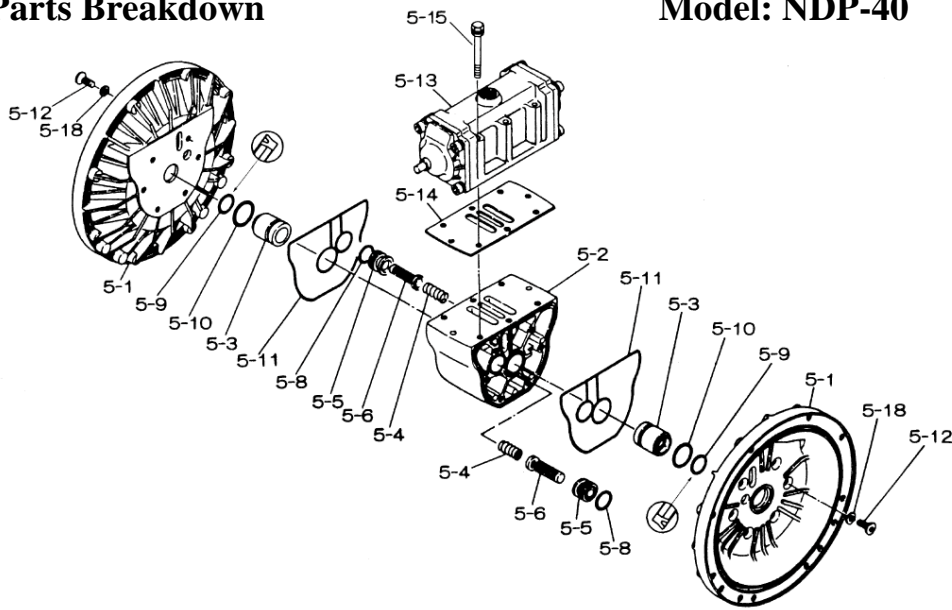

Body Assembly 803111

| Reference No. | Description | | |
|---------------|-----------------------|----|--------|
| 5-1 | Air Chamber | 2 | 711933 |
| 5-2 | Body | 1 | 711936 |
| 5-3 | Throat Bearing | 2 | 772689 |
| 5-4 | Spring | 2 | 711937 |
| 5-5 | Valve Seat | 2 | 771740 |
| 5-6 | Pilot Valve Assembly | 2 | 832162 |
| 5-8 | O-ring | 2 | 640020 |
| 5-9 | Packing | 2 | 685444 |
| 5-10 | O-ring | 2 | 640029 |
| 5-11 | Gasket | 2 | 771742 |
| 5-12 | Flat Head Bolt | 12 | 683812 |
| 5-13 | Valve Body Assembly * | 1 | 802971 |
| 5-14 | Gasket | 1 | 771712 |
| 5-15 | Bolt | 6 | 684240 |
| 5-18 | Plain Washer | 12 | 684987 |

802971 Valve Body Assembly

| Reference No. | Description | | |
|---------------|----------------------|---|--------|
| 5-13-1 | Valve Body | 1 | 711931 |
| 5-13-2 | Cap A | 1 | 580999 |
| 5-13-3 | Cap B | 1 | 581000 |
| 5-13-5 | Spring Stopper | 1 | 771735 |
| 5-13-6 | Reset Button | 1 | 712976 |
| 5-13-8 | Gasket | 2 | 771738 |
| 5-13-9 | Bolt | 8 | 685036 |
| 5-13-12 | C Spool Valve Assy * | 1 | 803115 |
| 5-13-13 | O-ring | 1 | 640005 |
| 5-13-14 | Cushion | 4 | 684128 |