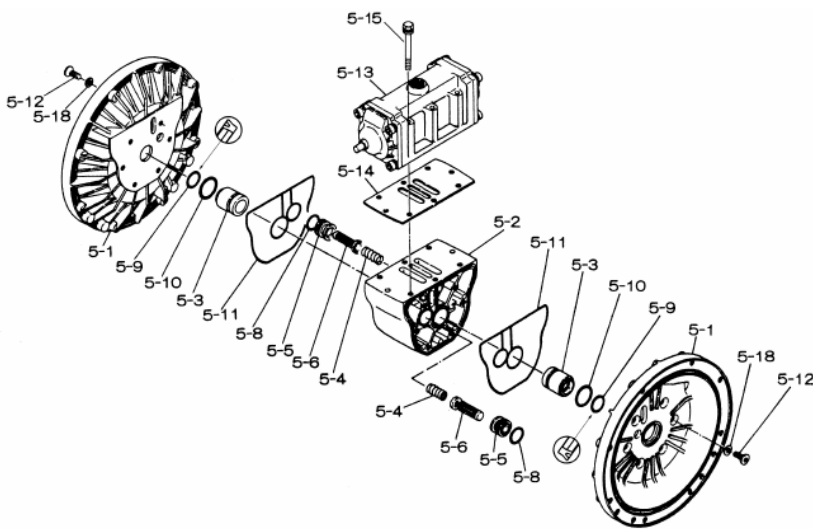

Yamada America, Inc.  
955 East Algonquin Rd  
Arlington Heights, IL 60005  
Phone: 847.631.9200  
Fax: 847.631.9273  
www.yamadapump.com

Model: NDP-40BVS  
Part # 853798  
Start Serial # 493125

Reference No.	Description	Q'ty	Part No.
1	Out Chamber	2	780257
2	In Manifold	2	780251
3	Out Manifold	2	780258
4	Center Manifold	2	780216
5	Body Assembly	1	803111
7	Center Rod	1	711900
8	Center Disk	2	711902
9	Center Disk	2	772730
10	Diaphragm	2	771975
11	Valve Seat	4	772739
12	Ball	4	770692
14	Ball Valve	1	684321
15	Elbow	1	682523
16	Bushing	1	684339
19	Pump Base	2	711925
20	Cushion	4	771865
23	Bolt	16	686156
24	Plain Washer	68	631330
25	Spring Lock Washer	44	680257
26	Bolt	16	621183
33	Bolt	4	621179
34	Nut	24	628013
35	Bolt	4	621149
36	Nut with Flange	4	683837
37	Bolt	8	683542
39	O-ring	4	643060
40	O-ring	4	643064
46	Cap	4	683641
51	Cushion	2	770582
53	O-ring	4	643136

Repair Kits			
<b>K40-VS-1 Liquid Side Kit includes the following:</b>			
10	Diaphragm	2	771975
12	Ball	4	770692
53	O-ring	4	643136
40	O-ring	4	643064
<b>K45-AM Air Side Kit includes the following:</b>			
5-3	Throat Bearing	2	772689
5-4	Spring	2	711937
5-5	Valve Seat	2	771740
5-6	Pilot Valve Assembly	2	832162
5-8	O-ring	7	640020
5-9	Packing	2	685444
5-10	O-ring	2	640029
5-11	Gasket	2	771742
5-14	Gasket	1	771712
5-13-8	Gasket	2	771738
5-13-12 Seal	Seal Ring	15	771732
5-13-12 Sleeve	Sleeve Assembly	1	803675

**Body Assembly 803111**

Reference No.	Description	Q'ty	Part No.
5-1	Air Chamber	2	711933
5-2	Body	1	711936
5-3	Throat Bearing	2	772689
5-4	Spring	2	711937
5-5	Pilot Valve Seat	2	771740
5-6	Pilot Valve Assembly	2	832162
5-8	O-ring	2	640020
5-9	Packing	2	685444
5-10	O-ring	2	640029
5-11	Gasket	2	771742
5-12	Flat Head Bolt	12	683812
5-13	Valve Body Assembly	1	802971
5-14	Gasket	1	771712
5-15	Bolt	6	684240
5-18	Plain Washer	12	684987