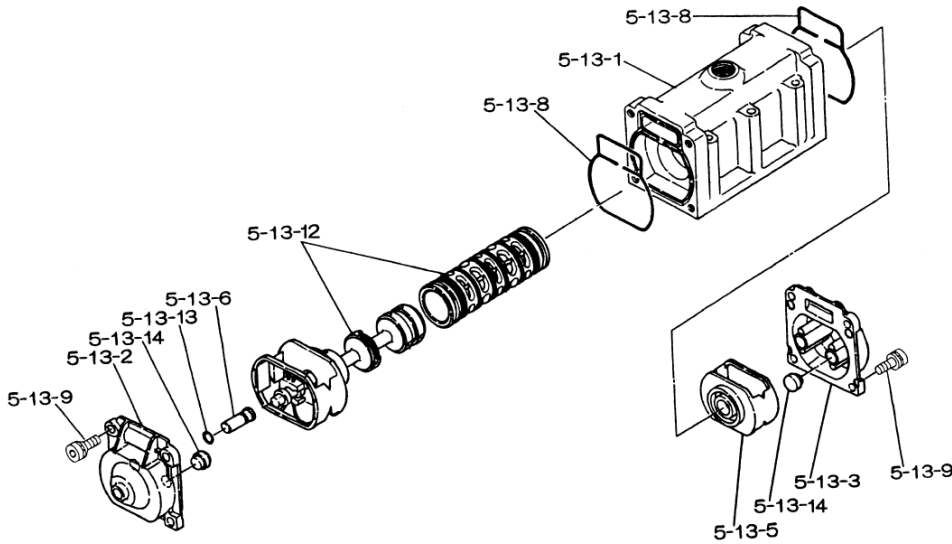

Yamada America, Inc.  
955 East Algonquin Rd  
Arlington Heights, IL 60005  
Phone: 847.631.9200  
www.yamadapump.com

Model: NDP-40BST

Reference			
No.	Description	Q'ty	NDP-40BST
1	Out Chamber	2	712931
2	In Manifold - Flange	1	712599
2	In Manifold - NPT	1	712601
3	Out Manifold - Flange	1	712598
3	Out Manifold - NPT	1	712600
5	Body Assembly*	1	803111
7	Center Rod	1	711939
8	Center Disk	2	707817
9	Center Disk	2	707818
10	Diaphragm	2	770814
11	Valve Seat	4	711908
12	Ball	4	770692
14	Ball Valve	1	684321
15	Elbow	1	682523
16	Bushing	1	684339
19	Pump Base	2	711911
20	Cushion	4	771402
21	Nut	2	706128
22	Coned Disk Spring	2	682740
23	Bolt	16	621180
24	Plain Washer	24	631174
25	Spring Lock Washer	20	680257
26	Bolt	12	621202
27	Plain Washer	24	631175
28	Spring Lock Washer	12	680607
29	Nut	12	628014
33	Bolt	4	621175
34	Nut	4	628013
35	Bolt	4	611149
36	Nut with Flange	4	682276
40	O-ring	4	643065
41T	O-ring	4	643015
53T	O-ring	4	643136

**Body Assembly 803111**

Reference No.	Description		
5-1	Air Chamber	2	711933
5-2	Body	1	711936
5-3	Throat Bearing	2	772689
5-4	Spring	2	711937
5-5	Valve Seat	2	771740
5-6	Pilot Valve Assembly	2	832162
5-8	O-ring	2	640020
5-9	Packing	2	685444
5-10	O-ring	2	640029
5-11	Gasket	2	771742
5-12	Flat Head Bolt	12	683812
5-13	Valve Body Assembly *	1	802971
5-14	Gasket	1	771712
5-15	Bolt	6	684240
5-18	Plain Washer	12	684987

**802971 Valve Body Assembly**

Reference No.	Description		
5-13-1	Valve Body	1	711931
5-13-2	Cap A	1	580999
5-13-3	Cap B	1	581000
5-13-5	Spring Stopper	1	771735
5-13-6	Reset Button	1	712976
5-13-8	Gasket	2	771738
5-13-9	Bolt	8	685036
5-13-12	C Spool Valve Assy *	1	803115
5-13-13	O-ring	1	640005
5-13-14	Cushion	4	684128

**803115 Air Valve Assembly (5-13-12)**

Reference No.	Description		
A	Sleeve	1	803675
B	O-Ring	6	640037
C	Spool Assembly	1	803114
C-1	Spool	1	771733
C-2	Seal Ring	15	771732
C-3	O-Ring	5	640020
D	Spring Retainer	1	771735
E	C-Spring	2	711932
F	Block	1	771734