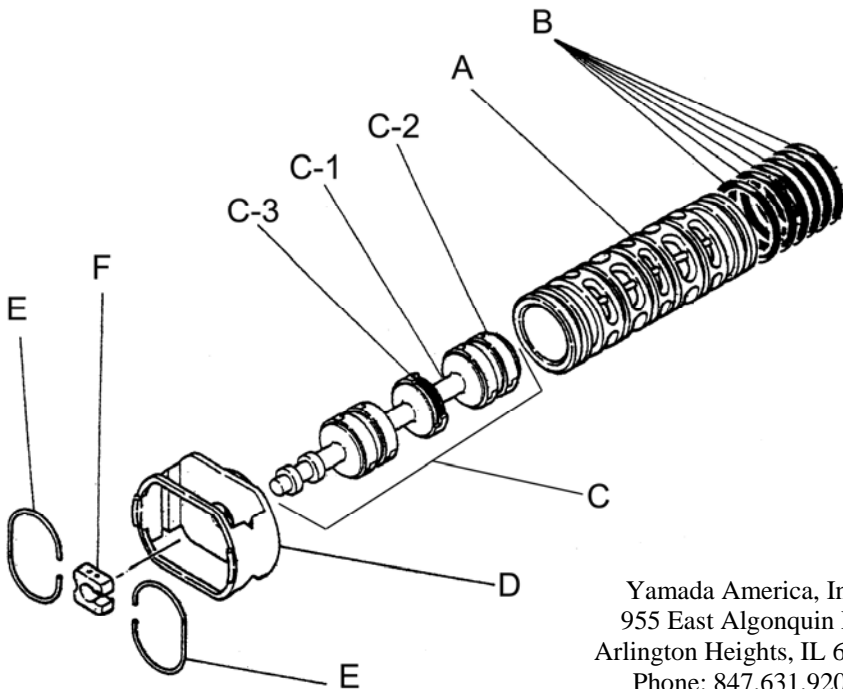

Yamada America, Inc.  
955 East Algonquin Rd  
Arlington Heights, IL 60005  
Phone: 847.631.9200  
www.yamadapump.com

Model: NDP-40BST

Reference			
No.	Description	Q'ty	NDP-40BST
1	Out Chamber	2	712931
2	In Manifold - Flange	1	712599
2	In Manifold - NPT	1	712601
3	Out Manifold - Flange	1	712598
3	Out Manifold - NPT	1	712600
5	Body Assembly*	1	803111
7	Center Rod	1	711939
8	Center Disk	2	707817
9	Center Disk	2	707818
10	Diaphragm	2	770814
11	Valve Seat	4	711908
12	Ball	4	770692
14	Ball Valve	1	684321
15	Elbow	1	682523
16	Bushing	1	684339
19	Pump Base	2	711911
20	Cushion	4	771402
21	Nut	2	706128
22	Coned Disk Spring	2	682740
23	Bolt	16	621180
24	Plain Washer	24	631174
25	Spring Lock Washer	20	680257
26	Bolt	12	621202
27	Plain Washer	24	631175
28	Spring Lock Washer	12	680607
29	Nut	12	628014
33	Bolt	4	621175
34	Nut	4	628013
35	Bolt	4	611149
36	Nut with Flange	4	682276
40	O-ring	4	643065
41T	O-ring	4	643015
53T	O-ring	4	643136

**Body Assembly 803111**

Reference No.	Description		
5-1	Air Chamber	2	711933
5-2	Body	1	711936
5-3	Throat Bearing	2	772689
5-4	Spring	2	711937
5-5	Valve Seat	2	771740
5-6	Pilot Valve Assembly	2	832162
5-8	O-ring	2	640020
5-9	Packing	2	685444
5-10	O-ring	2	640029
5-11	Gasket	2	771742
5-12	Flat Head Bolt	12	683812
5-13	Valve Body Assembly *	1	802971
5-14	Gasket	1	771712
5-15	Bolt	6	684240
5-18	Plain Washer	12	684987

**802971 Valve Body Assembly**

Reference No.	Description		
5-13-1	Valve Body	1	711931
5-13-2	Cap A	1	580999
5-13-3	Cap B	1	581000
5-13-5	Spring Stopper	1	771735
5-13-6	Reset Button	1	712976
5-13-8	Gasket	2	771738
5-13-9	Bolt	8	685036
5-13-12	C Spool Valve Assy *	1	803115
5-13-13	O-ring	1	640005
5-13-14	Cushion	4	684128

**803115 Air Valve Assembly (5-13-12)**

Reference No.	Description		
A	Sleeve	1	803675
B	O-Ring	6	640037
C	Spool Assembly	1	803114
C-1	Spool	1	771733
C-2	Seal Ring	15	771732
C-3	O-Ring	5	640020
D	Spring Retainer	1	771735
E	C-Spring	2	711932
F	Block	1	771734