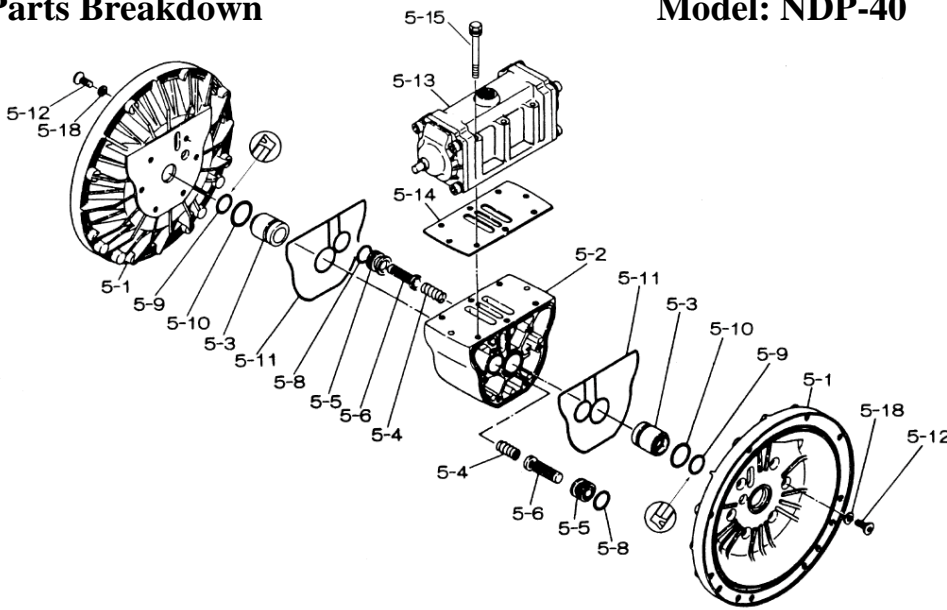

Yamada America, Inc.  
955 East Algonquin Rd  
Arlington Heights, IL 60005  
Phone: 847.631.9200  
www.yamadapump.com

Model: NDP-40BST

Reference			
No.	Description	Q'ty	NDP-40BST
1	Out Chamber	2	712931
2	In Manifold - Flange	1	712599
2	In Manifold - NPT	1	712601
3	Out Manifold - Flange	1	712598
3	Out Manifold - NPT	1	712600
5	Body Assembly*	1	803111
7	Center Rod	1	711939
8	Center Disk	2	707817
9	Center Disk	2	707818
10	Diaphragm	2	770814
11	Valve Seat	4	711908
12	Ball	4	770692
14	Ball Valve	1	684321
15	Elbow	1	682523
16	Bushing	1	684339
19	Pump Base	2	711911
20	Cushion	4	771402
21	Nut	2	706128
22	Coned Disk Spring	2	682740
23	Bolt	16	621180
24	Plain Washer	24	631174
25	Spring Lock Washer	20	680257
26	Bolt	12	621202
27	Plain Washer	24	631175
28	Spring Lock Washer	12	680607
29	Nut	12	628014
33	Bolt	4	621175
34	Nut	4	628013
35	Bolt	4	611149
36	Nut with Flange	4	682276
40	O-ring	4	643065
41T	O-ring	4	643015
53T	O-ring	4	643136

**Body Assembly 803111**

Reference No.	Description		
5-1	Air Chamber	2	711933
5-2	Body	1	711936
5-3	Throat Bearing	2	772689
5-4	Spring	2	711937
5-5	Valve Seat	2	771740
5-6	Pilot Valve Assembly	2	832162
5-8	O-ring	2	640020
5-9	Packing	2	685444
5-10	O-ring	2	640029
5-11	Gasket	2	771742
5-12	Flat Head Bolt	12	683812
5-13	Valve Body Assembly *	1	802971
5-14	Gasket	1	771712
5-15	Bolt	6	684240
5-18	Plain Washer	12	684987

**802971 Valve Body Assembly**

Reference No.	Description		
5-13-1	Valve Body	1	711931
5-13-2	Cap A	1	580999
5-13-3	Cap B	1	581000
5-13-5	Spring Stopper	1	771735
5-13-6	Reset Button	1	712976
5-13-8	Gasket	2	771738
5-13-9	Bolt	8	685036
5-13-12	C Spool Valve Assy *	1	803115
5-13-13	O-ring	1	640005
5-13-14	Cushion	4	684128

**803115 Air Valve Assembly (5-13-12)**

Reference No.	Description		
A	Sleeve	1	803675
B	O-Ring	6	640037
C	Spool Assembly	1	803114
C-1	Spool	1	771733
C-2	Seal Ring	15	771732
C-3	O-Ring	5	640020
D	Spring Retainer	1	771735
E	C-Spring	2	711932
F	Block	1	771734