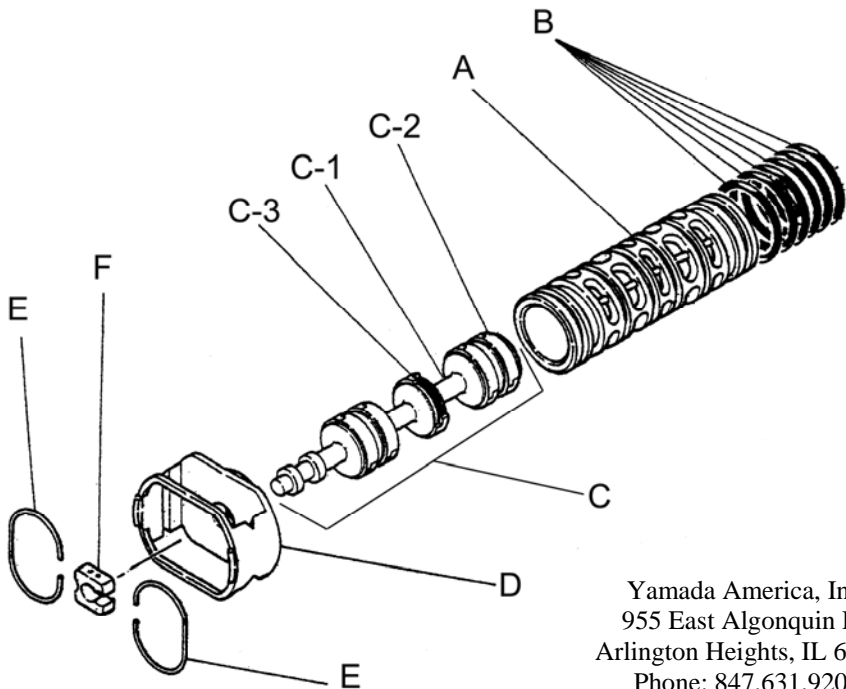

Yamada America, Inc.
955 East Algonquin Rd
Arlington Heights, IL 60005
Phone: 847.631.9200
www.yamadapump.com

Model: NDP-40BSE

Reference			
No.	Description	Q'ty	NDP-40BSE
1	Out Chamber	2	712931
2	In Manifold - Flange	1	712599
2	In Manifold - NPT	1	712601
3	Out Manifold - Flange	1	712598
3	Out Manifold - NPT	1	712600
5	Body Assembly*	1	803111
7	Center Rod	1	711900
8	Center Disk	2	711902
9	Center Disk	2	711903
10	Diaphragm	2	771854
11	Valve Seat	4	771921
12	Ball	4	770593
14	Ball Valve	1	684321
15	Elbow	1	682523
16	Bushing	1	684339
19	Pump Base	2	711911
20	Cushion	4	771402
21	Nut	2	683408
22	Coned Disk Spring	2	682740
23	Bolt	16	621180
24	Plain Washer	24	631174
25	Spring Lock Washer	20	680257
26	Bolt	12	621202
27	Plain Washer	24	631175
28	Spring Lock Washer	12	680607
29	Nut	12	628014
33	Bolt	4	621175
34	Nut	4	628013
35	Bolt	4	611149
36	Nut with Flange	4	682276
40	O-ring	4	683999

Body Assembly 803111

Reference No.	Description		
5-1	Air Chamber	2	711933
5-2	Body	1	711936
5-3	Throat Bearing	2	772689
5-4	Spring	2	711937
5-5	Valve Seat	2	771740
5-6	Pilot Valve Assembly	2	832162
5-8	O-ring	2	640020
5-9	Packing	2	685444
5-10	O-ring	2	640029
5-11	Gasket	2	771742
5-12	Flat Head Bolt	12	683812
5-13	Valve Body Assembly *	1	802971
5-14	Gasket	1	771712
5-15	Bolt	6	684240
5-18	Plain Washer	12	684987

802971 Valve Body Assembly

Reference No.	Description		
5-13-1	Valve Body	1	711931
5-13-2	Cap A	1	580999
5-13-3	Cap B	1	581000
5-13-5	Spring Stopper	1	771735
5-13-6	Reset Button	1	712976
5-13-8	Gasket	2	771738
5-13-9	Bolt	8	685036
5-13-12	C Spool Valve Assy *	1	803115
5-13-13	O-ring	1	640005
5-13-14	Cushion	4	684128

803115 Air Valve Assembly (5-13-12)

Reference No.	Description		
A	Sleeve	1	803675
B	O-Ring	6	640037
C	Spool Assembly	1	803114
C-1	Spool	1	771733
C-2	Seal Ring	15	771732
C-3	O-Ring	5	640020
D	Spring Retainer	1	771735
E	C-Spring	2	711932
F	Block	1	771734