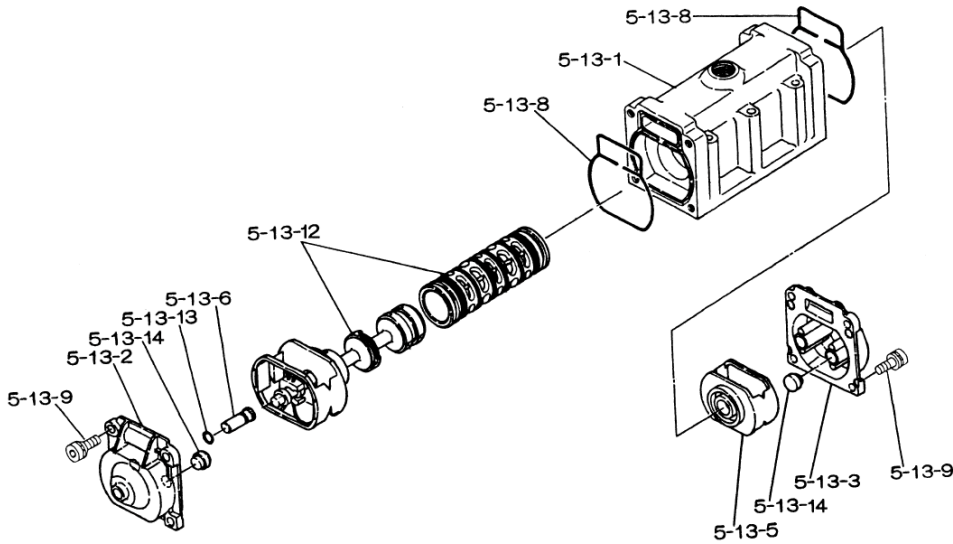

Yamada America, Inc.
955 East Algonquin Rd
Arlington Heights, IL 60005
Phone: 847.631.9200
www.yamadapump.com

Model: NDP-40BSE

Reference			
No.	Description	Q'ty	NDP-40BSE
1	Out Chamber	2	712931
2	In Manifold - Flange	1	712599
2	In Manifold - NPT	1	712601
3	Out Manifold - Flange	1	712598
3	Out Manifold - NPT	1	712600
5	Body Assembly*	1	803111
7	Center Rod	1	711900
8	Center Disk	2	711902
9	Center Disk	2	711903
10	Diaphragm	2	771854
11	Valve Seat	4	771921
12	Ball	4	770593
14	Ball Valve	1	684321
15	Elbow	1	682523
16	Bushing	1	684339
19	Pump Base	2	711911
20	Cushion	4	771402
21	Nut	2	683408
22	Coned Disk Spring	2	682740
23	Bolt	16	621180
24	Plain Washer	24	631174
25	Spring Lock Washer	20	680257
26	Bolt	12	621202
27	Plain Washer	24	631175
28	Spring Lock Washer	12	680607
29	Nut	12	628014
33	Bolt	4	621175
34	Nut	4	628013
35	Bolt	4	611149
36	Nut with Flange	4	682276
40	O-ring	4	683999

Body Assembly 803111

Reference No.	Description		
5-1	Air Chamber	2	711933
5-2	Body	1	711936
5-3	Throat Bearing	2	772689
5-4	Spring	2	711937
5-5	Valve Seat	2	771740
5-6	Pilot Valve Assembly	2	832162
5-8	O-ring	2	640020
5-9	Packing	2	685444
5-10	O-ring	2	640029
5-11	Gasket	2	771742
5-12	Flat Head Bolt	12	683812
5-13	Valve Body Assembly *	1	802971
5-14	Gasket	1	771712
5-15	Bolt	6	684240
5-18	Plain Washer	12	684987

802971 Valve Body Assembly

Reference No.	Description		
5-13-1	Valve Body	1	711931
5-13-2	Cap A	1	580999
5-13-3	Cap B	1	581000
5-13-5	Spring Stopper	1	771735
5-13-6	Reset Button	1	712976
5-13-8	Gasket	2	771738
5-13-9	Bolt	8	685036
5-13-12	C Spool Valve Assy *	1	803115
5-13-13	O-ring	1	640005
5-13-14	Cushion	4	684128

803115 Air Valve Assembly (5-13-12)

Reference No.	Description		
A	Sleeve	1	803675
B	O-Ring	6	640037
C	Spool Assembly	1	803114
C-1	Spool	1	771733
C-2	Seal Ring	15	771732
C-3	O-Ring	5	640020
D	Spring Retainer	1	771735
E	C-Spring	2	711932
F	Block	1	771734