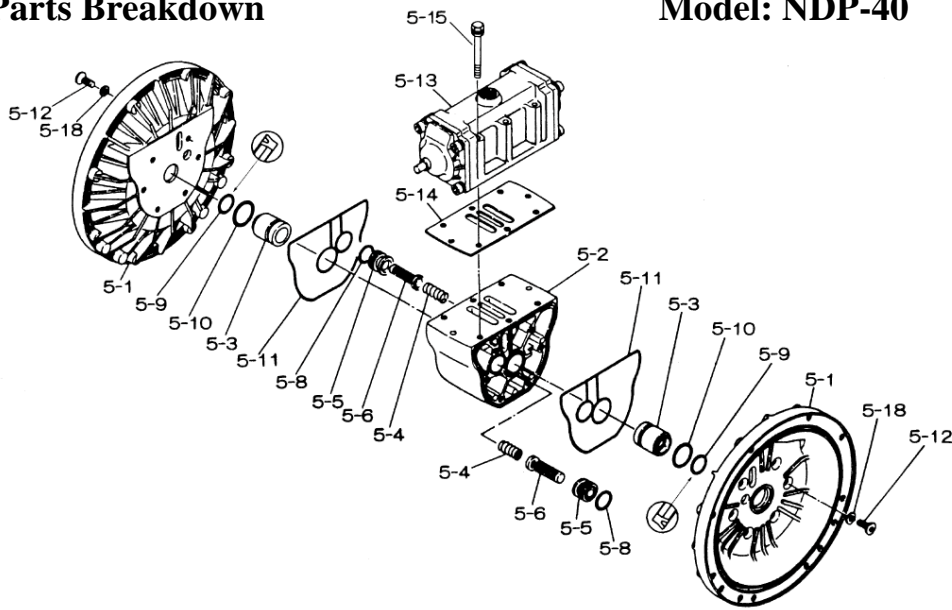

Yamada America, Inc.
955 East Algonquin Rd
Arlington Heights, IL 60005
Phone: 847.631.9200
www.yamadapump.com

Model: NDP-40BSE

Reference			
No.	Description	Q'ty	NDP-40BSE
1	Out Chamber	2	712931
2	In Manifold - Flange	1	712599
2	In Manifold - NPT	1	712601
3	Out Manifold - Flange	1	712598
3	Out Manifold - NPT	1	712600
5	Body Assembly*	1	803111
7	Center Rod	1	711900
8	Center Disk	2	711902
9	Center Disk	2	711903
10	Diaphragm	2	771854
11	Valve Seat	4	771921
12	Ball	4	770593
14	Ball Valve	1	684321
15	Elbow	1	682523
16	Bushing	1	684339
19	Pump Base	2	711911
20	Cushion	4	771402
21	Nut	2	683408
22	Coned Disk Spring	2	682740
23	Bolt	16	621180
24	Plain Washer	24	631174
25	Spring Lock Washer	20	680257
26	Bolt	12	621202
27	Plain Washer	24	631175
28	Spring Lock Washer	12	680607
29	Nut	12	628014
33	Bolt	4	621175
34	Nut	4	628013
35	Bolt	4	611149
36	Nut with Flange	4	682276
40	O-ring	4	683999

Body Assembly 803111

Reference No.	Description		
5-1	Air Chamber	2	711933
5-2	Body	1	711936
5-3	Throat Bearing	2	772689
5-4	Spring	2	711937
5-5	Valve Seat	2	771740
5-6	Pilot Valve Assembly	2	832162
5-8	O-ring	2	640020
5-9	Packing	2	685444
5-10	O-ring	2	640029
5-11	Gasket	2	771742
5-12	Flat Head Bolt	12	683812
5-13	Valve Body Assembly *	1	802971
5-14	Gasket	1	771712
5-15	Bolt	6	684240
5-18	Plain Washer	12	684987

802971 Valve Body Assembly

Reference No.	Description		
5-13-1	Valve Body	1	711931
5-13-2	Cap A	1	580999
5-13-3	Cap B	1	581000
5-13-5	Spring Stopper	1	771735
5-13-6	Reset Button	1	712976
5-13-8	Gasket	2	771738
5-13-9	Bolt	8	685036
5-13-12	C Spool Valve Assy *	1	803115
5-13-13	O-ring	1	640005
5-13-14	Cushion	4	684128

803115 Air Valve Assembly (5-13-12)

Reference No.	Description		
A	Sleeve	1	803675
B	O-Ring	6	640037
C	Spool Assembly	1	803114
C-1	Spool	1	771733
C-2	Seal Ring	15	771732
C-3	O-Ring	5	640020
D	Spring Retainer	1	771735
E	C-Spring	2	711932
F	Block	1	771734