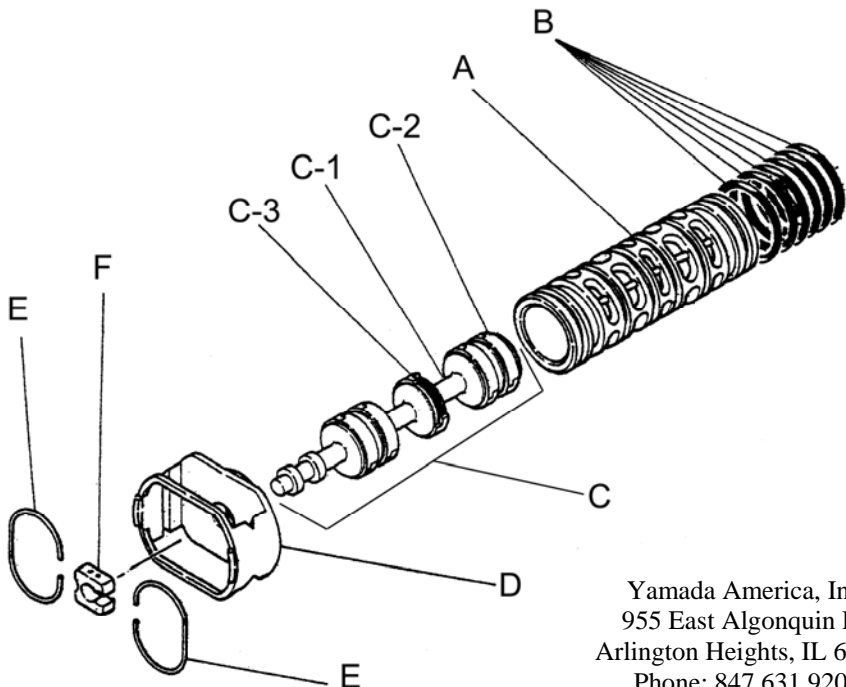

Yamada America, Inc.
955 East Algonquin Rd
Arlington Heights, IL 60005
Phone: 847.631.9200
www.yamadapump.com

Model: NDP-40BSC

Reference			
No.	Description	Q'ty	NDP-40BSC
1	Out Chamber	2	712931
2	In Manifold - Flange	1	712599
2	In Manifold - NPT	1	712601
3	Out Manifold - Flange	1	712598
3	Out Manifold - NPT	1	712600
5	Body Assembly*	1	803111
7	Center Rod	1	711900
8	Center Disk	2	711902
9	Center Disk	2	711903
10	Diaphragm	2	771853
11	Valve Seat	4	771956
12	Ball	4	770550
14	Ball Valve	1	684321
15	Elbow	1	682523
16	Bushing	1	684339
19	Pump Base	2	711911
20	Cushion	4	771402
21	Nut	2	683408
22	Coned Disk Spring	2	682740
23	Bolt	16	621180
24	Plain Washer	24	631174
25	Spring Lock Washer	20	680257
26	Bolt	12	621202
27	Plain Washer	24	631175
28	Spring Lock Washer	12	680607
29	Nut	12	628014
33	Bolt	4	621175
34	Nut	4	628013
35	Bolt	4	611149
36	Nut with Flange	4	682276
40	O-ring	4	640065

Body Assembly 803111

Reference No.	Description		
5-1	Air Chamber	2	711933
5-2	Body	1	711936
5-3	Throat Bearing	2	772689
5-4	Spring	2	711937
5-5	Valve Seat	2	771740
5-6	Pilot Valve Assembly	2	832162
5-8	O-ring	2	640020
5-9	Packing	2	685444
5-10	O-ring	2	640029
5-11	Gasket	2	771742
5-12	Flat Head Bolt	12	683812
5-13	Valve Body Assembly *	1	802971
5-14	Gasket	1	771712
5-15	Bolt	6	684240
5-18	Plain Washer	12	684987

802971 Valve Body Assembly

Reference No.	Description		
5-13-1	Valve Body	1	711931
5-13-2	Cap A	1	580999
5-13-3	Cap B	1	581000
5-13-5	Spring Stopper	1	771735
5-13-6	Reset Button	1	712976
5-13-8	Gasket	2	771738
5-13-9	Bolt	8	685036
5-13-12	C Spool Valve Assy *	1	803115
5-13-13	O-ring	1	640005
5-13-14	Cushion	4	684128

803115 Air Valve Assembly (5-13-12)

Reference No.	Description		
A	Sleeve	1	803675
B	O-Ring	6	640037
C	Spool Assembly	1	803114
C-1	Spool	1	771733
C-2	Seal Ring	15	771732
C-3	O-Ring	5	640020
D	Spring Retainer	1	771735
E	C-Spring	2	711932
F	Block	1	771734