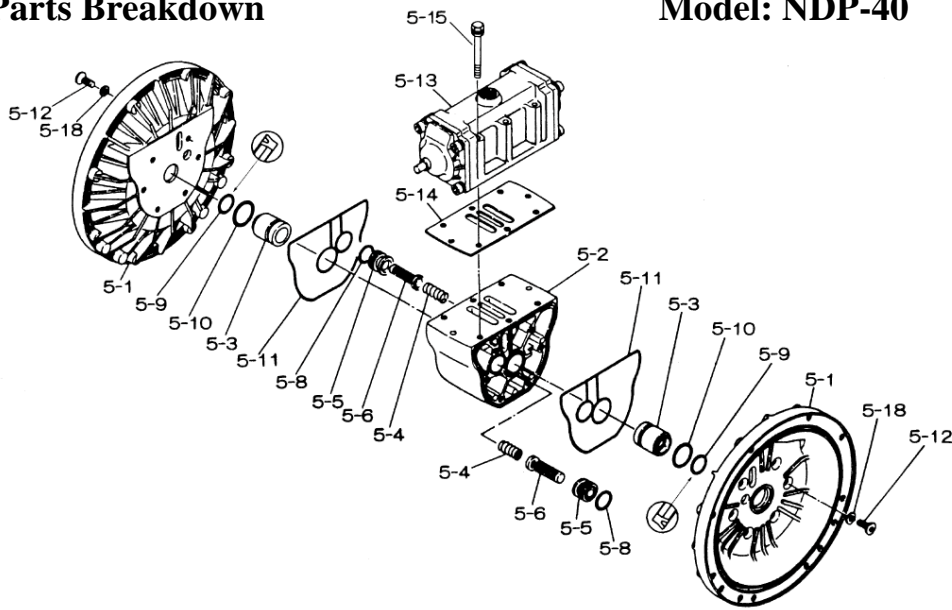

Yamada America, Inc.
955 East Algonquin Rd
Arlington Heights, IL 60005
Phone: 847.631.9200
www.yamadapump.com

Model: NDP-40BSC

Reference			
No.	Description	Q'ty	NDP-40BSC
1	Out Chamber	2	712931
2	In Manifold - Flange	1	712599
2	In Manifold - NPT	1	712601
3	Out Manifold - Flange	1	712598
3	Out Manifold - NPT	1	712600
5	Body Assembly*	1	803111
7	Center Rod	1	711900
8	Center Disk	2	711902
9	Center Disk	2	711903
10	Diaphragm	2	771853
11	Valve Seat	4	771956
12	Ball	4	770550
14	Ball Valve	1	684321
15	Elbow	1	682523
16	Bushing	1	684339
19	Pump Base	2	711911
20	Cushion	4	771402
21	Nut	2	683408
22	Coned Disk Spring	2	682740
23	Bolt	16	621180
24	Plain Washer	24	631174
25	Spring Lock Washer	20	680257
26	Bolt	12	621202
27	Plain Washer	24	631175
28	Spring Lock Washer	12	680607
29	Nut	12	628014
33	Bolt	4	621175
34	Nut	4	628013
35	Bolt	4	611149
36	Nut with Flange	4	682276
40	O-ring	4	640065

Body Assembly 803111

Reference No.	Description		
5-1	Air Chamber	2	711933
5-2	Body	1	711936
5-3	Throat Bearing	2	772689
5-4	Spring	2	711937
5-5	Valve Seat	2	771740
5-6	Pilot Valve Assembly	2	832162
5-8	O-ring	2	640020
5-9	Packing	2	685444
5-10	O-ring	2	640029
5-11	Gasket	2	771742
5-12	Flat Head Bolt	12	683812
5-13	Valve Body Assembly *	1	802971
5-14	Gasket	1	771712
5-15	Bolt	6	684240
5-18	Plain Washer	12	684987

802971 Valve Body Assembly

Reference No.	Description		
5-13-1	Valve Body	1	711931
5-13-2	Cap A	1	580999
5-13-3	Cap B	1	581000
5-13-5	Spring Stopper	1	771735
5-13-6	Reset Button	1	712976
5-13-8	Gasket	2	771738
5-13-9	Bolt	8	685036
5-13-12	C Spool Valve Assy *	1	803115
5-13-13	O-ring	1	640005
5-13-14	Cushion	4	684128

803115 Air Valve Assembly (5-13-12)

Reference No.	Description		
A	Sleeve	1	803675
B	O-Ring	6	640037
C	Spool Assembly	1	803114
C-1	Spool	1	771733
C-2	Seal Ring	15	771732
C-3	O-Ring	5	640020
D	Spring Retainer	1	771735
E	C-Spring	2	711932
F	Block	1	771734