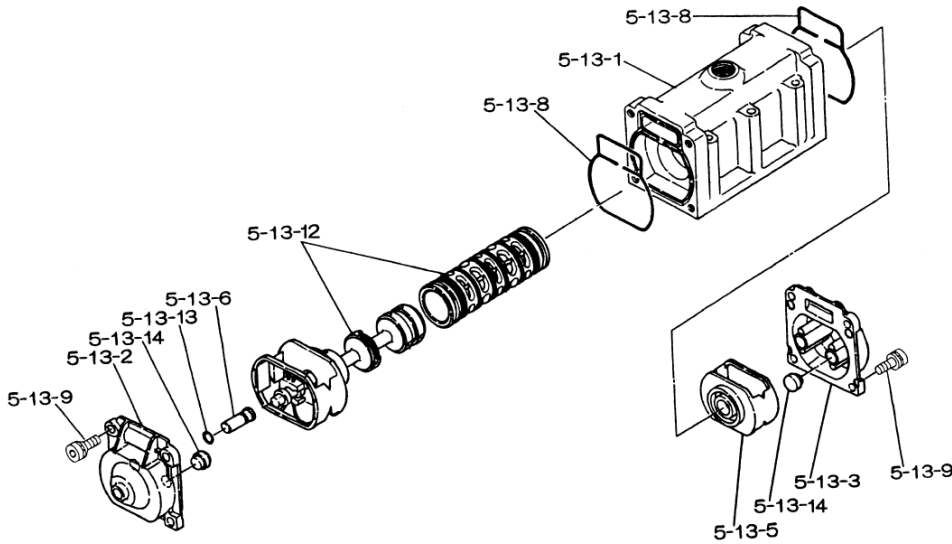

Yamada America, Inc.
955 East Algonquin Rd
Arlington Heights, IL 60005
Phone: 847.631.9200
www.yamadapump.com

Model: NDP-40BSC

Reference			
No.	Description	Q'ty	NDP-40BSC
1	Out Chamber	2	712931
2	In Manifold - Flange	1	712599
2	In Manifold - NPT	1	712601
3	Out Manifold - Flange	1	712598
3	Out Manifold - NPT	1	712600
5	Body Assembly*	1	803111
7	Center Rod	1	711900
8	Center Disk	2	711902
9	Center Disk	2	711903
10	Diaphragm	2	771853
11	Valve Seat	4	771956
12	Ball	4	770550
14	Ball Valve	1	684321
15	Elbow	1	682523
16	Bushing	1	684339
19	Pump Base	2	711911
20	Cushion	4	771402
21	Nut	2	683408
22	Coned Disk Spring	2	682740
23	Bolt	16	621180
24	Plain Washer	24	631174
25	Spring Lock Washer	20	680257
26	Bolt	12	621202
27	Plain Washer	24	631175
28	Spring Lock Washer	12	680607
29	Nut	12	628014
33	Bolt	4	621175
34	Nut	4	628013
35	Bolt	4	611149
36	Nut with Flange	4	682276
40	O-ring	4	640065

Body Assembly 803111

Reference No.	Description		
5-1	Air Chamber	2	711933
5-2	Body	1	711936
5-3	Throat Bearing	2	772689
5-4	Spring	2	711937
5-5	Valve Seat	2	771740
5-6	Pilot Valve Assembly	2	832162
5-8	O-ring	2	640020
5-9	Packing	2	685444
5-10	O-ring	2	640029
5-11	Gasket	2	771742
5-12	Flat Head Bolt	12	683812
5-13	Valve Body Assembly *	1	802971
5-14	Gasket	1	771712
5-15	Bolt	6	684240
5-18	Plain Washer	12	684987

802971 Valve Body Assembly

Reference No.	Description		
5-13-1	Valve Body	1	711931
5-13-2	Cap A	1	580999
5-13-3	Cap B	1	581000
5-13-5	Spring Stopper	1	771735
5-13-6	Reset Button	1	712976
5-13-8	Gasket	2	771738
5-13-9	Bolt	8	685036
5-13-12	C Spool Valve Assy *	1	803115
5-13-13	O-ring	1	640005
5-13-14	Cushion	4	684128

803115 Air Valve Assembly (5-13-12)

Reference No.	Description		
A	Sleeve	1	803675
B	O-Ring	6	640037
C	Spool Assembly	1	803114
C-1	Spool	1	771733
C-2	Seal Ring	15	771732
C-3	O-Ring	5	640020
D	Spring Retainer	1	771735
E	C-Spring	2	711932
F	Block	1	771734