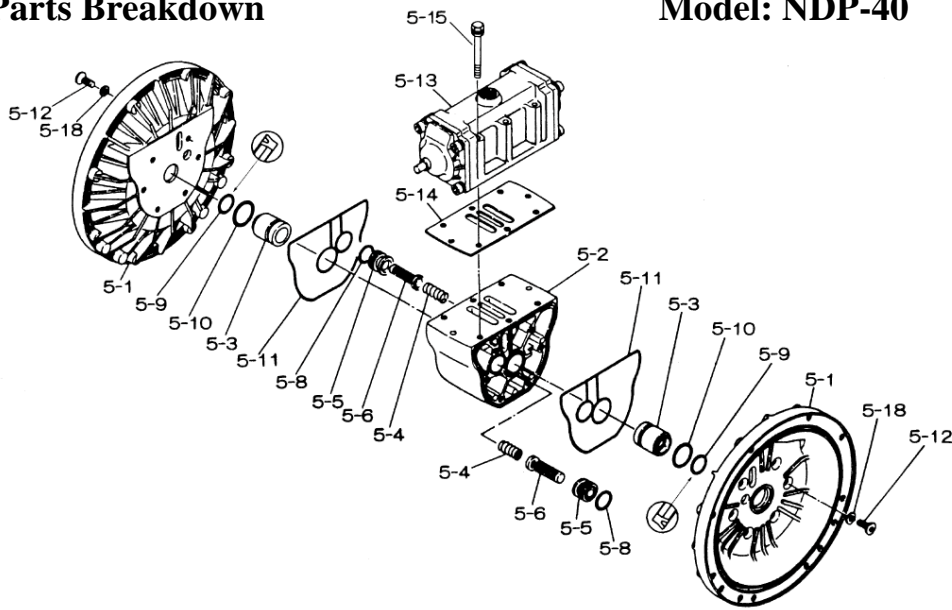

Yamada America, Inc.
955 East Algonquin Rd
Arlington Heights, IL 60005
Phone: 847.631.9200
www.yamadapump.com

Model: NDP-40BPV

Reference			
No.	Description	Q'ty	NDP-40BPV
1	Out Chamber	2	772076
2	In Manifold	2	772079
3	Out Manifold	2	780150
4	Center Manifold	2	771722
5	Body Assembly *	1	803111
7	Center Rod	1	711900
8	Center Disk	2	711902
9	Center Disk	2	771725
10	Diaphragm	2	771799
11	Valve Seat	4	772096
12	Ball	4	770602
14	Ball Valve	1	684321
15	Elbow	1	682523
16	Bushing	1	684339
19	Stand Body	2	711925
20	Cushion	4	771865
23	Bolt	16	683541
24	Plain Washer	68	631330
25	Spring Lock Washer	44	680257
26	Bolt	16	621183
33	Bolt	4	621179
34	Nut	24	628013
35	Bolt	4	621149
36	Nut with Flange	4	683837
37	Bolt	8	683542
39	O-ring	4	642060
40	O-ring	4	642064
46	Cap	4	683641
51	Cushion	2	770582
53	O-ring	4	642136

Body Assembly 803111

Reference No.	Description		
5-1	Air Chamber	2	711933
5-2	Body	1	711936
5-3	Throat Bearing	2	772689
5-4	Spring	2	711937
5-5	Valve Seat	2	771740
5-6	Pilot Valve Assembly	2	832162
5-8	O-ring	2	640020
5-9	Packing	2	685444
5-10	O-ring	2	640029
5-11	Gasket	2	771742
5-12	Flat Head Bolt	12	683812
5-13	Valve Body Assembly *	1	802971
5-14	Gasket	1	771712
5-15	Bolt	6	684240
5-18	Plain Washer	12	684987

802971 Valve Body Assembly

Reference No.	Description		
5-13-1	Valve Body	1	711931
5-13-2	Cap A	1	580999
5-13-3	Cap B	1	581000
5-13-5	Spring Stopper	1	771735
5-13-6	Reset Button	1	712976
5-13-8	Gasket	2	771738
5-13-9	Bolt	8	685036
5-13-12	C Spool Valve Assy *	1	803115
5-13-13	O-ring	1	640005
5-13-14	Cushion	4	684128

803115 Air Valve Assembly (5-13-12)

Reference No.	Description		
A	Sleeve	1	803675
B	O-Ring	6	640037
C	Spool Assembly	1	803114
C-1	Spool	1	771733
C-2	Seal Ring	15	771732
C-3	O-Ring	5	640020
D	Spring Retainer	1	771735
E	C-Spring	2	711932
F	Block	1	771734