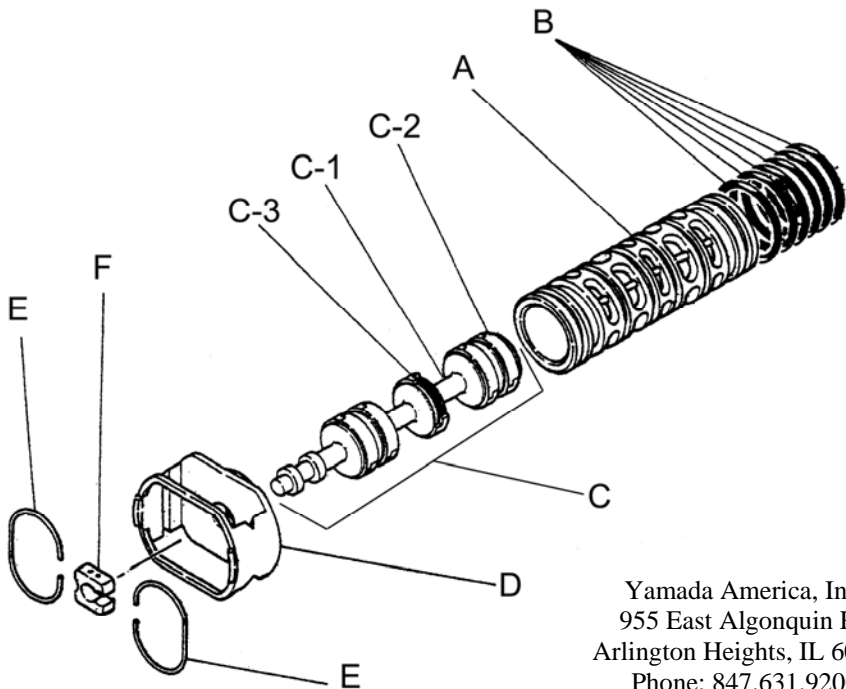

Yamada America, Inc.
955 East Algonquin Rd
Arlington Heights, IL 60005
Phone: 847.631.9200
www.yamadapump.com

Model: NDP-40BPV

Reference			
No.	Description	Q'ty	NDP-40BPV
1	Out Chamber	2	772076
2	In Manifold	2	772079
3	Out Manifold	2	780150
4	Center Manifold	2	771722
5	Body Assembly *	1	803111
7	Center Rod	1	711900
8	Center Disk	2	711902
9	Center Disk	2	771725
10	Diaphragm	2	771799
11	Valve Seat	4	772096
12	Ball	4	770602
14	Ball Valve	1	684321
15	Elbow	1	682523
16	Bushing	1	684339
19	Stand Body	2	711925
20	Cushion	4	771865
23	Bolt	16	683541
24	Plain Washer	68	631330
25	Spring Lock Washer	44	680257
26	Bolt	16	621183
33	Bolt	4	621179
34	Nut	24	628013
35	Bolt	4	621149
36	Nut with Flange	4	683837
37	Bolt	8	683542
39	O-ring	4	642060
40	O-ring	4	642064
46	Cap	4	683641
51	Cushion	2	770582
53	O-ring	4	642136

Body Assembly 803111

Reference No.	Description		
5-1	Air Chamber	2	711933
5-2	Body	1	711936
5-3	Throat Bearing	2	772689
5-4	Spring	2	711937
5-5	Valve Seat	2	771740
5-6	Pilot Valve Assembly	2	832162
5-8	O-ring	2	640020
5-9	Packing	2	685444
5-10	O-ring	2	640029
5-11	Gasket	2	771742
5-12	Flat Head Bolt	12	683812
5-13	Valve Body Assembly *	1	802971
5-14	Gasket	1	771712
5-15	Bolt	6	684240
5-18	Plain Washer	12	684987

802971 Valve Body Assembly

Reference No.	Description		
5-13-1	Valve Body	1	711931
5-13-2	Cap A	1	580999
5-13-3	Cap B	1	581000
5-13-5	Spring Stopper	1	771735
5-13-6	Reset Button	1	712976
5-13-8	Gasket	2	771738
5-13-9	Bolt	8	685036
5-13-12	C Spool Valve Assy *	1	803115
5-13-13	O-ring	1	640005
5-13-14	Cushion	4	684128

803115 Air Valve Assembly (5-13-12)

Reference No.	Description		
A	Sleeve	1	803675
B	O-Ring	6	640037
C	Spool Assembly	1	803114
C-1	Spool	1	771733
C-2	Seal Ring	15	771732
C-3	O-Ring	5	640020
D	Spring Retainer	1	771735
E	C-Spring	2	711932
F	Block	1	771734