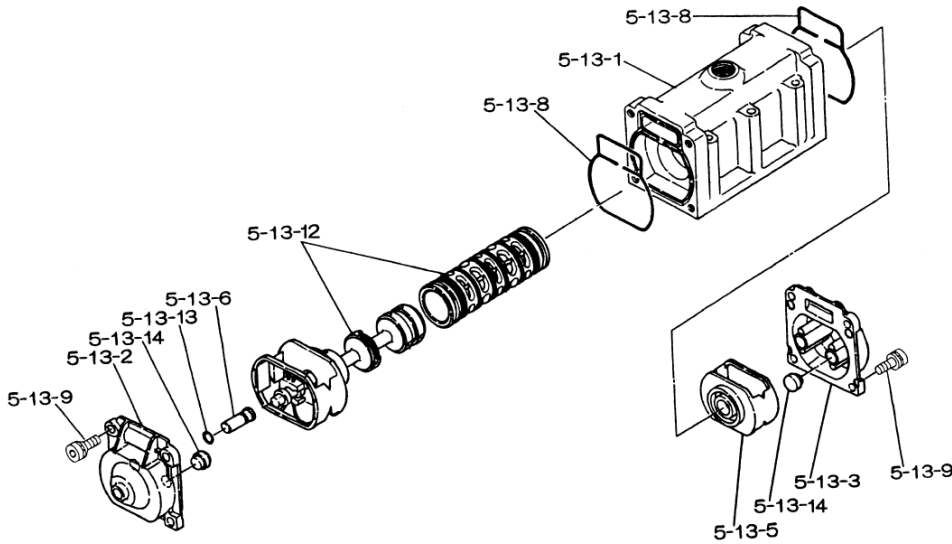

Yamada America, Inc.
955 East Algonquin Rd
Arlington Heights, IL 60005
Phone: 847.631.9200
www.yamadapump.com

Model: NDP-40BPV

Reference			
No.	Description	Q'ty	NDP-40BPV
1	Out Chamber	2	772076
2	In Manifold	2	772079
3	Out Manifold	2	780150
4	Center Manifold	2	771722
5	Body Assembly *	1	803111
7	Center Rod	1	711900
8	Center Disk	2	711902
9	Center Disk	2	771725
10	Diaphragm	2	771799
11	Valve Seat	4	772096
12	Ball	4	770602
14	Ball Valve	1	684321
15	Elbow	1	682523
16	Bushing	1	684339
19	Stand Body	2	711925
20	Cushion	4	771865
23	Bolt	16	683541
24	Plain Washer	68	631330
25	Spring Lock Washer	44	680257
26	Bolt	16	621183
33	Bolt	4	621179
34	Nut	24	628013
35	Bolt	4	621149
36	Nut with Flange	4	683837
37	Bolt	8	683542
39	O-ring	4	642060
40	O-ring	4	642064
46	Cap	4	683641
51	Cushion	2	770582
53	O-ring	4	642136

Body Assembly 803111

Reference No.	Description		
5-1	Air Chamber	2	711933
5-2	Body	1	711936
5-3	Throat Bearing	2	772689
5-4	Spring	2	711937
5-5	Valve Seat	2	771740
5-6	Pilot Valve Assembly	2	832162
5-8	O-ring	2	640020
5-9	Packing	2	685444
5-10	O-ring	2	640029
5-11	Gasket	2	771742
5-12	Flat Head Bolt	12	683812
5-13	Valve Body Assembly *	1	802971
5-14	Gasket	1	771712
5-15	Bolt	6	684240
5-18	Plain Washer	12	684987

802971 Valve Body Assembly

Reference No.	Description		
5-13-1	Valve Body	1	711931
5-13-2	Cap A	1	580999
5-13-3	Cap B	1	581000
5-13-5	Spring Stopper	1	771735
5-13-6	Reset Button	1	712976
5-13-8	Gasket	2	771738
5-13-9	Bolt	8	685036
5-13-12	C Spool Valve Assy *	1	803115
5-13-13	O-ring	1	640005
5-13-14	Cushion	4	684128

803115 Air Valve Assembly (5-13-12)

Reference No.	Description		
A	Sleeve	1	803675
B	O-Ring	6	640037
C	Spool Assembly	1	803114
C-1	Spool	1	771733
C-2	Seal Ring	15	771732
C-3	O-Ring	5	640020
D	Spring Retainer	1	771735
E	C-Spring	2	711932
F	Block	1	771734