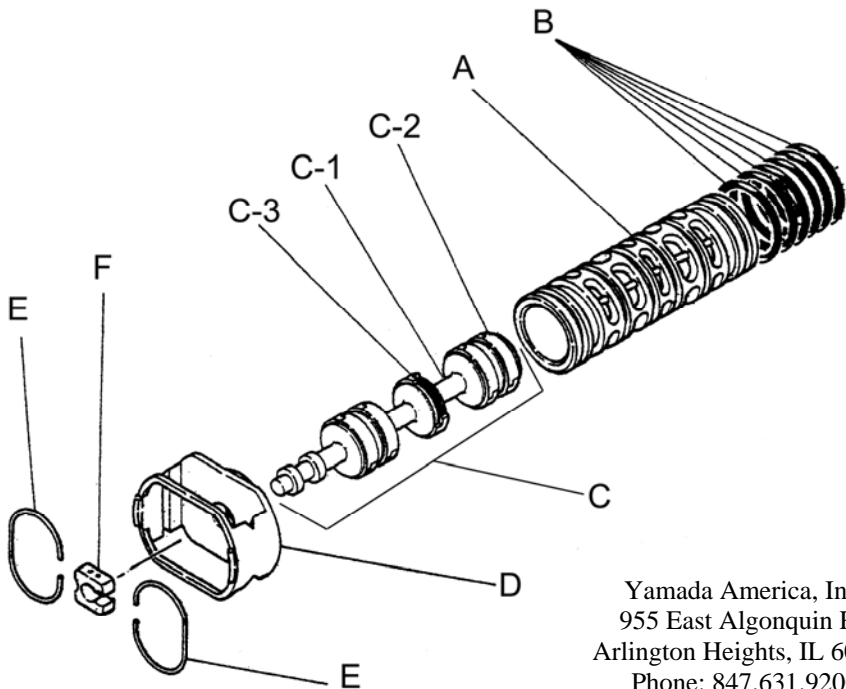

Yamada America, Inc.  
955 East Algonquin Rd  
Arlington Heights, IL 60005  
Phone: 847.631.9200  
www.yamadapump.com

Model: NDP-40BPN

Reference			
No.	Description	Q'ty	NDP-40BPN
1	Out Chamber	2	772076
2	In Manifold	2	772079
3	Out Manifold	2	780150
4	Center Manifold	2	771722
5	Body Assembly *	1	803111
7	Center Rod	1	711900
8	Center Disk	2	711902
9	Center Disk	2	771725
10	Diaphragm	2	771700
11	Valve Seat	4	772096
12	Ball	4	770584
14	Ball Valve	1	684321
15	Elbow	1	682523
16	Bushing	1	684339
19	Stand Body	2	711925
20	Cushion	4	771865
23	Bolt	16	683541
24	Plain Washer	68	631330
25	Spring Lock Washer	44	680257
26	Bolt	16	621183
33	Bolt	4	621179
34	Nut	24	628013
35	Bolt	4	621149
36	Nut with Flange	4	683837
37	Bolt	8	683542
39	O-ring	4	640060
40	O-ring	4	640064
46	Cap	4	683641
51	Cushion	2	770582
53	O-ring	4	640136

**Body Assembly 803111**

Reference No.	Description		
5-1	Air Chamber	2	711933
5-2	Body	1	711936
5-3	Throat Bearing	2	772689
5-4	Spring	2	711937
5-5	Valve Seat	2	771740
5-6	Pilot Valve Assembly	2	832162
5-8	O-ring	2	640020
5-9	Packing	2	685444
5-10	O-ring	2	640029
5-11	Gasket	2	771742
5-12	Flat Head Bolt	12	683812
5-13	Valve Body Assembly *	1	802971
5-14	Gasket	1	771712
5-15	Bolt	6	684240
5-18	Plain Washer	12	684987

**802971 Valve Body Assembly**

Reference No.	Description		
5-13-1	Valve Body	1	711931
5-13-2	Cap A	1	580999
5-13-3	Cap B	1	581000
5-13-5	Spring Stopper	1	771735
5-13-6	Reset Button	1	712976
5-13-8	Gasket	2	771738
5-13-9	Bolt	8	685036
5-13-12	C Spool Valve Assy *	1	803115
5-13-13	O-ring	1	640005
5-13-14	Cushion	4	684128

**803115 Air Valve Assembly (5-13-12)**

Reference No.	Description		
A	Sleeve	1	803675
B	O-Ring	6	640037
C	Spool Assembly	1	803114
C-1	Spool	1	771733
C-2	Seal Ring	15	771732
C-3	O-Ring	5	640020
D	Spring Retainer	1	771735
E	C-Spring	2	711932
F	Block	1	771734