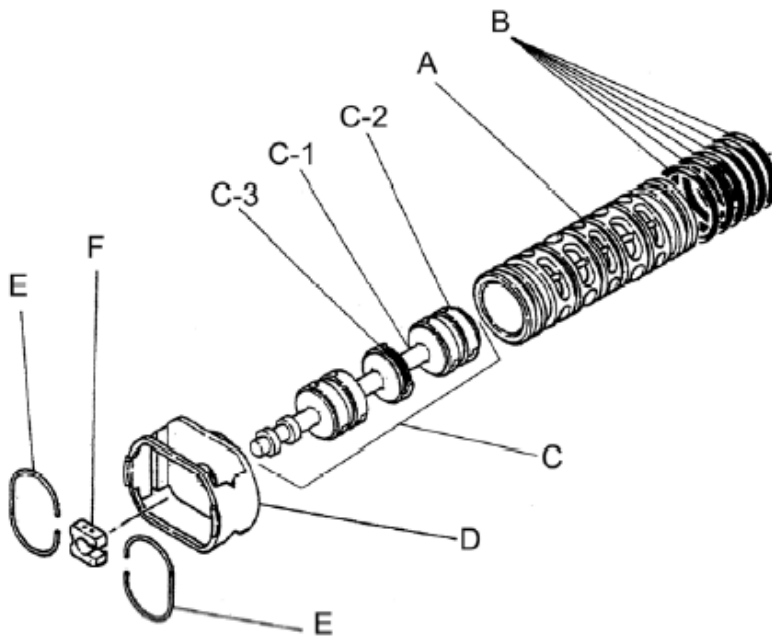

Repair Kits
K40-PN Liquid Side Kit includes the following:

10	Diaphragm	2	771700
12	Ball	4	770584
53	O-ring	4	640136
40	O-ring	4	640064

K45-AM Air Side Kit includes the following:

5-3	Throat Bearing	2	772689
5-4	Spring	2	711937
5-5	Valve Seat	2	771740
5-6	Pilot Valve Assembly	2	832162
5-8	O-ring	7	640020
5-9	Packing	2	685444
5-10	O-ring	2	640029
5-11	Gasket	2	771742
5-14	Gasket	1	771712
5-13-8	Gasket	2	771738
5-13-12 Seal	Seal Ring	15	771732
5-13-12 Sleeve	Sleeve Assembly	1	803675

Body Assembly 803111

Reference No.	Description	Q'ty	Part No.
5-1	Air Chamber	2	711933
5-2	Body	1	711936
5-3	Throat Bearing	2	772689
5-4	Spring	2	711937
5-5	Pilot Valve Seat	2	771740
5-6	Pilot Valve Assembly	2	832162
5-8	O-ring	2	640020
5-9	Packing	2	685444
5-10	O-ring	2	640029
5-11	Gasket	2	771742
5-12	Flat Head Bolt	12	683812
5-13	Valve Body Assembly	1	802971
5-14	Gasket	1	771712
5-15	Bolt	6	684240
5-18	Plain Washer	12	684987

Yamada America, Inc.
 955 East Algonquin Rd
 Arlington Heights, IL 60005
 Phone: 847.631.9200
 Fax: 847.631.9273
 www.yamadapump.com

802971 Valve Body Assembly			
Reference			
No.	Description	Q'ty	Part No.
5-13-1	Valve Body	1	711931
5-13-2	Cap A	1	580999
5-13-3	Cap B	1	581000
5-13-5	Spring Stopper	1	771735
5-13-6	Reset Button	1	712976
5-13-8	Gasket	2	771738
5-13-9	Bolt	8	685036
5-13-12	C Spool Valve Assy.	1	803115
5-13-12 Seal	Seal Ring	15	771732
5-13-12 Sleeve	Sleeve Assembly	1	803675
5-13-13	O-ring	1	640005
5-13-14	Cushion	4	684128