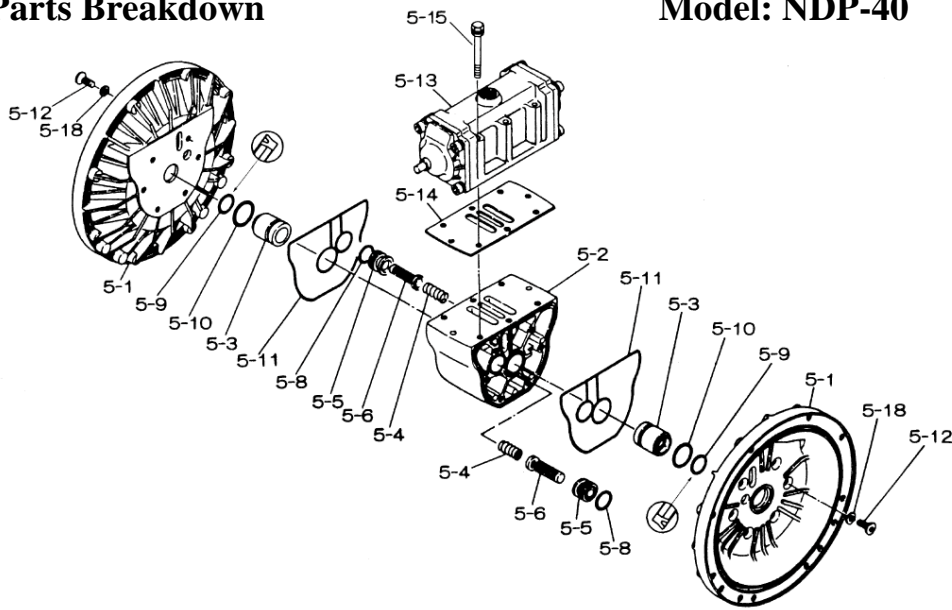

Yamada America, Inc.  
955 East Algonquin Rd  
Arlington Heights, IL 60005  
Phone: 847.631.9200  
www.yamadapump.com

Model: NDP-40BPN

Reference			
No.	Description	Q'ty	NDP-40BPN
1	Out Chamber	2	772076
2	In Manifold	2	772079
3	Out Manifold	2	780150
4	Center Manifold	2	771722
5	Body Assembly *	1	803111
7	Center Rod	1	711900
8	Center Disk	2	711902
9	Center Disk	2	771725
10	Diaphragm	2	771700
11	Valve Seat	4	772096
12	Ball	4	770584
14	Ball Valve	1	684321
15	Elbow	1	682523
16	Bushing	1	684339
19	Stand Body	2	711925
20	Cushion	4	771865
23	Bolt	16	683541
24	Plain Washer	68	631330
25	Spring Lock Washer	44	680257
26	Bolt	16	621183
33	Bolt	4	621179
34	Nut	24	628013
35	Bolt	4	621149
36	Nut with Flange	4	683837
37	Bolt	8	683542
39	O-ring	4	640060
40	O-ring	4	640064
46	Cap	4	683641
51	Cushion	2	770582
53	O-ring	4	640136

**Body Assembly 803111**

Reference No.	Description		
5-1	Air Chamber	2	711933
5-2	Body	1	711936
5-3	Throat Bearing	2	772689
5-4	Spring	2	711937
5-5	Valve Seat	2	771740
5-6	Pilot Valve Assembly	2	832162
5-8	O-ring	2	640020
5-9	Packing	2	685444
5-10	O-ring	2	640029
5-11	Gasket	2	771742
5-12	Flat Head Bolt	12	683812
5-13	Valve Body Assembly *	1	802971
5-14	Gasket	1	771712
5-15	Bolt	6	684240
5-18	Plain Washer	12	684987

**802971 Valve Body Assembly**

Reference No.	Description		
5-13-1	Valve Body	1	711931
5-13-2	Cap A	1	580999
5-13-3	Cap B	1	581000
5-13-5	Spring Stopper	1	771735
5-13-6	Reset Button	1	712976
5-13-8	Gasket	2	771738
5-13-9	Bolt	8	685036
5-13-12	C Spool Valve Assy *	1	803115
5-13-13	O-ring	1	640005
5-13-14	Cushion	4	684128

**803115 Air Valve Assembly (5-13-12)**

Reference No.	Description		
A	Sleeve	1	803675
B	O-Ring	6	640037
C	Spool Assembly	1	803114
C-1	Spool	1	771733
C-2	Seal Ring	15	771732
C-3	O-Ring	5	640020
D	Spring Retainer	1	771735
E	C-Spring	2	711932
F	Block	1	771734