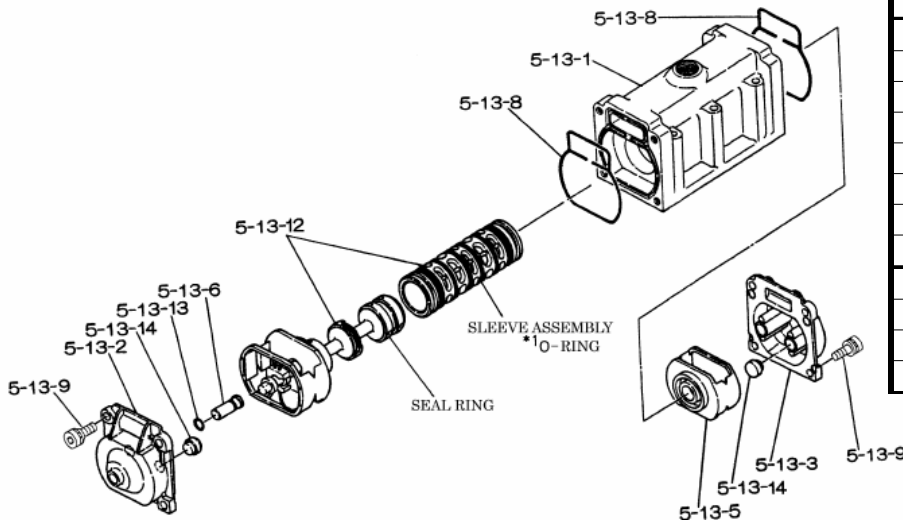

Repair Kits
K40-PN Liquid Side Kit includes the following:

10	Diaphragm	2	771700
12	Ball	4	770584
53	O-ring	4	640136
40	O-ring	4	640064

K45-AM Air Side Kit includes the following:

5-3	Throat Bearing	2	772689
5-4	Spring	2	711937
5-5	Valve Seat	2	771740
5-6	Pilot Valve Assembly	2	832162
5-8	O-ring	7	640020
5-9	Packing	2	685444
5-10	O-ring	2	640029
5-11	Gasket	2	771742
5-14	Gasket	1	771712
5-13-8	Gasket	2	771738
5-13-12 Seal	Seal Ring	15	771732
5-13-12 Sleeve	Sleeve Assembly	1	803675

Body Assembly 803111

Reference No.	Description	Q'ty	Part No.
5-1	Air Chamber	2	711933
5-2	Body	1	711936
5-3	Throat Bearing	2	772689
5-4	Spring	2	711937
5-5	Pilot Valve Seat	2	771740
5-6	Pilot Valve Assembly	2	832162
5-8	O-ring	2	640020
5-9	Packing	2	685444
5-10	O-ring	2	640029
5-11	Gasket	2	771742
5-12	Flat Head Bolt	12	683812
5-13	Valve Body Assembly	1	802971
5-14	Gasket	1	771712
5-15	Bolt	6	684240
5-18	Plain Washer	12	684987

Yamada America, Inc.
 955 East Algonquin Rd
 Arlington Heights, IL 60005
 Phone: 847.631.9200
 Fax: 847.631.9273
 www.yamadapump.com

802971 Valve Body Assembly			
Reference			
No.	Description	Q'ty	Part No.
5-13-1	Valve Body	1	711931
5-13-2	Cap A	1	580999
5-13-3	Cap B	1	581000
5-13-5	Spring Stopper	1	771735
5-13-6	Reset Button	1	712976
5-13-8	Gasket	2	771738
5-13-9	Bolt	8	685036
5-13-12	C Spool Valve Assy.	1	803115
5-13-12 Seal	Seal Ring	15	771732
5-13-12 Sleeve	Sleeve Assembly	1	803675
5-13-13	O-ring	1	640005
5-13-14	Cushion	4	684128