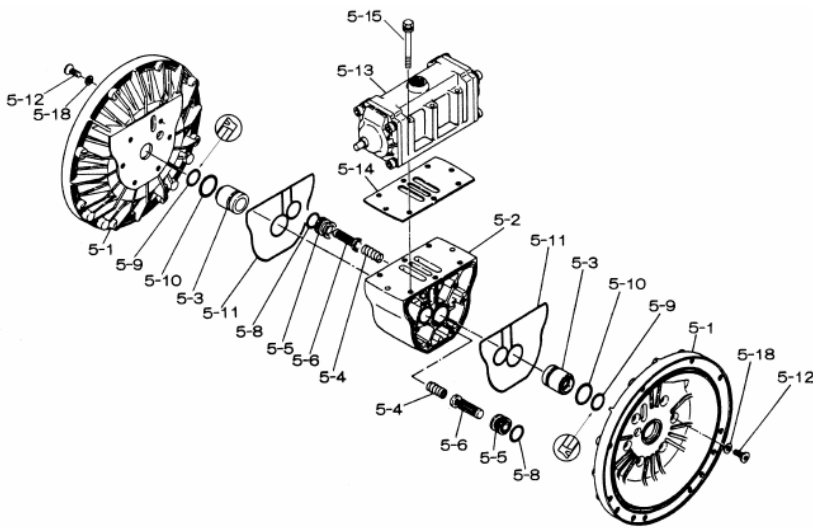

Yamada America, Inc.
955 East Algonquin Rd
Arlington Heights, IL 60005
Phone: 847.631.9200
Fax: 847.631.9273
www.yamadapump.com

Model: NDP-40BPN
Part # 852226

Reference No.	Description	Q'ty	Part No.
1	Out Chamber	2	780147
2	In Manifold	2	780244
3	Out Manifold	2	780150
4	Center Manifold	2	780248
5	Body Assembly	1	803111
7	Center Rod	1	711900
8	Center Disk	2	711902
9	Center Disk	2	771725
10	Diaphragm	2	771700
11	Valve Seat	4	772096
12	Ball	4	770584
14	Ball Valve	1	684321
15	Elbow	1	682523
16	Bushing	1	684339
19	Stand Body	2	711925
20	Cushion	4	771865
23	Bolt	16	686156
24	Plain Washer	68	631330
25	Spring Lock Washer	44	680257
26	Bolt	16	621183
33	Bolt	4	621179
34	Nut	24	628013
35	Bolt	4	621149
36	Nut with Flange	4	683837
37	Bolt	8	683542
39	O-ring	4	640060
40	O-ring	4	640064
46	Cap	4	683641
51	Cushion	2	770582
53	O-ring	4	640136

Repair Kits
K40-PN Liquid Side Kit includes the following:

10	Diaphragm	2	771700
12	Ball	4	770584
53	O-ring	4	640136
40	O-ring	4	640064

K45-AM Air Side Kit includes the following:

5-3	Throat Bearing	2	772689
5-4	Spring	2	711937
5-5	Valve Seat	2	771740
5-6	Pilot Valve Assembly	2	832162
5-8	O-ring	7	640020
5-9	Packing	2	685444
5-10	O-ring	2	640029
5-11	Gasket	2	771742
5-14	Gasket	1	771712
5-13-8	Gasket	2	771738
5-13-12 Seal	Seal Ring	15	771732
5-13-12 Sleeve	Sleeve Assembly	1	803675

Body Assembly 803111

Reference No.	Description	Q'ty	Part No.
5-1	Air Chamber	2	711933
5-2	Body	1	711936
5-3	Throat Bearing	2	772689
5-4	Spring	2	711937
5-5	Pilot Valve Seat	2	771740
5-6	Pilot Valve Assembly	2	832162
5-8	O-ring	2	640020
5-9	Packing	2	685444
5-10	O-ring	2	640029
5-11	Gasket	2	771742
5-12	Flat Head Bolt	12	683812
5-13	Valve Body Assembly	1	802971
5-14	Gasket	1	771712
5-15	Bolt	6	684240
5-18	Plain Washer	12	684987