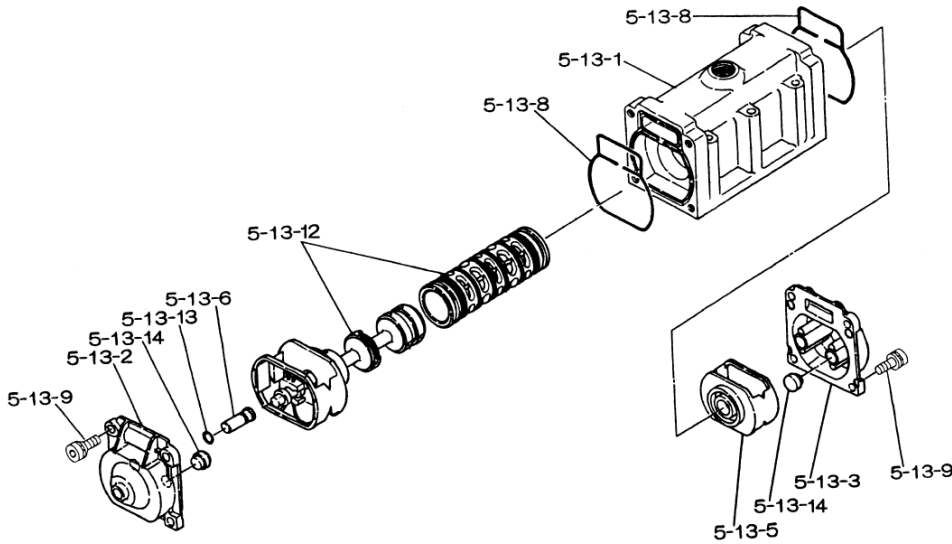

Yamada America, Inc.  
955 East Algonquin Rd  
Arlington Heights, IL 60005  
Phone: 847.631.9200  
www.yamadapump.com

Model: NDP-40BPN

Reference			
No.	Description	Q'ty	NDP-40BPN
1	Out Chamber	2	772076
2	In Manifold	2	772079
3	Out Manifold	2	780150
4	Center Manifold	2	771722
5	Body Assembly *	1	803111
7	Center Rod	1	711900
8	Center Disk	2	711902
9	Center Disk	2	771725
10	Diaphragm	2	771700
11	Valve Seat	4	772096
12	Ball	4	770584
14	Ball Valve	1	684321
15	Elbow	1	682523
16	Bushing	1	684339
19	Stand Body	2	711925
20	Cushion	4	771865
23	Bolt	16	683541
24	Plain Washer	68	631330
25	Spring Lock Washer	44	680257
26	Bolt	16	621183
33	Bolt	4	621179
34	Nut	24	628013
35	Bolt	4	621149
36	Nut with Flange	4	683837
37	Bolt	8	683542
39	O-ring	4	640060
40	O-ring	4	640064
46	Cap	4	683641
51	Cushion	2	770582
53	O-ring	4	640136

**Body Assembly 803111**

Reference No.	Description		
5-1	Air Chamber	2	711933
5-2	Body	1	711936
5-3	Throat Bearing	2	772689
5-4	Spring	2	711937
5-5	Valve Seat	2	771740
5-6	Pilot Valve Assembly	2	832162
5-8	O-ring	2	640020
5-9	Packing	2	685444
5-10	O-ring	2	640029
5-11	Gasket	2	771742
5-12	Flat Head Bolt	12	683812
5-13	Valve Body Assembly *	1	802971
5-14	Gasket	1	771712
5-15	Bolt	6	684240
5-18	Plain Washer	12	684987

**802971 Valve Body Assembly**

Reference No.	Description		
5-13-1	Valve Body	1	711931
5-13-2	Cap A	1	580999
5-13-3	Cap B	1	581000
5-13-5	Spring Stopper	1	771735
5-13-6	Reset Button	1	712976
5-13-8	Gasket	2	771738
5-13-9	Bolt	8	685036
5-13-12	C Spool Valve Assy *	1	803115
5-13-13	O-ring	1	640005
5-13-14	Cushion	4	684128

**803115 Air Valve Assembly (5-13-12)**

Reference No.	Description		
A	Sleeve	1	803675
B	O-Ring	6	640037
C	Spool Assembly	1	803114
C-1	Spool	1	771733
C-2	Seal Ring	15	771732
C-3	O-Ring	5	640020
D	Spring Retainer	1	771735
E	C-Spring	2	711932
F	Block	1	771734