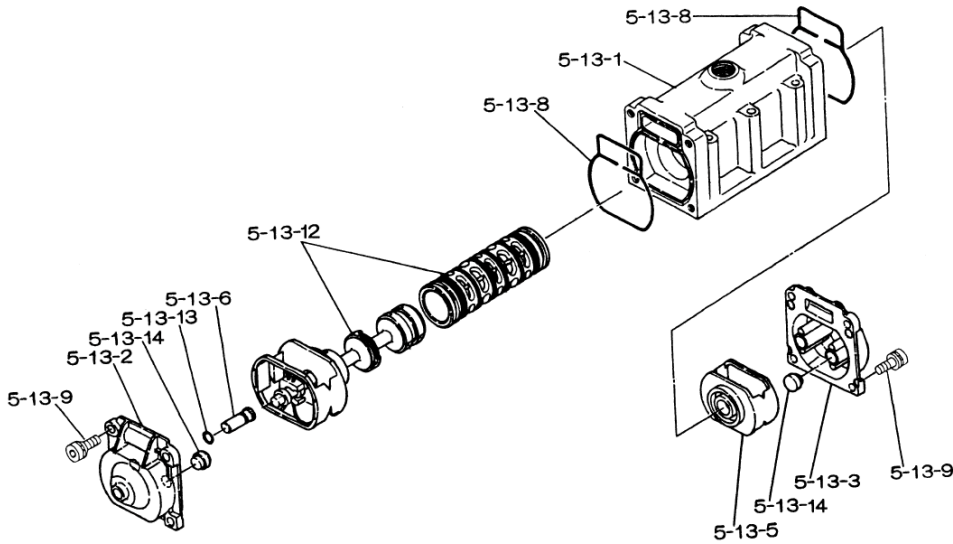

Yamada America, Inc.
955 East Algonquin Rd
Arlington Heights, IL 60005
Phone: 847.631.9200
www.yamadapump.com

Model: NDP-40BPH

Parts Breakdown

Reference			
No.	Description	Q'ty	NDP-40BPH
1	Out Chamber	2	772076
2	In Manifold	2	772079
3	Out Manifold	2	780150
4	Center Manifold	2	771722
5	Body Assembly *	1	803111
7	Center Rod	1	711900
8	Center Disk	2	711902
9	Center Disk	2	771725
10	Diaphragm	2	771701
11	Valve Seat	4	772096
12	Ball	4	770584
14	Ball Valve	1	684321
15	Elbow	1	682523
16	Bushing	1	684339
19	Stand Body	2	711925
20	Cushion	4	771865
23	Bolt	16	683541
24	Plain Washer	68	631330
25	Spring Lock Washer	44	680257
26	Bolt	16	621183
33	Bolt	4	621179
34	Nut	24	628013
35	Bolt	4	621149
36	Nut with Flange	4	683837
37	Bolt	8	683542
39	O-ring	4	640060
40	O-ring	4	640064
46	Cap	4	683641
51	Cushion	2	770582
53	O-ring	4	640136

Body Assembly 803111

Reference No.	Description		
5-1	Air Chamber	2	711933
5-2	Body	1	711936
5-3	Throat Bearing	2	772689
5-4	Spring	2	711937
5-5	Valve Seat	2	771740
5-6	Pilot Valve Assembly	2	832162
5-8	O-ring	2	640020
5-9	Packing	2	685444
5-10	O-ring	2	640029
5-11	Gasket	2	771742
5-12	Flat Head Bolt	12	683812
5-13	Valve Body Assembly *	1	802971
5-14	Gasket	1	771712
5-15	Bolt	6	684240
5-18	Plain Washer	12	684987

802971 Valve Body Assembly

Reference No.	Description		
5-13-1	Valve Body	1	711931
5-13-2	Cap A	1	580999
5-13-3	Cap B	1	581000
5-13-5	Spring Stopper	1	771735
5-13-6	Reset Button	1	712976
5-13-8	Gasket	2	771738
5-13-9	Bolt	8	685036
5-13-12	C Spool Valve Assy *	1	803115
5-13-13	O-ring	1	640005
5-13-14	Cushion	4	684128

803115 Air Valve Assembly (5-13-12)

Reference No.	Description		
A	Sleeve	1	803675
B	O-Ring	6	640037
C	Spool Assembly	1	803114
C-1	Spool	1	771733
C-2	Seal Ring	15	771732
C-3	O-Ring	5	640020
D	Spring Retainer	1	771735
E	C-Spring	2	711932
F	Block	1	771734