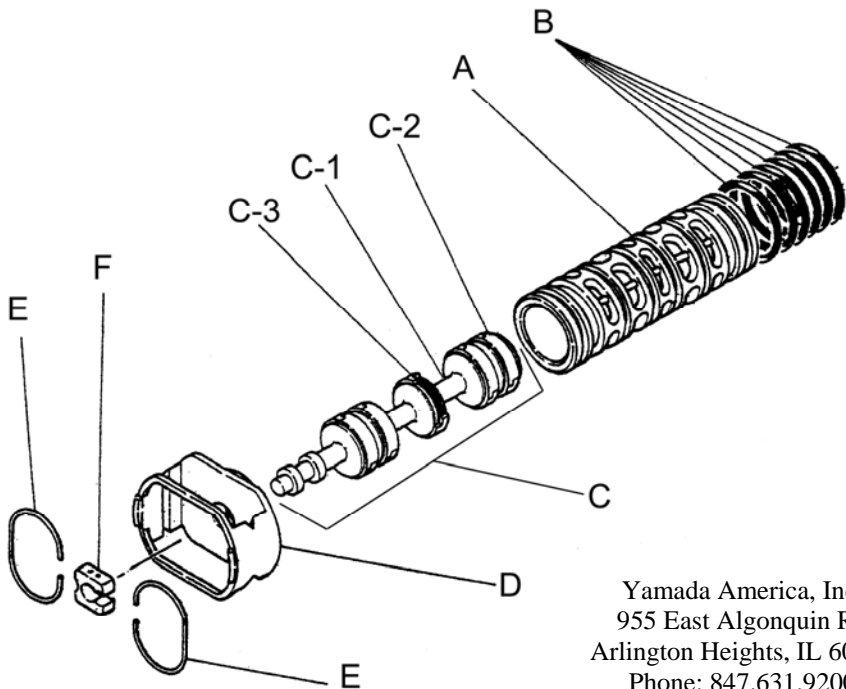

Yamada America, Inc.
955 East Algonquin Rd
Arlington Heights, IL 60005
Phone: 847.631.9200
www.yamadapump.com

Model: NDP-40BPH

Parts Breakdown

Reference			
No.	Description	Q'ty	NDP-40BPH
1	Out Chamber	2	772076
2	In Manifold	2	772079
3	Out Manifold	2	780150
4	Center Manifold	2	771722
5	Body Assembly *	1	803111
7	Center Rod	1	711900
8	Center Disk	2	711902
9	Center Disk	2	771725
10	Diaphragm	2	771701
11	Valve Seat	4	772096
12	Ball	4	770584
14	Ball Valve	1	684321
15	Elbow	1	682523
16	Bushing	1	684339
19	Stand Body	2	711925
20	Cushion	4	771865
23	Bolt	16	683541
24	Plain Washer	68	631330
25	Spring Lock Washer	44	680257
26	Bolt	16	621183
33	Bolt	4	621179
34	Nut	24	628013
35	Bolt	4	621149
36	Nut with Flange	4	683837
37	Bolt	8	683542
39	O-ring	4	640060
40	O-ring	4	640064
46	Cap	4	683641
51	Cushion	2	770582
53	O-ring	4	640136

Body Assembly 803111

Reference No.	Description		
5-1	Air Chamber	2	711933
5-2	Body	1	711936
5-3	Throat Bearing	2	772689
5-4	Spring	2	711937
5-5	Valve Seat	2	771740
5-6	Pilot Valve Assembly	2	832162
5-8	O-ring	2	640020
5-9	Packing	2	685444
5-10	O-ring	2	640029
5-11	Gasket	2	771742
5-12	Flat Head Bolt	12	683812
5-13	Valve Body Assembly *	1	802971
5-14	Gasket	1	771712
5-15	Bolt	6	684240
5-18	Plain Washer	12	684987

802971 Valve Body Assembly

Reference No.	Description		
5-13-1	Valve Body	1	711931
5-13-2	Cap A	1	580999
5-13-3	Cap B	1	581000
5-13-5	Spring Stopper	1	771735
5-13-6	Reset Button	1	712976
5-13-8	Gasket	2	771738
5-13-9	Bolt	8	685036
5-13-12	C Spool Valve Assy *	1	803115
5-13-13	O-ring	1	640005
5-13-14	Cushion	4	684128

803115 Air Valve Assembly (5-13-12)

Reference No.	Description		
A	Sleeve	1	803675
B	O-Ring	6	640037
C	Spool Assembly	1	803114
C-1	Spool	1	771733
C-2	Seal Ring	15	771732
C-3	O-Ring	5	640020
D	Spring Retainer	1	771735
E	C-Spring	2	711932
F	Block	1	771734