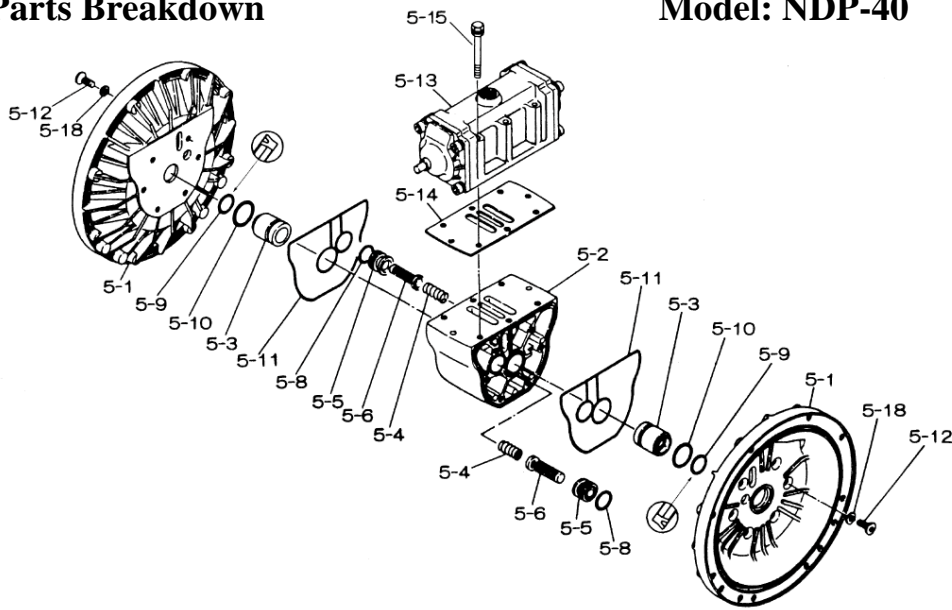

Yamada America, Inc.
955 East Algonquin Rd
Arlington Heights, IL 60005
Phone: 847.631.9200
www.yamadapump.com

Model: NDP-40BPH

Parts Breakdown

Reference			
No.	Description	Q'ty	NDP-40BPH
1	Out Chamber	2	772076
2	In Manifold	2	772079
3	Out Manifold	2	780150
4	Center Manifold	2	771722
5	Body Assembly *	1	803111
7	Center Rod	1	711900
8	Center Disk	2	711902
9	Center Disk	2	771725
10	Diaphragm	2	771701
11	Valve Seat	4	772096
12	Ball	4	770584
14	Ball Valve	1	684321
15	Elbow	1	682523
16	Bushing	1	684339
19	Stand Body	2	711925
20	Cushion	4	771865
23	Bolt	16	683541
24	Plain Washer	68	631330
25	Spring Lock Washer	44	680257
26	Bolt	16	621183
33	Bolt	4	621179
34	Nut	24	628013
35	Bolt	4	621149
36	Nut with Flange	4	683837
37	Bolt	8	683542
39	O-ring	4	640060
40	O-ring	4	640064
46	Cap	4	683641
51	Cushion	2	770582
53	O-ring	4	640136

Body Assembly 803111

Reference No.	Description		
5-1	Air Chamber	2	711933
5-2	Body	1	711936
5-3	Throat Bearing	2	772689
5-4	Spring	2	711937
5-5	Valve Seat	2	771740
5-6	Pilot Valve Assembly	2	832162
5-8	O-ring	2	640020
5-9	Packing	2	685444
5-10	O-ring	2	640029
5-11	Gasket	2	771742
5-12	Flat Head Bolt	12	683812
5-13	Valve Body Assembly *	1	802971
5-14	Gasket	1	771712
5-15	Bolt	6	684240
5-18	Plain Washer	12	684987

802971 Valve Body Assembly

Reference No.	Description		
5-13-1	Valve Body	1	711931
5-13-2	Cap A	1	580999
5-13-3	Cap B	1	581000
5-13-5	Spring Stopper	1	771735
5-13-6	Reset Button	1	712976
5-13-8	Gasket	2	771738
5-13-9	Bolt	8	685036
5-13-12	C Spool Valve Assy *	1	803115
5-13-13	O-ring	1	640005
5-13-14	Cushion	4	684128

803115 Air Valve Assembly (5-13-12)

Reference No.	Description		
A	Sleeve	1	803675
B	O-Ring	6	640037
C	Spool Assembly	1	803114
C-1	Spool	1	771733
C-2	Seal Ring	15	771732
C-3	O-Ring	5	640020
D	Spring Retainer	1	771735
E	C-Spring	2	711932
F	Block	1	771734