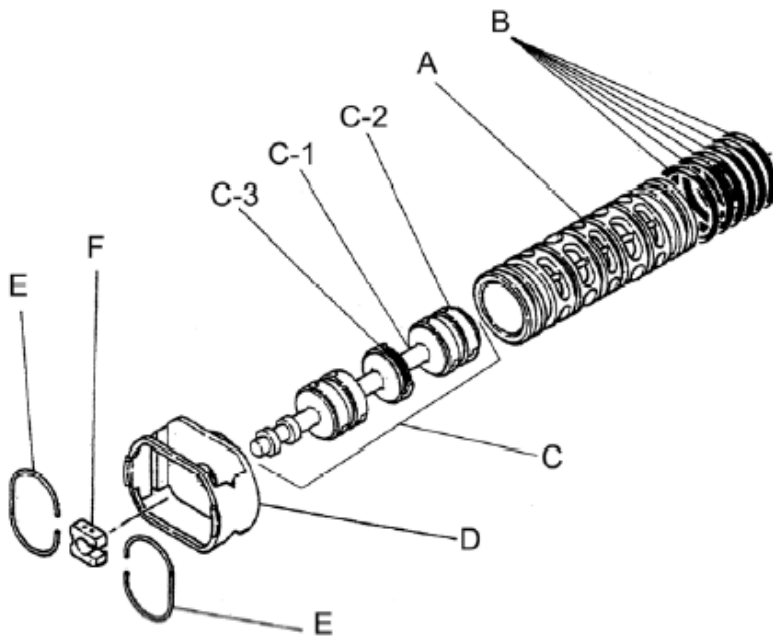

803115 Air Valve Assembly (5-13-12)			
Reference No.	Description	Q'ty	Part No.
A	Sleeve	1	803675
B	O-ring	6	640037
C	Spool Assembly	1	803114
C-1	Spool	1	771733
C-2	Seal Ring	15	771732
C-3	O-ring	5	640020
D	Spring Retainer	1	771735
E	C-Spring	2	711932
F	Block	1	771734

Yamada America, Inc.
955 East Algonquin Rd
Arlington Heights, IL 60005
Phone: 847.631.9200
Fax: 847.631.9273
www.yamadapump.com