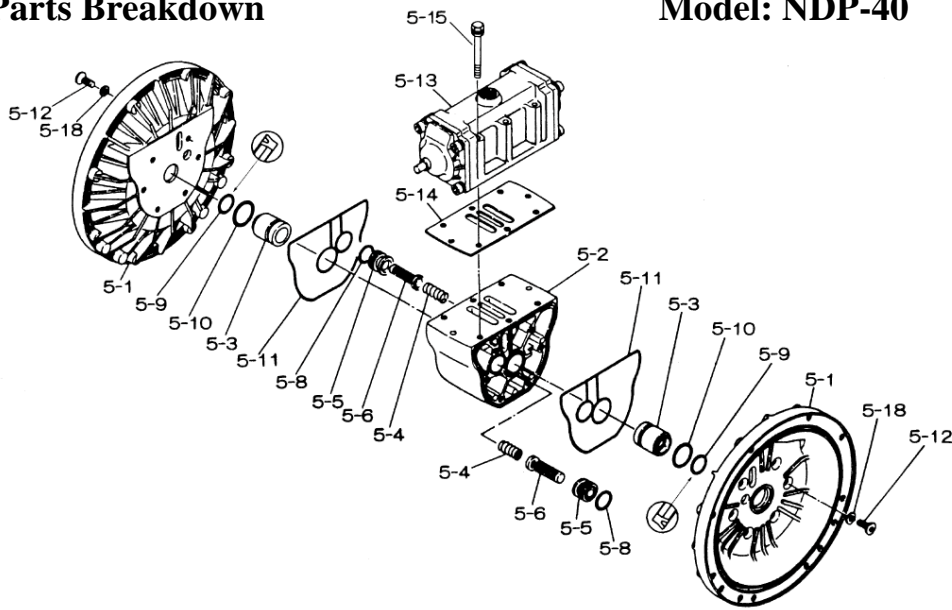

Yamada America, Inc.  
955 East Algonquin Rd  
Arlington Heights, IL 60005  
Phone: 847.631.9200  
www.yamadapump.com

Model: NDP-40BPE

Parts Breakdown

Reference			
No.	Description	Q'ty	NDP-40BPE
1	Out Chamber	2	772076
2	In Manifold	2	772079
3	Out Manifold	2	780150
4	Center Manifold	2	771722
5	Body Assembly *	1	803111
7	Center Rod	1	711900
8	Center Disk	2	711902
9	Center Disk	2	771725
10	Diaphragm	2	771854
11	Valve Seat	4	772096
12	Ball	4	770593
14	Ball Valve	1	684321
15	Elbow	1	682523
16	Bushing	1	684339
19	Stand Body	2	711925
20	Cushion	4	771865
23	Bolt	16	683541
24	Plain Washer	68	631330
25	Spring Lock Washer	44	680257
26	Bolt	16	621183
33	Bolt	4	621179
34	Nut	24	628013
35	Bolt	4	621149
36	Nut with Flange	4	683837
37	Bolt	8	683542
39	O-ring	4	683998
40	O-ring	4	684121
46	Cap	4	683641
51	Cushion	2	770582
53	O-ring	4	685447

**Body Assembly 803111**

Reference No.	Description		
5-1	Air Chamber	2	711933
5-2	Body	1	711936
5-3	Throat Bearing	2	772689
5-4	Spring	2	711937
5-5	Valve Seat	2	771740
5-6	Pilot Valve Assembly	2	832162
5-8	O-ring	2	640020
5-9	Packing	2	685444
5-10	O-ring	2	640029
5-11	Gasket	2	771742
5-12	Flat Head Bolt	12	683812
5-13	Valve Body Assembly *	1	802971
5-14	Gasket	1	771712
5-15	Bolt	6	684240
5-18	Plain Washer	12	684987

**802971 Valve Body Assembly**

Reference No.	Description		
5-13-1	Valve Body	1	711931
5-13-2	Cap A	1	580999
5-13-3	Cap B	1	581000
5-13-5	Spring Stopper	1	771735
5-13-6	Reset Button	1	712976
5-13-8	Gasket	2	771738
5-13-9	Bolt	8	685036
5-13-12	C Spool Valve Assy *	1	803115
5-13-13	O-ring	1	640005
5-13-14	Cushion	4	684128

**803115 Air Valve Assembly (5-13-12)**

Reference No.	Description		
A	Sleeve	1	803675
B	O-Ring	6	640037
C	Spool Assembly	1	803114
C-1	Spool	1	771733
C-2	Seal Ring	15	771732
C-3	O-Ring	5	640020
D	Spring Retainer	1	771735
E	C-Spring	2	711932
F	Block	1	771734