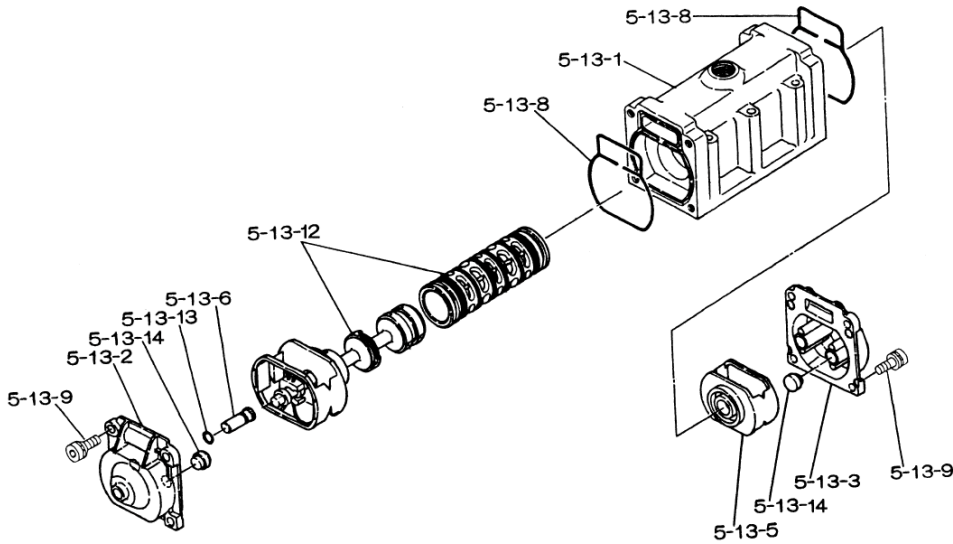

Yamada America, Inc.  
955 East Algonquin Rd  
Arlington Heights, IL 60005  
Phone: 847.631.9200  
www.yamadapump.com

Model: NDP-40BPE

Parts Breakdown

Reference			
No.	Description	Q'ty	NDP-40BPE
1	Out Chamber	2	772076
2	In Manifold	2	772079
3	Out Manifold	2	780150
4	Center Manifold	2	771722
5	Body Assembly *	1	803111
7	Center Rod	1	711900
8	Center Disk	2	711902
9	Center Disk	2	771725
10	Diaphragm	2	771854
11	Valve Seat	4	772096
12	Ball	4	770593
14	Ball Valve	1	684321
15	Elbow	1	682523
16	Bushing	1	684339
19	Stand Body	2	711925
20	Cushion	4	771865
23	Bolt	16	683541
24	Plain Washer	68	631330
25	Spring Lock Washer	44	680257
26	Bolt	16	621183
33	Bolt	4	621179
34	Nut	24	628013
35	Bolt	4	621149
36	Nut with Flange	4	683837
37	Bolt	8	683542
39	O-ring	4	683998
40	O-ring	4	684121
46	Cap	4	683641
51	Cushion	2	770582
53	O-ring	4	685447

**Body Assembly 803111**

Reference No.	Description		
5-1	Air Chamber	2	711933
5-2	Body	1	711936
5-3	Throat Bearing	2	772689
5-4	Spring	2	711937
5-5	Valve Seat	2	771740
5-6	Pilot Valve Assembly	2	832162
5-8	O-ring	2	640020
5-9	Packing	2	685444
5-10	O-ring	2	640029
5-11	Gasket	2	771742
5-12	Flat Head Bolt	12	683812
5-13	Valve Body Assembly *	1	802971
5-14	Gasket	1	771712
5-15	Bolt	6	684240
5-18	Plain Washer	12	684987

**802971 Valve Body Assembly**

Reference No.	Description		
5-13-1	Valve Body	1	711931
5-13-2	Cap A	1	580999
5-13-3	Cap B	1	581000
5-13-5	Spring Stopper	1	771735
5-13-6	Reset Button	1	712976
5-13-8	Gasket	2	771738
5-13-9	Bolt	8	685036
5-13-12	C Spool Valve Assy *	1	803115
5-13-13	O-ring	1	640005
5-13-14	Cushion	4	684128

**803115 Air Valve Assembly (5-13-12)**

Reference No.	Description		
A	Sleeve	1	803675
B	O-Ring	6	640037
C	Spool Assembly	1	803114
C-1	Spool	1	771733
C-2	Seal Ring	15	771732
C-3	O-Ring	5	640020
D	Spring Retainer	1	771735
E	C-Spring	2	711932
F	Block	1	771734