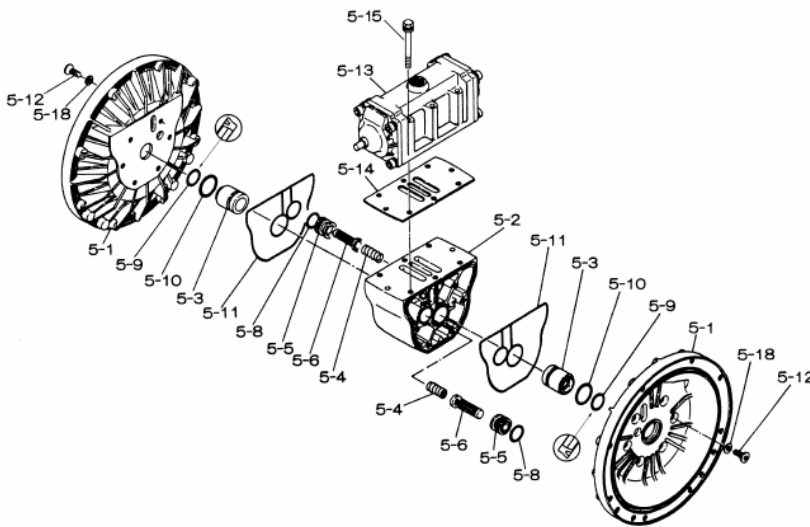

Yamada America, Inc.
955 East Algonquin Rd
Arlington Heights, IL 60005
Phone: 847.631.9200
Fax: 847.631.9273
www.yamadapump.com

Model: NDP-40BPE
Part # 852422

Reference No.	Description	Q'ty	Part No.
1	Out Chamber	2	780147
2	In Manifold	2	780244
3	Out Manifold	2	780150
4	Center Manifold	2	780248
5	Body Assembly	1	803111
7	Center Rod	1	711900
8	Center Disk	2	711902
9	Center Disk	2	771725
10	Diaphragm	2	771854
11	Valve Seat	4	772096
12	Ball	4	770593
14	Ball Valve	1	684321
15	Elbow	1	682523
16	Bushing	1	684339
19	Stand Body	2	711925
20	Cushion	4	771865
23	Bolt	16	686156
24	Plain Washer	68	631330
25	Spring Lock Washer	44	680257
26	Bolt	16	621183
33	Bolt	4	621179
34	Nut	24	628013
35	Bolt	4	621149
36	Nut with Flange	4	683837
37	Bolt	8	683542
39	O-ring	4	683998
40	O-ring	4	684121
46	Cap	4	683641
51	Cushion	2	770582
53	O-ring	4	685447

Repair Kits

K40-PE Liquid Side Kit includes the following:

10	Diaphragm	2	771854
12	Ball	4	770593
53	O-ring	4	685447
40	O-ring	4	684121

K45-AM Air Side Kit includes the following:

5-3	Throat Bearing	2	772689
5-4	Spring	2	711937
5-5	Valve Seat	2	771740
5-6	Pilot Valve Assembly	2	832162
5-8	O-ring	7	640020
5-9	Packing	2	685444
5-10	O-ring	2	640029
5-11	Gasket	2	771742
5-14	Gasket	1	771712
5-13-8	Gasket	2	771738
5-13-12 Seal	Seal Ring	15	771732
5-13-12 Sleeve	Sleeve Assembly	1	803675

Body Assembly 803111

Reference No.	Description	Q'ty	Part No.
5-1	Air Chamber	2	711933
5-2	Body	1	711936
5-3	Throat Bearing	2	772689
5-4	Spring	2	711937
5-5	Pilot Valve Seat	2	771740
5-6	Pilot Valve Assembly	2	832162
5-8	O-ring	2	640020
5-9	Packing	2	685444
5-10	O-ring	2	640029
5-11	Gasket	2	771742
5-12	Flat Head Bolt	12	683812
5-13	Valve Body Assembly	1	802971
5-14	Gasket	1	771712
5-15	Bolt	6	684240
5-18	Plain Washer	12	684987