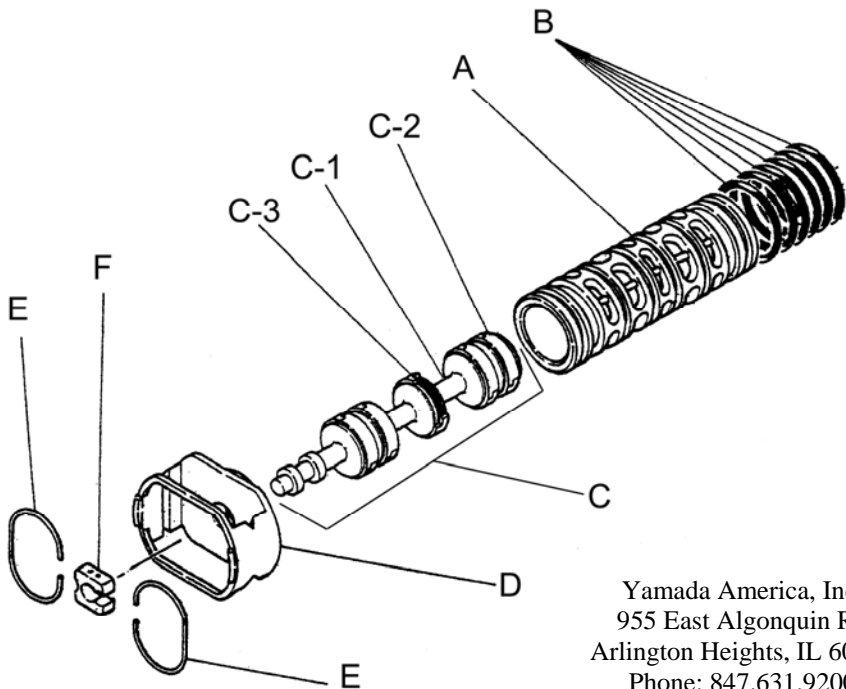

Yamada America, Inc.  
955 East Algonquin Rd  
Arlington Heights, IL 60005  
Phone: 847.631.9200  
www.yamadapump.com

Model: NDP-40BPE

Parts Breakdown

Reference			
No.	Description	Q'ty	NDP-40BPE
1	Out Chamber	2	772076
2	In Manifold	2	772079
3	Out Manifold	2	780150
4	Center Manifold	2	771722
5	Body Assembly *	1	803111
7	Center Rod	1	711900
8	Center Disk	2	711902
9	Center Disk	2	771725
10	Diaphragm	2	771854
11	Valve Seat	4	772096
12	Ball	4	770593
14	Ball Valve	1	684321
15	Elbow	1	682523
16	Bushing	1	684339
19	Stand Body	2	711925
20	Cushion	4	771865
23	Bolt	16	683541
24	Plain Washer	68	631330
25	Spring Lock Washer	44	680257
26	Bolt	16	621183
33	Bolt	4	621179
34	Nut	24	628013
35	Bolt	4	621149
36	Nut with Flange	4	683837
37	Bolt	8	683542
39	O-ring	4	683998
40	O-ring	4	684121
46	Cap	4	683641
51	Cushion	2	770582
53	O-ring	4	685447

**Body Assembly 803111**

Reference No.	Description		
5-1	Air Chamber	2	711933
5-2	Body	1	711936
5-3	Throat Bearing	2	772689
5-4	Spring	2	711937
5-5	Valve Seat	2	771740
5-6	Pilot Valve Assembly	2	832162
5-8	O-ring	2	640020
5-9	Packing	2	685444
5-10	O-ring	2	640029
5-11	Gasket	2	771742
5-12	Flat Head Bolt	12	683812
5-13	Valve Body Assembly *	1	802971
5-14	Gasket	1	771712
5-15	Bolt	6	684240
5-18	Plain Washer	12	684987

**802971 Valve Body Assembly**

Reference No.	Description		
5-13-1	Valve Body	1	711931
5-13-2	Cap A	1	580999
5-13-3	Cap B	1	581000
5-13-5	Spring Stopper	1	771735
5-13-6	Reset Button	1	712976
5-13-8	Gasket	2	771738
5-13-9	Bolt	8	685036
5-13-12	C Spool Valve Assy *	1	803115
5-13-13	O-ring	1	640005
5-13-14	Cushion	4	684128

**803115 Air Valve Assembly (5-13-12)**

Reference No.	Description		
A	Sleeve	1	803675
B	O-Ring	6	640037
C	Spool Assembly	1	803114
C-1	Spool	1	771733
C-2	Seal Ring	15	771732
C-3	O-Ring	5	640020
D	Spring Retainer	1	771735
E	C-Spring	2	711932
F	Block	1	771734