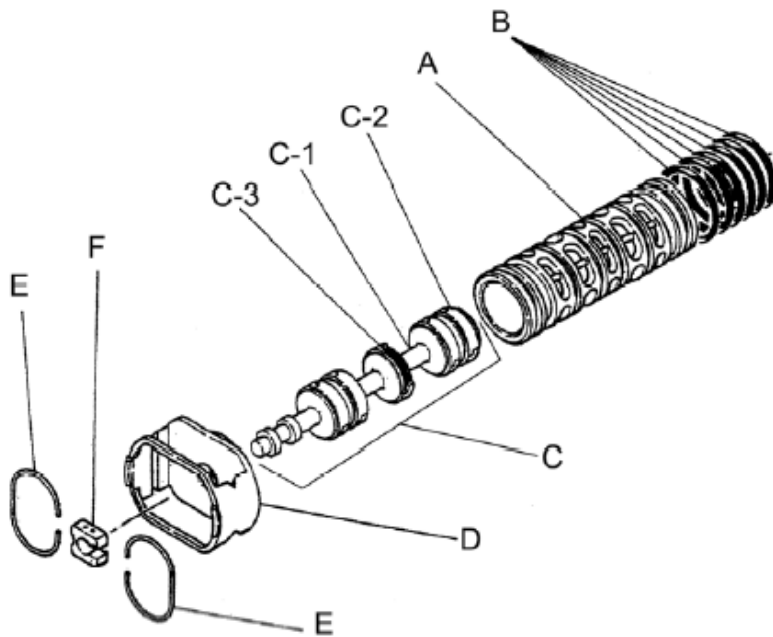

803115 Air Valve Assembly (5-13-12)			
Reference No.	Description	Q'ty	Part No.
A	Sleeve	1	803675
B	O-ring	6	640037
C	Spool Assembly	1	803114
C-1	Spool	1	771733
C-2	Seal Ring	15	771732
C-3	O-ring	5	640020
D	Spring Retainer	1	771735
E	C-Spring	2	711932
F	Block	1	771734

Yamada America, Inc.
955 East Algonquin Rd
Arlington Heights, IL 60005
Phone: 847.631.9200
Fax: 847.631.9273
www.yamadapump.com