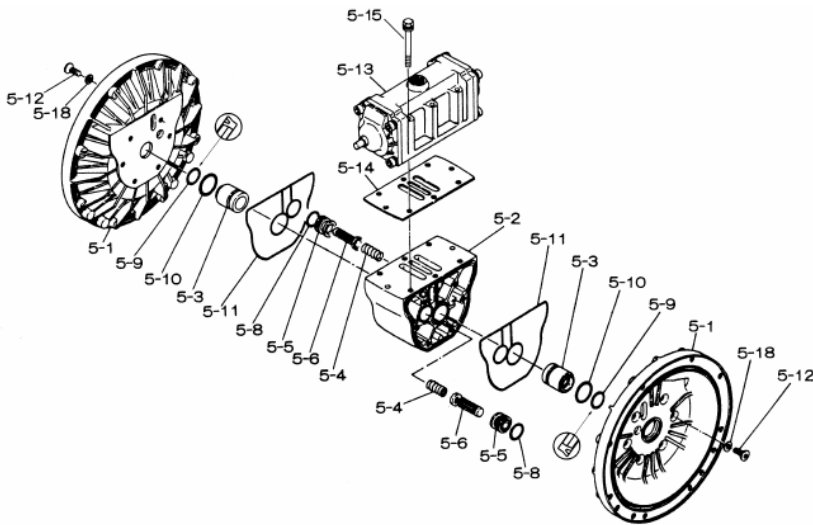

Yamada America, Inc.  
 955 East Algonquin Rd  
 Arlington Heights, IL 60005  
 Phone: 847.631.9200  
 Fax: 847.631.9273  
 www.yamadapump.com

Model: NDP-40BFV  
 Part # 852872

Reference No.	Description	Q'ty	Part No.
1	Out Chamber	2	713156
2	In Manifold	1	713168
3	Out Manifold	1	713165
5	Body Assembly	1	803111
7	Center Rod	1	711900
8	Center Disk	2	711902
9	Center Disk	2	713369
10	Diaphragm	2	771799
11	Valve Seat	4	771997
12	Ball	4	770602
14	Ball Valve	1	684321
15	Elbow	1	682523
16	Bushing	1	684339
19	Pump Base	2	711911
20	Cushion	4	771402
21	Nut	2	706128
22	Coned Disk Spring	2	682740
23	Bolt	16	686160
23a	Wave Spring Washer	16	631917
24	Plain Washer	4	631014
25	Wave Spring Washer	4	631917
26	Bolt	12	611202
27	Plain Washer	12	631015
28	Spring Lock Washer	12	631918
29	Nut	12	627014
33	Bolt	4	611175
34	Nut	4	627013
35	Bolt	4	611149
36	Nut with Flange	4	682276
40	O-ring	4	642065
51	Cushion	2	770582
53T	O-ring	4	643136

Repair Kits			
<b>K40-MV Liquid Side Kit includes the following:</b>			
10	Diaphragm	2	771799
11	Valve Seat	4	771997
40	O-ring	4	642065
12	Ball	4	770602
<b>K45-AM Air Side Kit includes the following:</b>			
5-3	Throat Bearing	2	772689
5-4	Spring	2	711937
5-5	Valve Seat	2	771740
5-6	Pilot Valve Assembly	2	832162
5-8	O-ring	7	640020
5-9	Packing	2	685444
5-10	O-ring	2	640029
5-11	Gasket	2	771742
5-14	Gasket	1	771712
5-13-8	Gasket	2	771738
5-13-12 Seal	Seal Ring	15	771732
5-13-12 Sleeve	Sleeve Assembly	1	803675

**Body Assembly 803111**

Reference No.	Description	Q'ty	Part No.
5-1	Air Chamber	2	711933
5-2	Body	1	711936
5-3	Throat Bearing	2	772689
5-4	Spring	2	711937
5-5	Pilot Valve Seat	2	771740
5-6	Pilot Valve Assembly	2	832162
5-8	O-ring	2	640020
5-9	Packing	2	685444
5-10	O-ring	2	640029
5-11	Gasket	2	771742
5-12	Flat Head Bolt	12	683812
5-13	Valve Body Assembly	1	802971
5-14	Gasket	1	771712
5-15	Bolt	6	684240
5-18	Plain Washer	12	684987