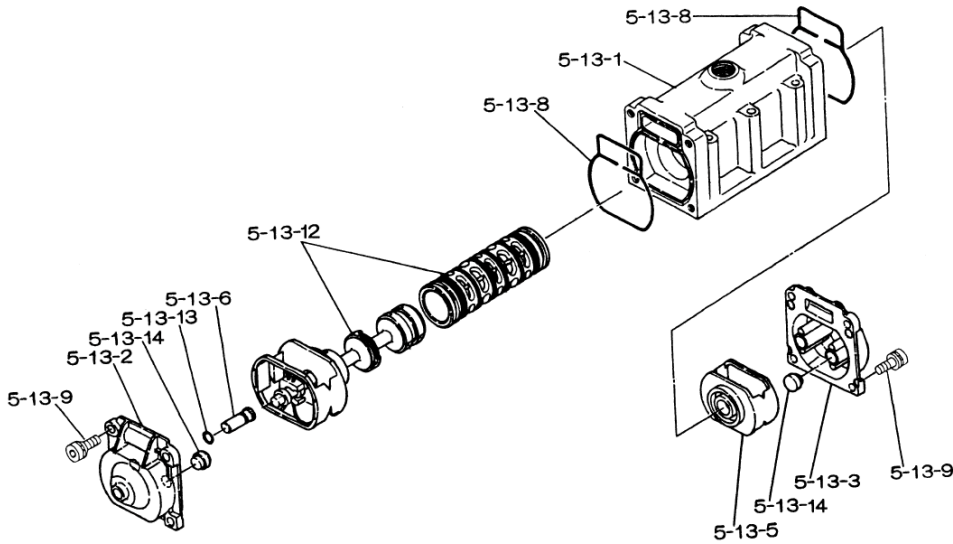

Yamada America, Inc.
955 East Algonquin Rd
Arlington Heights, IL 60005
Phone: 847.631.9200
www.yamadapump.com

Model: NDP-40BFT

Reference			
No.	Description	Q'ty	NDP-40BFT
1	Out Chamber	2	713156
2	In Manifold	1	713168
3	Out Manifold	1	713165
5	Body Assembly*	1	803111
7	Center Rod	1	711939
8	Center Disk	2	707817
9	Center Disk	2	707818
10	Diaphragm	2	770814
11	Valve Seat	4	711908
12	Ball	4	770692
14	Ball Valve	1	684321
15	Elbow	1	682523
16	Bushing	1	684339
19	Pump Base	2	711911
20	Cushion	4	771402
21	Nut	2	706128
22	Coned Disk Spring	2	682740
23	Bolt	16	611180
24	Plain Washer	24	631014
25	Spring Lock Washer	20	631421
26	Bolt	12	611202
27	Plain Washer	24	631015
28	Spring Lock Washer	12	631422
29	Nut	12	627014
33	Bolt	4	611175
34	Nut	4	627013
35	Bolt	4	611149
36	Nut with Flange	4	682276
40	O-ring	4	643065
41T	O-ring	4	643015
53T	O-ring	4	643136

Body Assembly 803111

Reference No.	Description		
5-1	Air Chamber	2	711933
5-2	Body	1	711936
5-3	Throat Bearing	2	772689
5-4	Spring	2	711937
5-5	Valve Seat	2	771740
5-6	Pilot Valve Assembly	2	832162
5-8	O-ring	2	640020
5-9	Packing	2	685444
5-10	O-ring	2	640029
5-11	Gasket	2	771742
5-12	Flat Head Bolt	12	683812
5-13	Valve Body Assembly *	1	802971
5-14	Gasket	1	771712
5-15	Bolt	6	684240
5-18	Plain Washer	12	684987

802971 Valve Body Assembly

Reference No.	Description		
5-13-1	Valve Body	1	711931
5-13-2	Cap A	1	580999
5-13-3	Cap B	1	581000
5-13-5	Spring Stopper	1	771735
5-13-6	Reset Button	1	712976
5-13-8	Gasket	2	771738
5-13-9	Bolt	8	685036
5-13-12	C Spool Valve Assy *	1	803115
5-13-13	O-ring	1	640005
5-13-14	Cushion	4	684128

803115 Air Valve Assembly (5-13-12)

Reference No.	Description		
A	Sleeve	1	803675
B	O-Ring	6	640037
C	Spool Assembly	1	803114
C-1	Spool	1	771733
C-2	Seal Ring	15	771732
C-3	O-Ring	5	640020
D	Spring Retainer	1	771735
E	C-Spring	2	711932
F	Block	1	771734