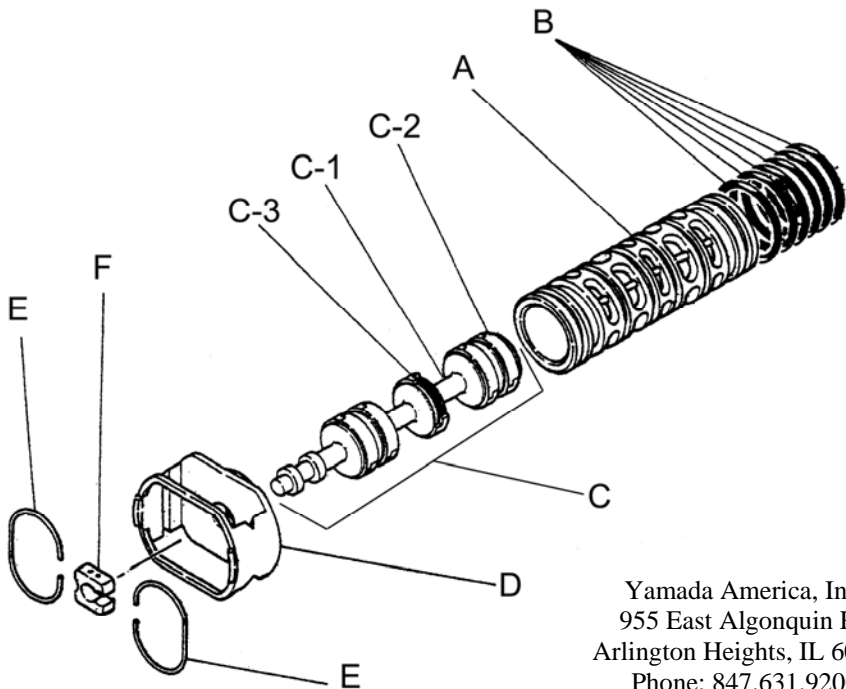

Yamada America, Inc.
955 East Algonquin Rd
Arlington Heights, IL 60005
Phone: 847.631.9200
www.yamadapump.com

Model: NDP-40BFT

Reference			
No.	Description	Q'ty	NDP-40BFT
1	Out Chamber	2	713156
2	In Manifold	1	713168
3	Out Manifold	1	713165
5	Body Assembly*	1	803111
7	Center Rod	1	711939
8	Center Disk	2	707817
9	Center Disk	2	707818
10	Diaphragm	2	770814
11	Valve Seat	4	711908
12	Ball	4	770692
14	Ball Valve	1	684321
15	Elbow	1	682523
16	Bushing	1	684339
19	Pump Base	2	711911
20	Cushion	4	771402
21	Nut	2	706128
22	Coned Disk Spring	2	682740
23	Bolt	16	611180
24	Plain Washer	24	631014
25	Spring Lock Washer	20	631421
26	Bolt	12	611202
27	Plain Washer	24	631015
28	Spring Lock Washer	12	631422
29	Nut	12	627014
33	Bolt	4	611175
34	Nut	4	627013
35	Bolt	4	611149
36	Nut with Flange	4	682276
40	O-ring	4	643065
41T	O-ring	4	643015
53T	O-ring	4	643136

Body Assembly 803111

Reference No.	Description		
5-1	Air Chamber	2	711933
5-2	Body	1	711936
5-3	Throat Bearing	2	772689
5-4	Spring	2	711937
5-5	Valve Seat	2	771740
5-6	Pilot Valve Assembly	2	832162
5-8	O-ring	2	640020
5-9	Packing	2	685444
5-10	O-ring	2	640029
5-11	Gasket	2	771742
5-12	Flat Head Bolt	12	683812
5-13	Valve Body Assembly *	1	802971
5-14	Gasket	1	771712
5-15	Bolt	6	684240
5-18	Plain Washer	12	684987

802971 Valve Body Assembly

Reference No.	Description		
5-13-1	Valve Body	1	711931
5-13-2	Cap A	1	580999
5-13-3	Cap B	1	581000
5-13-5	Spring Stopper	1	771735
5-13-6	Reset Button	1	712976
5-13-8	Gasket	2	771738
5-13-9	Bolt	8	685036
5-13-12	C Spool Valve Assy *	1	803115
5-13-13	O-ring	1	640005
5-13-14	Cushion	4	684128

803115 Air Valve Assembly (5-13-12)

Reference No.	Description		
A	Sleeve	1	803675
B	O-Ring	6	640037
C	Spool Assembly	1	803114
C-1	Spool	1	771733
C-2	Seal Ring	15	771732
C-3	O-Ring	5	640020
D	Spring Retainer	1	771735
E	C-Spring	2	711932
F	Block	1	771734