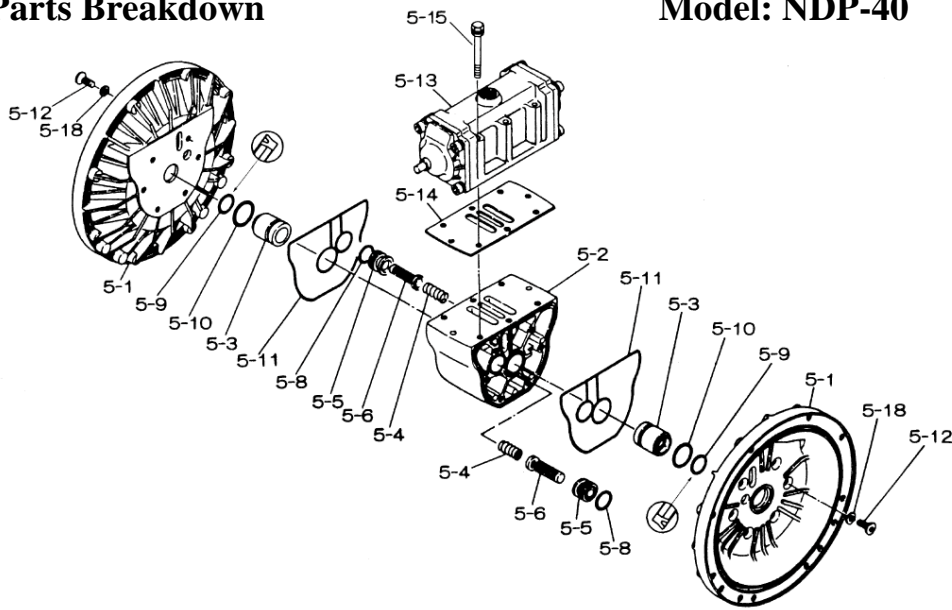

Yamada America, Inc.
955 East Algonquin Rd
Arlington Heights, IL 60005
Phone: 847.631.9200
www.yamadapump.com

Model: NDP-40BFT

Reference			
No.	Description	Q'ty	NDP-40BFT
1	Out Chamber	2	713156
2	In Manifold	1	713168
3	Out Manifold	1	713165
5	Body Assembly*	1	803111
7	Center Rod	1	711939
8	Center Disk	2	707817
9	Center Disk	2	707818
10	Diaphragm	2	770814
11	Valve Seat	4	711908
12	Ball	4	770692
14	Ball Valve	1	684321
15	Elbow	1	682523
16	Bushing	1	684339
19	Pump Base	2	711911
20	Cushion	4	771402
21	Nut	2	706128
22	Coned Disk Spring	2	682740
23	Bolt	16	611180
24	Plain Washer	24	631014
25	Spring Lock Washer	20	631421
26	Bolt	12	611202
27	Plain Washer	24	631015
28	Spring Lock Washer	12	631422
29	Nut	12	627014
33	Bolt	4	611175
34	Nut	4	627013
35	Bolt	4	611149
36	Nut with Flange	4	682276
40	O-ring	4	643065
41T	O-ring	4	643015
53T	O-ring	4	643136

Body Assembly 803111

Reference No.	Description		
5-1	Air Chamber	2	711933
5-2	Body	1	711936
5-3	Throat Bearing	2	772689
5-4	Spring	2	711937
5-5	Valve Seat	2	771740
5-6	Pilot Valve Assembly	2	832162
5-8	O-ring	2	640020
5-9	Packing	2	685444
5-10	O-ring	2	640029
5-11	Gasket	2	771742
5-12	Flat Head Bolt	12	683812
5-13	Valve Body Assembly *	1	802971
5-14	Gasket	1	771712
5-15	Bolt	6	684240
5-18	Plain Washer	12	684987

802971 Valve Body Assembly

Reference No.	Description		
5-13-1	Valve Body	1	711931
5-13-2	Cap A	1	580999
5-13-3	Cap B	1	581000
5-13-5	Spring Stopper	1	771735
5-13-6	Reset Button	1	712976
5-13-8	Gasket	2	771738
5-13-9	Bolt	8	685036
5-13-12	C Spool Valve Assy *	1	803115
5-13-13	O-ring	1	640005
5-13-14	Cushion	4	684128

803115 Air Valve Assembly (5-13-12)

Reference No.	Description		
A	Sleeve	1	803675
B	O-Ring	6	640037
C	Spool Assembly	1	803114
C-1	Spool	1	771733
C-2	Seal Ring	15	771732
C-3	O-Ring	5	640020
D	Spring Retainer	1	771735
E	C-Spring	2	711932
F	Block	1	771734