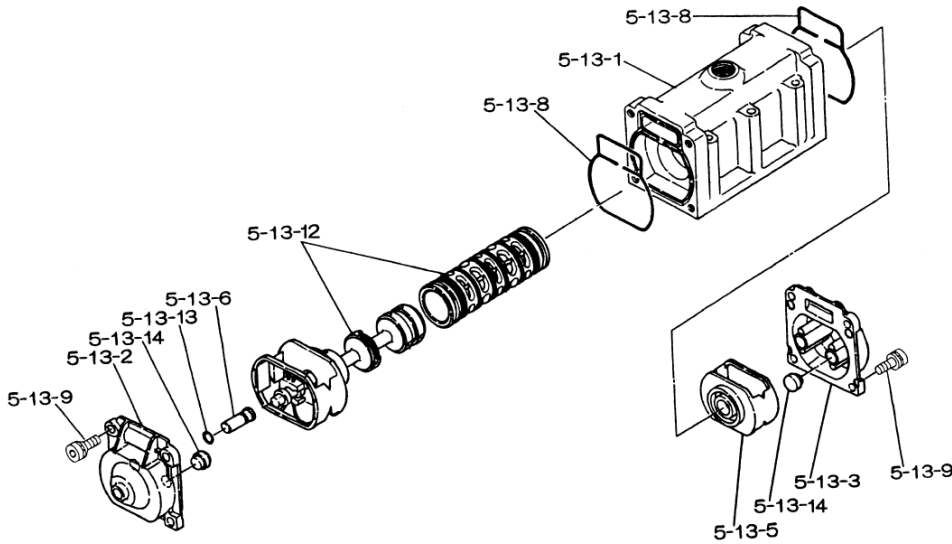

Yamada America, Inc.
955 East Algonquin Rd
Arlington Heights, IL 60005
Phone: 847.631.9200
www.yamadapump.com

Model: NDP-40BFE

Reference			
No.	Description	Q'ty	NDP-40BFE
1	Out Chamber	2	713156
2	In Manifold	1	713168
3	Out Manifold	1	713165
5	Body Assembly*	1	803111
7	Center Rod	1	711900
8	Center Disk	2	711902
9	Center Disk	2	711903
10	Diaphragm	2	771854
11	Valve Seat	4	771921
12	Ball	4	770593
14	Ball Valve	1	684321
15	Elbow	1	682523
16	Bushing	1	684339
19	Pump Base	2	711911
20	Cushion	4	771402
21	Nut	2	683408
22	Coned Disk Spring	2	682740
23	Bolt	16	611180
24	Plain Washer	24	631014
25	Spring Lock Washer	20	631421
26	Bolt	12	611202
27	Plain Washer	24	631015
28	Spring Lock Washer	12	631422
29	Nut	12	627014
33	Bolt	4	611175
34	Nut	4	627013
35	Bolt	4	611149
36	Nut with Flange	4	682276
40	O-ring	4	683999

Body Assembly 803111

Reference	No.	Description		
	5-1	Air Chamber	2	711933
	5-2	Body	1	711936
	5-3	Throat Bearing	2	772689
	5-4	Spring	2	711937
	5-5	Valve Seat	2	771740
	5-6	Pilot Valve Assembly	2	832162
	5-8	O-ring	2	640020
	5-9	Packing	2	685444
	5-10	O-ring	2	640029
	5-11	Gasket	2	771742
	5-12	Flat Head Bolt	12	683812
	5-13	Valve Body Assembly *	1	802971
	5-14	Gasket	1	771712
	5-15	Bolt	6	684240
	5-18	Plain Washer	12	684987

802971 Valve Body Assembly

Reference	No.	Description		
	5-13-1	Valve Body	1	711931
	5-13-2	Cap A	1	580999
	5-13-3	Cap B	1	581000
	5-13-5	Spring Stopper	1	771735
	5-13-6	Reset Button	1	712976
	5-13-8	Gasket	2	771738
	5-13-9	Bolt	8	685036
	5-13-12	C Spool Valve Assy *	1	803115
	5-13-13	O-ring	1	640005
	5-13-14	Cushion	4	684128

803115 Air Valve Assembly (5-13-12)

Reference	No.	Description		
	A	Sleeve	1	803675
	B	O-Ring	6	640037
	C	Spool Assembly	1	803114
	C-1	Spool	1	771733
	C-2	Seal Ring	15	771732
	C-3	O-Ring	5	640020
	D	Spring Retainer	1	771735
	E	C-Spring	2	711932
	F	Block	1	771734