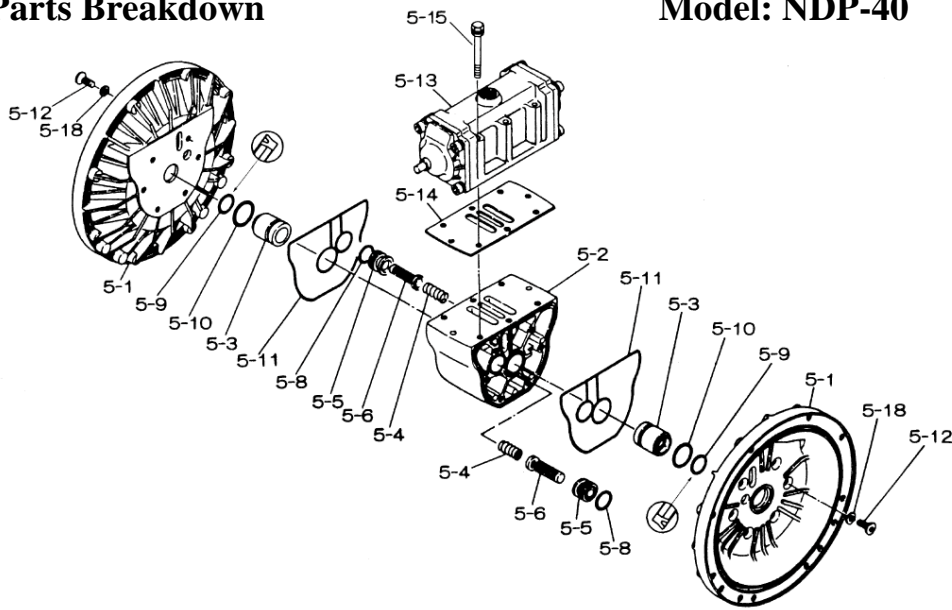

Yamada America, Inc.
955 East Algonquin Rd
Arlington Heights, IL 60005
Phone: 847.631.9200
www.yamadapump.com

Model: NDP-40BFE

Reference			
No.	Description	Q'ty	NDP-40BFE
1	Out Chamber	2	713156
2	In Manifold	1	713168
3	Out Manifold	1	713165
5	Body Assembly*	1	803111
7	Center Rod	1	711900
8	Center Disk	2	711902
9	Center Disk	2	711903
10	Diaphragm	2	771854
11	Valve Seat	4	771921
12	Ball	4	770593
14	Ball Valve	1	684321
15	Elbow	1	682523
16	Bushing	1	684339
19	Pump Base	2	711911
20	Cushion	4	771402
21	Nut	2	683408
22	Coned Disk Spring	2	682740
23	Bolt	16	611180
24	Plain Washer	24	631014
25	Spring Lock Washer	20	631421
26	Bolt	12	611202
27	Plain Washer	24	631015
28	Spring Lock Washer	12	631422
29	Nut	12	627014
33	Bolt	4	611175
34	Nut	4	627013
35	Bolt	4	611149
36	Nut with Flange	4	682276
40	O-ring	4	683999

Body Assembly 803111

Reference	No.	Description		
	5-1	Air Chamber	2	711933
	5-2	Body	1	711936
	5-3	Throat Bearing	2	772689
	5-4	Spring	2	711937
	5-5	Valve Seat	2	771740
	5-6	Pilot Valve Assembly	2	832162
	5-8	O-ring	2	640020
	5-9	Packing	2	685444
	5-10	O-ring	2	640029
	5-11	Gasket	2	771742
	5-12	Flat Head Bolt	12	683812
	5-13	Valve Body Assembly *	1	802971
	5-14	Gasket	1	771712
	5-15	Bolt	6	684240
	5-18	Plain Washer	12	684987

802971 Valve Body Assembly

Reference	No.	Description		
	5-13-1	Valve Body	1	711931
	5-13-2	Cap A	1	580999
	5-13-3	Cap B	1	581000
	5-13-5	Spring Stopper	1	771735
	5-13-6	Reset Button	1	712976
	5-13-8	Gasket	2	771738
	5-13-9	Bolt	8	685036
	5-13-12	C Spool Valve Assy *	1	803115
	5-13-13	O-ring	1	640005
	5-13-14	Cushion	4	684128

803115 Air Valve Assembly (5-13-12)

Reference	No.	Description		
	A	Sleeve	1	803675
	B	O-Ring	6	640037
	C	Spool Assembly	1	803114
	C-1	Spool	1	771733
	C-2	Seal Ring	15	771732
	C-3	O-Ring	5	640020
	D	Spring Retainer	1	771735
	E	C-Spring	2	711932
	F	Block	1	771734