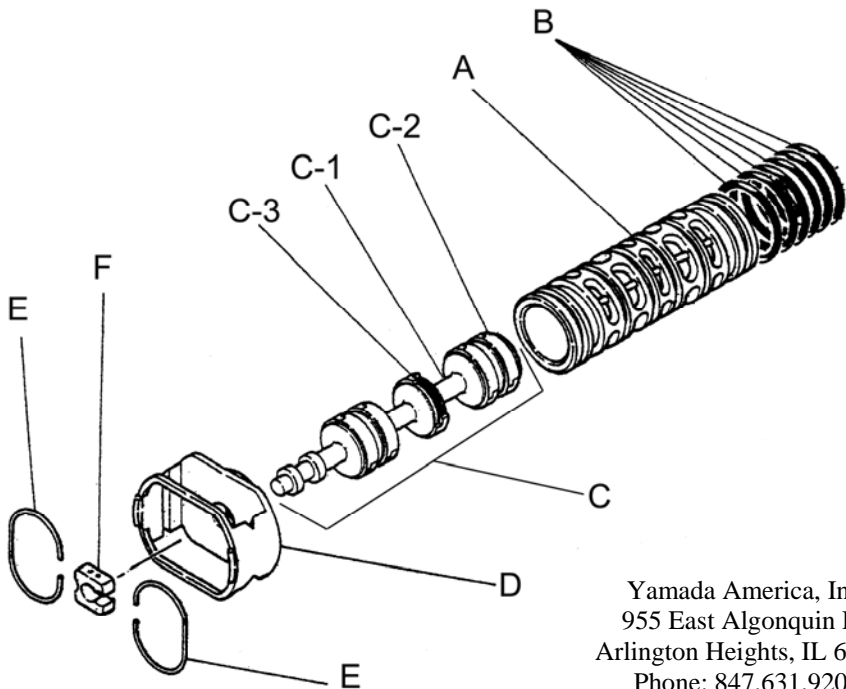

Yamada America, Inc.
955 East Algonquin Rd
Arlington Heights, IL 60005
Phone: 847.631.9200
www.yamadapump.com

Model: NDP-40BFE

Reference			
No.	Description	Q'ty	NDP-40BFE
1	Out Chamber	2	713156
2	In Manifold	1	713168
3	Out Manifold	1	713165
5	Body Assembly*	1	803111
7	Center Rod	1	711900
8	Center Disk	2	711902
9	Center Disk	2	711903
10	Diaphragm	2	771854
11	Valve Seat	4	771921
12	Ball	4	770593
14	Ball Valve	1	684321
15	Elbow	1	682523
16	Bushing	1	684339
19	Pump Base	2	711911
20	Cushion	4	771402
21	Nut	2	683408
22	Coned Disk Spring	2	682740
23	Bolt	16	611180
24	Plain Washer	24	631014
25	Spring Lock Washer	20	631421
26	Bolt	12	611202
27	Plain Washer	24	631015
28	Spring Lock Washer	12	631422
29	Nut	12	627014
33	Bolt	4	611175
34	Nut	4	627013
35	Bolt	4	611149
36	Nut with Flange	4	682276
40	O-ring	4	683999

Body Assembly 803111

Reference	No.	Description		
	5-1	Air Chamber	2	711933
	5-2	Body	1	711936
	5-3	Throat Bearing	2	772689
	5-4	Spring	2	711937
	5-5	Valve Seat	2	771740
	5-6	Pilot Valve Assembly	2	832162
	5-8	O-ring	2	640020
	5-9	Packing	2	685444
	5-10	O-ring	2	640029
	5-11	Gasket	2	771742
	5-12	Flat Head Bolt	12	683812
	5-13	Valve Body Assembly *	1	802971
	5-14	Gasket	1	771712
	5-15	Bolt	6	684240
	5-18	Plain Washer	12	684987

802971 Valve Body Assembly

Reference	No.	Description		
	5-13-1	Valve Body	1	711931
	5-13-2	Cap A	1	580999
	5-13-3	Cap B	1	581000
	5-13-5	Spring Stopper	1	771735
	5-13-6	Reset Button	1	712976
	5-13-8	Gasket	2	771738
	5-13-9	Bolt	8	685036
	5-13-12	C Spool Valve Assy *	1	803115
	5-13-13	O-ring	1	640005
	5-13-14	Cushion	4	684128

803115 Air Valve Assembly (5-13-12)

Reference	No.	Description		
	A	Sleeve	1	803675
	B	O-Ring	6	640037
	C	Spool Assembly	1	803114
	C-1	Spool	1	771733
	C-2	Seal Ring	15	771732
	C-3	O-Ring	5	640020
	D	Spring Retainer	1	771735
	E	C-Spring	2	711932
	F	Block	1	771734