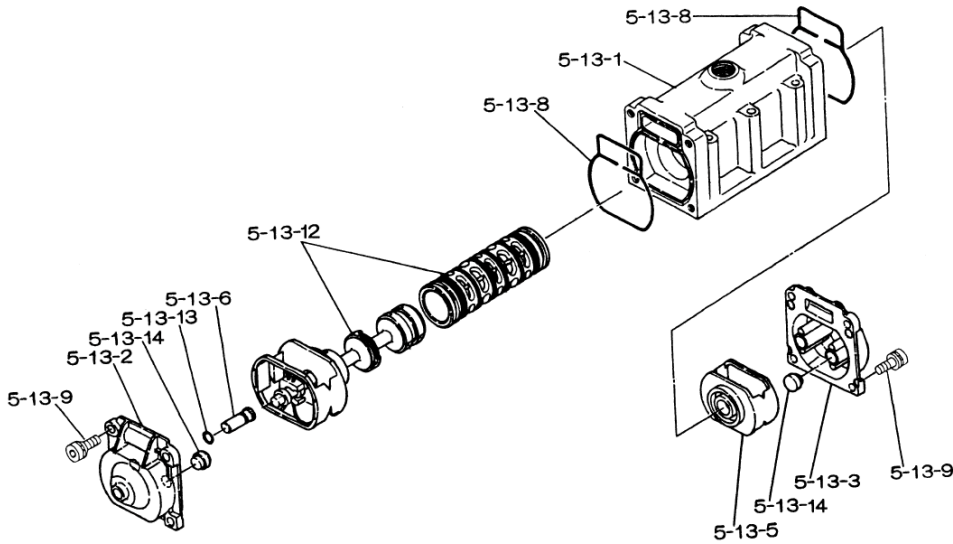

Yamada America, Inc.  
955 East Algonquin Rd  
Arlington Heights, IL 60005  
Phone: 847.631.9200  
www.yamadapump.com

Model: NDP-40BFC

Reference			
No.	Description	Q'ty	NDP-40BFC
1	Out Chamber	2	713156
2	In Manifold	1	713168
3	Out Manifold	1	713165
5	Body Assembly*	1	803111
7	Center Rod	1	711900
8	Center Disk	2	711902
9	Center Disk	2	711903
10	Diaphragm	2	771853
11	Valve Seat	4	771956
12	Ball	4	770550
14	Ball Valve	1	684321
15	Elbow	1	682523
16	Bushing	1	684339
19	Pump Base	2	711911
20	Cushion	4	771402
21	Nut	2	683408
22	Coned Disk Spring	2	682740
23	Bolt	16	611180
24	Plain Washer	24	631014
25	Spring Lock Washer	20	631421
26	Bolt	12	611202
27	Plain Washer	24	631015
28	Spring Lock Washer	12	631422
29	Nut	12	627014
33	Bolt	4	611175
34	Nut	4	627013
35	Bolt	4	611149
36	Nut with Flange	4	682276
40	O-ring	4	640065

**Body Assembly 803111**

Reference	No.	Description		
	5-1	Air Chamber	2	711933
	5-2	Body	1	711936
	5-3	Throat Bearing	2	772689
	5-4	Spring	2	711937
	5-5	Valve Seat	2	771740
	5-6	Pilot Valve Assembly	2	832162
	5-8	O-ring	2	640020
	5-9	Packing	2	685444
	5-10	O-ring	2	640029
	5-11	Gasket	2	771742
	5-12	Flat Head Bolt	12	683812
	5-13	Valve Body Assembly *	1	802971
	5-14	Gasket	1	771712
	5-15	Bolt	6	684240
	5-18	Plain Washer	12	684987

**802971 Valve Body Assembly**

Reference	No.	Description		
	5-13-1	Valve Body	1	711931
	5-13-2	Cap A	1	580999
	5-13-3	Cap B	1	581000
	5-13-5	Spring Stopper	1	771735
	5-13-6	Reset Button	1	712976
	5-13-8	Gasket	2	771738
	5-13-9	Bolt	8	685036
	5-13-12	C Spool Valve Assy *	1	803115
	5-13-13	O-ring	1	640005
	5-13-14	Cushion	4	684128

**803115 Air Valve Assembly (5-13-12)**

Reference	No.	Description		
	A	Sleeve	1	803675
	B	O-Ring	6	640037
	C	Spool Assembly	1	803114
	C-1	Spool	1	771733
	C-2	Seal Ring	15	771732
	C-3	O-Ring	5	640020
	D	Spring Retainer	1	771735
	E	C-Spring	2	711932
	F	Block	1	771734