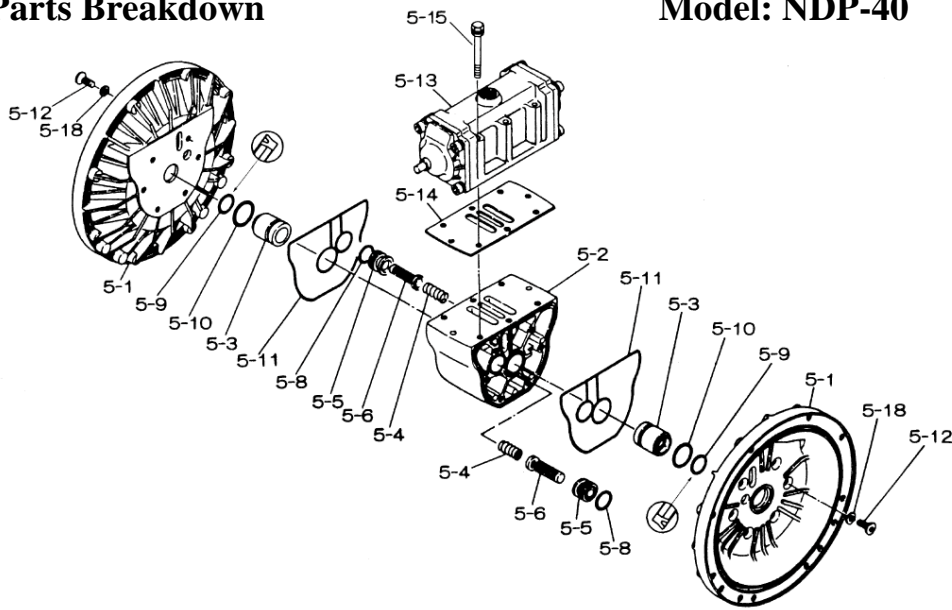

Yamada America, Inc.  
955 East Algonquin Rd  
Arlington Heights, IL 60005  
Phone: 847.631.9200  
www.yamadapump.com

Model: NDP-40BFC

Reference			
No.	Description	Q'ty	NDP-40BFC
1	Out Chamber	2	713156
2	In Manifold	1	713168
3	Out Manifold	1	713165
5	Body Assembly*	1	803111
7	Center Rod	1	711900
8	Center Disk	2	711902
9	Center Disk	2	711903
10	Diaphragm	2	771853
11	Valve Seat	4	771956
12	Ball	4	770550
14	Ball Valve	1	684321
15	Elbow	1	682523
16	Bushing	1	684339
19	Pump Base	2	711911
20	Cushion	4	771402
21	Nut	2	683408
22	Coned Disk Spring	2	682740
23	Bolt	16	611180
24	Plain Washer	24	631014
25	Spring Lock Washer	20	631421
26	Bolt	12	611202
27	Plain Washer	24	631015
28	Spring Lock Washer	12	631422
29	Nut	12	627014
33	Bolt	4	611175
34	Nut	4	627013
35	Bolt	4	611149
36	Nut with Flange	4	682276
40	O-ring	4	640065

**Body Assembly 803111**

Reference	No.	Description		
	5-1	Air Chamber	2	711933
	5-2	Body	1	711936
	5-3	Throat Bearing	2	772689
	5-4	Spring	2	711937
	5-5	Valve Seat	2	771740
	5-6	Pilot Valve Assembly	2	832162
	5-8	O-ring	2	640020
	5-9	Packing	2	685444
	5-10	O-ring	2	640029
	5-11	Gasket	2	771742
	5-12	Flat Head Bolt	12	683812
	5-13	Valve Body Assembly *	1	802971
	5-14	Gasket	1	771712
	5-15	Bolt	6	684240
	5-18	Plain Washer	12	684987

**802971 Valve Body Assembly**

Reference	No.	Description		
	5-13-1	Valve Body	1	711931
	5-13-2	Cap A	1	580999
	5-13-3	Cap B	1	581000
	5-13-5	Spring Stopper	1	771735
	5-13-6	Reset Button	1	712976
	5-13-8	Gasket	2	771738
	5-13-9	Bolt	8	685036
	5-13-12	C Spool Valve Assy *	1	803115
	5-13-13	O-ring	1	640005
	5-13-14	Cushion	4	684128

**803115 Air Valve Assembly (5-13-12)**

Reference	No.	Description		
	A	Sleeve	1	803675
	B	O-Ring	6	640037
	C	Spool Assembly	1	803114
	C-1	Spool	1	771733
	C-2	Seal Ring	15	771732
	C-3	O-Ring	5	640020
	D	Spring Retainer	1	771735
	E	C-Spring	2	711932
	F	Block	1	771734