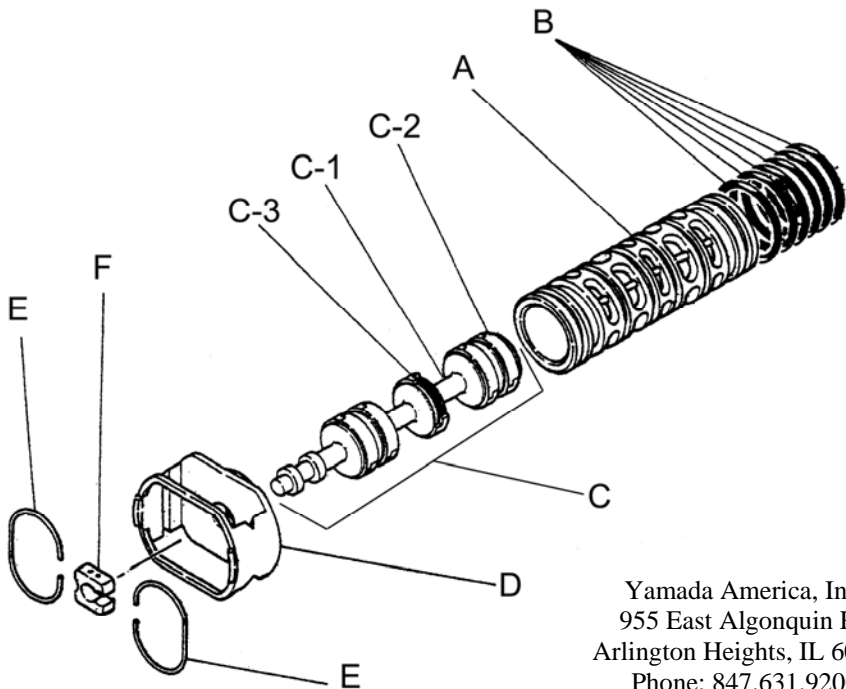

Yamada America, Inc.  
955 East Algonquin Rd  
Arlington Heights, IL 60005  
Phone: 847.631.9200  
www.yamadapump.com

Model: NDP-40BFC

Reference			
No.	Description	Q'ty	NDP-40BFC
1	Out Chamber	2	713156
2	In Manifold	1	713168
3	Out Manifold	1	713165
5	Body Assembly*	1	803111
7	Center Rod	1	711900
8	Center Disk	2	711902
9	Center Disk	2	711903
10	Diaphragm	2	771853
11	Valve Seat	4	771956
12	Ball	4	770550
14	Ball Valve	1	684321
15	Elbow	1	682523
16	Bushing	1	684339
19	Pump Base	2	711911
20	Cushion	4	771402
21	Nut	2	683408
22	Coned Disk Spring	2	682740
23	Bolt	16	611180
24	Plain Washer	24	631014
25	Spring Lock Washer	20	631421
26	Bolt	12	611202
27	Plain Washer	24	631015
28	Spring Lock Washer	12	631422
29	Nut	12	627014
33	Bolt	4	611175
34	Nut	4	627013
35	Bolt	4	611149
36	Nut with Flange	4	682276
40	O-ring	4	640065

**Body Assembly 803111**

Reference	No.	Description		
	5-1	Air Chamber	2	711933
	5-2	Body	1	711936
	5-3	Throat Bearing	2	772689
	5-4	Spring	2	711937
	5-5	Valve Seat	2	771740
	5-6	Pilot Valve Assembly	2	832162
	5-8	O-ring	2	640020
	5-9	Packing	2	685444
	5-10	O-ring	2	640029
	5-11	Gasket	2	771742
	5-12	Flat Head Bolt	12	683812
	5-13	Valve Body Assembly *	1	802971
	5-14	Gasket	1	771712
	5-15	Bolt	6	684240
	5-18	Plain Washer	12	684987

**802971 Valve Body Assembly**

Reference	No.	Description		
	5-13-1	Valve Body	1	711931
	5-13-2	Cap A	1	580999
	5-13-3	Cap B	1	581000
	5-13-5	Spring Stopper	1	771735
	5-13-6	Reset Button	1	712976
	5-13-8	Gasket	2	771738
	5-13-9	Bolt	8	685036
	5-13-12	C Spool Valve Assy *	1	803115
	5-13-13	O-ring	1	640005
	5-13-14	Cushion	4	684128

**803115 Air Valve Assembly (5-13-12)**

Reference	No.	Description		
	A	Sleeve	1	803675
	B	O-Ring	6	640037
	C	Spool Assembly	1	803114
	C-1	Spool	1	771733
	C-2	Seal Ring	15	771732
	C-3	O-Ring	5	640020
	D	Spring Retainer	1	771735
	E	C-Spring	2	711932
	F	Block	1	771734