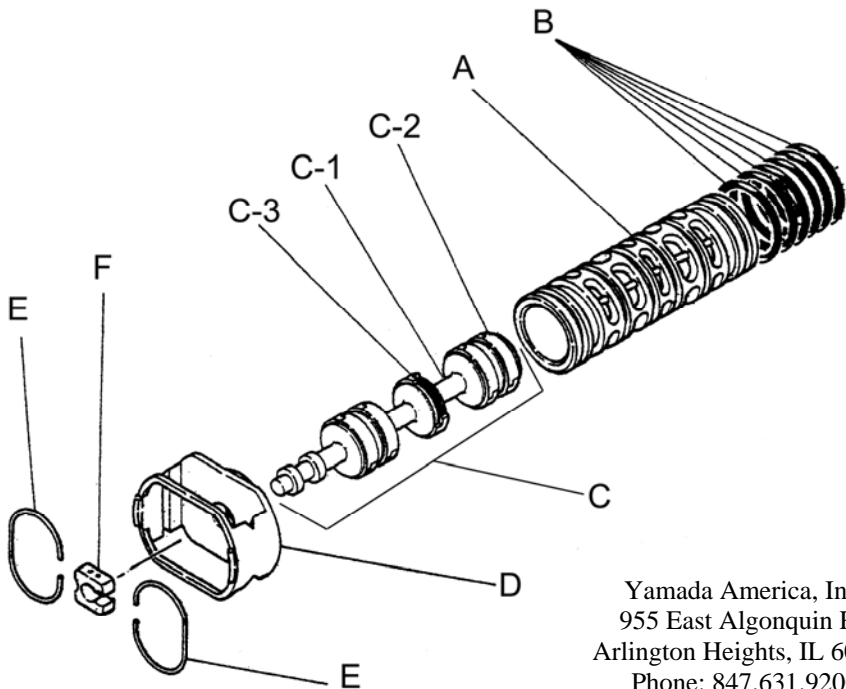

Yamada America, Inc.  
955 East Algonquin Rd  
Arlington Heights, IL 60005  
Phone: 847.631.9200  
www.yamadapump.com

Model: NDP-40BAV

Reference			
No.	Description	Q'ty	NDP-40BAV
1	Out Chamber	2	580960
2	In Manifold	1	714367
3	Out Manifold	1	714361
5	Body Assembly *	1	803111
7	Center Rod	1	711900
8	Center Disk	4	711902
10	Diaphragm	2	771799
11	Valve Seat	4	771997
12	Ball	4	770602
14	Ball Valve	1	684321
15	Elbow	1	682523
16	Bushing	1	684339
19	Pump Base	2	711911
20	Cushion	4	771402
21	Nut	2	706128
22	Coned Disk Spring	2	682740
23	Bolt	16	684203
24	Plain Washer	8	631014
25	Spring Lock Washer	4	631421
26	Bolt	12	611203
27	Plain Washer	24	631015
28	Spring Lock Washer	12	631422
29	Nut	12	627014
33	Bolt	4	611175
34	Nut	4	627013
35	Bolt	4	611149
36	Nut with Flange	4	682276
40	O-ring	4	642065

**Body Assembly 803111**

Reference No.	Description		
5-1	Air Chamber	2	711933
5-2	Body	1	711936
5-3	Throat Bearing	2	772689
5-4	Spring	2	711937
5-5	Valve Seat	2	771740
5-6	Pilot Valve Assembly	2	832162
5-8	O-ring	2	640020
5-9	Packing	2	685444
5-10	O-ring	2	640029
5-11	Gasket	2	771742
5-12	Flat Head Bolt	12	683812
5-13	Valve Body Assembly *	1	802971
5-14	Gasket	1	771712
5-15	Bolt	6	684240
5-18	Plain Washer	12	684987

**802971 Valve Body Assembly**

Reference No.	Description		
5-13-1	Valve Body	1	711931
5-13-2	Cap A	1	580999
5-13-3	Cap B	1	581000
5-13-5	Spring Stopper	1	771735
5-13-6	Reset Button	1	712976
5-13-8	Gasket	2	771738
5-13-9	Bolt	8	685036
5-13-12	C Spool Valve Assy *	1	803115
5-13-13	O-ring	1	640005
5-13-14	Cushion	4	684128

**803115 Air Valve Assembly (5-13-12)**

Reference No.	Description		
A	Sleeve	1	803675
B	O-Ring	6	640037
C	Spool Assembly	1	803114
C-1	Spool	1	771733
C-2	Seal Ring	15	771732
C-3	O-Ring	5	640020
D	Spring Retainer	1	771735
E	C-Spring	2	711932
F	Block	1	771734