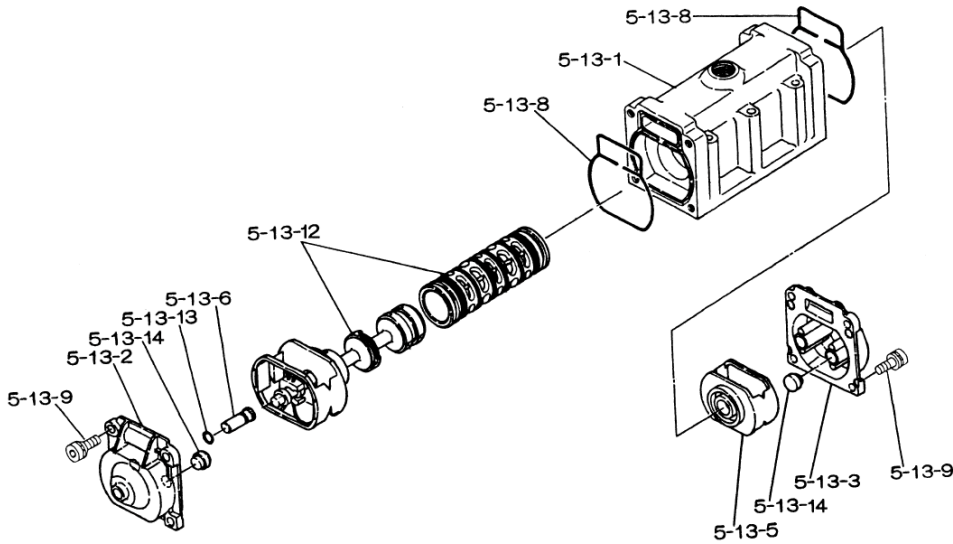

Yamada America, Inc.  
955 East Algonquin Rd  
Arlington Heights, IL 60005  
Phone: 847.631.9200  
www.yamadapump.com

Model: NDP-40BAV

Reference			
No.	Description	Q'ty	NDP-40BAV
1	Out Chamber	2	580960
2	In Manifold	1	714367
3	Out Manifold	1	714361
5	Body Assembly *	1	803111
7	Center Rod	1	711900
8	Center Disk	4	711902
10	Diaphragm	2	771799
11	Valve Seat	4	771997
12	Ball	4	770602
14	Ball Valve	1	684321
15	Elbow	1	682523
16	Bushing	1	684339
19	Pump Base	2	711911
20	Cushion	4	771402
21	Nut	2	706128
22	Coned Disk Spring	2	682740
23	Bolt	16	684203
24	Plain Washer	8	631014
25	Spring Lock Washer	4	631421
26	Bolt	12	611203
27	Plain Washer	24	631015
28	Spring Lock Washer	12	631422
29	Nut	12	627014
33	Bolt	4	611175
34	Nut	4	627013
35	Bolt	4	611149
36	Nut with Flange	4	682276
40	O-ring	4	642065

**Body Assembly 803111**

Reference No.	Description		
5-1	Air Chamber	2	711933
5-2	Body	1	711936
5-3	Throat Bearing	2	772689
5-4	Spring	2	711937
5-5	Valve Seat	2	771740
5-6	Pilot Valve Assembly	2	832162
5-8	O-ring	2	640020
5-9	Packing	2	685444
5-10	O-ring	2	640029
5-11	Gasket	2	771742
5-12	Flat Head Bolt	12	683812
5-13	Valve Body Assembly *	1	802971
5-14	Gasket	1	771712
5-15	Bolt	6	684240
5-18	Plain Washer	12	684987

**802971 Valve Body Assembly**

Reference No.	Description		
5-13-1	Valve Body	1	711931
5-13-2	Cap A	1	580999
5-13-3	Cap B	1	581000
5-13-5	Spring Stopper	1	771735
5-13-6	Reset Button	1	712976
5-13-8	Gasket	2	771738
5-13-9	Bolt	8	685036
5-13-12	C Spool Valve Assy *	1	803115
5-13-13	O-ring	1	640005
5-13-14	Cushion	4	684128

**803115 Air Valve Assembly (5-13-12)**

Reference No.	Description		
A	Sleeve	1	803675
B	O-Ring	6	640037
C	Spool Assembly	1	803114
C-1	Spool	1	771733
C-2	Seal Ring	15	771732
C-3	O-Ring	5	640020
D	Spring Retainer	1	771735
E	C-Spring	2	711932
F	Block	1	771734