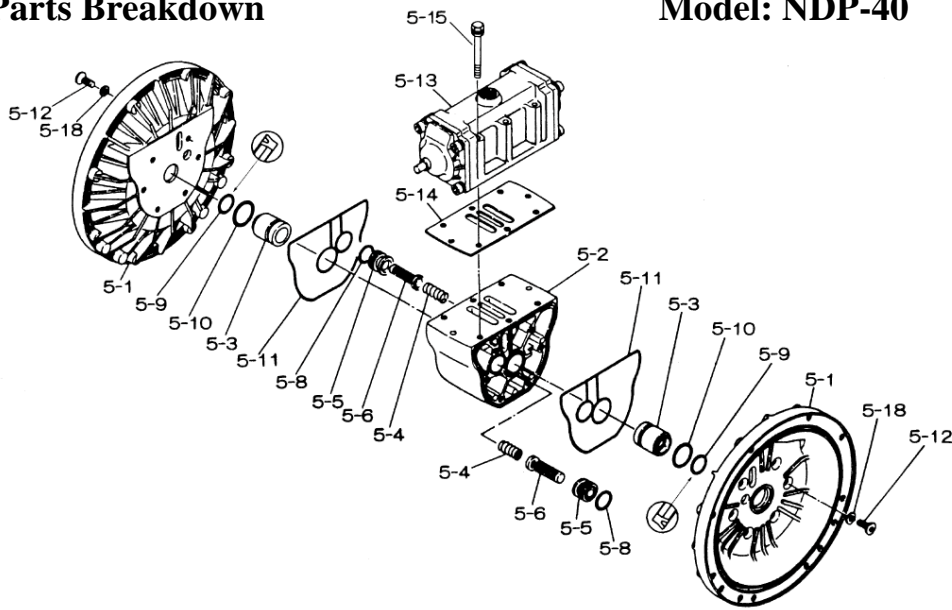

Yamada America, Inc.  
955 East Algonquin Rd  
Arlington Heights, IL 60005  
Phone: 847.631.9200  
www.yamadapump.com

Model: NDP-40BAV

Reference			
No.	Description	Q'ty	NDP-40BAV
1	Out Chamber	2	580960
2	In Manifold	1	714367
3	Out Manifold	1	714361
5	Body Assembly *	1	803111
7	Center Rod	1	711900
8	Center Disk	4	711902
10	Diaphragm	2	771799
11	Valve Seat	4	771997
12	Ball	4	770602
14	Ball Valve	1	684321
15	Elbow	1	682523
16	Bushing	1	684339
19	Pump Base	2	711911
20	Cushion	4	771402
21	Nut	2	706128
22	Coned Disk Spring	2	682740
23	Bolt	16	684203
24	Plain Washer	8	631014
25	Spring Lock Washer	4	631421
26	Bolt	12	611203
27	Plain Washer	24	631015
28	Spring Lock Washer	12	631422
29	Nut	12	627014
33	Bolt	4	611175
34	Nut	4	627013
35	Bolt	4	611149
36	Nut with Flange	4	682276
40	O-ring	4	642065

**Body Assembly 803111**

Reference No.	Description		
5-1	Air Chamber	2	711933
5-2	Body	1	711936
5-3	Throat Bearing	2	772689
5-4	Spring	2	711937
5-5	Valve Seat	2	771740
5-6	Pilot Valve Assembly	2	832162
5-8	O-ring	2	640020
5-9	Packing	2	685444
5-10	O-ring	2	640029
5-11	Gasket	2	771742
5-12	Flat Head Bolt	12	683812
5-13	Valve Body Assembly *	1	802971
5-14	Gasket	1	771712
5-15	Bolt	6	684240
5-18	Plain Washer	12	684987

**802971 Valve Body Assembly**

Reference No.	Description		
5-13-1	Valve Body	1	711931
5-13-2	Cap A	1	580999
5-13-3	Cap B	1	581000
5-13-5	Spring Stopper	1	771735
5-13-6	Reset Button	1	712976
5-13-8	Gasket	2	771738
5-13-9	Bolt	8	685036
5-13-12	C Spool Valve Assy *	1	803115
5-13-13	O-ring	1	640005
5-13-14	Cushion	4	684128

**803115 Air Valve Assembly (5-13-12)**

Reference No.	Description		
A	Sleeve	1	803675
B	O-Ring	6	640037
C	Spool Assembly	1	803114
C-1	Spool	1	771733
C-2	Seal Ring	15	771732
C-3	O-Ring	5	640020
D	Spring Retainer	1	771735
E	C-Spring	2	711932
F	Block	1	771734