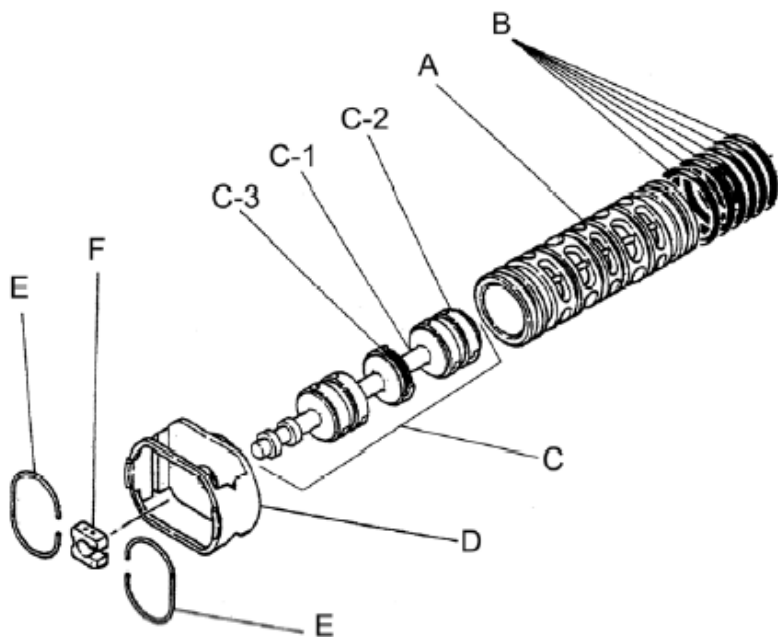

**Repair Kits**

**K40-MS Liquid Side Kit includes the following:**

No.	Description	Q'ty	Part No.
10	Diaphragm	2	771975
11	Valve Seat	4	772003
40	O-ring	4	683999
12	Ball	4	770593

**K45-AM Air Side Kit includes the following:**

No.	Description	Q'ty	Part No.
5-3	Throat Bearing	2	772689
5-4	Spring	2	711937
5-5	Valve Seat	2	771740
5-6	Pilot Valve Assembly	2	832162
5-8	O-ring	7	640020
5-9	Packing	2	685444
5-10	O-ring	2	640029
5-11	Gasket	2	771742
5-14	Gasket	1	771712
5-13-8	Gasket	2	771738
5-13-12 Seal	Seal Ring	15	771732
5-13-12 Sleeve	Sleeve Assembly	1	803675

**Body Assembly 803111**

Reference No.	Description	Q'ty	Part No.
5-1	Air Chamber	2	711933
5-2	Body	1	711936
5-3	Throat Bearing	2	772689
5-4	Spring	2	711937
5-5	Valve Seat	2	771740
5-6	Pilot Valve Assembly	2	832162
5-8	O-ring	2	640020
5-9	Packing	2	685444
5-10	O-ring	2	640029
5-11	Gasket	2	771742
5-12	Flat Head Bolt	12	683812
5-13	Valve Body Assembly	1	802971
5-14	Gasket	1	771712
5-15	Bolt	6	684240
5-18	Plain Washer	12	684987

Yamada America, Inc.  
 955 East Algonquin Rd  
 Arlington Heights, IL 60005  
 Phone: 847.631.9200  
 Fax: 847.631.9273  
 www.yamadapump.com

802971 Valve Body Assembly			
Reference No.	Description	Q'ty	Part No.
5-13-1	Valve Body	1	711931
5-13-2	Cap A	1	580999
5-13-3	Cap B	1	581000
5-13-5	Spring Stopper	1	771735
5-13-6	Reset Button	1	712976
5-13-8	Gasket	2	771738
5-13-9	Bolt	8	685036
5-13-12	C Spool Valve Assy.	1	803115
5-13-12 Seal	Seal Ring	15	771732
5-13-12 Sleeve	Sleeve Assembly	1	803675
5-13-13	O-ring	1	640005
5-13-14	Cushion	4	684128