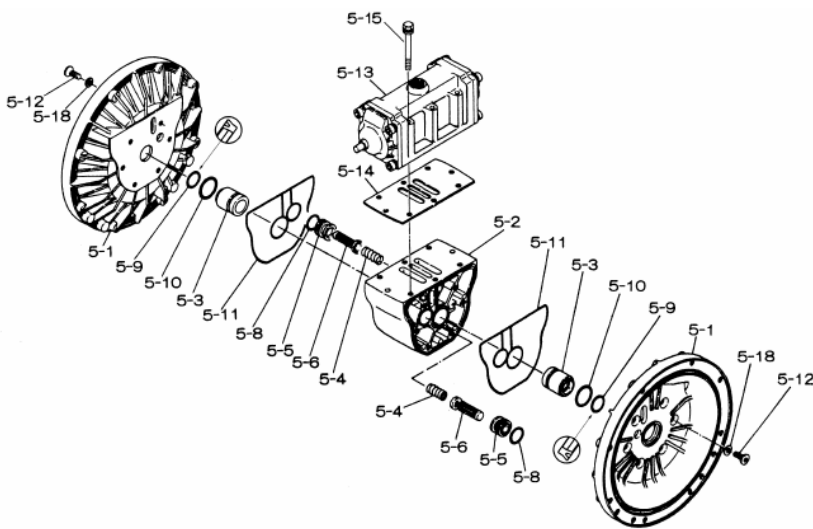

Yamada America, Inc.  
955 East Algonquin Rd  
Arlington Heights, IL 60005  
Phone: 847.631.9200  
Fax: 847.631.9273  
www.yamadapump.com

**Model: NDP-40BAS**  
**Part # 852709**

Reference No.	Description	Q'ty	Part No.
1	Out Chamber	2	580960
2	In Manifold	1	714367
3	Out Manifold	1	714361
5	Body Assembly	1	803111
7	Center Rod	1	711900
8	Center Disk	4	711902
10	Diaphragm	2	771975
11	Valve Seat	4	772003
12	Ball	4	770593
14	Ball Valve	1	684321
15	Elbow	1	682523
16	Bushing	1	684339
19	Pump Base	2	711911
20	Cushion	4	771402
21	Nut	2	683408
22	Coned Disk Spring	2	682740
23	Bolt	16	686162
23a	Wave Spring Washer	16	631917
24	Plain Washer	4	631014
25	Wave Spring Washer	4	631917
26	Bolt	12	611203
27	Plain Washer	12	631015
28	Spring Lock Washer	12	631918
29	Nut	12	627014
33	Bolt	4	611175
34	Nut	4	627013
35	Bolt	4	611149
36	Nut with Flange	4	682276
40	O-ring	4	683999
51	Cushion	2	770582

**Repair Kits**

**K40-MS Liquid Side Kit includes the following:**

No.	Description	Q'ty	Part No.
10	Diaphragm	2	771975
11	Valve Seat	4	772003
40	O-ring	4	683999
12	Ball	4	770593

**K45-AM Air Side Kit includes the following:**

No.	Description	Q'ty	Part No.
5-3	Throat Bearing	2	772689
5-4	Spring	2	711937
5-5	Valve Seat	2	771740
5-6	Pilot Valve Assembly	2	832162
5-8	O-ring	7	640020
5-9	Packing	2	685444
5-10	O-ring	2	640029
5-11	Gasket	2	771742
5-14	Gasket	1	771712
5-13-8	Gasket	2	771738
5-13-12 Seal	Seal Ring	15	771732
5-13-12 Sleeve	Sleeve Assembly	1	803675

**Body Assembly 803111**

Reference No.	Description	Q'ty	Part No.
5-1	Air Chamber	2	711933
5-2	Body	1	711936
5-3	Throat Bearing	2	772689
5-4	Spring	2	711937
5-5	Valve Seat	2	771740
5-6	Pilot Valve Assembly	2	832162
5-8	O-ring	2	640020
5-9	Packing	2	685444
5-10	O-ring	2	640029
5-11	Gasket	2	771742
5-12	Flat Head Bolt	12	683812
5-13	Valve Body Assembly	1	802971
5-14	Gasket	1	771712
5-15	Bolt	6	684240
5-18	Plain Washer	12	684987