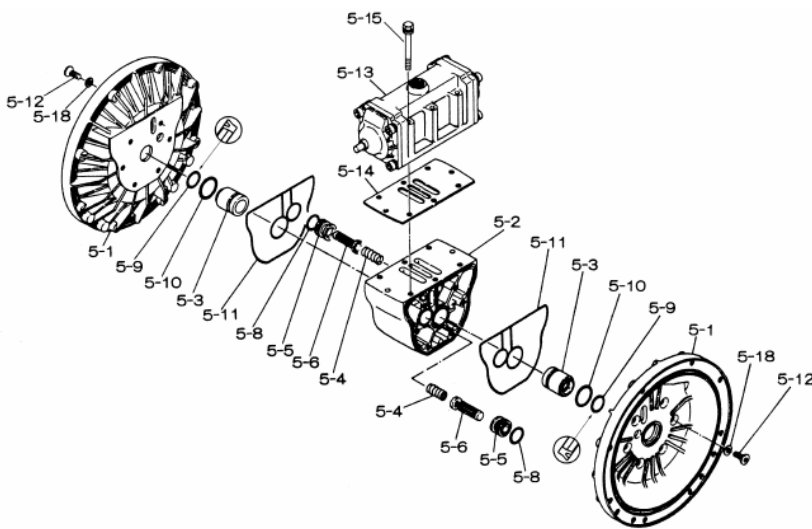

Yamada America, Inc.  
955 East Algonquin Rd  
Arlington Heights, IL 60005  
Phone: 847.631.9200  
Fax: 847.631.9273  
www.yamadapump.com

**Model: NDP-40BAN**  
**Part # 852220**

Reference No.	Description	Q'ty	Part No.
1	Out Chamber	2	580960
2	In Manifold	1	714367
3	Out Manifold	1	714361
5	Body Assembly	1	803111
7	Center Rod	1	711900
8	Center Disk	4	711902
10	Diaphragm	2	771700
11	Valve Seat	4	771994
12	Ball	4	770584
14	Ball Valve	1	684321
15	Elbow	1	682523
16	Bushing	1	684339
19	Pump Base	2	711911
20	Cushion	4	771402
21	Nut	2	683408
22	Coned Disk Spring	2	682740
23	Bolt	16	686162
23a	Wave Spring Washer	16	631917
24	Plain Washer	4	631014
25	Wave Spring Washer	4	631917
26	Bolt	12	611203
27	Plain Washer	12	631015
28	Spring Lock Washer	12	631918
29	Nut	12	627014
33	Bolt	4	611175
34	Nut	4	627013
35	Bolt	4	611149
36	Nut with Flange	4	682276
40	O-ring	4	640065
51	Cushion	2	770582

**Repair Kits**

**K40-MN Liquid Side Kit includes the following:**

No.	Description	Q'ty	Part No.
10	Diaphragm	2	771700
11	Valve Seat	4	771994
40	O-ring	4	640065
12	Ball	4	770584

**K45-AM Air Side Kit includes the following:**

No.	Description	Q'ty	Part No.
5-3	Throat Bearing	2	772689
5-4	Spring	2	711937
5-5	Valve Seat	2	771740
5-6	Pilot Valve Assembly	2	832162
5-8	O-ring	7	640020
5-9	Packing	2	685444
5-10	O-ring	2	640029
5-11	Gasket	2	771742
5-14	Gasket	1	771712
5-13-8	Gasket	2	771738
5-13-12 Seal	Seal Ring	15	771732
5-13-12 Sleeve	Sleeve Assembly	1	803675

**Body Assembly 803111**

Reference No.	Description	Q'ty	Part No.
5-1	Air Chamber	2	711933
5-2	Body	1	711936
5-3	Throat Bearing	2	772689
5-4	Spring	2	711937
5-5	Valve Seat	2	771740
5-6	Pilot Valve Assembly	2	832162
5-8	O-ring	2	640020
5-9	Packing	2	685444
5-10	O-ring	2	640029
5-11	Gasket	2	771742
5-12	Flat Head Bolt	12	683812
5-13	Valve Body Assembly	1	802971
5-14	Gasket	1	771712
5-15	Bolt	6	684240
5-18	Plain Washer	12	684987