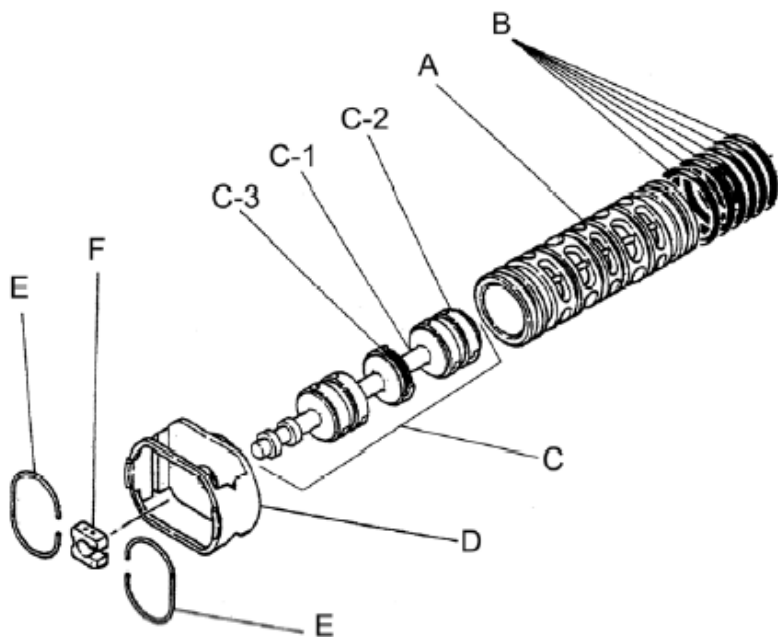

**Repair Kits**

**K40-MN Liquid Side Kit includes the following:**

No.	Description	Q'ty	Part No.
10	Diaphragm	2	771700
11	Valve Seat	4	771994
40	O-ring	4	640065
12	Ball	4	770584

**K45-AM Air Side Kit includes the following:**

No.	Description	Q'ty	Part No.
5-3	Throat Bearing	2	772689
5-4	Spring	2	711937
5-5	Valve Seat	2	771740
5-6	Pilot Valve Assembly	2	832162
5-8	O-ring	7	640020
5-9	Packing	2	685444
5-10	O-ring	2	640029
5-11	Gasket	2	771742
5-14	Gasket	1	771712
5-13-8	Gasket	2	771738
5-13-12 Seal	Seal Ring	15	771732
5-13-12 Sleeve	Sleeve Assembly	1	803675

**Body Assembly 803111**

Reference No.	Description	Q'ty	Part No.
5-1	Air Chamber	2	711933
5-2	Body	1	711936
5-3	Throat Bearing	2	772689
5-4	Spring	2	711937
5-5	Valve Seat	2	771740
5-6	Pilot Valve Assembly	2	832162
5-8	O-ring	2	640020
5-9	Packing	2	685444
5-10	O-ring	2	640029
5-11	Gasket	2	771742
5-12	Flat Head Bolt	12	683812
5-13	Valve Body Assembly	1	802971
5-14	Gasket	1	771712
5-15	Bolt	6	684240
5-18	Plain Washer	12	684987

Yamada America, Inc.  
 955 East Algonquin Rd  
 Arlington Heights, IL 60005  
 Phone: 847.631.9200  
 Fax: 847.631.9273  
 www.yamadapump.com

802971 Valve Body Assembly			
Reference No.	Description	Q'ty	Part No.
5-13-1	Valve Body	1	711931
5-13-2	Cap A	1	580999
5-13-3	Cap B	1	581000
5-13-5	Spring Stopper	1	771735
5-13-6	Reset Button	1	712976
5-13-8	Gasket	2	771738
5-13-9	Bolt	8	685036
5-13-12	C Spool Valve Assy.	1	803115
5-13-12 Seal	Seal Ring	15	771732
5-13-12 Sleeve	Sleeve Assembly	1	803675
5-13-13	O-ring	1	640005
5-13-14	Cushion	4	684128