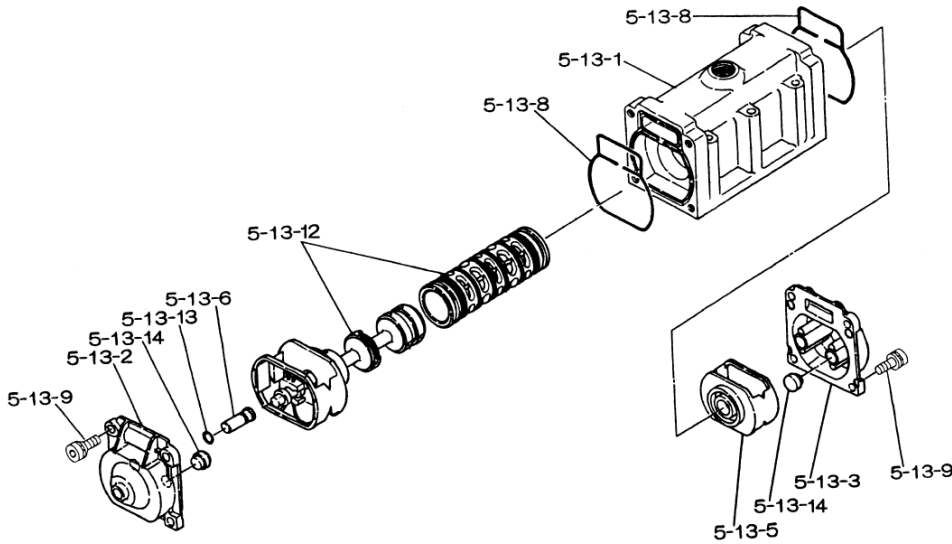

Yamada America, Inc.
955 East Algonquin Rd
Arlington Heights, IL 60005
Phone: 847.631.9200
www.yamadapump.com

Model: NDP-40BAN

Reference			
No.	Description	Q'ty	NDP-40BAN
1	Out Chamber	2	580960
2	In Manifold	1	714367
3	Out Manifold	1	714361
5	Body Assembly *	1	803111
7	Center Rod	1	711900
8	Center Disk	4	711902
10	Diaphragm	2	771700
11	Valve Seat	4	771994
12	Ball	4	770584
14	Ball Valve	1	684321
15	Elbow	1	682523
16	Bushing	1	684339
19	Pump Base	2	711911
20	Cushion	4	771402
21	Nut	2	683408
22	Coned Disk Spring	2	682740
23	Bolt	16	684203
24	Plain Washer	8	631014
25	Spring Lock Washer	4	631421
26	Bolt	12	611203
27	Plain Washer	24	631015
28	Spring Lock Washer	12	631422
29	Nut	12	627014
33	Bolt	4	611175
34	Nut	4	627013
35	Bolt	4	611149
36	Nut with Flange	4	682276
40	O-ring	4	640065
51	Cushion	2	770582

Body Assembly 803111

Reference No.	Description		
5-1	Air Chamber	2	711933
5-2	Body	1	711936
5-3	Throat Bearing	2	772689
5-4	Spring	2	711937
5-5	Valve Seat	2	771740
5-6	Pilot Valve Assembly	2	832162
5-8	O-ring	2	640020
5-9	Packing	2	685444
5-10	O-ring	2	640029
5-11	Gasket	2	771742
5-12	Flat Head Bolt	12	683812
5-13	Valve Body Assembly *	1	802971
5-14	Gasket	1	771712
5-15	Bolt	6	684240
5-18	Plain Washer	12	684987

802971 Valve Body Assembly

Reference No.	Description		
5-13-1	Valve Body	1	711931
5-13-2	Cap A	1	580999
5-13-3	Cap B	1	581000
5-13-5	Spring Stopper	1	771735
5-13-6	Reset Button	1	712976
5-13-8	Gasket	2	771738
5-13-9	Bolt	8	685036
5-13-12	C Spool Valve Assy *	1	803115
5-13-13	O-ring	1	640005
5-13-14	Cushion	4	684128

803115 Air Valve Assembly (5-13-12)

Reference No.	Description		
A	Sleeve	1	803675
B	O-Ring	6	640037
C	Spool Assembly	1	803114
C-1	Spool	1	771733
C-2	Seal Ring	15	771732
C-3	O-Ring	5	640020
D	Spring Retainer	1	771735
E	C-Spring	2	711932
F	Block	1	771734