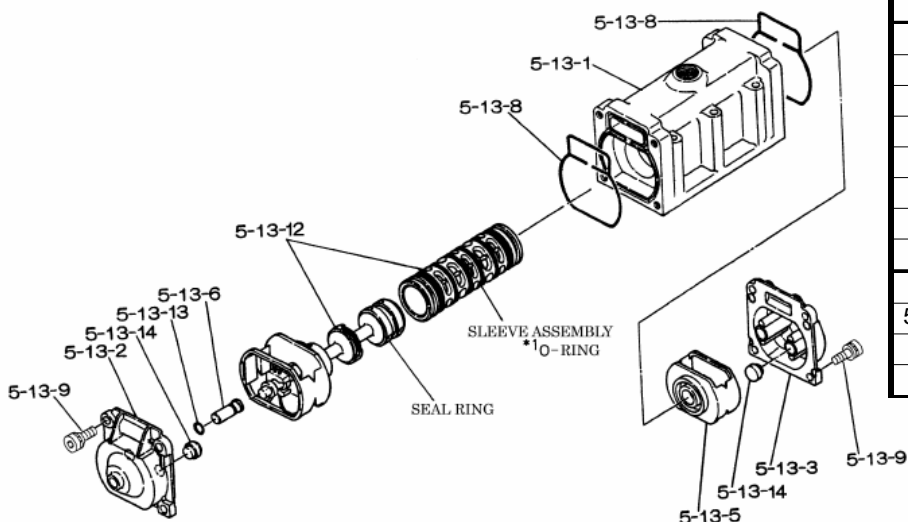

802971 Valve Body Assembly			
Reference No.	Description	Q'ty	Part No.
5-13-1	Valve Body	1	711931
5-13-2	Cap A	1	580999
5-13-3	Cap B	1	581000
5-13-5	Spring Stopper	1	771735
5-13-6	Reset Button	1	712976
5-13-8	Gasket	2	771738
5-13-9	Bolt	8	685036
5-13-12	C Spool Valve Assy.	1	803115
5-13-12 Seal	Seal Ring	15	771732
5-13-12 Sleeve	Sleeve Assembly	1	803675
5-13-13	O-ring	1	640005
5-13-14	Cushion	4	684128