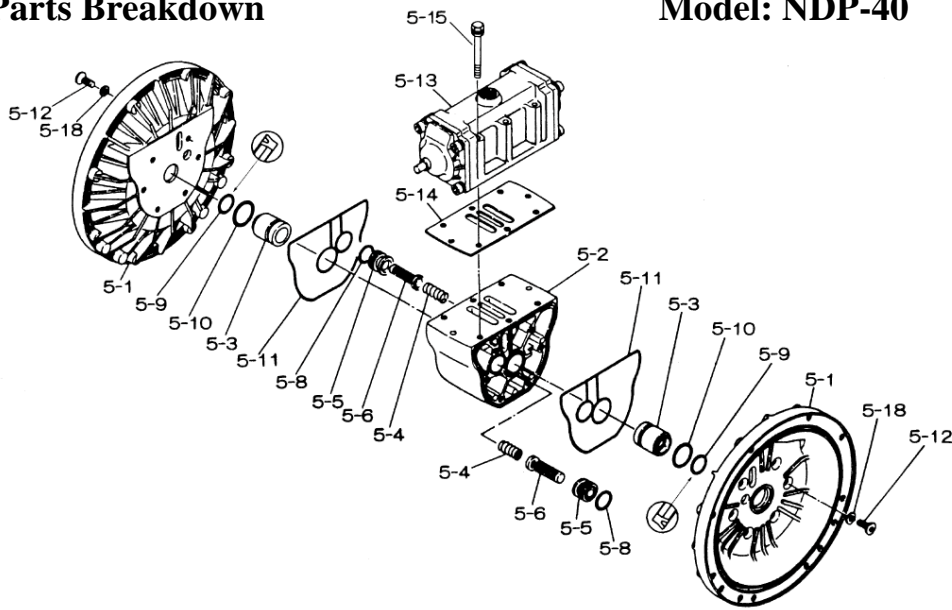

Yamada America, Inc.
955 East Algonquin Rd
Arlington Heights, IL 60005
Phone: 847.631.9200
www.yamadapump.com

Model: NDP-40BAN

Reference			
No.	Description	Q'ty	NDP-40BAN
1	Out Chamber	2	580960
2	In Manifold	1	714367
3	Out Manifold	1	714361
5	Body Assembly *	1	803111
7	Center Rod	1	711900
8	Center Disk	4	711902
10	Diaphragm	2	771700
11	Valve Seat	4	771994
12	Ball	4	770584
14	Ball Valve	1	684321
15	Elbow	1	682523
16	Bushing	1	684339
19	Pump Base	2	711911
20	Cushion	4	771402
21	Nut	2	683408
22	Coned Disk Spring	2	682740
23	Bolt	16	684203
24	Plain Washer	8	631014
25	Spring Lock Washer	4	631421
26	Bolt	12	611203
27	Plain Washer	24	631015
28	Spring Lock Washer	12	631422
29	Nut	12	627014
33	Bolt	4	611175
34	Nut	4	627013
35	Bolt	4	611149
36	Nut with Flange	4	682276
40	O-ring	4	640065
51	Cushion	2	770582

Body Assembly 803111

Reference No.	Description		
5-1	Air Chamber	2	711933
5-2	Body	1	711936
5-3	Throat Bearing	2	772689
5-4	Spring	2	711937
5-5	Valve Seat	2	771740
5-6	Pilot Valve Assembly	2	832162
5-8	O-ring	2	640020
5-9	Packing	2	685444
5-10	O-ring	2	640029
5-11	Gasket	2	771742
5-12	Flat Head Bolt	12	683812
5-13	Valve Body Assembly *	1	802971
5-14	Gasket	1	771712
5-15	Bolt	6	684240
5-18	Plain Washer	12	684987

802971 Valve Body Assembly

Reference No.	Description		
5-13-1	Valve Body	1	711931
5-13-2	Cap A	1	580999
5-13-3	Cap B	1	581000
5-13-5	Spring Stopper	1	771735
5-13-6	Reset Button	1	712976
5-13-8	Gasket	2	771738
5-13-9	Bolt	8	685036
5-13-12	C Spool Valve Assy *	1	803115
5-13-13	O-ring	1	640005
5-13-14	Cushion	4	684128

803115 Air Valve Assembly (5-13-12)

Reference No.	Description		
A	Sleeve	1	803675
B	O-Ring	6	640037
C	Spool Assembly	1	803114
C-1	Spool	1	771733
C-2	Seal Ring	15	771732
C-3	O-Ring	5	640020
D	Spring Retainer	1	771735
E	C-Spring	2	711932
F	Block	1	771734