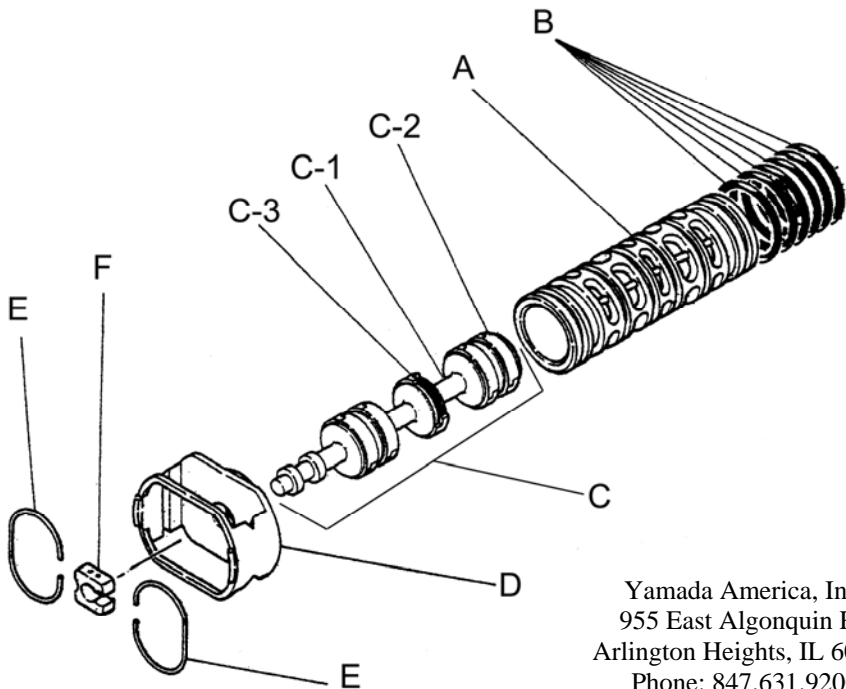

Yamada America, Inc.
955 East Algonquin Rd
Arlington Heights, IL 60005
Phone: 847.631.9200
www.yamadapump.com

Model: NDP-40BAN

Reference			
No.	Description	Q'ty	NDP-40BAN
1	Out Chamber	2	580960
2	In Manifold	1	714367
3	Out Manifold	1	714361
5	Body Assembly *	1	803111
7	Center Rod	1	711900
8	Center Disk	4	711902
10	Diaphragm	2	771700
11	Valve Seat	4	771994
12	Ball	4	770584
14	Ball Valve	1	684321
15	Elbow	1	682523
16	Bushing	1	684339
19	Pump Base	2	711911
20	Cushion	4	771402
21	Nut	2	683408
22	Coned Disk Spring	2	682740
23	Bolt	16	684203
24	Plain Washer	8	631014
25	Spring Lock Washer	4	631421
26	Bolt	12	611203
27	Plain Washer	24	631015
28	Spring Lock Washer	12	631422
29	Nut	12	627014
33	Bolt	4	611175
34	Nut	4	627013
35	Bolt	4	611149
36	Nut with Flange	4	682276
40	O-ring	4	640065
51	Cushion	2	770582

Body Assembly 803111

Reference No.	Description		
5-1	Air Chamber	2	711933
5-2	Body	1	711936
5-3	Throat Bearing	2	772689
5-4	Spring	2	711937
5-5	Valve Seat	2	771740
5-6	Pilot Valve Assembly	2	832162
5-8	O-ring	2	640020
5-9	Packing	2	685444
5-10	O-ring	2	640029
5-11	Gasket	2	771742
5-12	Flat Head Bolt	12	683812
5-13	Valve Body Assembly *	1	802971
5-14	Gasket	1	771712
5-15	Bolt	6	684240
5-18	Plain Washer	12	684987

802971 Valve Body Assembly

Reference No.	Description		
5-13-1	Valve Body	1	711931
5-13-2	Cap A	1	580999
5-13-3	Cap B	1	581000
5-13-5	Spring Stopper	1	771735
5-13-6	Reset Button	1	712976
5-13-8	Gasket	2	771738
5-13-9	Bolt	8	685036
5-13-12	C Spool Valve Assy *	1	803115
5-13-13	O-ring	1	640005
5-13-14	Cushion	4	684128

803115 Air Valve Assembly (5-13-12)

Reference No.	Description		
A	Sleeve	1	803675
B	O-Ring	6	640037
C	Spool Assembly	1	803114
C-1	Spool	1	771733
C-2	Seal Ring	15	771732
C-3	O-Ring	5	640020
D	Spring Retainer	1	771735
E	C-Spring	2	711932
F	Block	1	771734