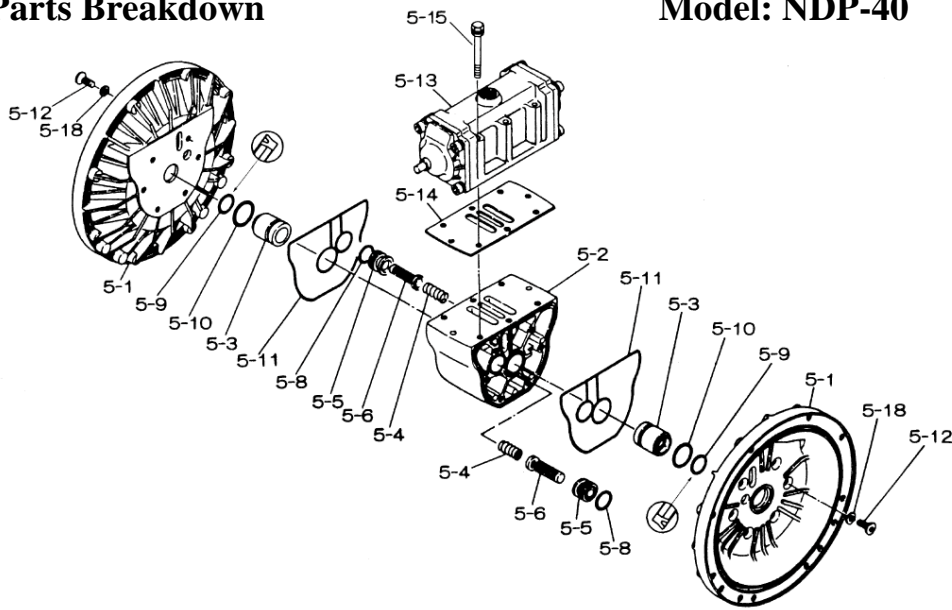

Yamada America, Inc.  
955 East Algonquin Rd  
Arlington Heights, IL 60005  
Phone: 847.631.9200  
www.yamadapump.com

Model: NDP-40BAE

Reference			
No.	Description	Q'ty	NDP-40BAE
1	Out Chamber	2	580960
2	In Manifold	1	714367
3	Out Manifold	1	714361
5	Body Assembly *	1	803111
7	Center Rod	1	711900
8	Center Disk	4	711902
10	Diaphragm	2	771854
11	Valve Seat	4	771921
12	Ball	4	770593
14	Ball Valve	1	684321
15	Elbow	1	682523
16	Bushing	1	684339
19	Pump Base	2	711911
20	Cushion	4	771402
21	Nut	2	683408
22	Coned Disk Spring	2	682740
23	Bolt	16	684203
24	Plain Washer	8	631014
25	Spring Lock Washer	4	631421
26	Bolt	12	611203
27	Plain Washer	24	631015
28	Spring Lock Washer	12	631422
29	Nut	12	627014
33	Bolt	4	611175
34	Nut	4	627013
35	Bolt	4	611149
36	Nut with Flange	4	682276
40	O-ring	4	683999
51	Cushion	2	770582

**Body Assembly 803111**

Reference No.	Description		
5-1	Air Chamber	2	711933
5-2	Body	1	711936
5-3	Throat Bearing	2	772689
5-4	Spring	2	711937
5-5	Valve Seat	2	771740
5-6	Pilot Valve Assembly	2	832162
5-8	O-ring	2	640020
5-9	Packing	2	685444
5-10	O-ring	2	640029
5-11	Gasket	2	771742
5-12	Flat Head Bolt	12	683812
5-13	Valve Body Assembly *	1	802971
5-14	Gasket	1	771712
5-15	Bolt	6	684240
5-18	Plain Washer	12	684987

**802971 Valve Body Assembly**

Reference No.	Description		
5-13-1	Valve Body	1	711931
5-13-2	Cap A	1	580999
5-13-3	Cap B	1	581000
5-13-5	Spring Stopper	1	771735
5-13-6	Reset Button	1	712976
5-13-8	Gasket	2	771738
5-13-9	Bolt	8	685036
5-13-12	C Spool Valve Assy *	1	803115
5-13-13	O-ring	1	640005
5-13-14	Cushion	4	684128

**803115 Air Valve Assembly (5-13-12)**

Reference No.	Description		
A	Sleeve	1	803675
B	O-Ring	6	640037
C	Spool Assembly	1	803114
C-1	Spool	1	771733
C-2	Seal Ring	15	771732
C-3	O-Ring	5	640020
D	Spring Retainer	1	771735
E	C-Spring	2	711932
F	Block	1	771734