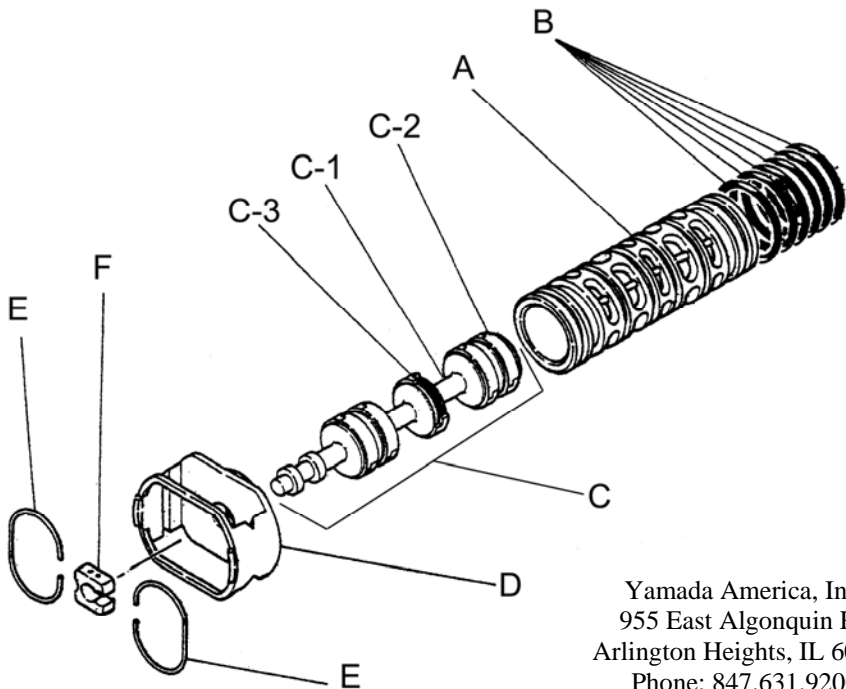

Yamada America, Inc.  
955 East Algonquin Rd  
Arlington Heights, IL 60005  
Phone: 847.631.9200  
www.yamadapump.com

Model: NDP-40BAE

Reference			
No.	Description	Q'ty	NDP-40BAE
1	Out Chamber	2	580960
2	In Manifold	1	714367
3	Out Manifold	1	714361
5	Body Assembly *	1	803111
7	Center Rod	1	711900
8	Center Disk	4	711902
10	Diaphragm	2	771854
11	Valve Seat	4	771921
12	Ball	4	770593
14	Ball Valve	1	684321
15	Elbow	1	682523
16	Bushing	1	684339
19	Pump Base	2	711911
20	Cushion	4	771402
21	Nut	2	683408
22	Coned Disk Spring	2	682740
23	Bolt	16	684203
24	Plain Washer	8	631014
25	Spring Lock Washer	4	631421
26	Bolt	12	611203
27	Plain Washer	24	631015
28	Spring Lock Washer	12	631422
29	Nut	12	627014
33	Bolt	4	611175
34	Nut	4	627013
35	Bolt	4	611149
36	Nut with Flange	4	682276
40	O-ring	4	683999
51	Cushion	2	770582

**Body Assembly 803111**

Reference No.	Description		
5-1	Air Chamber	2	711933
5-2	Body	1	711936
5-3	Throat Bearing	2	772689
5-4	Spring	2	711937
5-5	Valve Seat	2	771740
5-6	Pilot Valve Assembly	2	832162
5-8	O-ring	2	640020
5-9	Packing	2	685444
5-10	O-ring	2	640029
5-11	Gasket	2	771742
5-12	Flat Head Bolt	12	683812
5-13	Valve Body Assembly *	1	802971
5-14	Gasket	1	771712
5-15	Bolt	6	684240
5-18	Plain Washer	12	684987

**802971 Valve Body Assembly**

Reference No.	Description		
5-13-1	Valve Body	1	711931
5-13-2	Cap A	1	580999
5-13-3	Cap B	1	581000
5-13-5	Spring Stopper	1	771735
5-13-6	Reset Button	1	712976
5-13-8	Gasket	2	771738
5-13-9	Bolt	8	685036
5-13-12	C Spool Valve Assy *	1	803115
5-13-13	O-ring	1	640005
5-13-14	Cushion	4	684128

**803115 Air Valve Assembly (5-13-12)**

Reference No.	Description		
A	Sleeve	1	803675
B	O-Ring	6	640037
C	Spool Assembly	1	803114
C-1	Spool	1	771733
C-2	Seal Ring	15	771732
C-3	O-Ring	5	640020
D	Spring Retainer	1	771735
E	C-Spring	2	711932
F	Block	1	771734