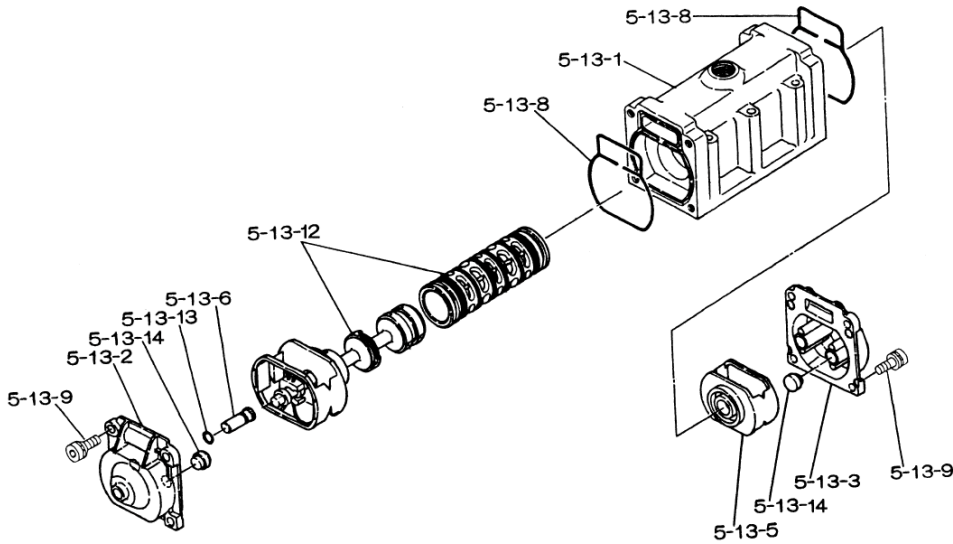

Yamada America, Inc.  
955 East Algonquin Rd  
Arlington Heights, IL 60005  
Phone: 847.631.9200  
www.yamadapump.com

Model: NDP-40BAE

Reference			
No.	Description	Q'ty	NDP-40BAE
1	Out Chamber	2	580960
2	In Manifold	1	714367
3	Out Manifold	1	714361
5	Body Assembly *	1	803111
7	Center Rod	1	711900
8	Center Disk	4	711902
10	Diaphragm	2	771854
11	Valve Seat	4	771921
12	Ball	4	770593
14	Ball Valve	1	684321
15	Elbow	1	682523
16	Bushing	1	684339
19	Pump Base	2	711911
20	Cushion	4	771402
21	Nut	2	683408
22	Coned Disk Spring	2	682740
23	Bolt	16	684203
24	Plain Washer	8	631014
25	Spring Lock Washer	4	631421
26	Bolt	12	611203
27	Plain Washer	24	631015
28	Spring Lock Washer	12	631422
29	Nut	12	627014
33	Bolt	4	611175
34	Nut	4	627013
35	Bolt	4	611149
36	Nut with Flange	4	682276
40	O-ring	4	683999
51	Cushion	2	770582

**Body Assembly 803111**

Reference No.	Description		
5-1	Air Chamber	2	711933
5-2	Body	1	711936
5-3	Throat Bearing	2	772689
5-4	Spring	2	711937
5-5	Valve Seat	2	771740
5-6	Pilot Valve Assembly	2	832162
5-8	O-ring	2	640020
5-9	Packing	2	685444
5-10	O-ring	2	640029
5-11	Gasket	2	771742
5-12	Flat Head Bolt	12	683812
5-13	Valve Body Assembly *	1	802971
5-14	Gasket	1	771712
5-15	Bolt	6	684240
5-18	Plain Washer	12	684987

**802971 Valve Body Assembly**

Reference No.	Description		
5-13-1	Valve Body	1	711931
5-13-2	Cap A	1	580999
5-13-3	Cap B	1	581000
5-13-5	Spring Stopper	1	771735
5-13-6	Reset Button	1	712976
5-13-8	Gasket	2	771738
5-13-9	Bolt	8	685036
5-13-12	C Spool Valve Assy *	1	803115
5-13-13	O-ring	1	640005
5-13-14	Cushion	4	684128

**803115 Air Valve Assembly (5-13-12)**

Reference No.	Description		
A	Sleeve	1	803675
B	O-Ring	6	640037
C	Spool Assembly	1	803114
C-1	Spool	1	771733
C-2	Seal Ring	15	771732
C-3	O-Ring	5	640020
D	Spring Retainer	1	771735
E	C-Spring	2	711932
F	Block	1	771734