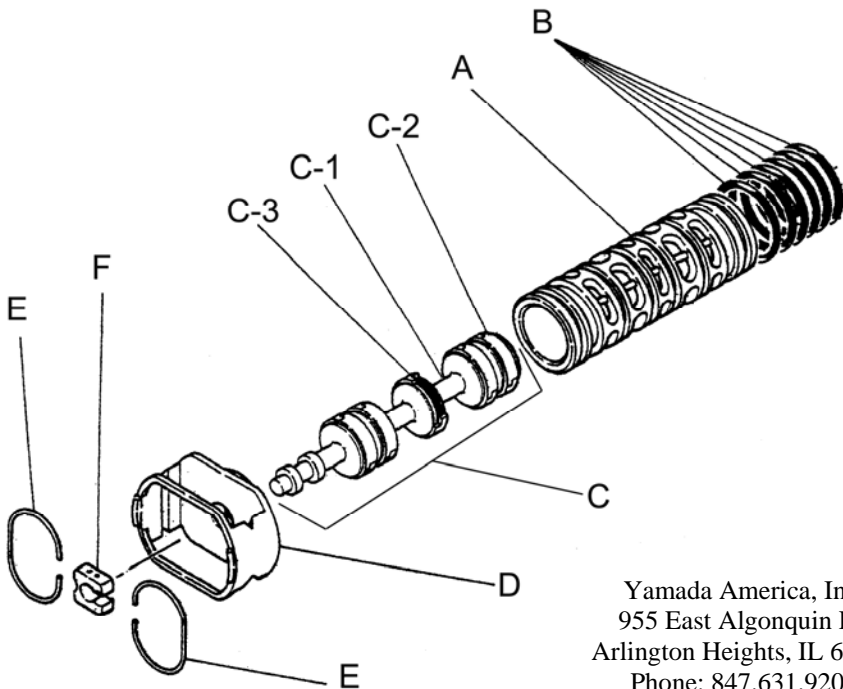

Yamada America, Inc.
955 East Algonquin Rd
Arlington Heights, IL 60005
Phone: 847.631.9200
www.yamadapump.com

Model: NDP-40BAC

Reference			
No.	Description	Q'ty	NDP-40BAC
1	Out Chamber	2	580960
2	In Manifold	1	714367
3	Out Manifold	1	714361
5	Body Assembly *	1	803111
7	Center Rod	1	711900
8	Center Disk	4	711902
10	Diaphragm	2	771853
11	Valve Seat	4	771956
12	Ball	4	770550
14	Ball Valve	1	684321
15	Elbow	1	682523
16	Bushing	1	684339
19	Pump Base	2	711911
20	Cushion	4	771402
21	Nut	2	683408
22	Coned Disk Spring	2	682740
23	Bolt	16	684203
24	Plain Washer	8	631014
25	Spring Lock Washer	4	631421
26	Bolt	12	611203
27	Plain Washer	24	631015
28	Spring Lock Washer	12	631422
29	Nut	12	627014
33	Bolt	4	611175
34	Nut	4	627013
35	Bolt	4	611149
36	Nut with Flange	4	682276
40	O-ring	4	640065
51	Cushion	2	770582

Body Assembly 803111

Reference No.	Description		
5-1	Air Chamber	2	711933
5-2	Body	1	711936
5-3	Throat Bearing	2	772689
5-4	Spring	2	711937
5-5	Valve Seat	2	771740
5-6	Pilot Valve Assembly	2	832162
5-8	O-ring	2	640020
5-9	Packing	2	685444
5-10	O-ring	2	640029
5-11	Gasket	2	771742
5-12	Flat Head Bolt	12	683812
5-13	Valve Body Assembly *	1	802971
5-14	Gasket	1	771712
5-15	Bolt	6	684240
5-18	Plain Washer	12	684987

802971 Valve Body Assembly

Reference No.	Description		
5-13-1	Valve Body	1	711931
5-13-2	Cap A	1	580999
5-13-3	Cap B	1	581000
5-13-5	Spring Stopper	1	771735
5-13-6	Reset Button	1	712976
5-13-8	Gasket	2	771738
5-13-9	Bolt	8	685036
5-13-12	C Spool Valve Assy *	1	803115
5-13-13	O-ring	1	640005
5-13-14	Cushion	4	684128

803115 Air Valve Assembly (5-13-12)

Reference No.	Description		
A	Sleeve	1	803675
B	O-Ring	6	640037
C	Spool Assembly	1	803114
C-1	Spool	1	771733
C-2	Seal Ring	15	771732
C-3	O-Ring	5	640020
D	Spring Retainer	1	771735
E	C-Spring	2	711932
F	Block	1	771734