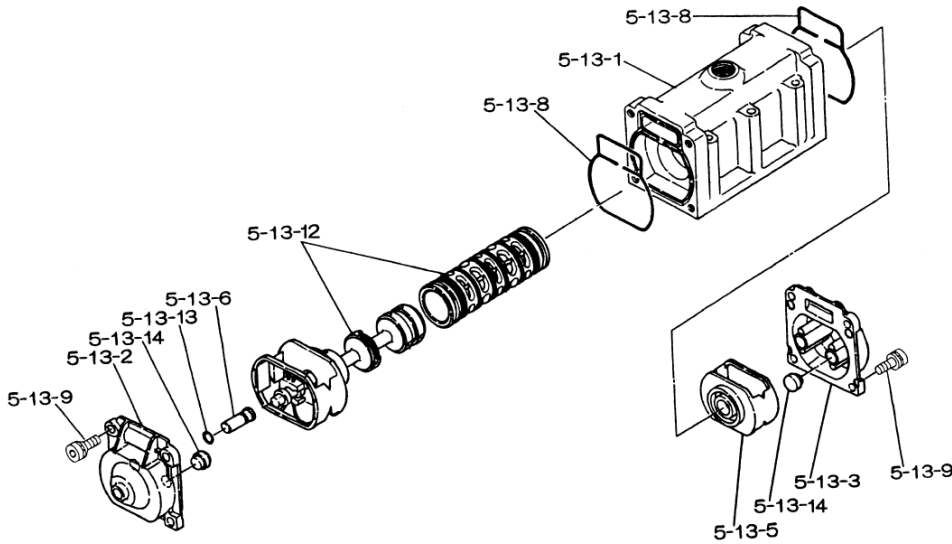

Yamada America, Inc.
955 East Algonquin Rd
Arlington Heights, IL 60005
Phone: 847.631.9200
www.yamadapump.com

Model: NDP-40BAC

Reference			
No.	Description	Q'ty	NDP-40BAC
1	Out Chamber	2	580960
2	In Manifold	1	714367
3	Out Manifold	1	714361
5	Body Assembly *	1	803111
7	Center Rod	1	711900
8	Center Disk	4	711902
10	Diaphragm	2	771853
11	Valve Seat	4	771956
12	Ball	4	770550
14	Ball Valve	1	684321
15	Elbow	1	682523
16	Bushing	1	684339
19	Pump Base	2	711911
20	Cushion	4	771402
21	Nut	2	683408
22	Coned Disk Spring	2	682740
23	Bolt	16	684203
24	Plain Washer	8	631014
25	Spring Lock Washer	4	631421
26	Bolt	12	611203
27	Plain Washer	24	631015
28	Spring Lock Washer	12	631422
29	Nut	12	627014
33	Bolt	4	611175
34	Nut	4	627013
35	Bolt	4	611149
36	Nut with Flange	4	682276
40	O-ring	4	640065
51	Cushion	2	770582

Body Assembly 803111

Reference No.	Description		
5-1	Air Chamber	2	711933
5-2	Body	1	711936
5-3	Throat Bearing	2	772689
5-4	Spring	2	711937
5-5	Valve Seat	2	771740
5-6	Pilot Valve Assembly	2	832162
5-8	O-ring	2	640020
5-9	Packing	2	685444
5-10	O-ring	2	640029
5-11	Gasket	2	771742
5-12	Flat Head Bolt	12	683812
5-13	Valve Body Assembly *	1	802971
5-14	Gasket	1	771712
5-15	Bolt	6	684240
5-18	Plain Washer	12	684987

802971 Valve Body Assembly

Reference No.	Description		
5-13-1	Valve Body	1	711931
5-13-2	Cap A	1	580999
5-13-3	Cap B	1	581000
5-13-5	Spring Stopper	1	771735
5-13-6	Reset Button	1	712976
5-13-8	Gasket	2	771738
5-13-9	Bolt	8	685036
5-13-12	C Spool Valve Assy *	1	803115
5-13-13	O-ring	1	640005
5-13-14	Cushion	4	684128

803115 Air Valve Assembly (5-13-12)

Reference No.	Description		
A	Sleeve	1	803675
B	O-Ring	6	640037
C	Spool Assembly	1	803114
C-1	Spool	1	771733
C-2	Seal Ring	15	771732
C-3	O-Ring	5	640020
D	Spring Retainer	1	771735
E	C-Spring	2	711932
F	Block	1	771734