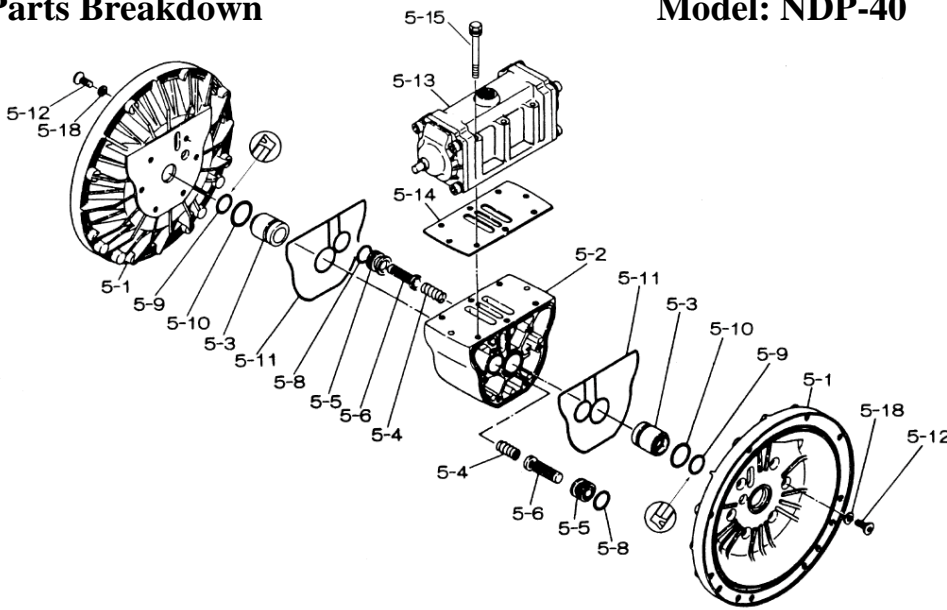

Yamada America, Inc.
955 East Algonquin Rd
Arlington Heights, IL 60005
Phone: 847.631.9200
www.yamadapump.com

Model: NDP-40BAC

Reference			
No.	Description	Q'ty	NDP-40BAC
1	Out Chamber	2	580960
2	In Manifold	1	714367
3	Out Manifold	1	714361
5	Body Assembly *	1	803111
7	Center Rod	1	711900
8	Center Disk	4	711902
10	Diaphragm	2	771853
11	Valve Seat	4	771956
12	Ball	4	770550
14	Ball Valve	1	684321
15	Elbow	1	682523
16	Bushing	1	684339
19	Pump Base	2	711911
20	Cushion	4	771402
21	Nut	2	683408
22	Coned Disk Spring	2	682740
23	Bolt	16	684203
24	Plain Washer	8	631014
25	Spring Lock Washer	4	631421
26	Bolt	12	611203
27	Plain Washer	24	631015
28	Spring Lock Washer	12	631422
29	Nut	12	627014
33	Bolt	4	611175
34	Nut	4	627013
35	Bolt	4	611149
36	Nut with Flange	4	682276
40	O-ring	4	640065
51	Cushion	2	770582

Body Assembly 803111

Reference No.	Description		
5-1	Air Chamber	2	711933
5-2	Body	1	711936
5-3	Throat Bearing	2	772689
5-4	Spring	2	711937
5-5	Valve Seat	2	771740
5-6	Pilot Valve Assembly	2	832162
5-8	O-ring	2	640020
5-9	Packing	2	685444
5-10	O-ring	2	640029
5-11	Gasket	2	771742
5-12	Flat Head Bolt	12	683812
5-13	Valve Body Assembly *	1	802971
5-14	Gasket	1	771712
5-15	Bolt	6	684240
5-18	Plain Washer	12	684987

802971 Valve Body Assembly

Reference No.	Description		
5-13-1	Valve Body	1	711931
5-13-2	Cap A	1	580999
5-13-3	Cap B	1	581000
5-13-5	Spring Stopper	1	771735
5-13-6	Reset Button	1	712976
5-13-8	Gasket	2	771738
5-13-9	Bolt	8	685036
5-13-12	C Spool Valve Assy *	1	803115
5-13-13	O-ring	1	640005
5-13-14	Cushion	4	684128

803115 Air Valve Assembly (5-13-12)

Reference No.	Description		
A	Sleeve	1	803675
B	O-Ring	6	640037
C	Spool Assembly	1	803114
C-1	Spool	1	771733
C-2	Seal Ring	15	771732
C-3	O-Ring	5	640020
D	Spring Retainer	1	771735
E	C-Spring	2	711932
F	Block	1	771734